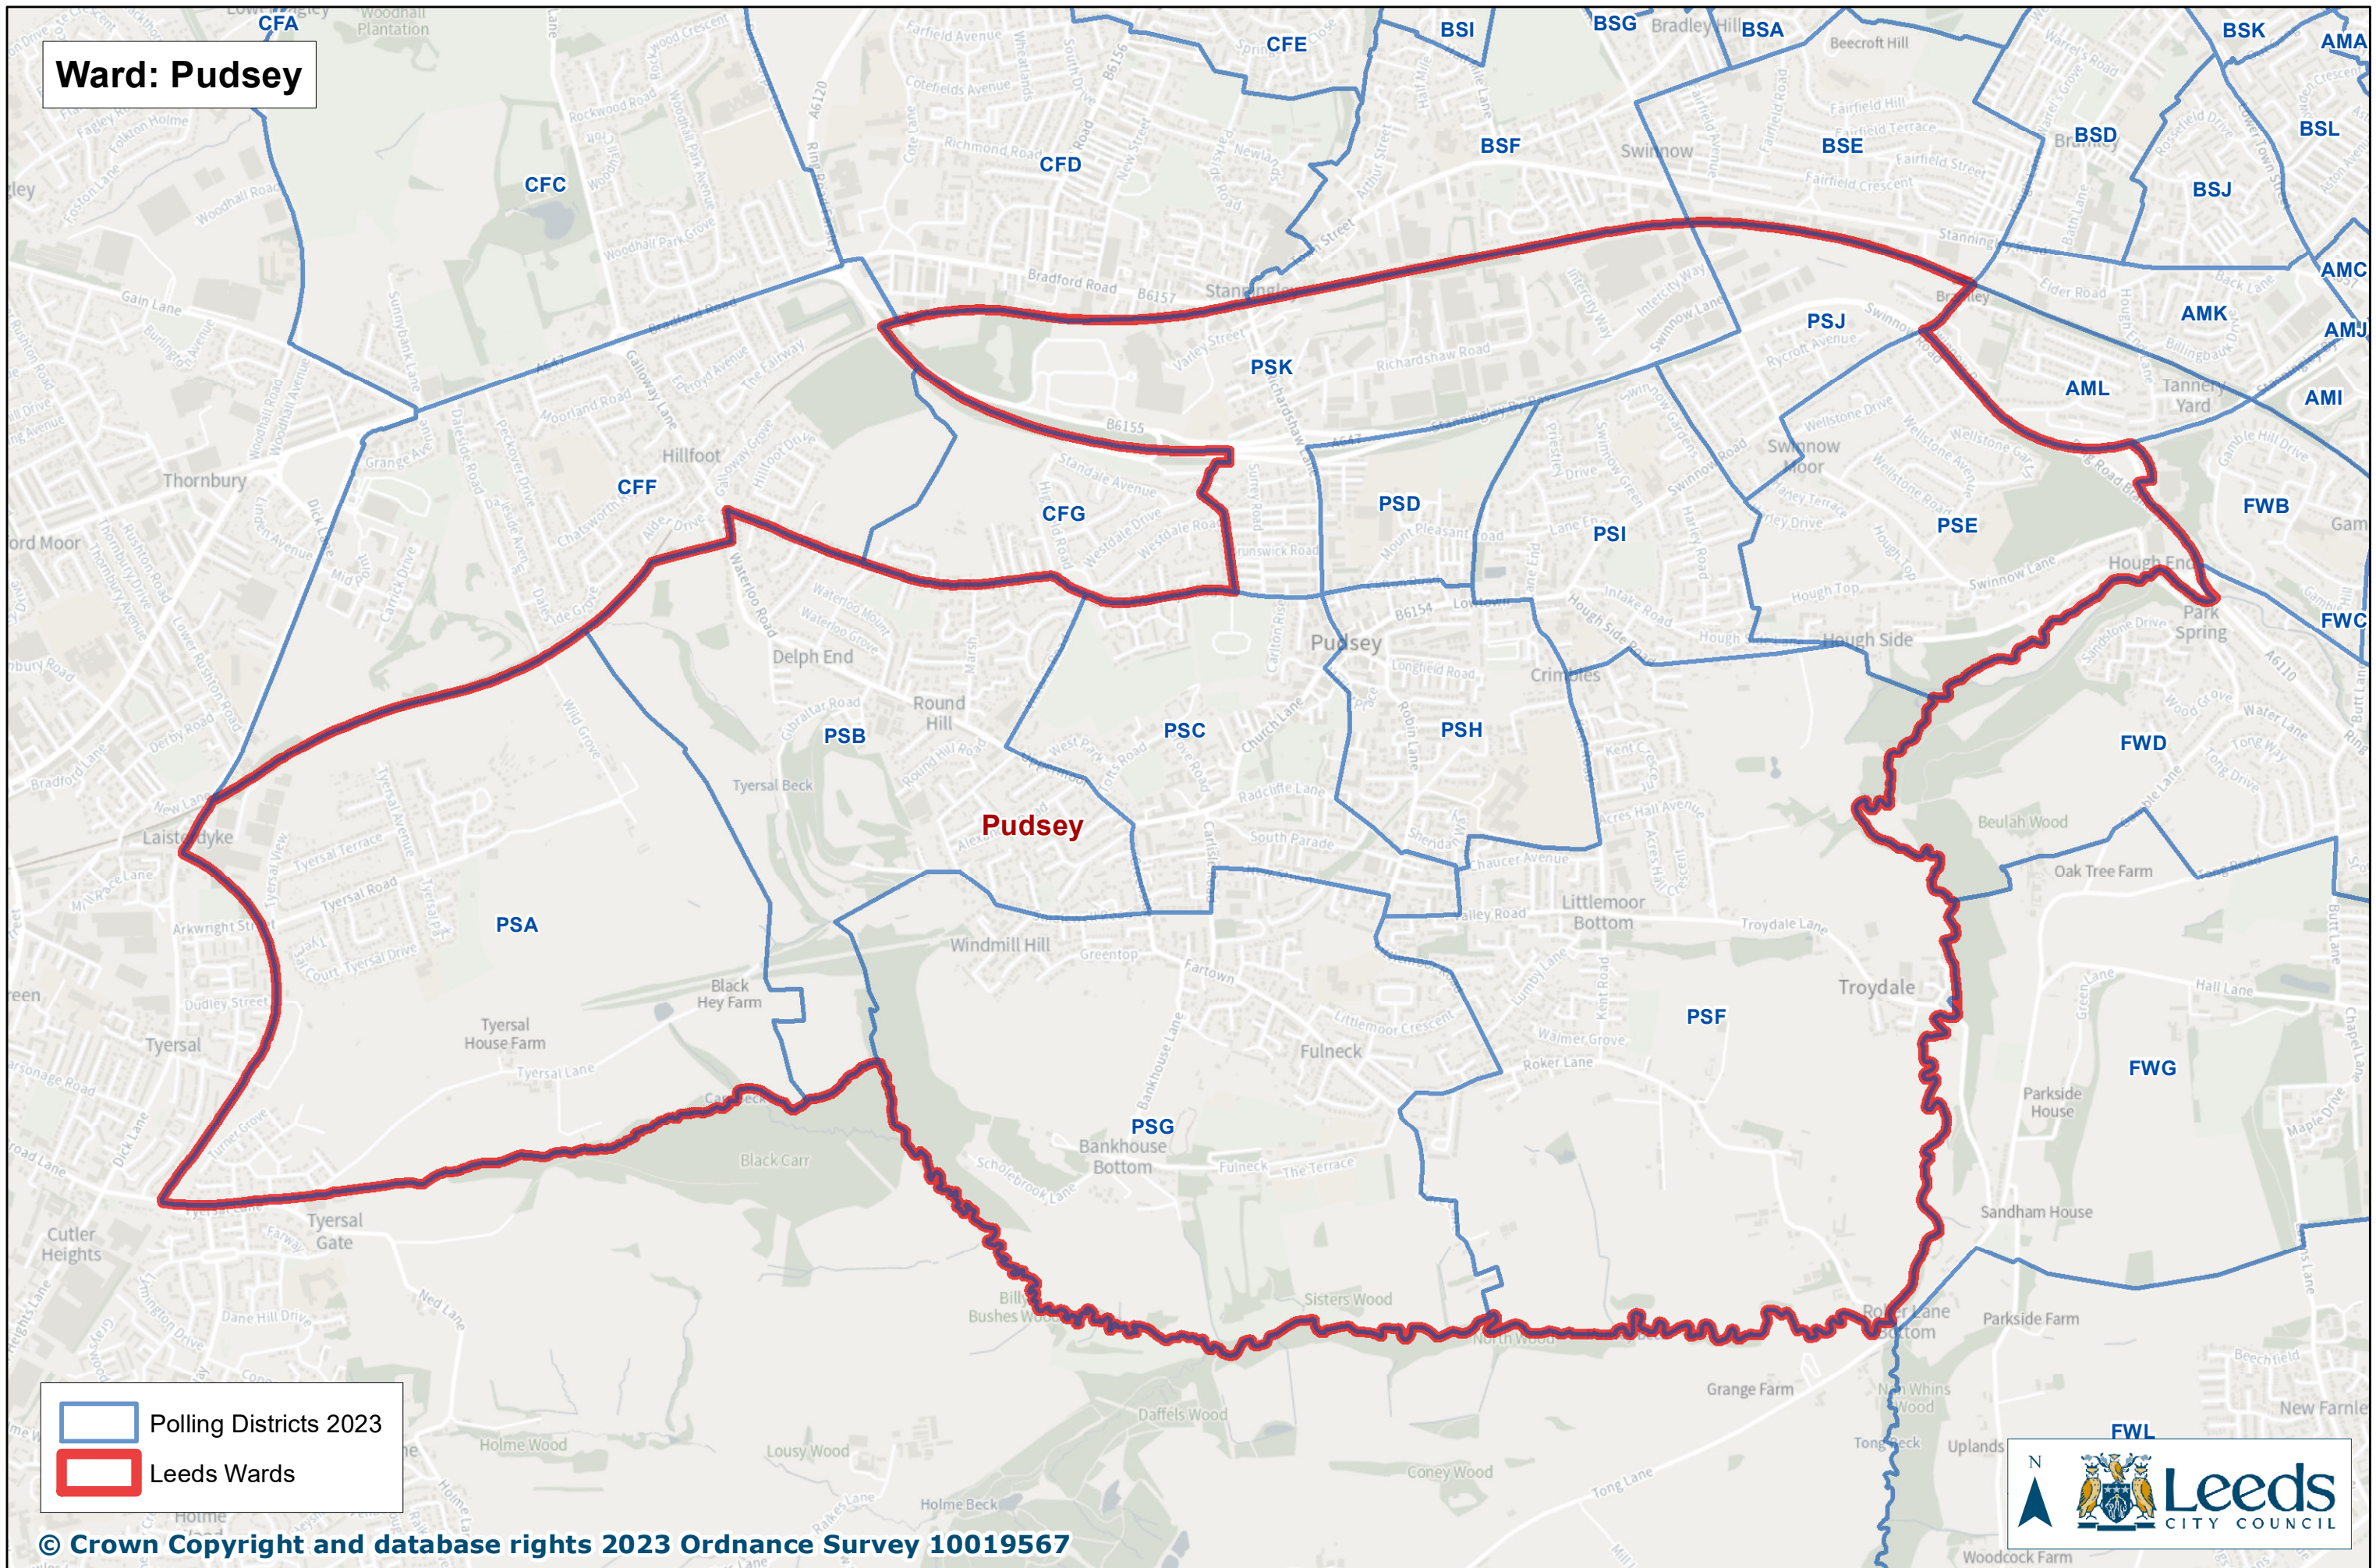

Ward: Pudsey

Legend:
Polling Districts 2023
Leeds Wards

© Crown Copyright and database rights 2023 Ordnance Survey 10019567

PRODUCED BY CITY DEVELOPMENT, LOCATION INTELLIGENCE TEAM, LEEDS CITY COUNCIL Date: 18/10/2023 Created by: NF

Document Path: L:\FPI\GIS Team\03LCC\Electoral Services\Polling District Review 2023\Polling District Review 2023.mxd