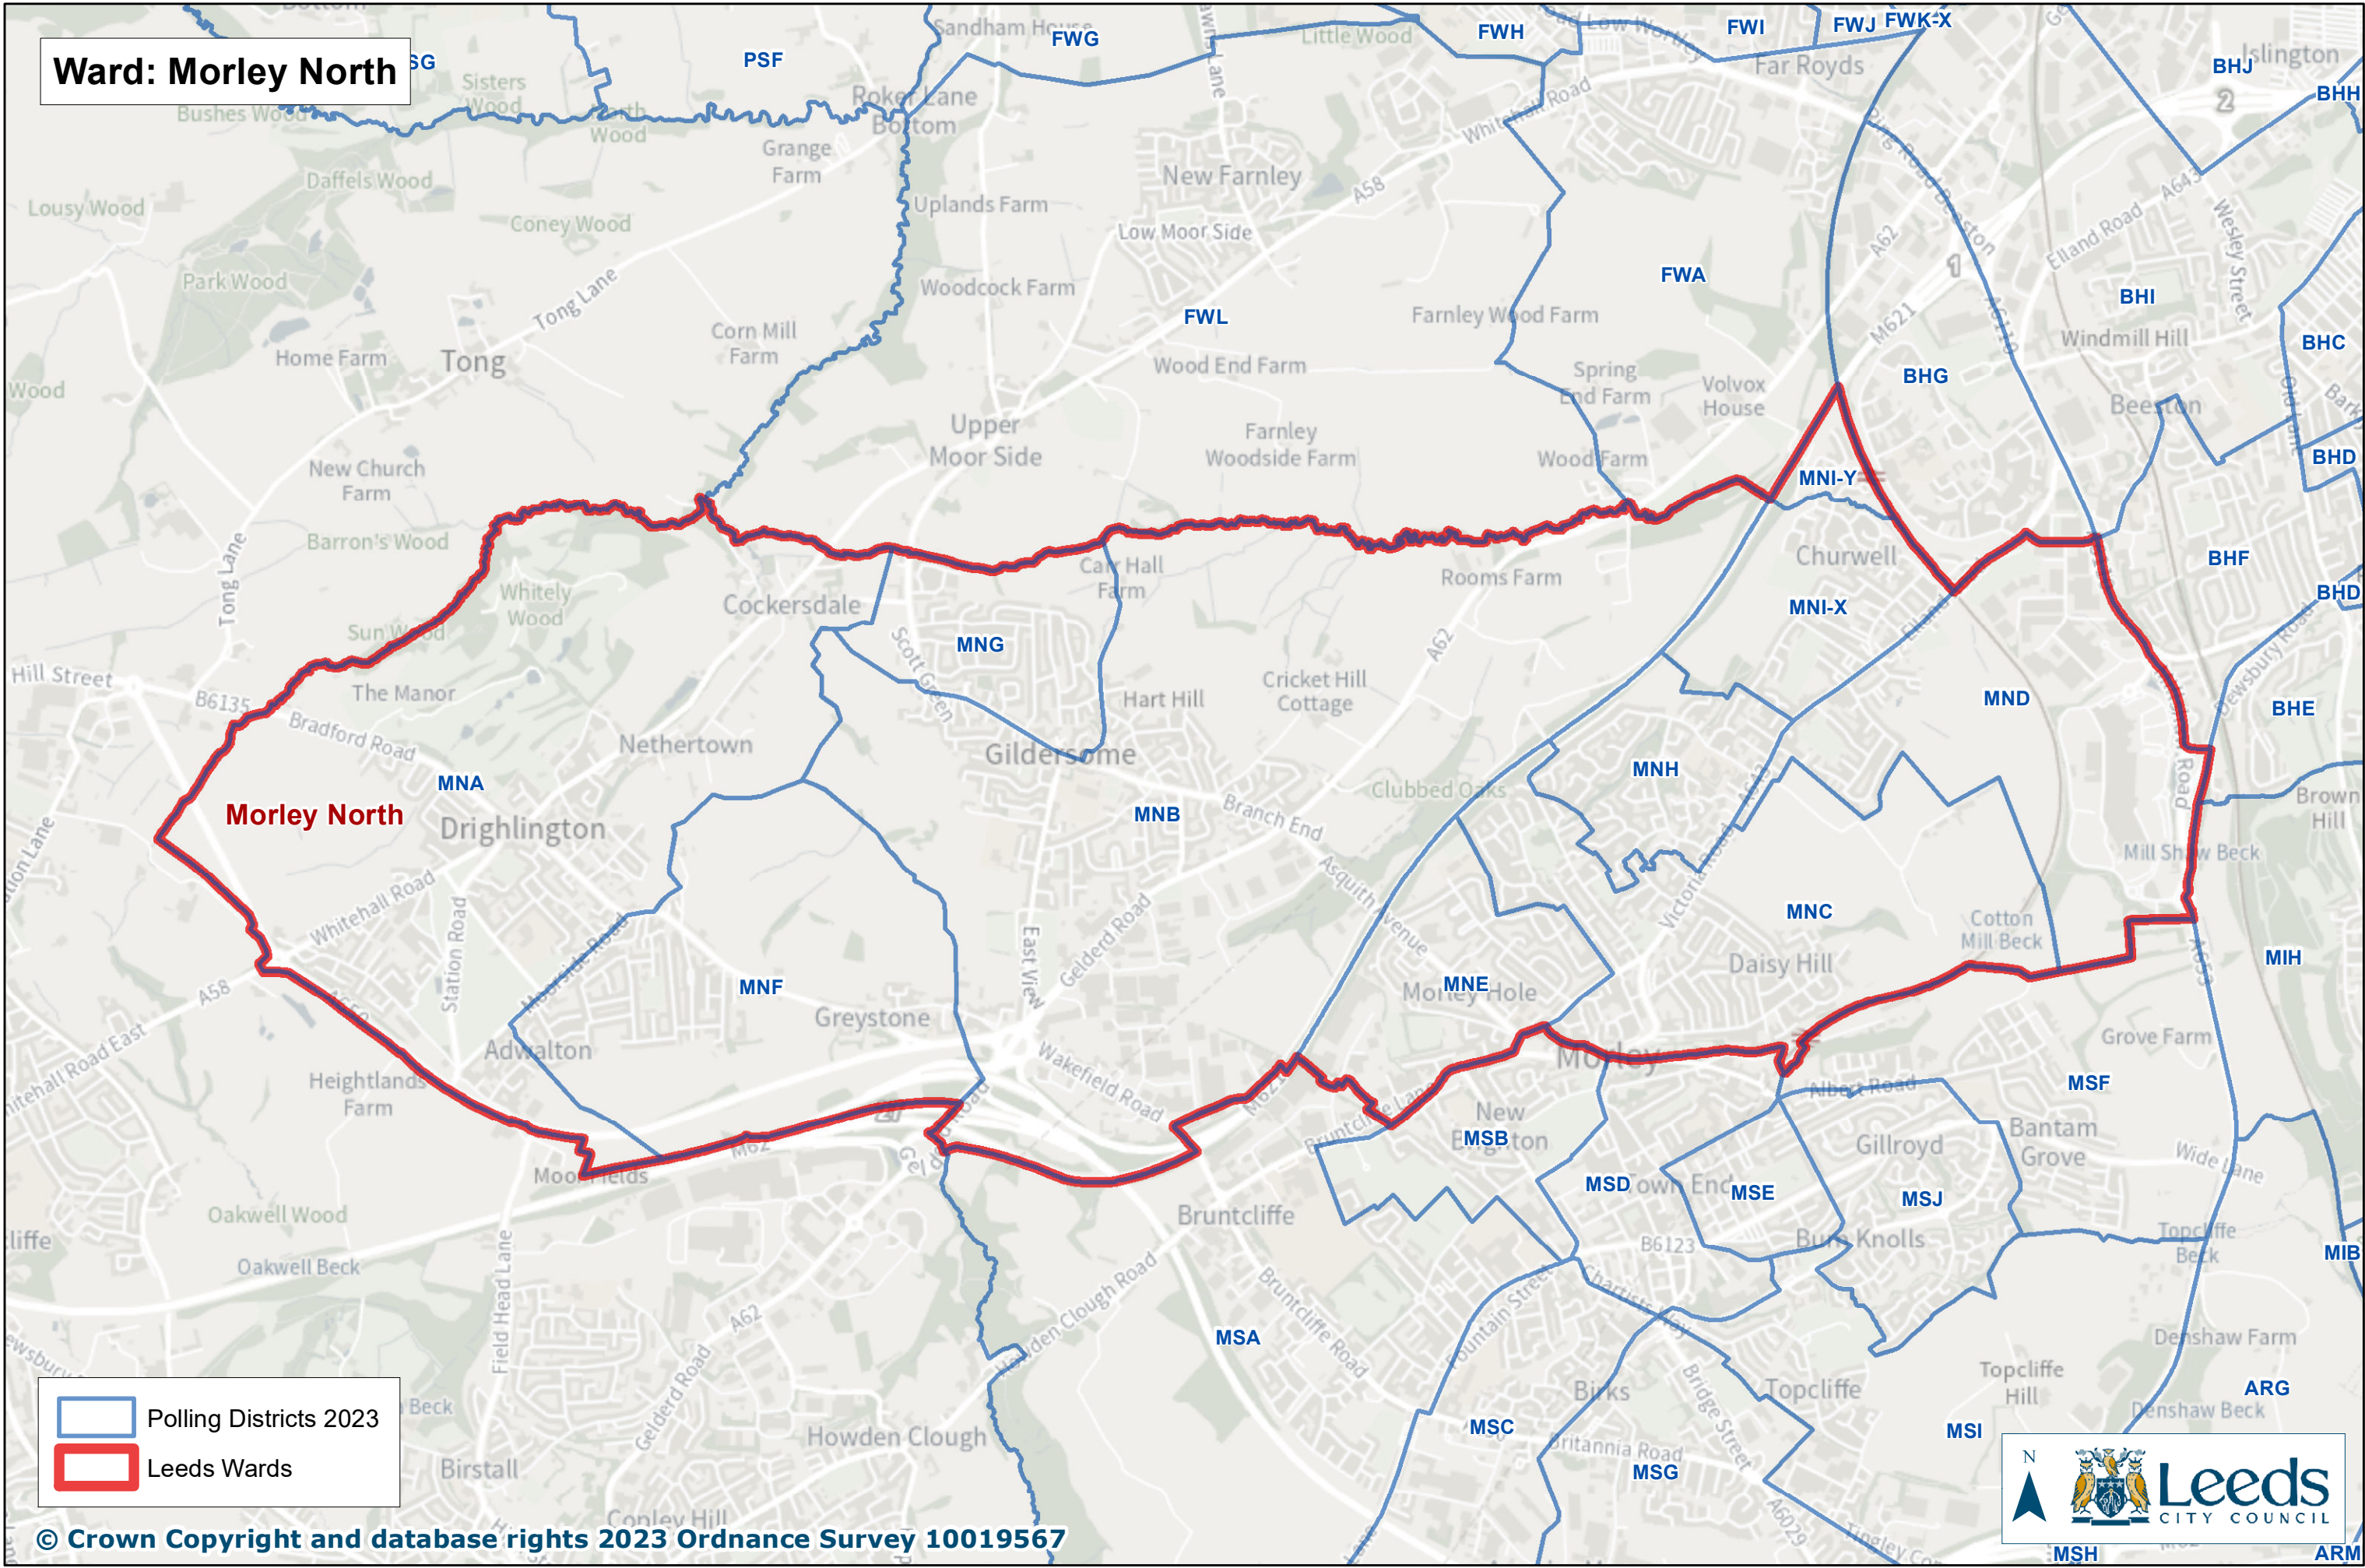

Ward: Morley North

 Polling Districts 2023  
 Leeds Wards

© Crown Copyright and database rights 2023 Ordnance Survey 10019567

PRODUCED BY CITY DEVELOPMENT, LOCATION INTELLIGENCE TEAM, LEEDS CITY COUNCIL    Date: 18/10/2023    Created by: NF

Document Path: L:\FPI\GIS Team\03LCC\Electoral Services\Polling District Review 2023\Polling District Review 2023.mxd