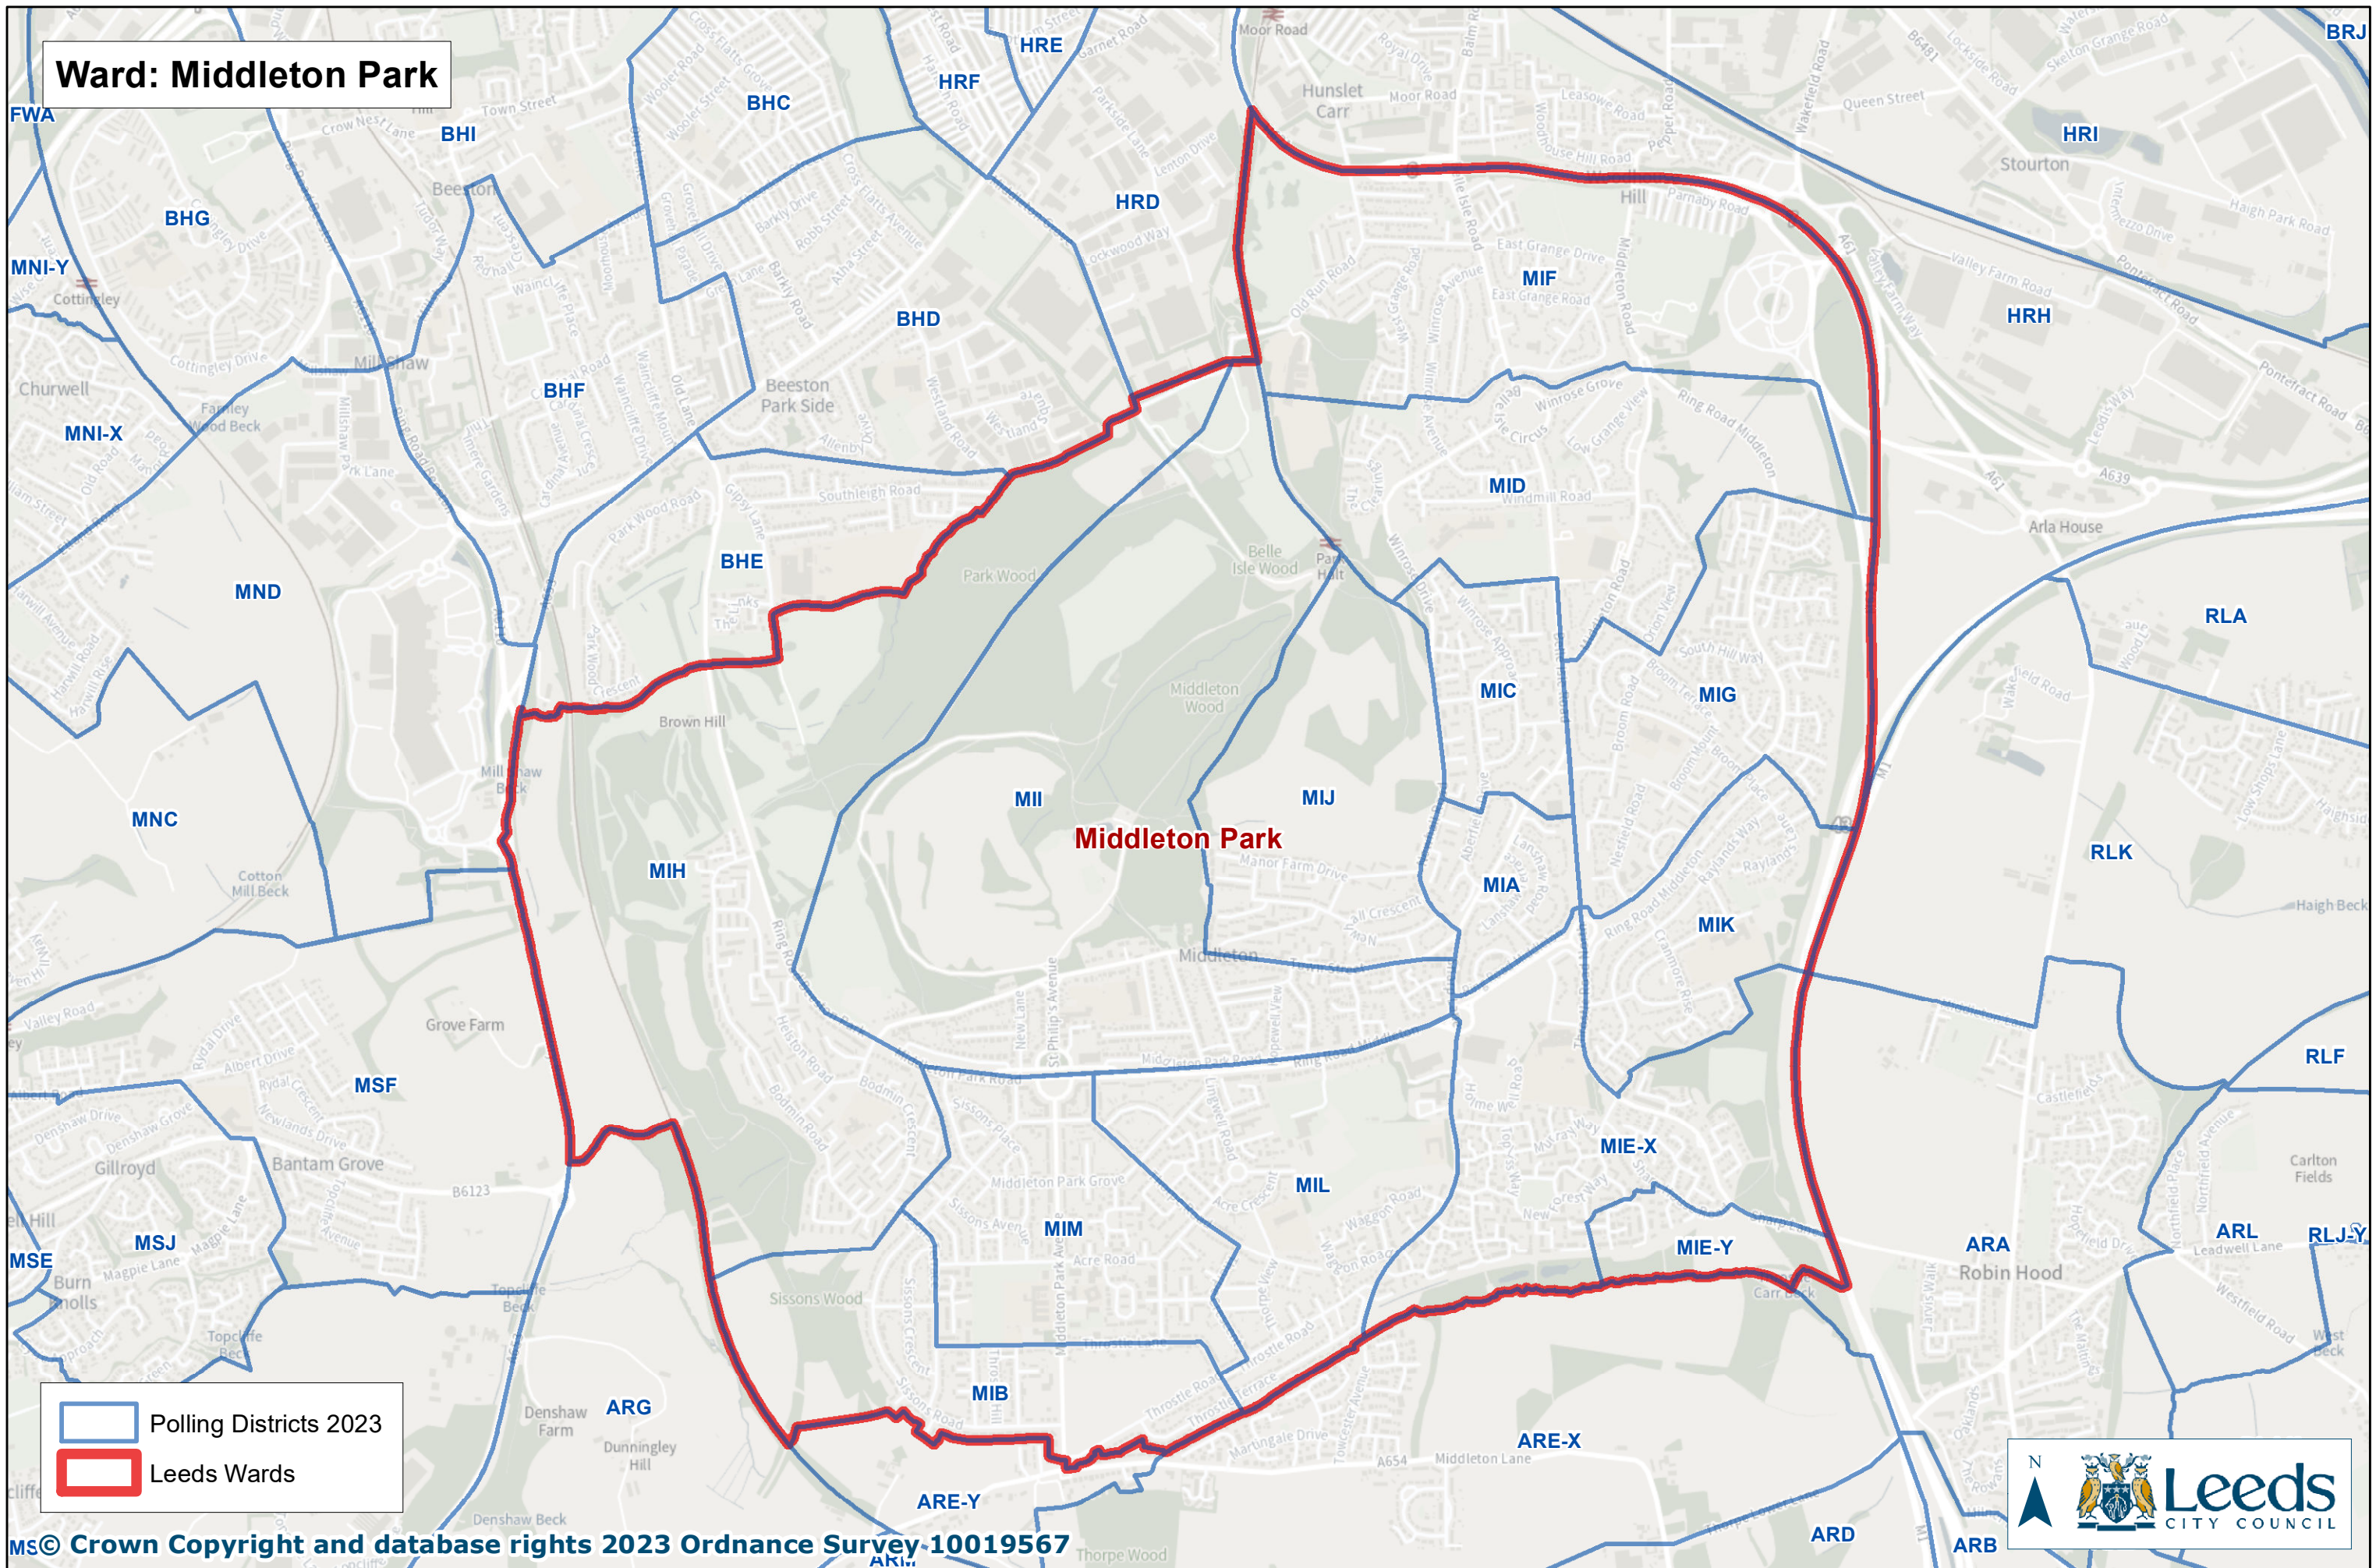

Ward: Middleton Park

© Crown Copyright and database rights 2023 Ordnance Survey 10019567

PRODUCED BY CITY DEVELOPMENT, LOCATION INTELLIGENCE TEAM, LEEDS CITY COUNCIL Date: 18/10/2023 Created by: NF

Document Path: L:\FPI\GIS Team\03LCC\Electoral Services\Polling District Review 2023\Polling District Review 2023.mxd