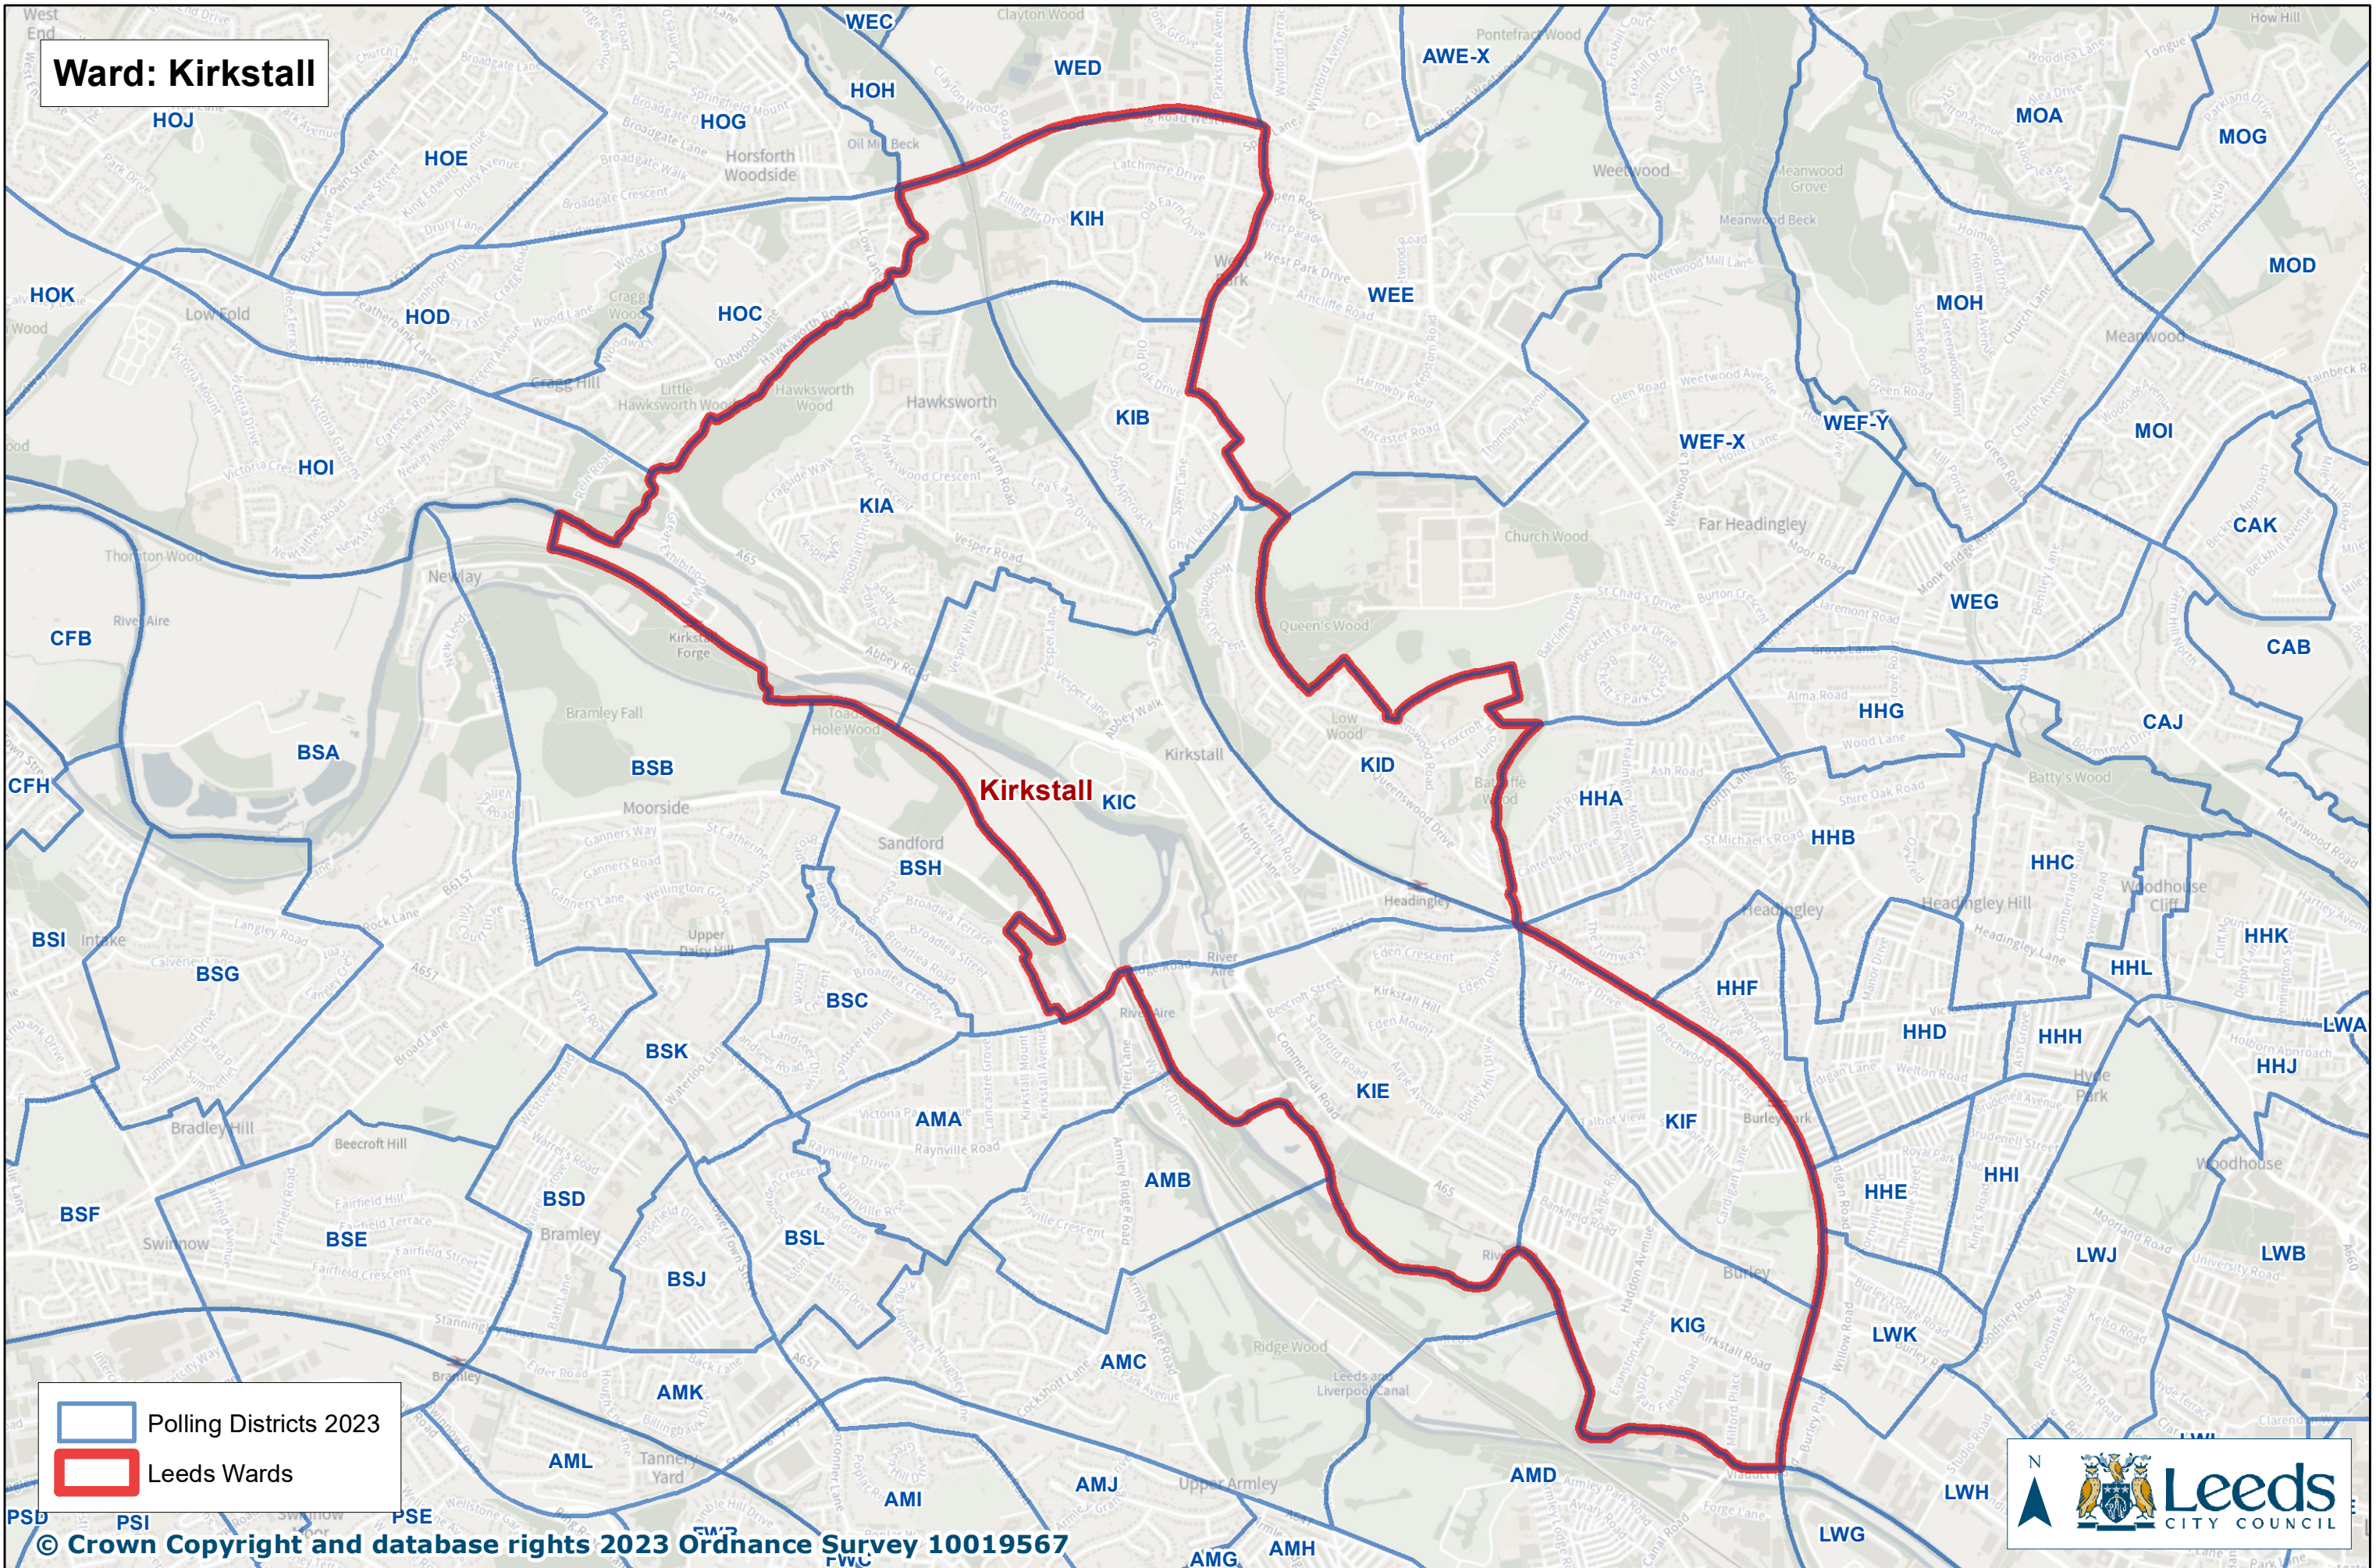

Ward: Kirkstall

© Crown Copyright and database rights 2023 Ordnance Survey 10019567

PRODUCED BY CITY DEVELOPMENT, LOCATION INTELLIGENCE TEAM, LEEDS CITY COUNCIL Date: 18/10/2023 Created by: NF

Document Path: L:\FPI\GIS Team\03LCC\Electoral Services\Polling District Review 2023\Polling District Review 2023.mxd