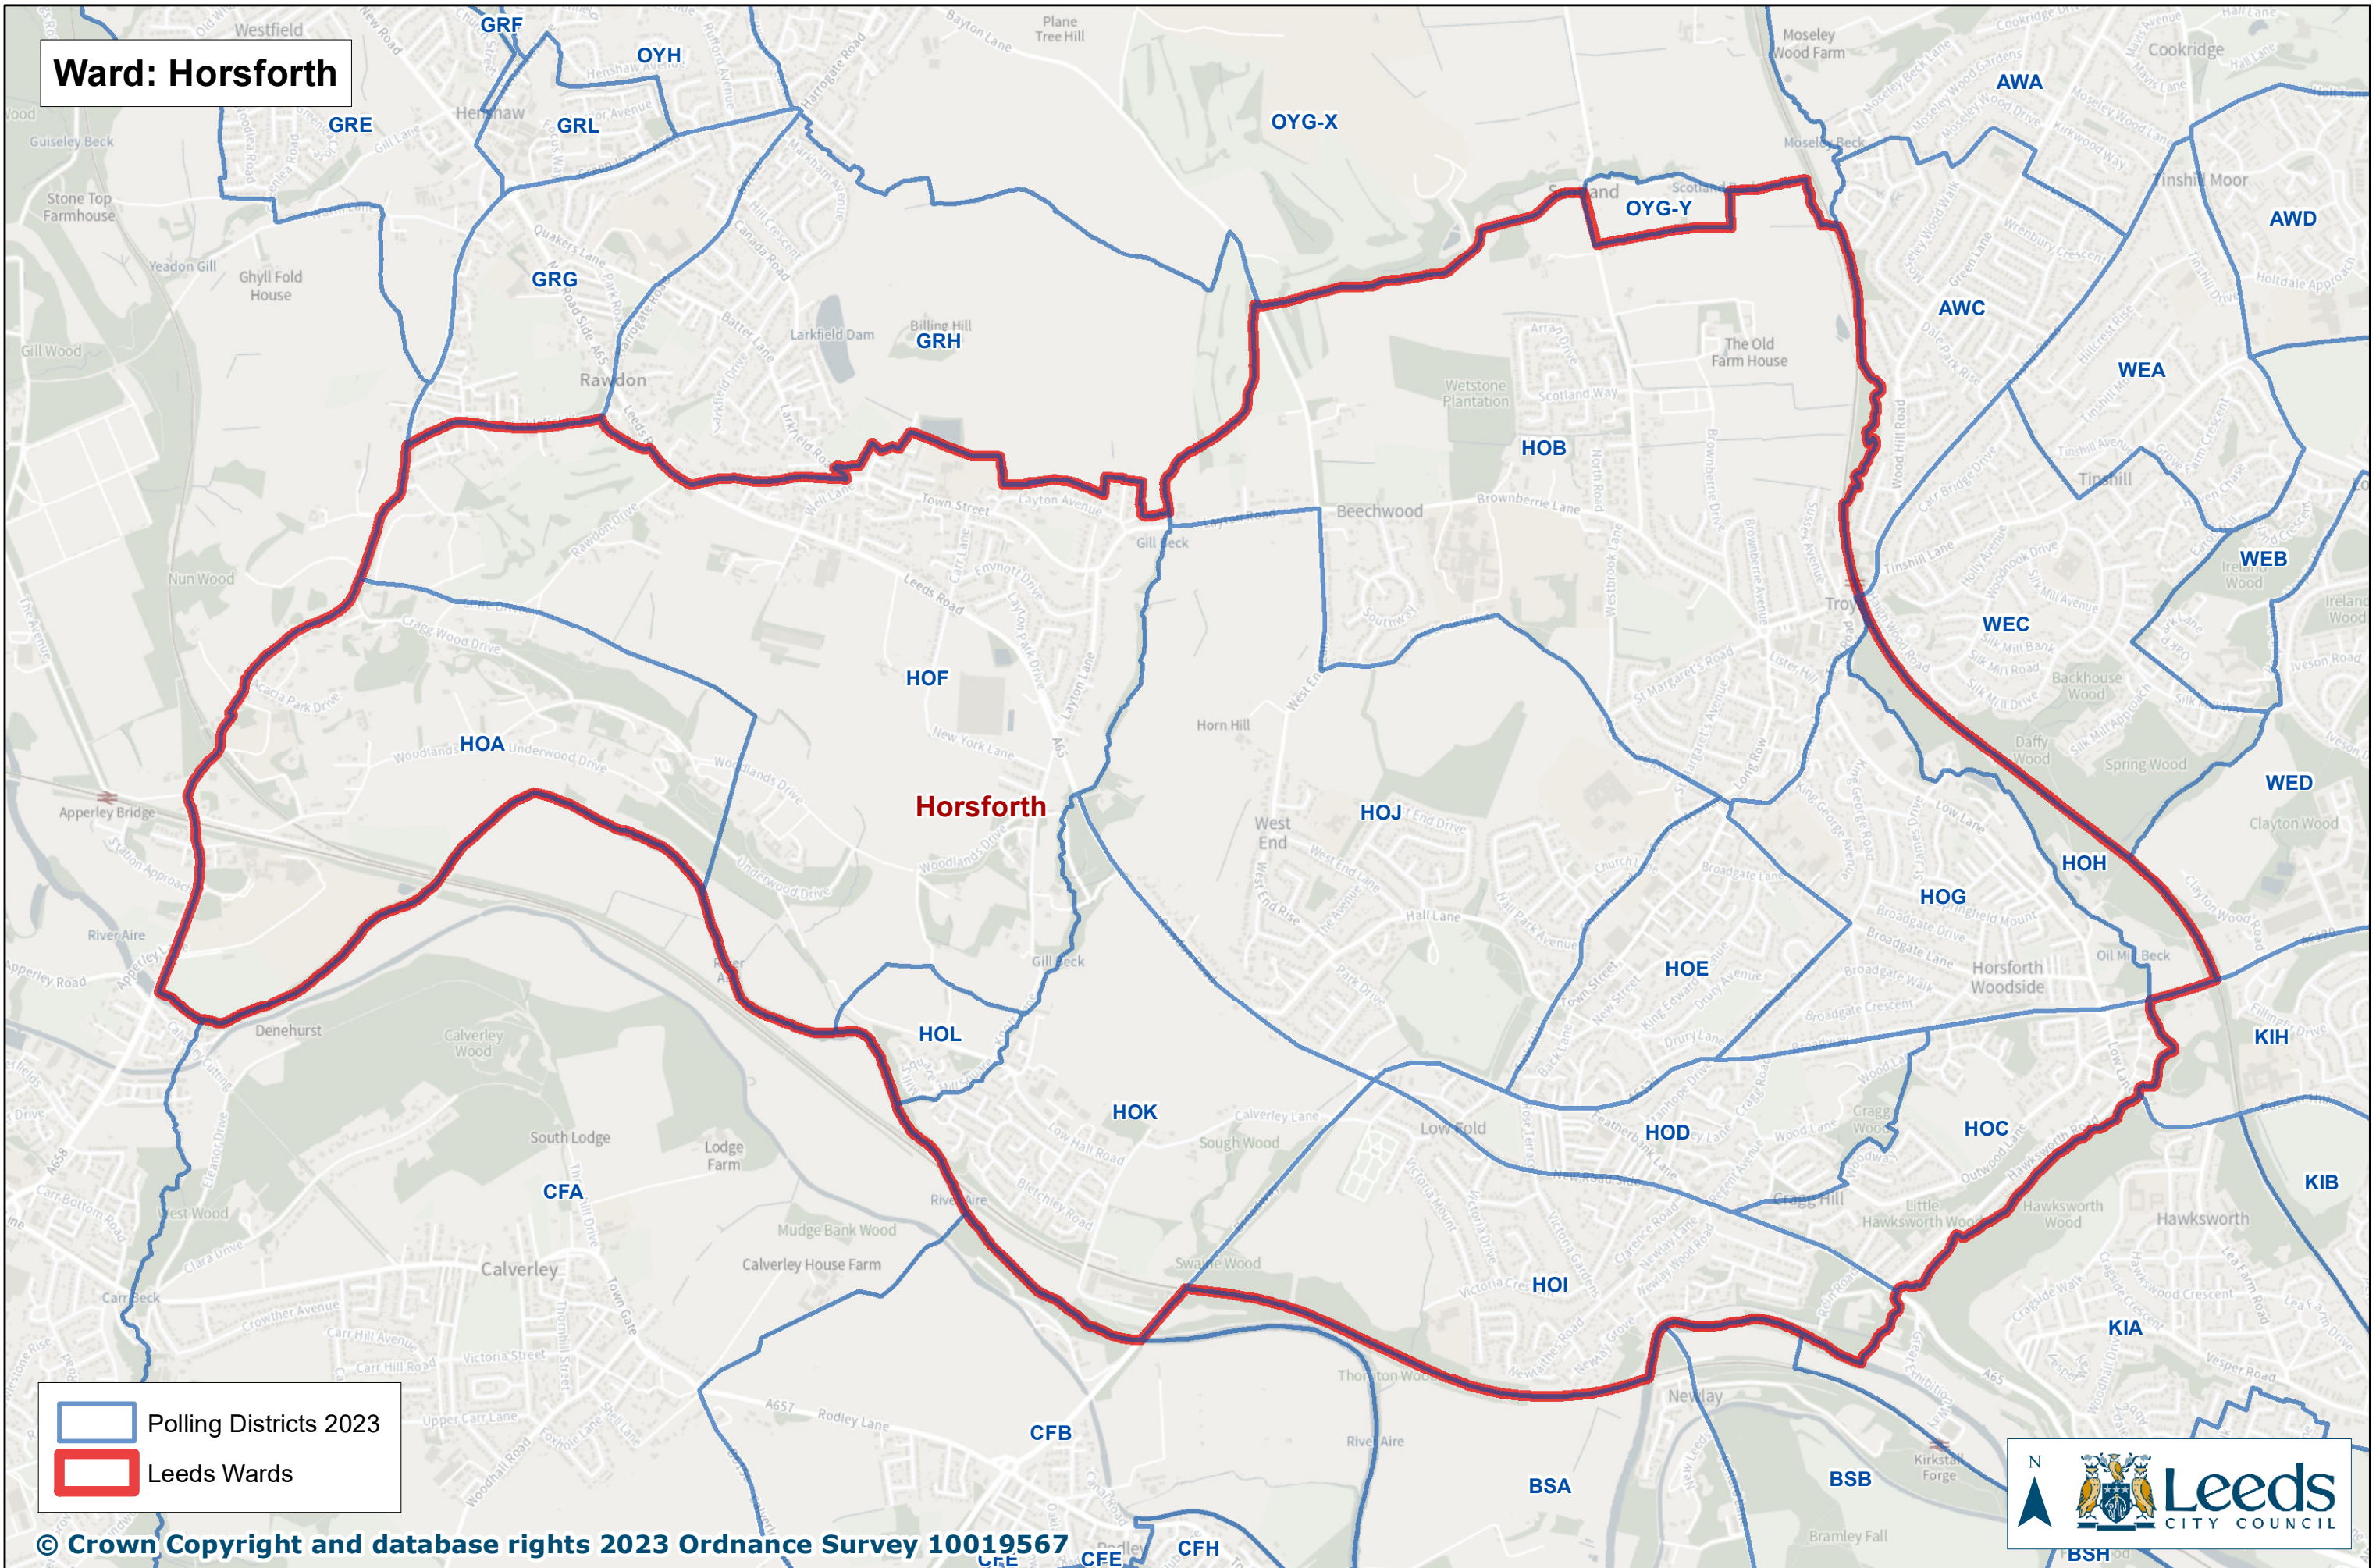

Ward: Horsforth

© Crown Copyright and database rights 2023 Ordnance Survey 10019567

PRODUCED BY CITY DEVELOPMENT, LOCATION INTELLIGENCE TEAM, LEEDS CITY COUNCIL Date: 18/10/2023 Created by: NF

Document Path: L:\FPI\GIS Team\03LCC\Electoral Services\Polling District Review 2023\Polling District Review 2023.mxd