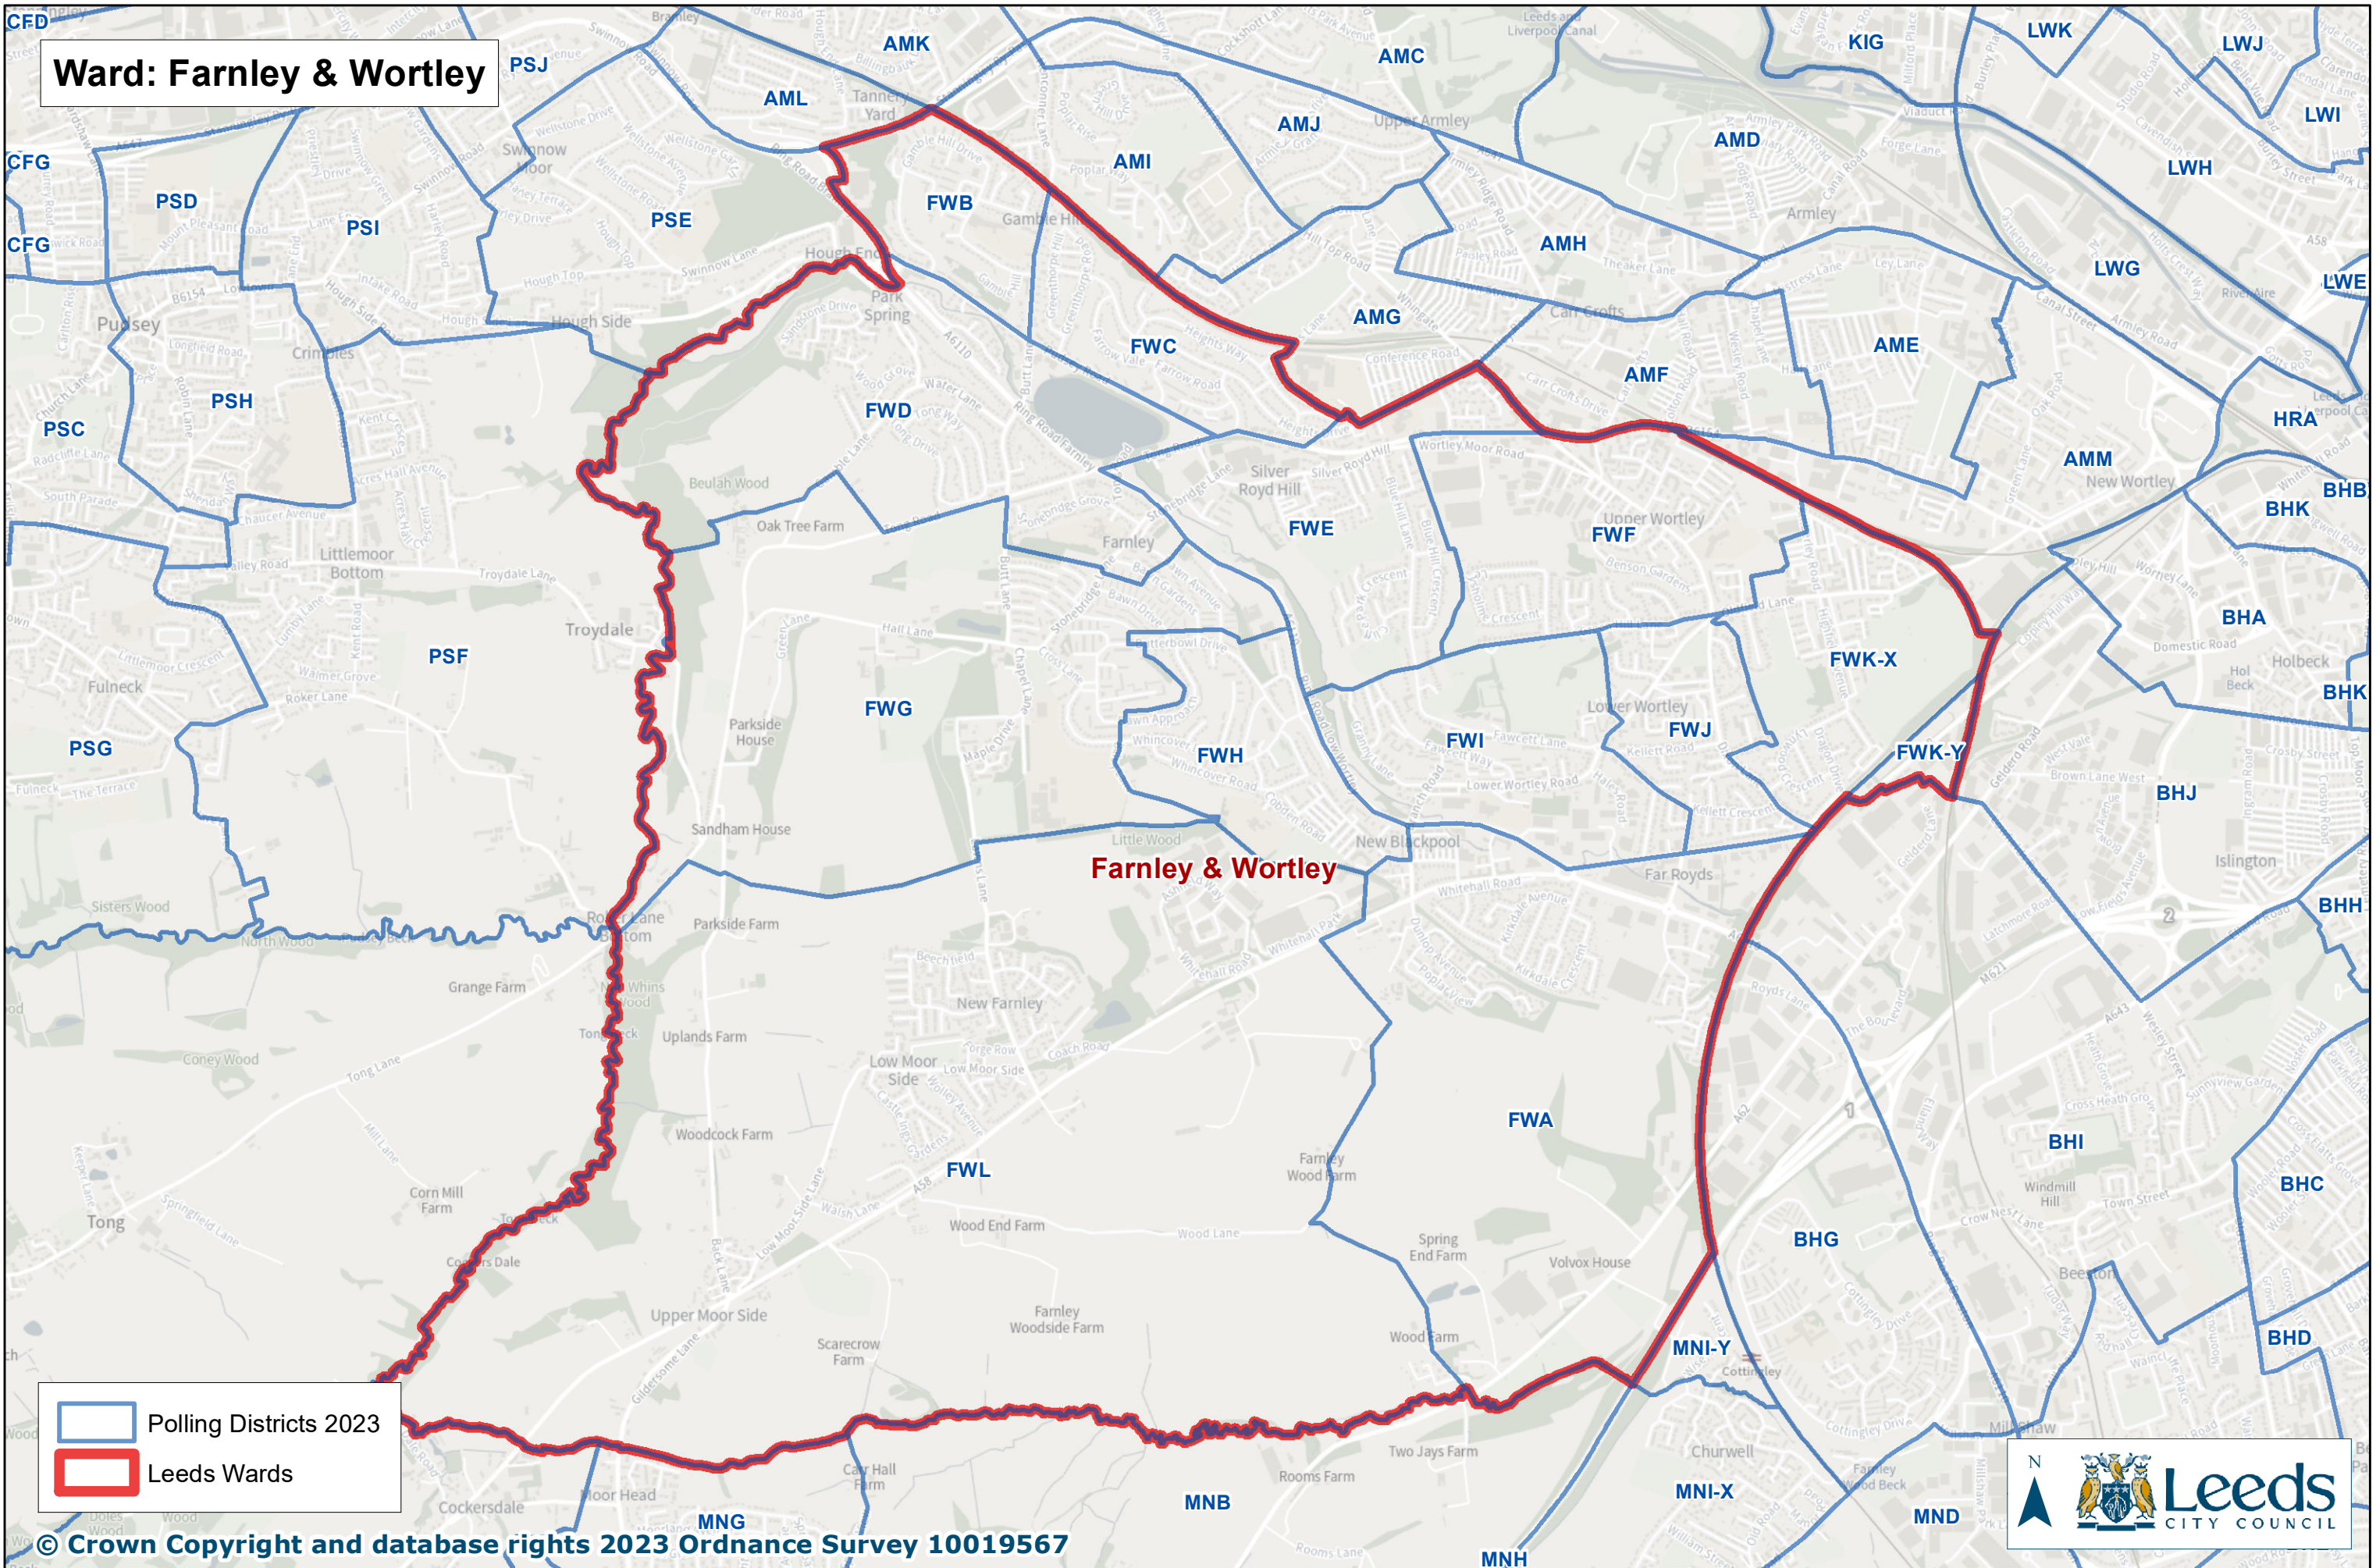

Ward: Farnley & Wortley

Legend:
Polling Districts 2023 (Blue outline)
Leeds Wards (Red outline)

© Crown Copyright and database rights 2023 Ordnance Survey 10019567

PRODUCED BY CITY DEVELOPMENT, LOCATION INTELLIGENCE TEAM, LEEDS CITY COUNCIL Date: 18/10/2023 Created by: NF

Document Path: L:\FPI\GIS Team\03LCC\Electoral Services\Polling District Review 2023\Polling District Review 2023.mxd