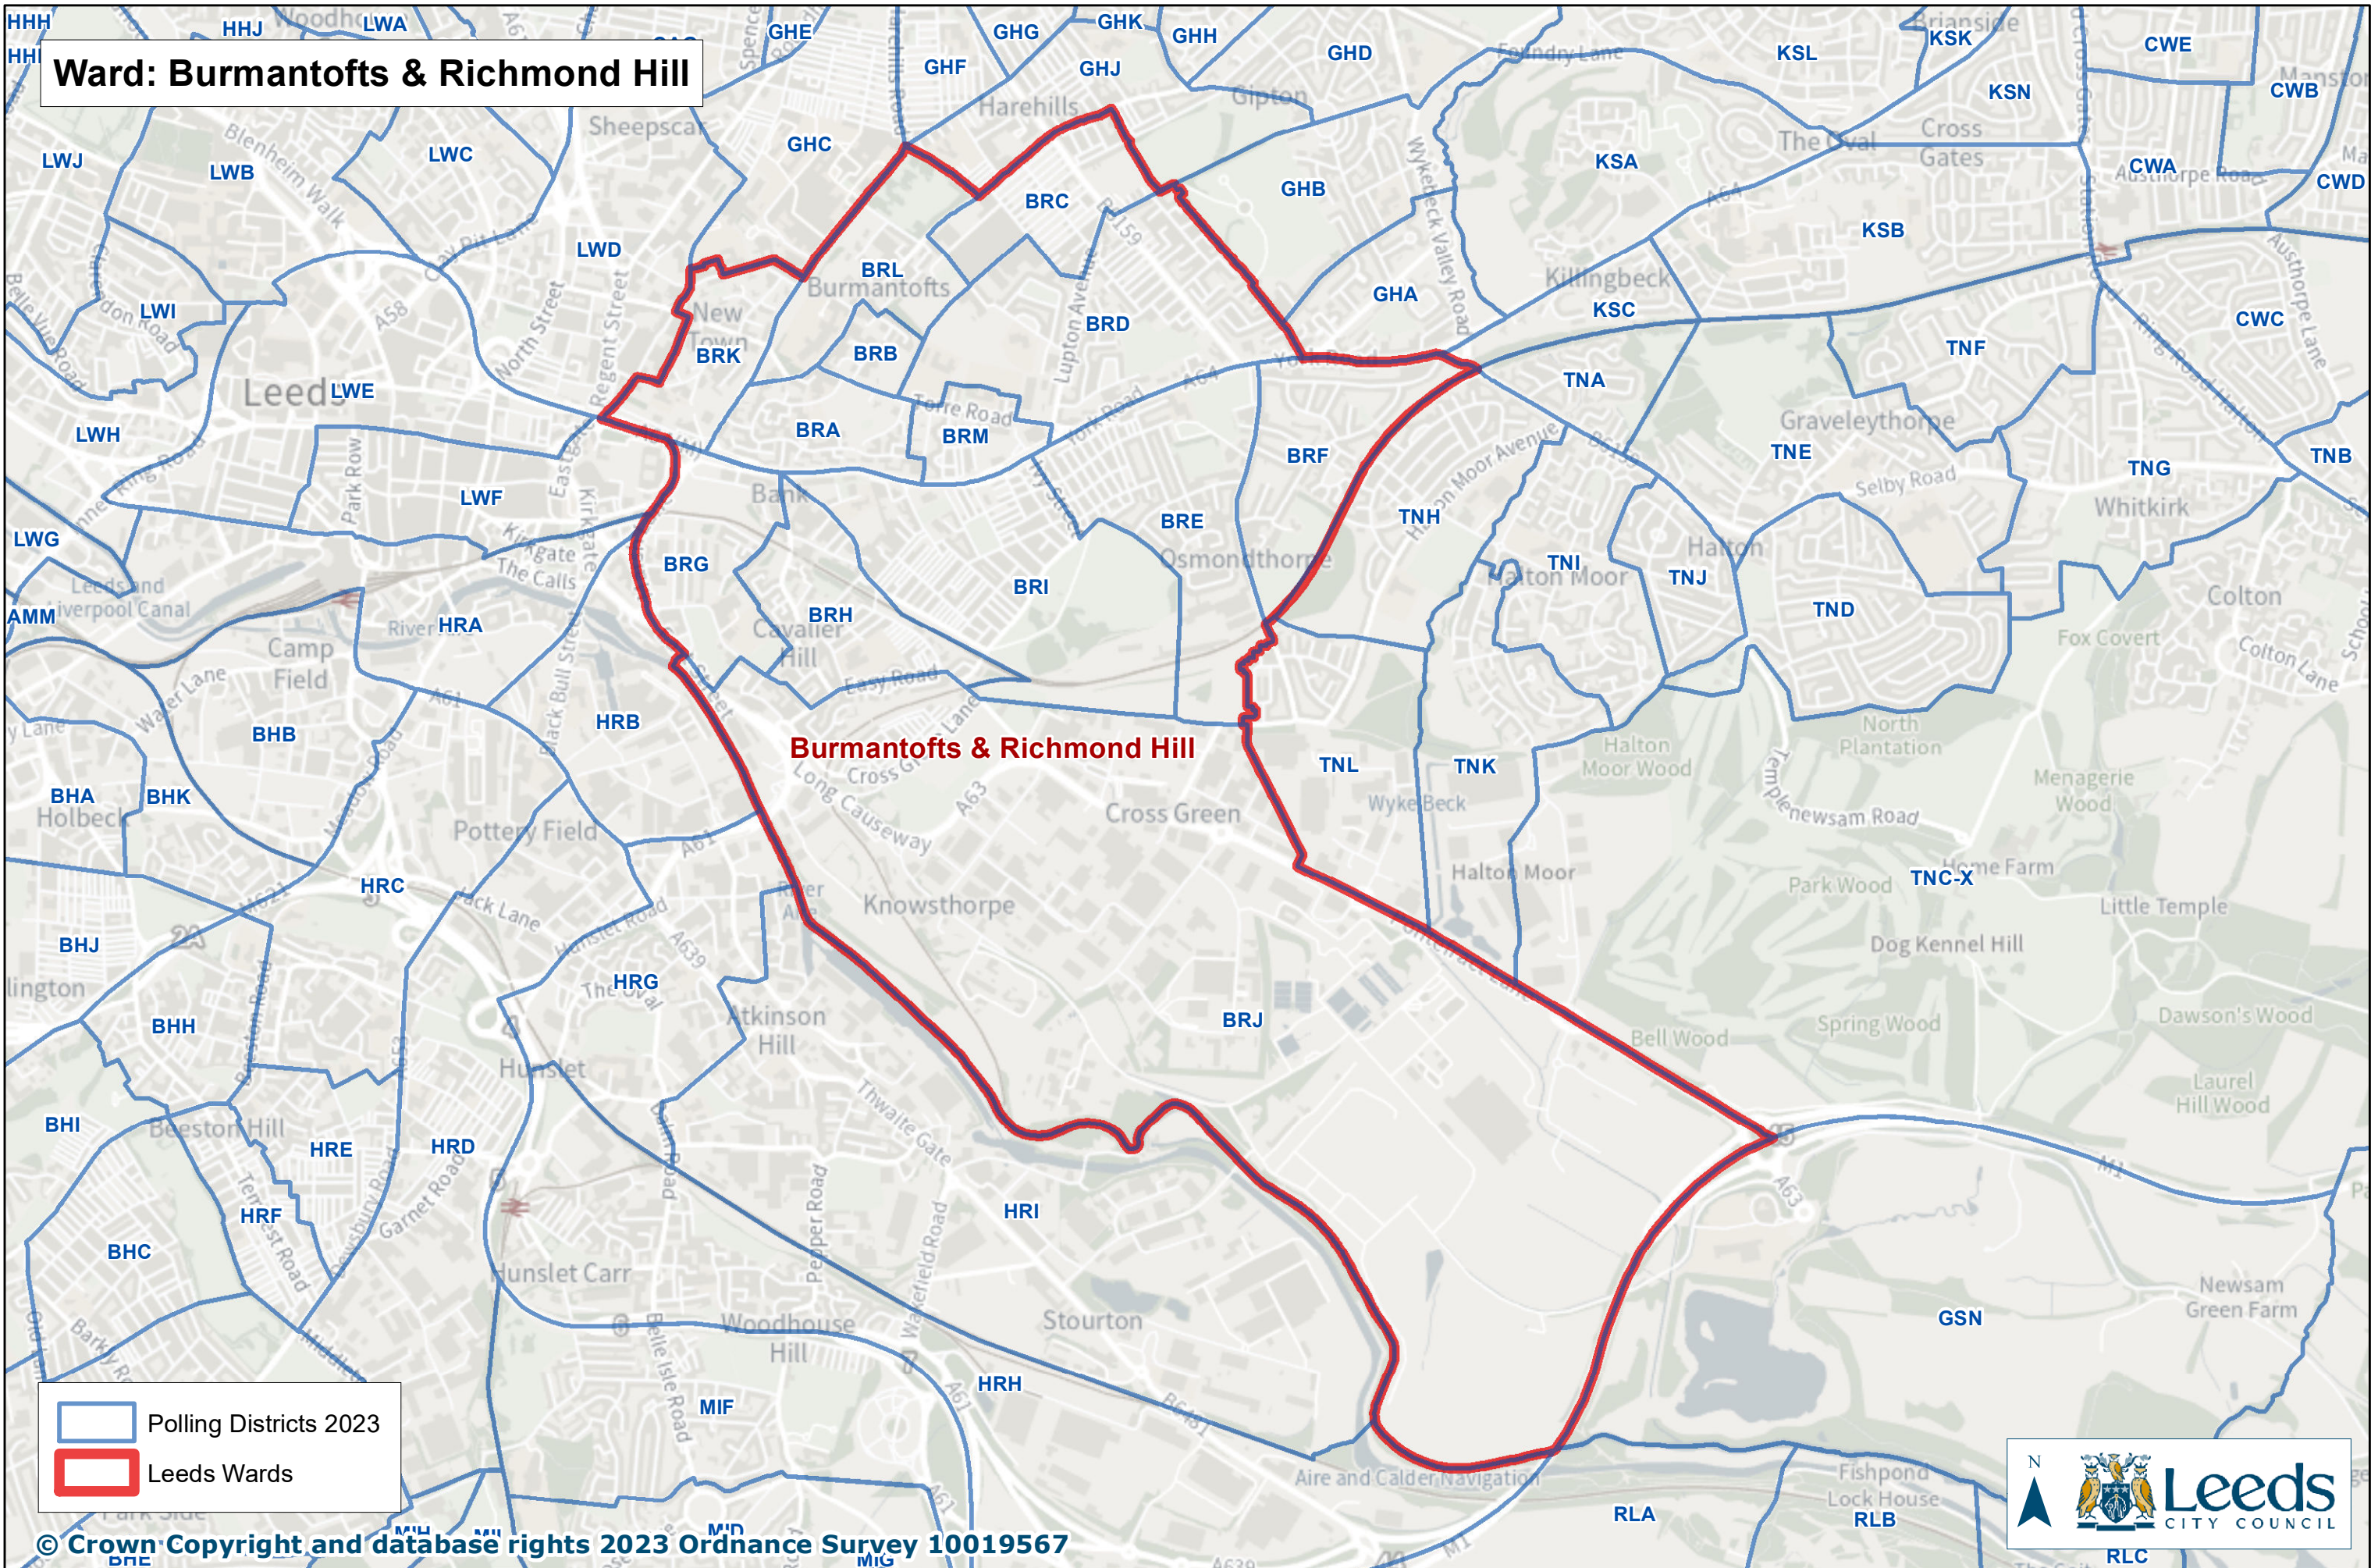

Ward: Burmantofts & Richmond Hill

Burmantofts & Richmond Hill

Legend:
Polling Districts 2023
Leeds Wards

© Crown Copyright and database rights 2023 Ordnance Survey 10019567

PRODUCED BY CITY DEVELOPMENT, LOCATION INTELLIGENCE TEAM, LEEDS CITY COUNCIL Date: 18/10/2023 Created by: NF

Document Path: L:\FPI\GIS Team\03LCC\Electoral Services\Polling District Review 2023\Polling District Review 2023.mxd