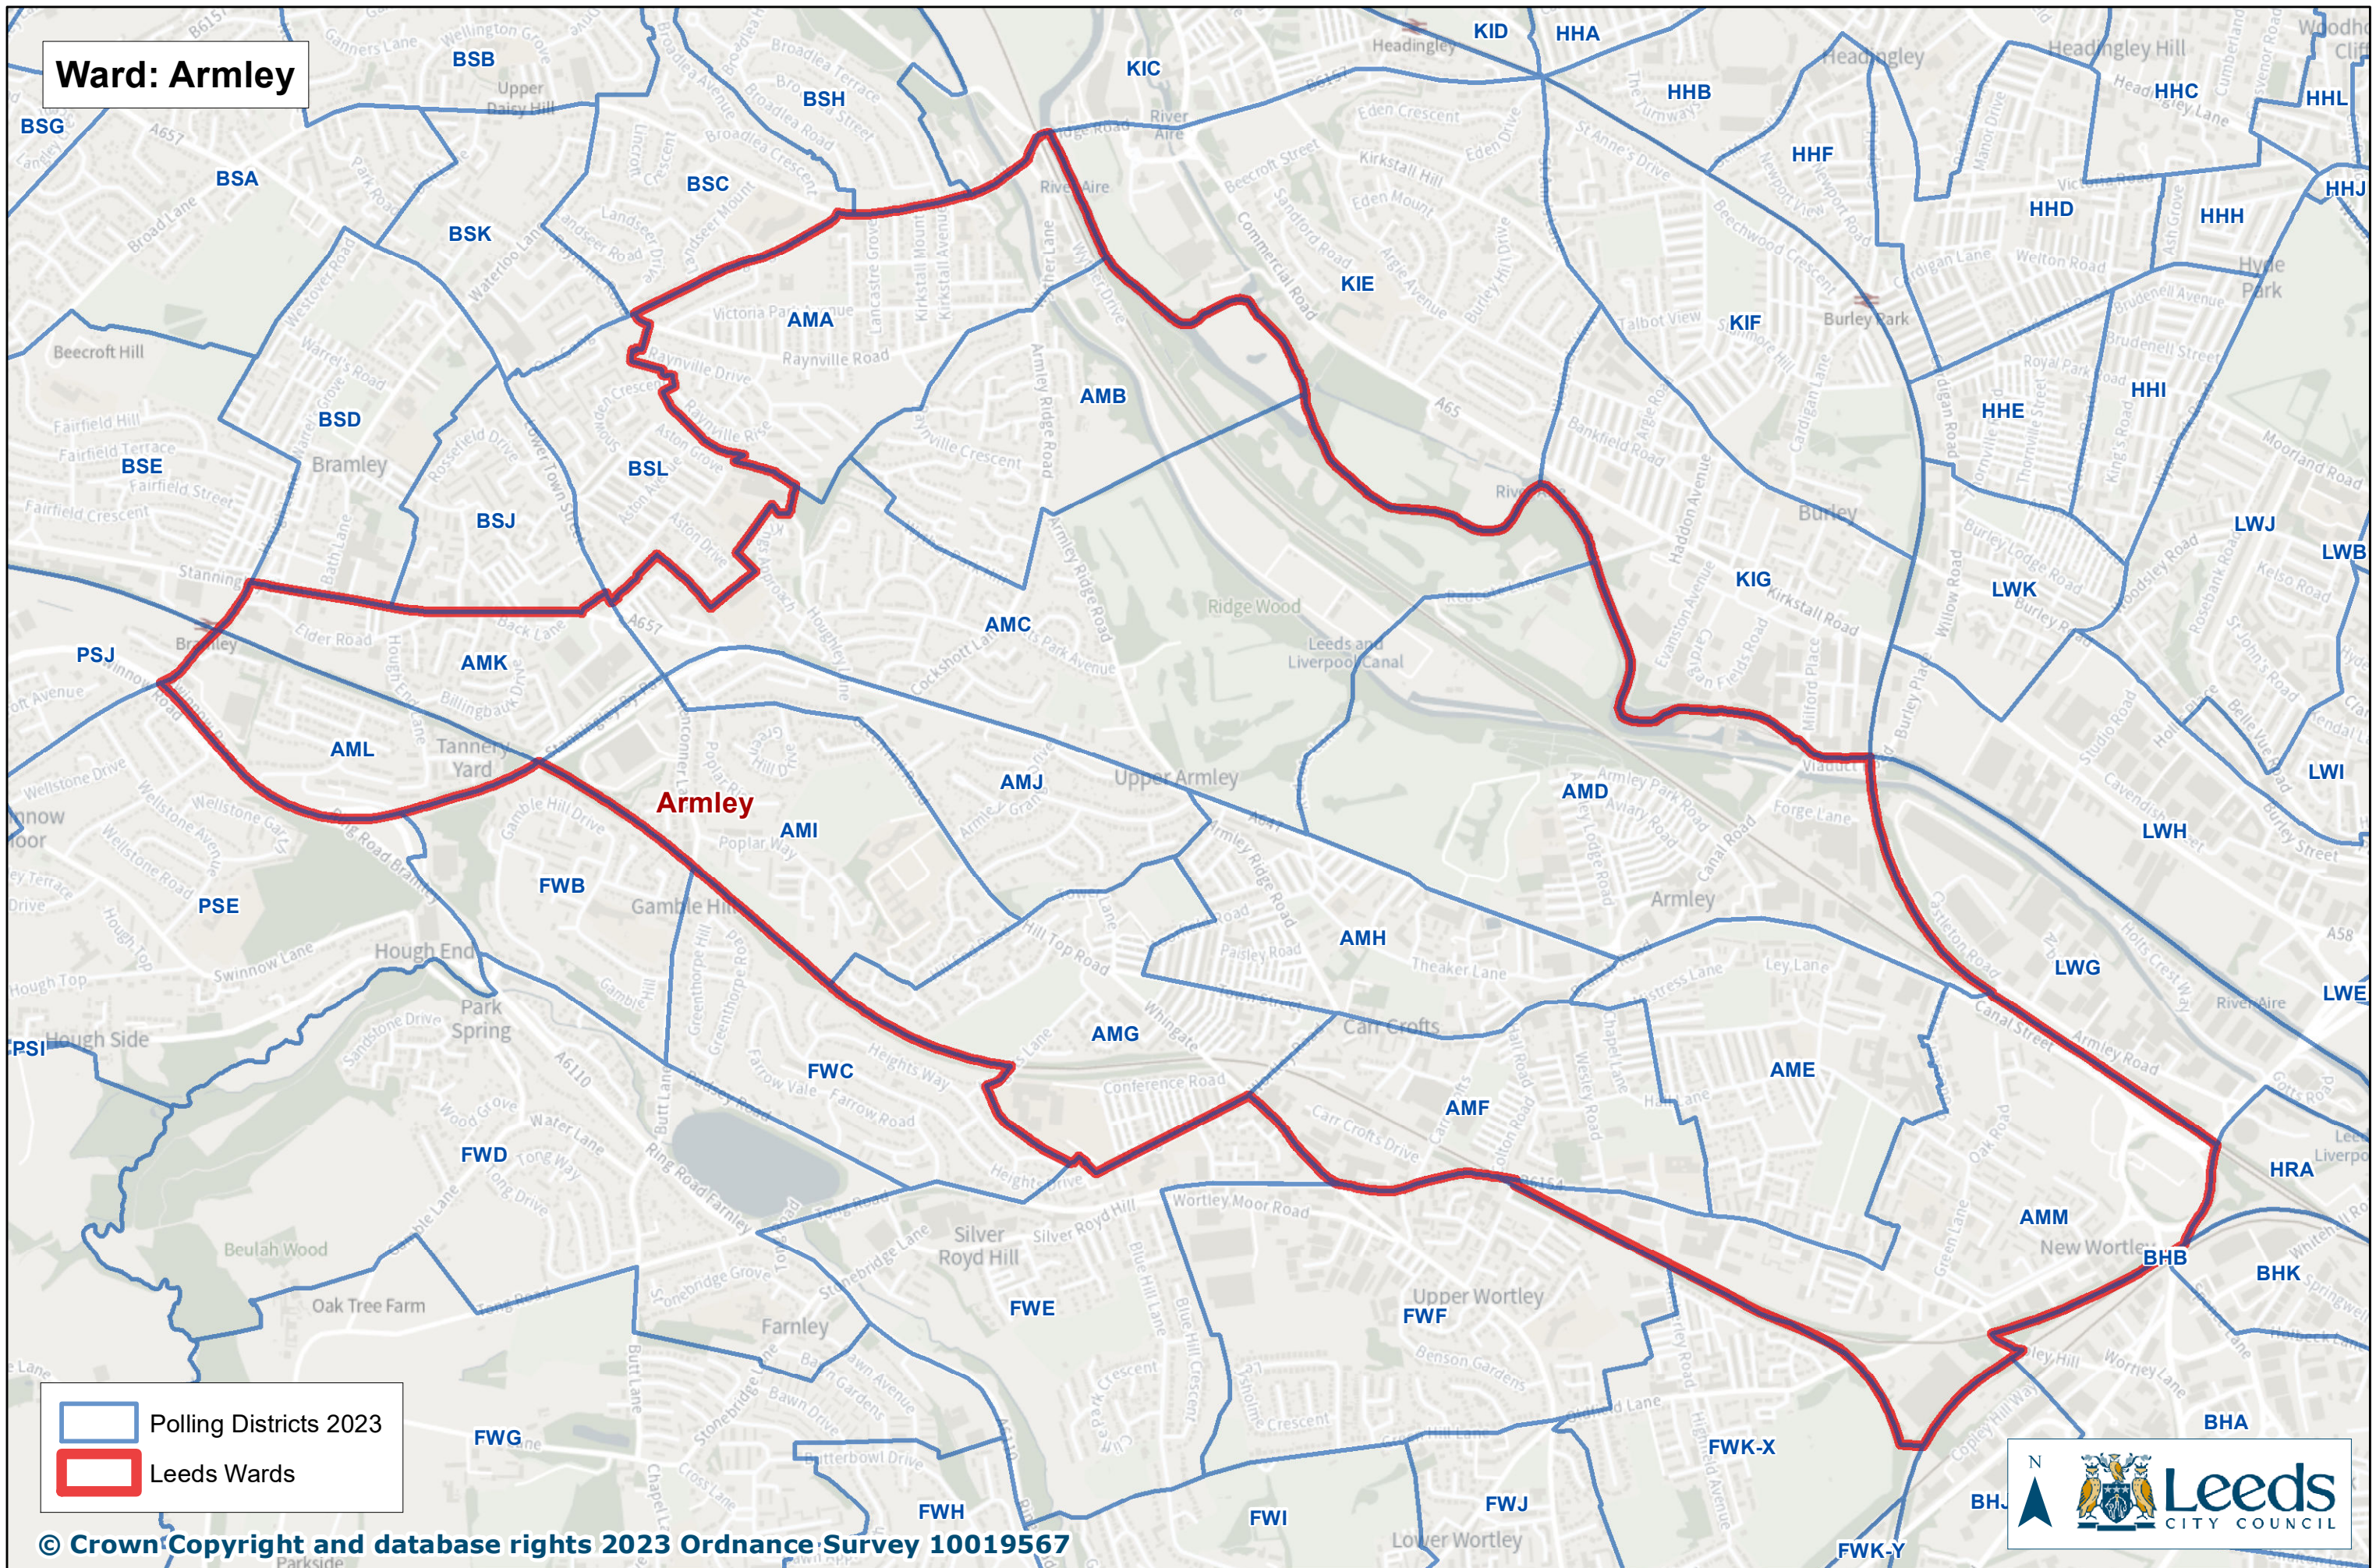

Ward: Armley

 Polling Districts 2023
 Leeds Wards

© Crown Copyright and database rights 2023 Ordnance Survey 10019567