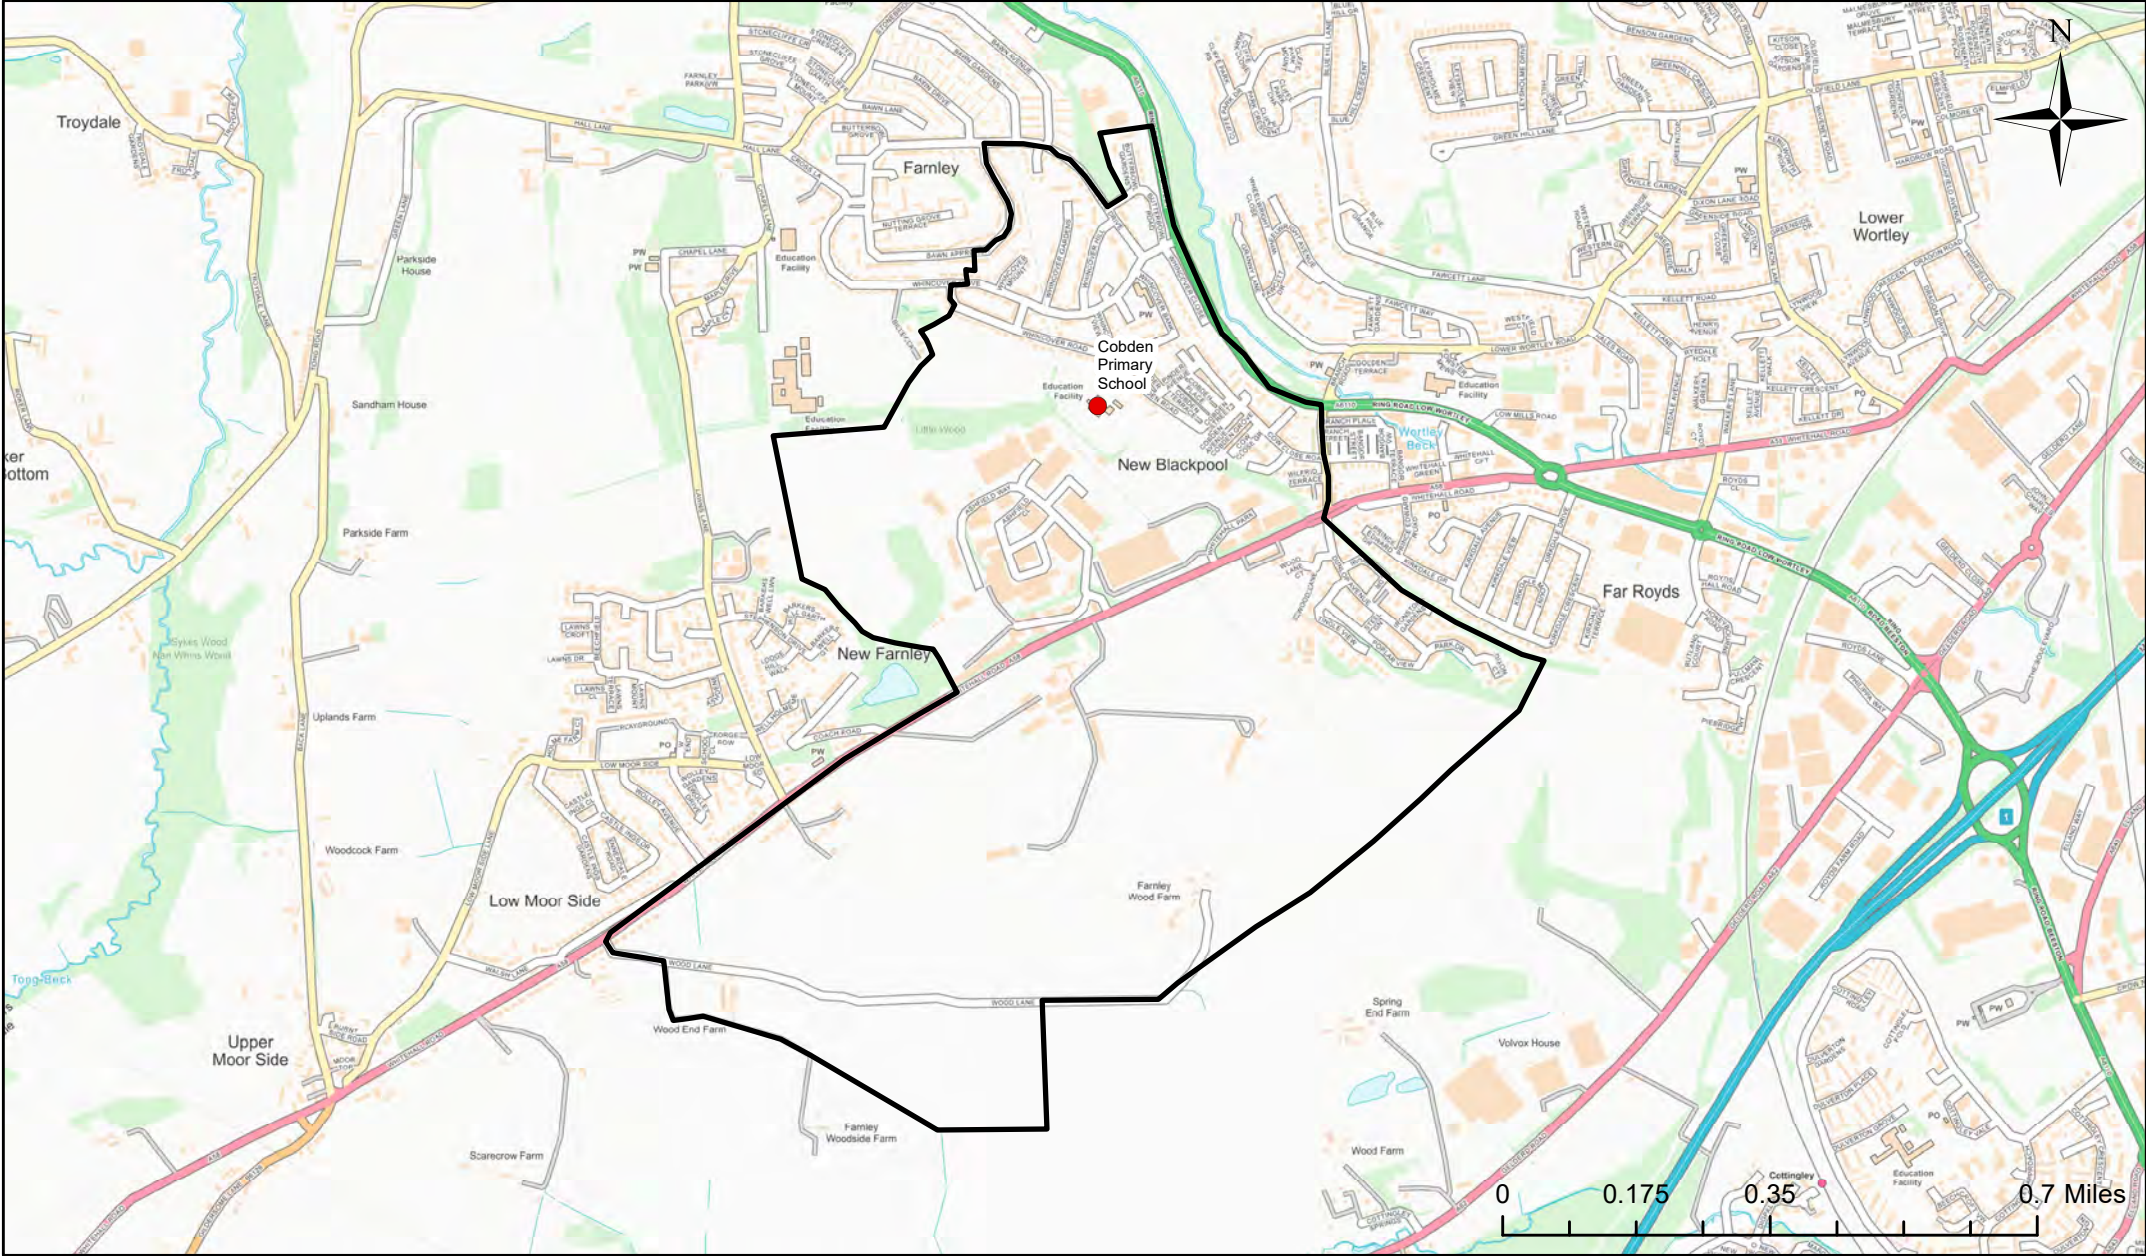

Cobden Primary School Catchment Area

© Crown Copyright. Leeds City Council - 100019567 (2022)
This map produced by the Children's Performance Service, Children's Services, Leeds City Council.

Applicants living in the catchment priority area are not guaranteed a place, but their application would meet the catchment priority of the school's admission policy.
You can look up your individual address at www.leeds.gov.uk/apply to check if it has any priority.

Legend	
●	School
	Catchment Area