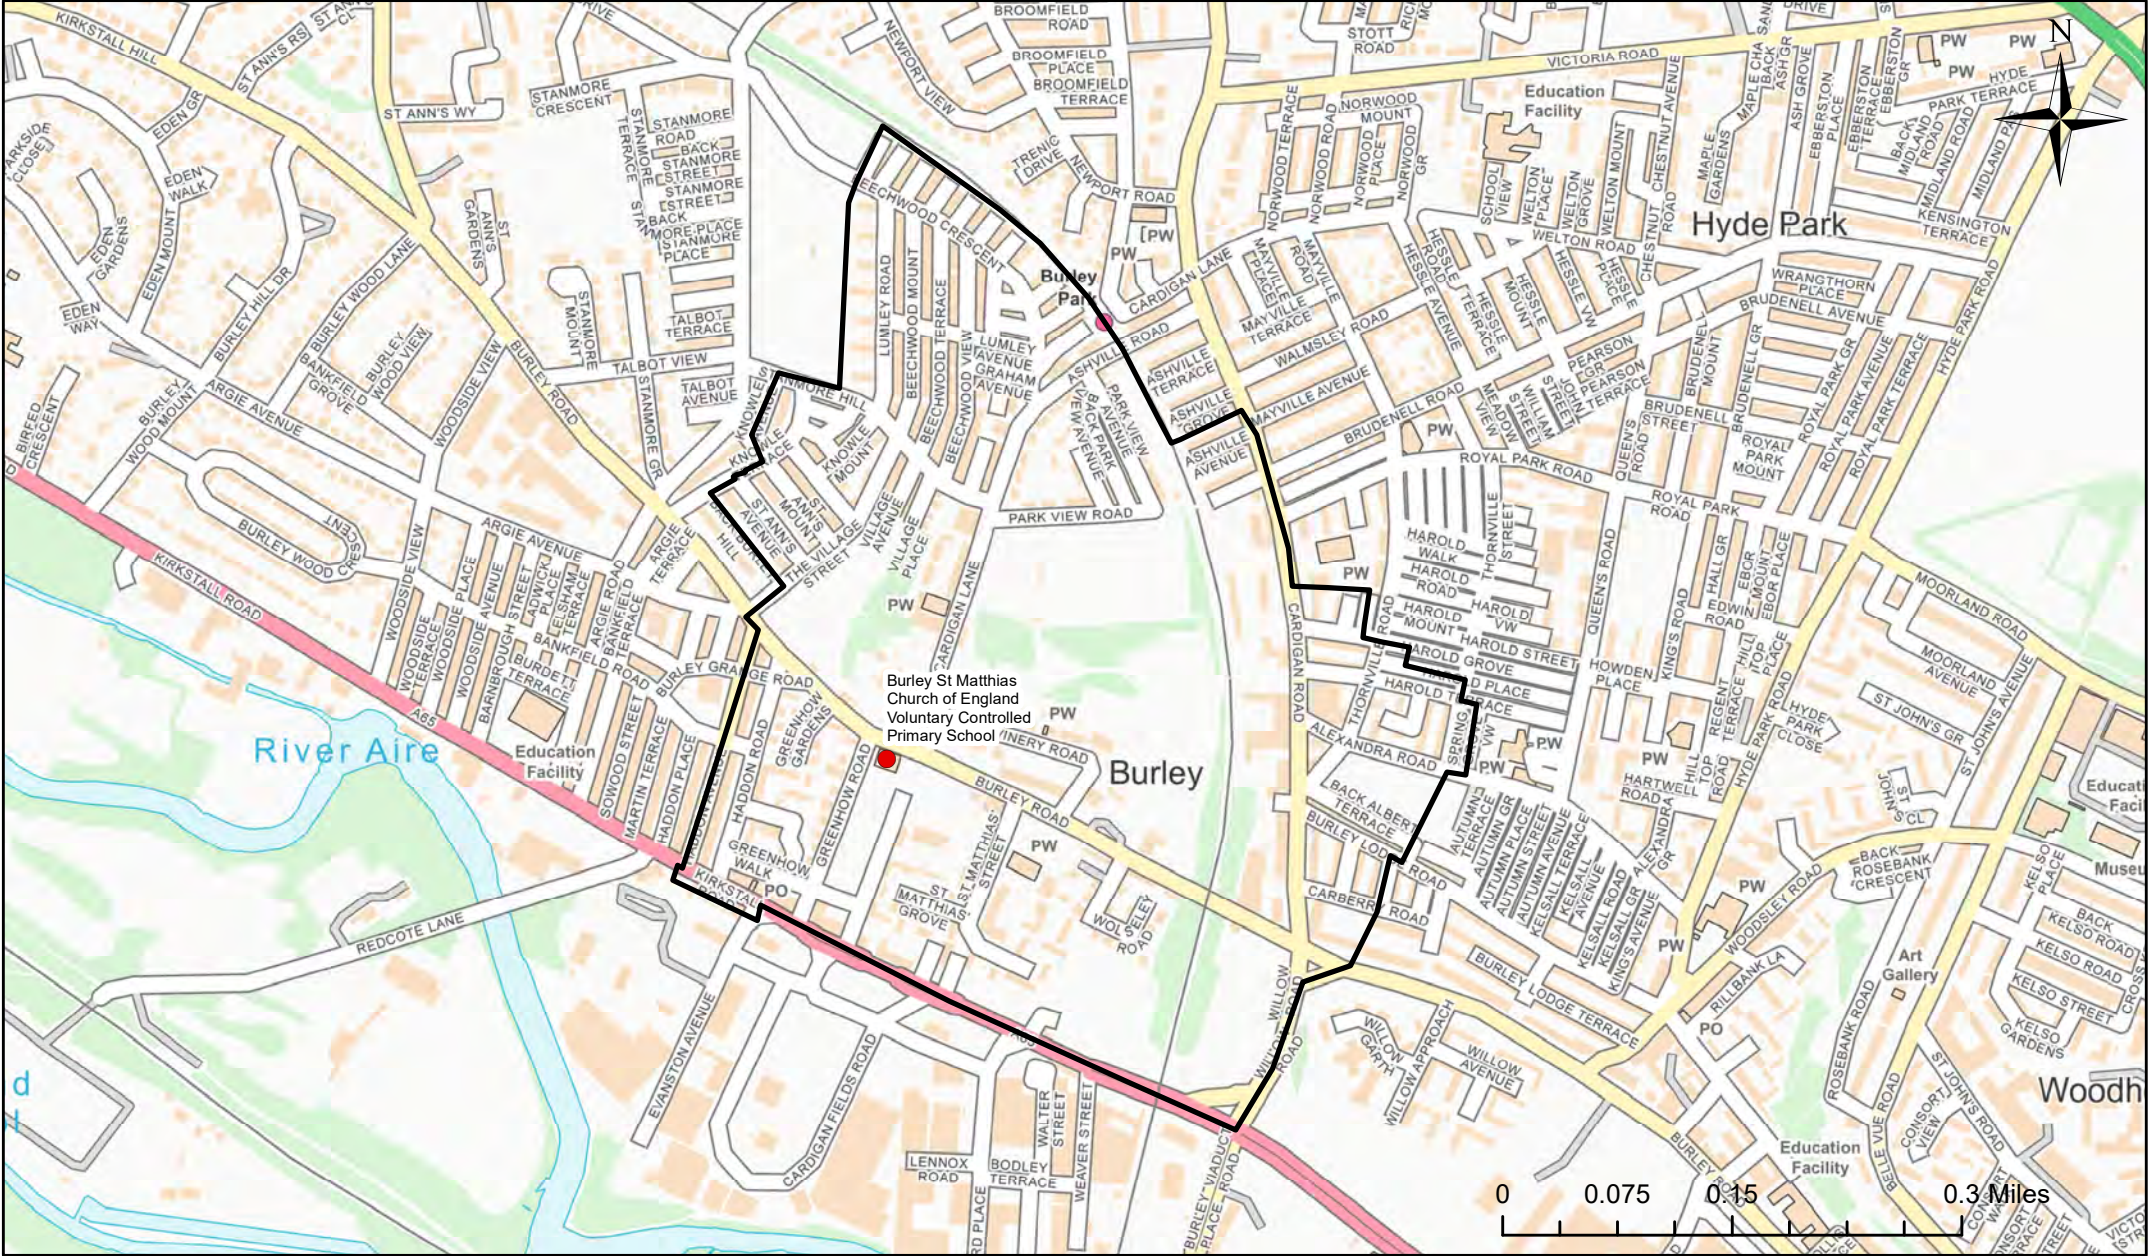

Burley St Matthias Church of England Voluntary Controlled Primary School Catchment Area

© Crown Copyright. Leeds City Council - 100019567 (2022)
This map produced by the Children's Performance Service, Children's Services, Leeds City Council.

Applicants living in the catchment priority area are not guaranteed a place, but their application would meet the catchment priority of the school's admission policy.
You can look up your individual address at www.leeds.gov.uk/apply to check if it has any priority.