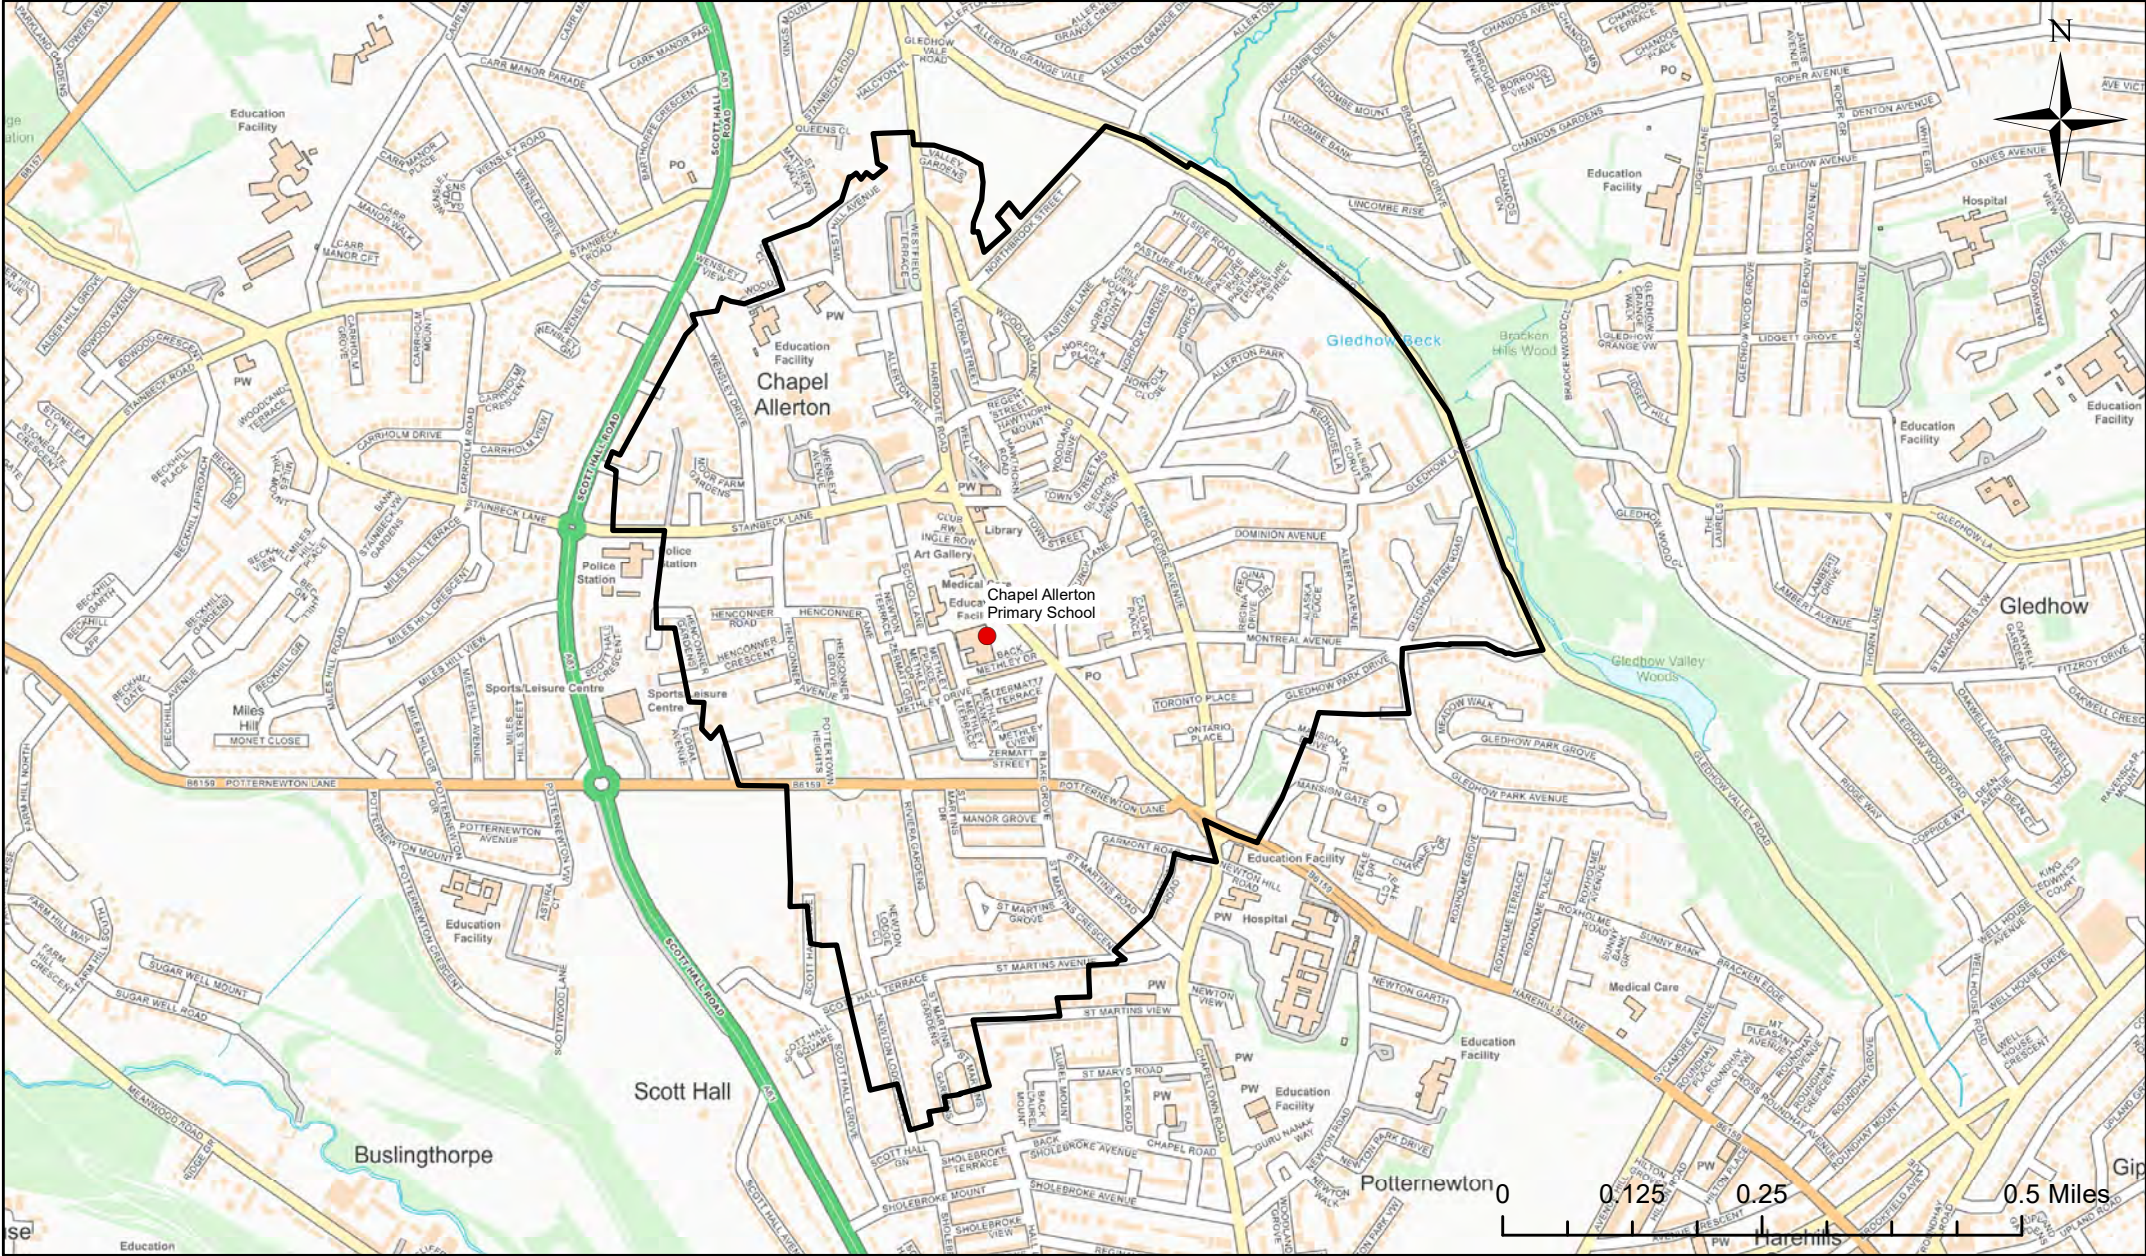

Chapel Allerton Primary School Catchment Area

© Crown Copyright. Leeds City Council - 100019567 (2022)
This map produced by the Children's Performance Service, Children's Services, Leeds City Council.

Applicants living in the catchment priority area are not guaranteed a place, but their application would meet the catchment priority of the school's admission policy.
You can look up your individual address at www.leeds.gov.uk/apply to check if it has any priority.