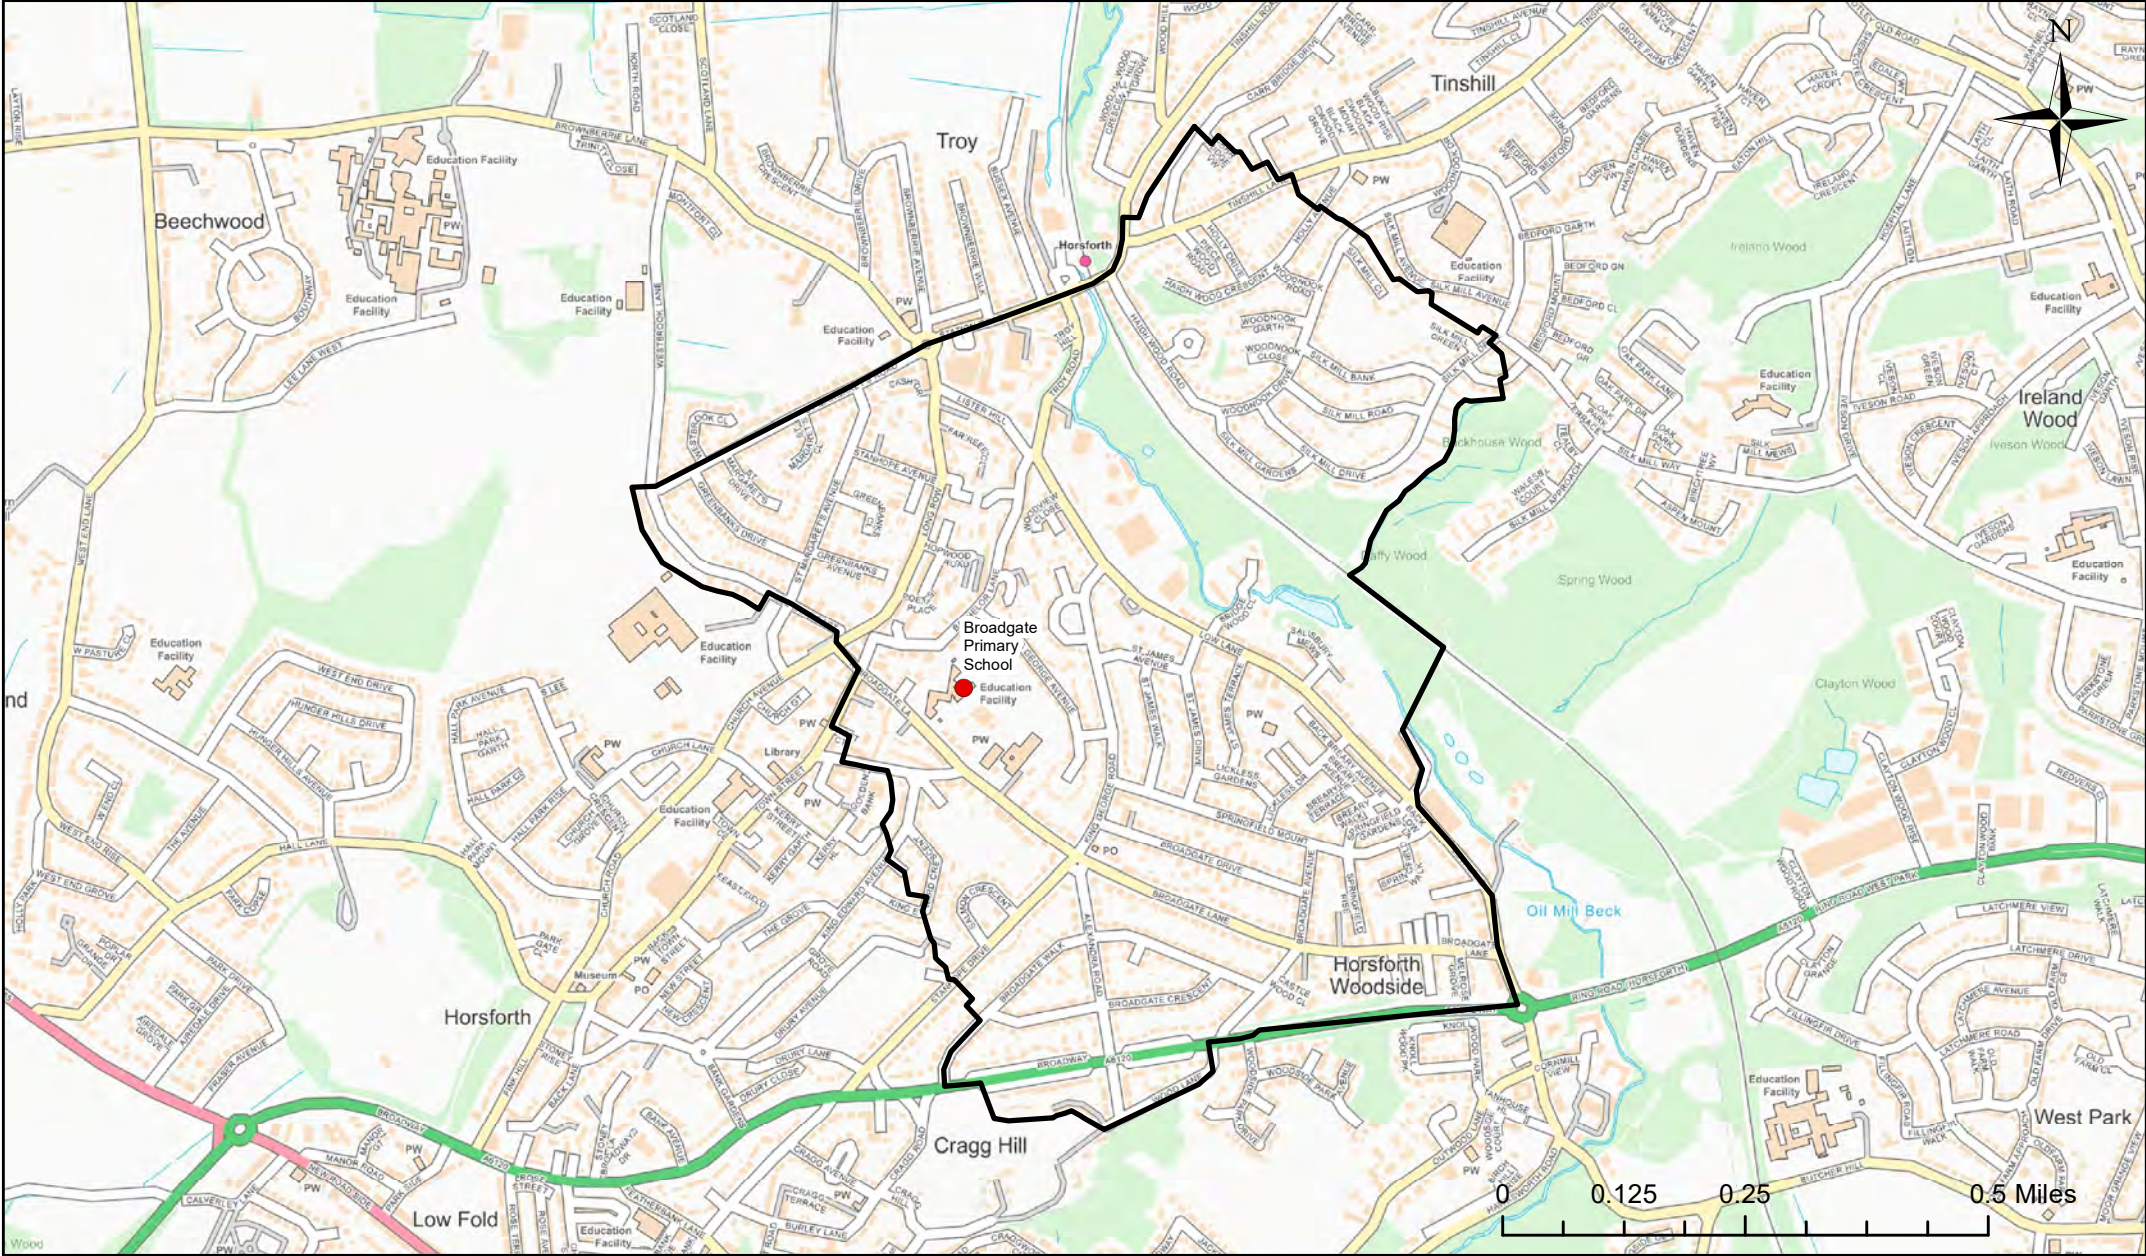

Broadgate Primary School Catchment Area

© Crown Copyright. Leeds City Council - 100019567 (2022)
This map produced by the Children's Performance Service, Children's Services, Leeds City Council.

Applicants living in the catchment priority area are not guaranteed a place, but their application would meet the catchment priority of the school's admission policy.
You can look up your individual address at www.leeds.gov.uk/apply to check if it has any priority.