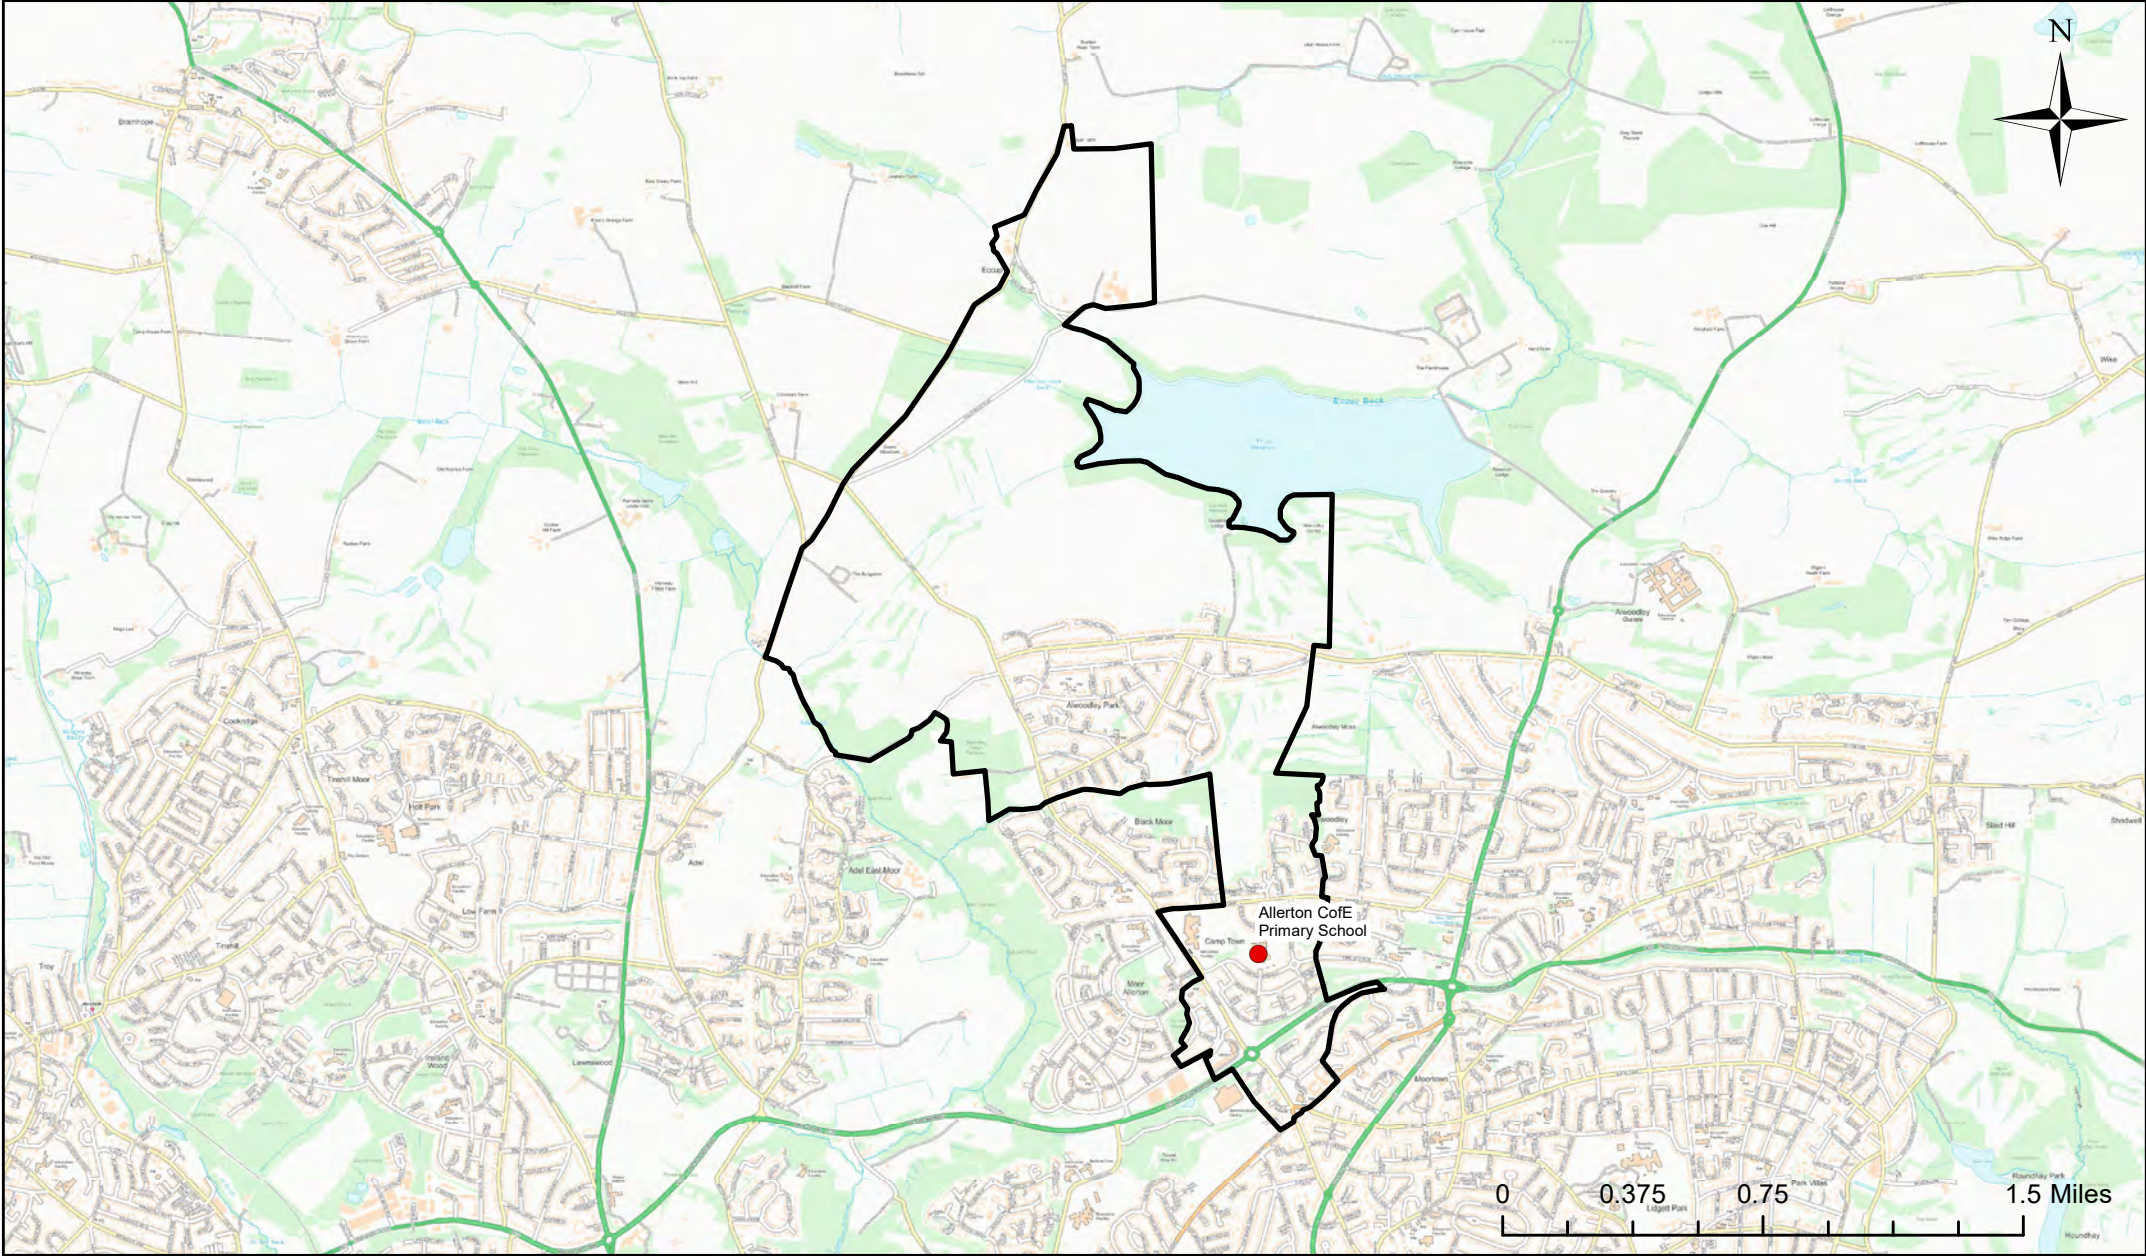

Allerton CofE Primary School Catchment Area

© Crown Copyright. Leeds City Council - 100019567 (2022)
This map produced by the Children's Performance Service, Children's Services, Leeds City Council.

Applicants living in the catchment priority area are not guaranteed a place, but their application would meet the catchment priority of the school's admission policy.
You can look up your individual address at www.leeds.gov.uk/apply to check if it has any priority.

Legend

- School
- Catchment Area