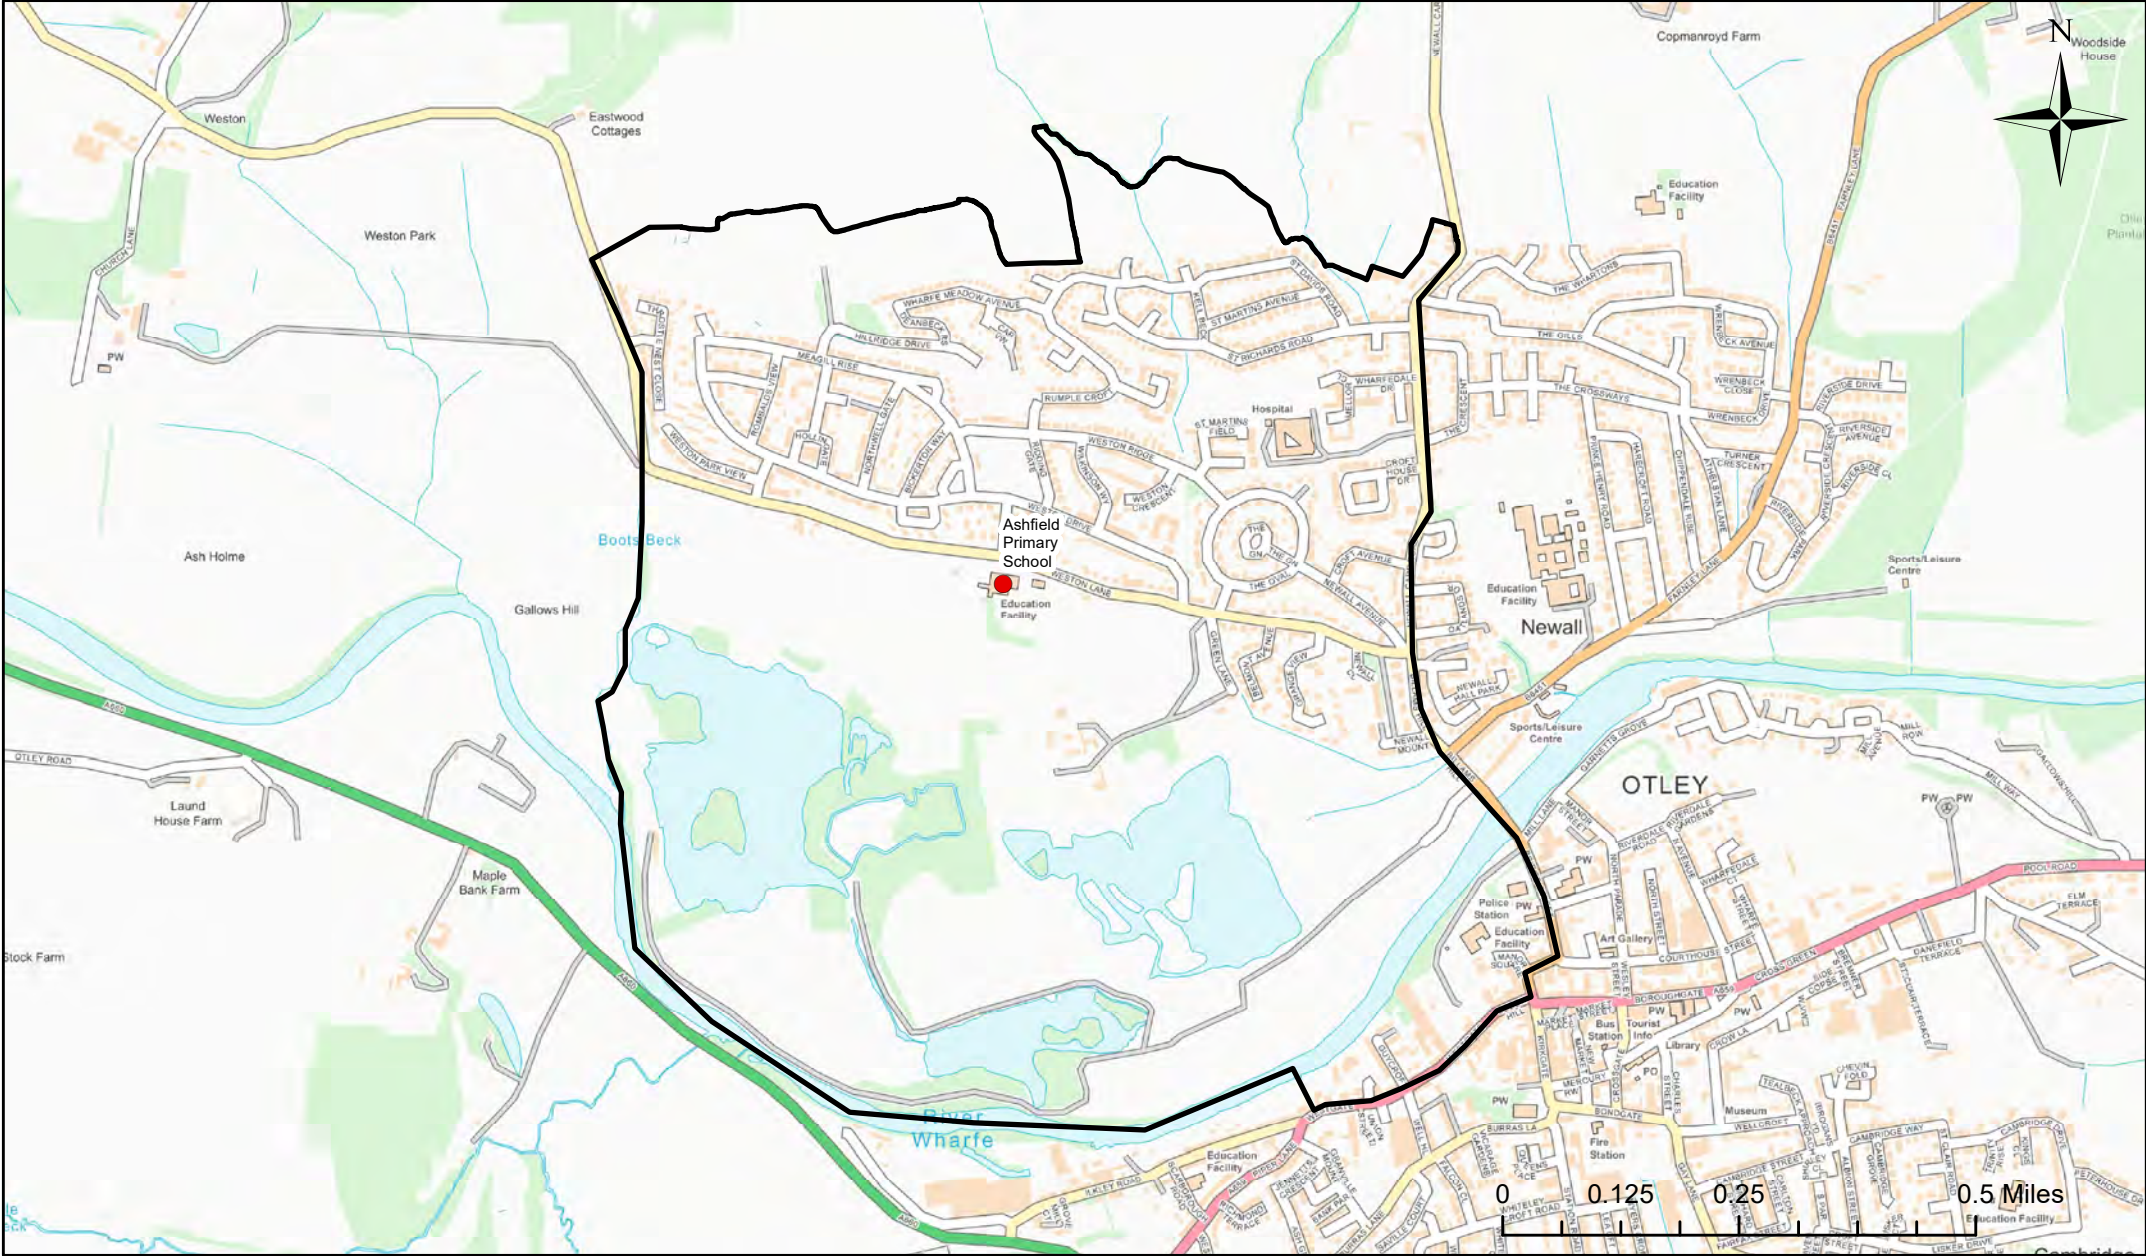

Ashfield Primary School Catchment Area

© Crown Copyright. Leeds City Council - 100019567 (2022)
This map produced by the Children's Performance Service, Children's Services, Leeds City Council.

Applicants living in the catchment priority area are not guaranteed a place, but their application would meet the catchment priority of the school's admission policy.
You can look up your individual address at www.leeds.gov.uk/apply to check if it has any priority.

Legend	
●	School
	Catchment Area