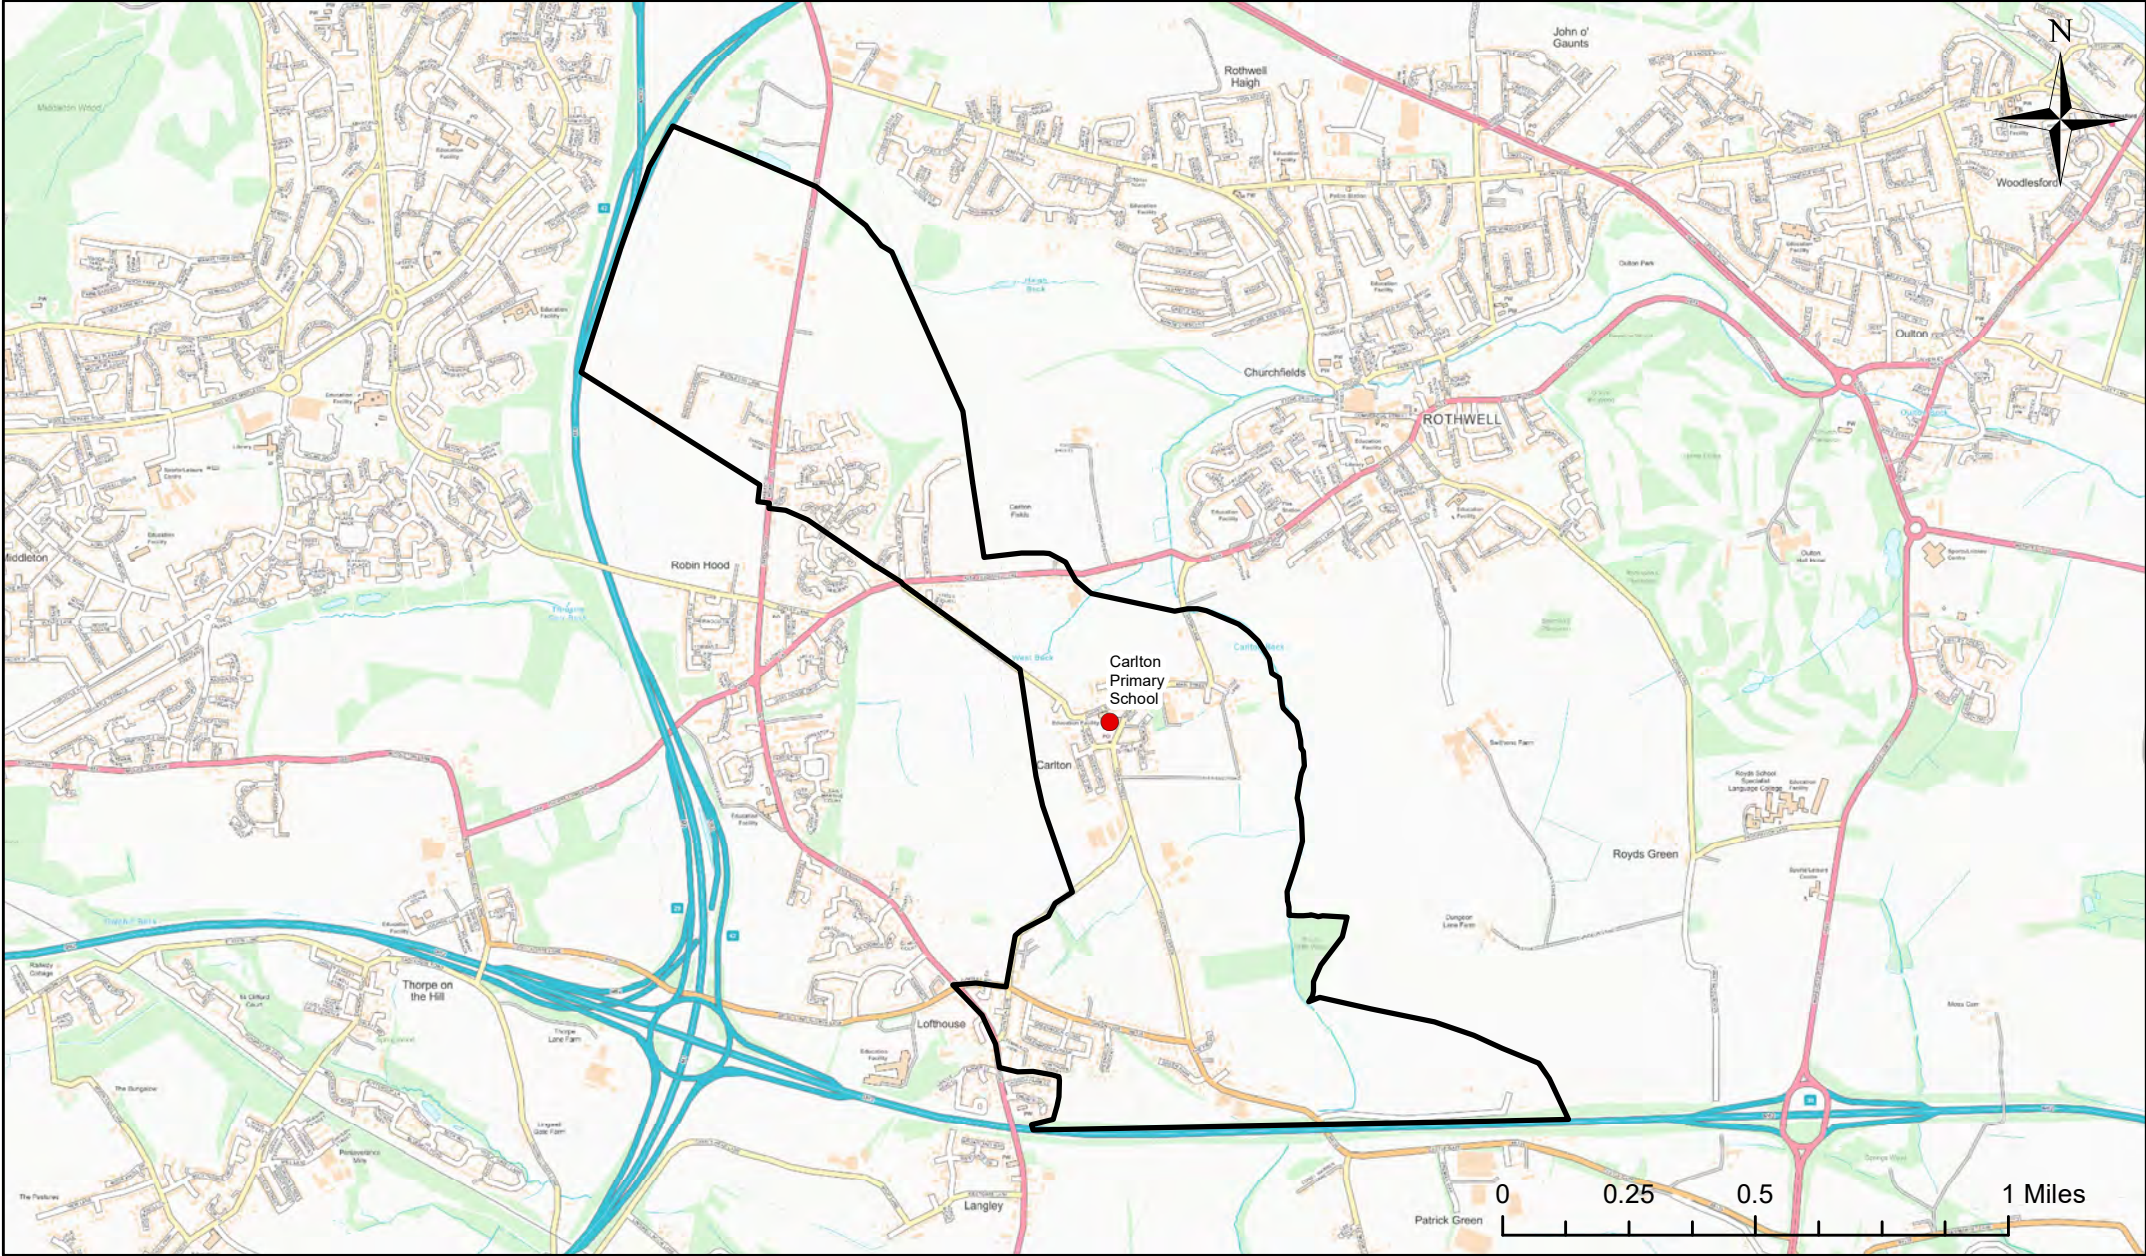

Carlton Primary School Catchment Area

© Crown Copyright. Leeds City Council - 100019567 (2022)
This map produced by the Children's Performance Service, Children's Services, Leeds City Council.

Applicants living in the catchment priority area are not guaranteed a place, but their application would meet the catchment priority of the school's admission policy.
You can look up your individual address at www.leeds.gov.uk/apply to check if it has any priority.

Legend

- School
- ▭ Catchment Area