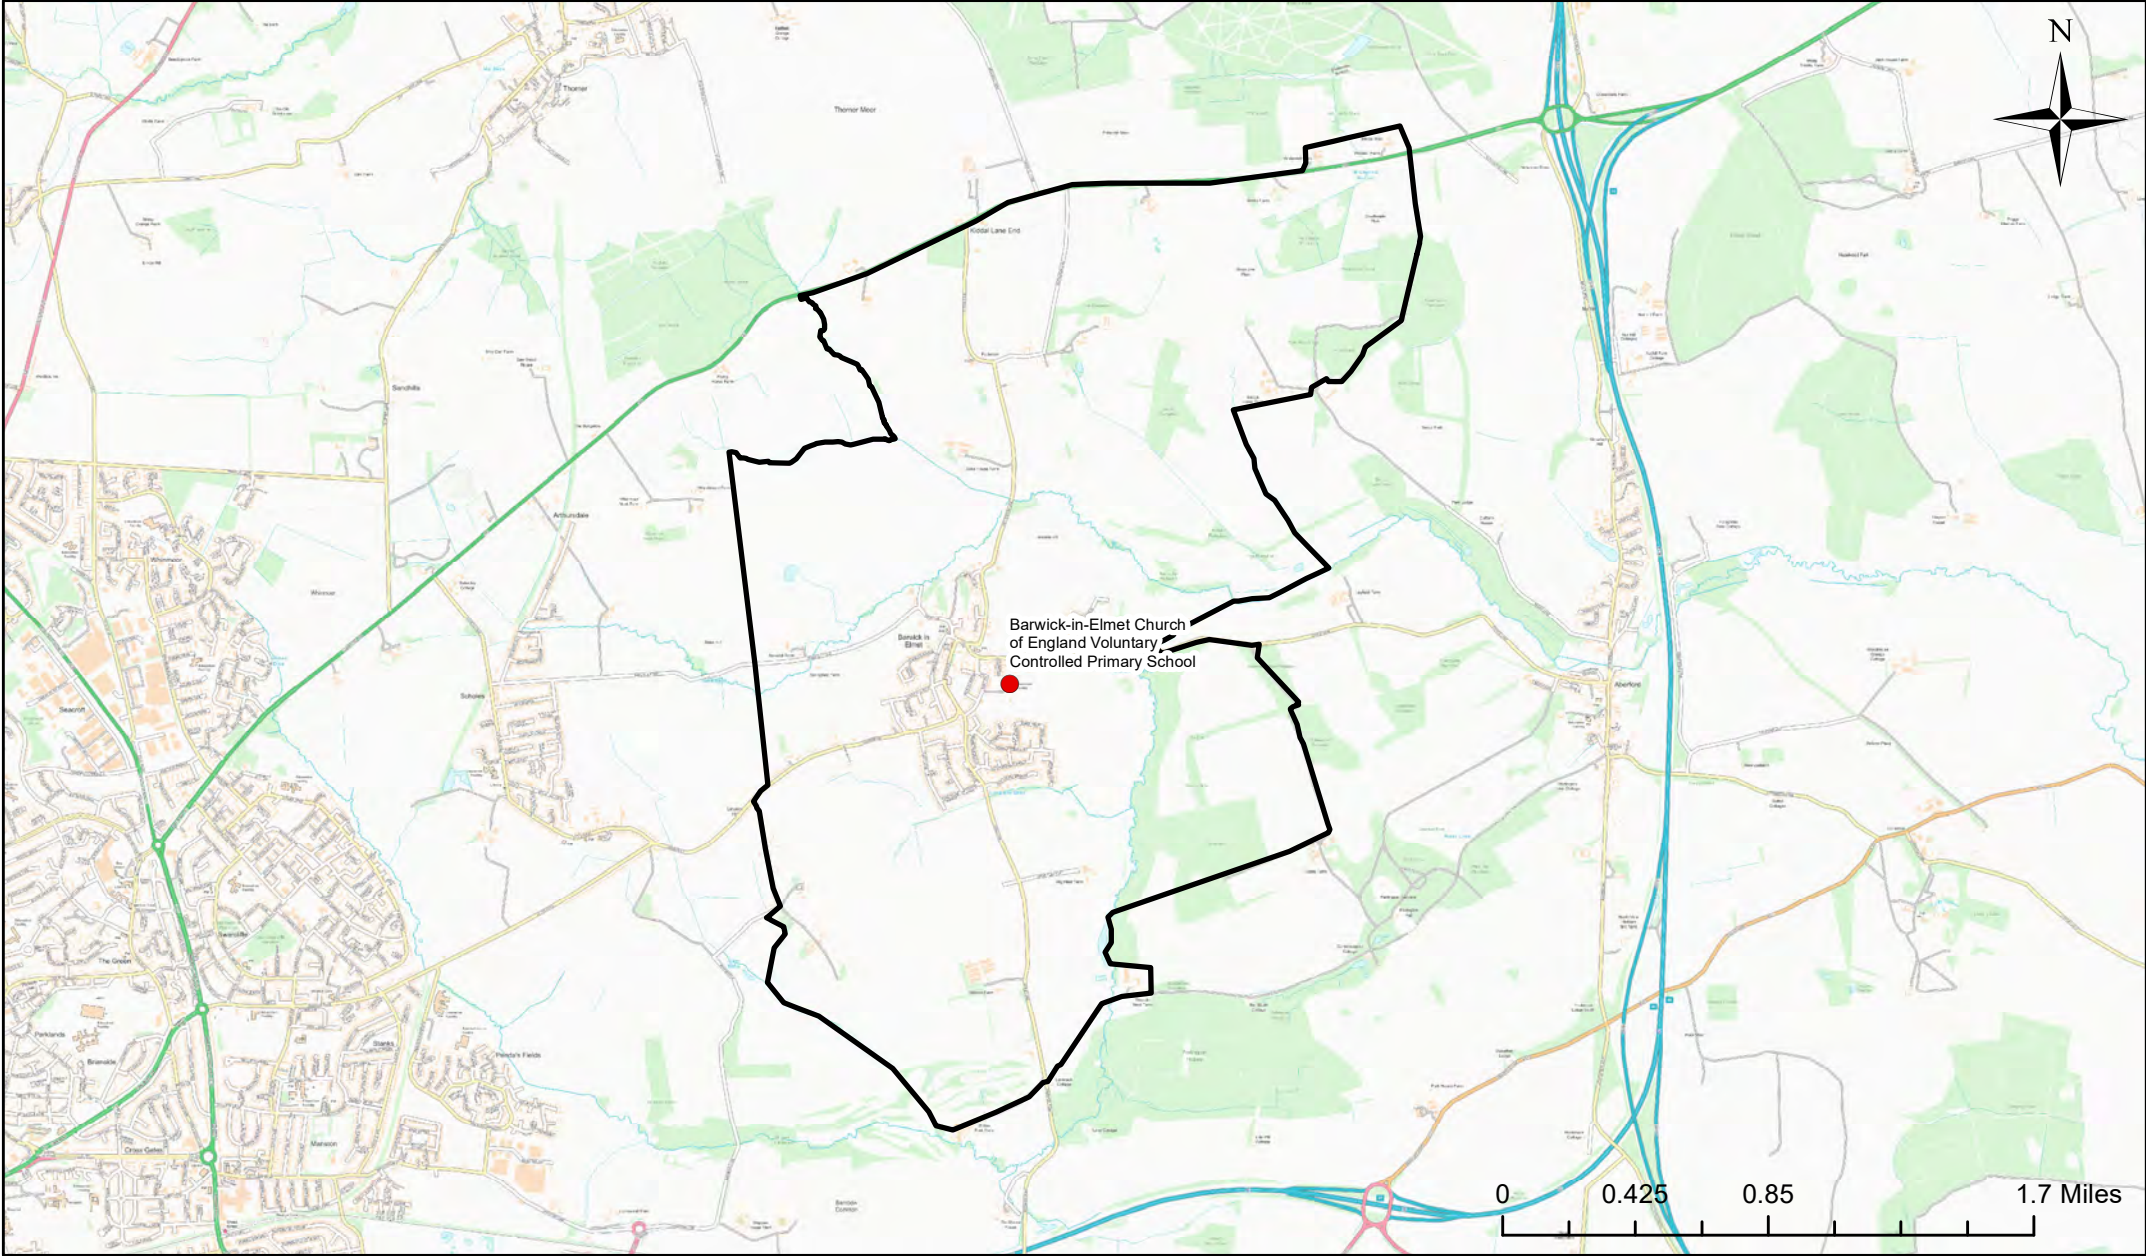

Barwick-in-Elmet Church of England Voluntary Controlled Primary School Catchment Area

© Crown Copyright. Leeds City Council - 100019567 (2022)
This map produced by the Children's Performance Service, Children's Services, Leeds City Council.

Applicants living in the catchment priority area are not guaranteed a place, but their application would meet the catchment priority of the school's admission policy.
You can look up your individual address at www.leeds.gov.uk/apply to check if it has any priority.

Legend

- School
- Catchment Area