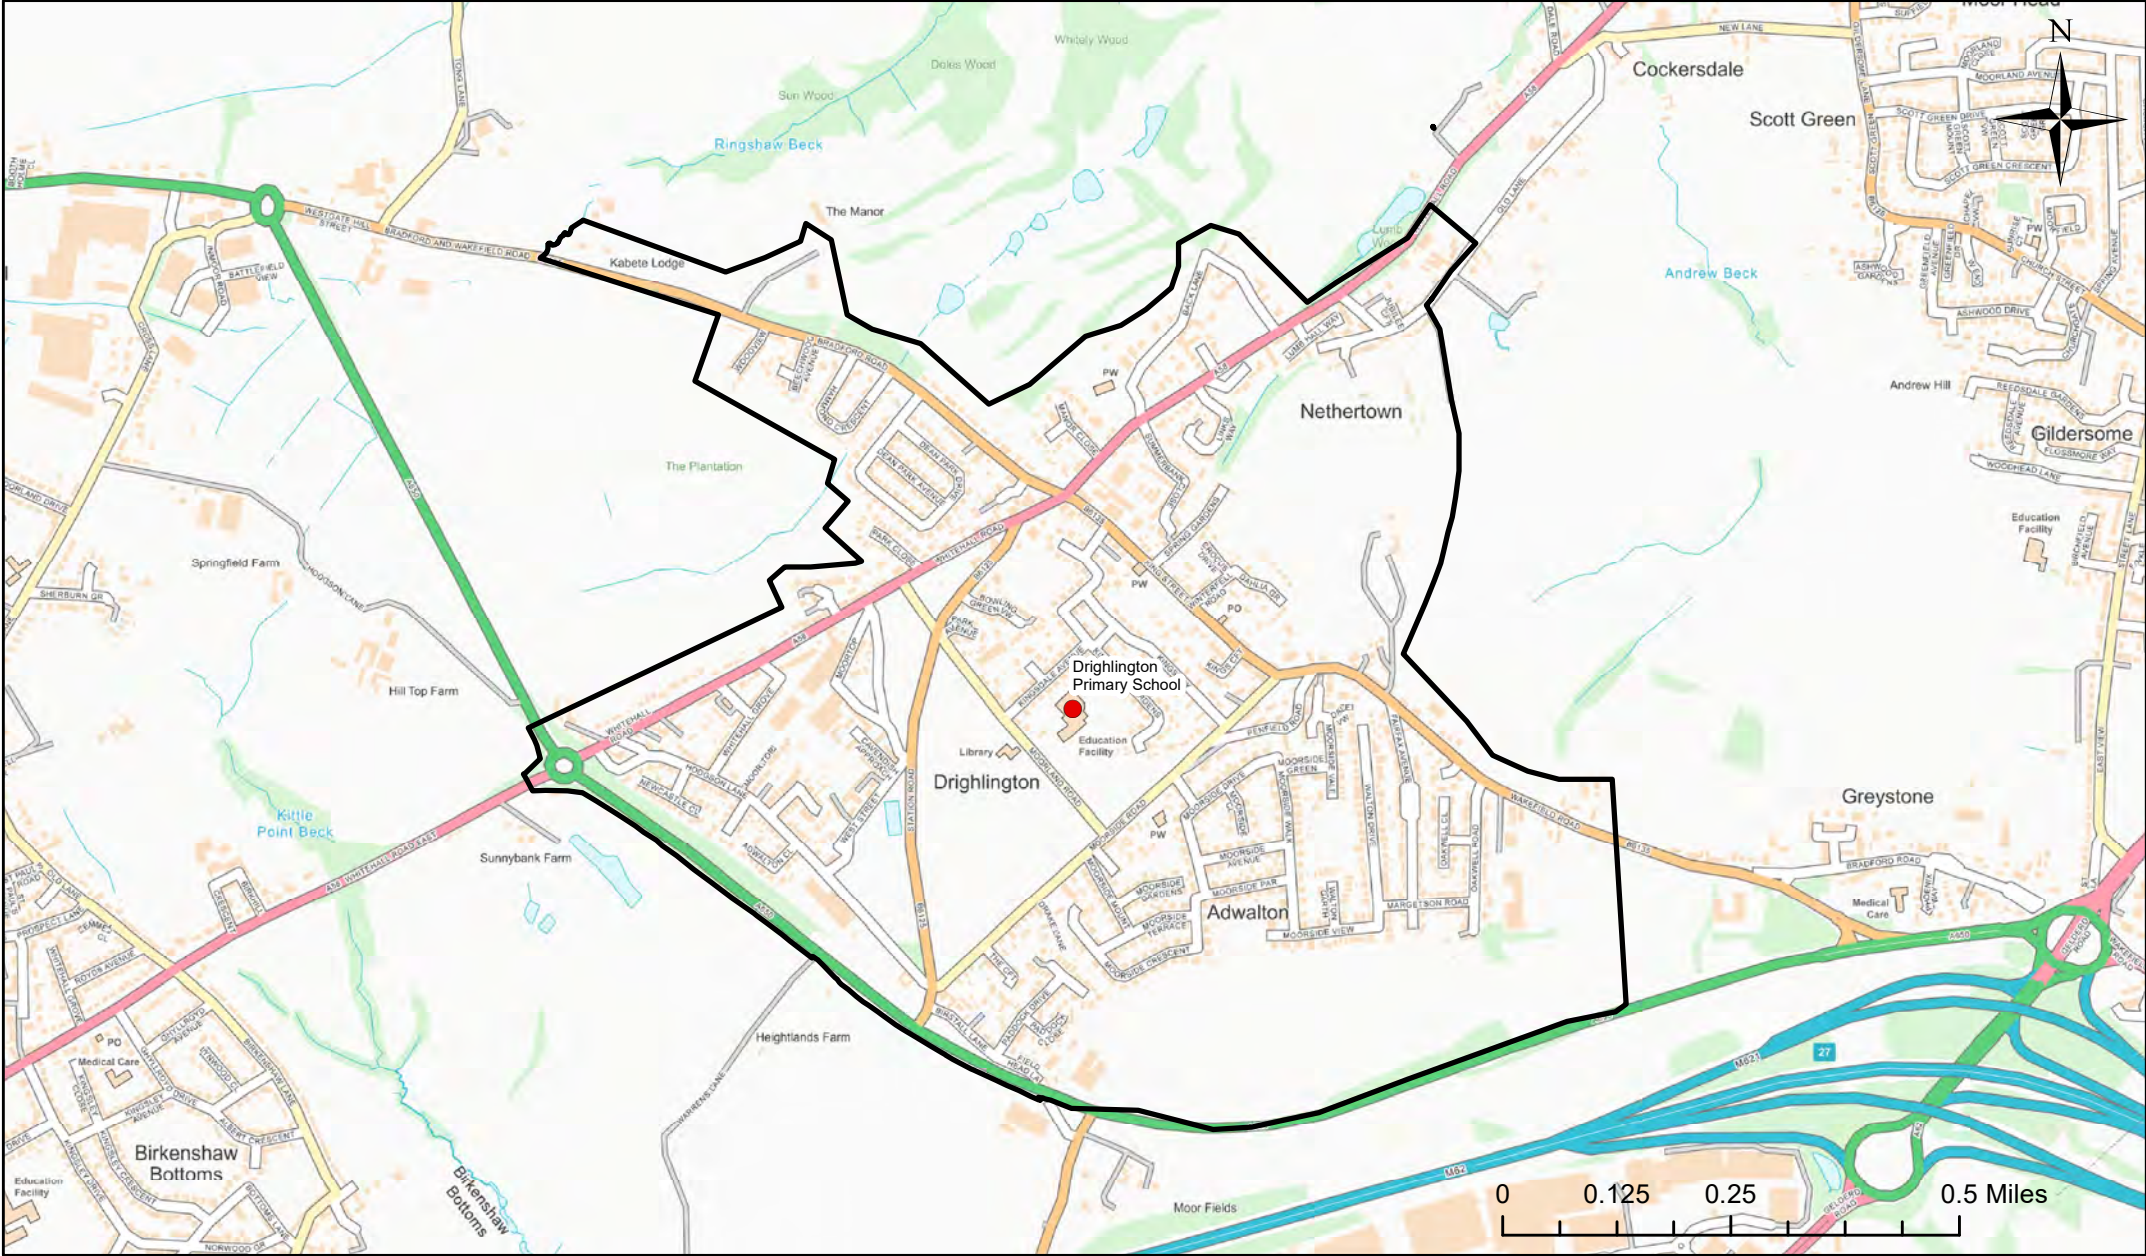

Drighlington Primary School Catchment Area

© Crown Copyright. Leeds City Council - 100019567 (2022)
This map produced by the Children's Performance Service, Children's Services, Leeds City Council.

Applicants living in the catchment priority area are not guaranteed a place, but their application would meet the catchment priority of the school's admission policy.
You can look up your individual address at www.leeds.gov.uk/apply to check if it has any priority.

Legend

- School
- Catchment Area