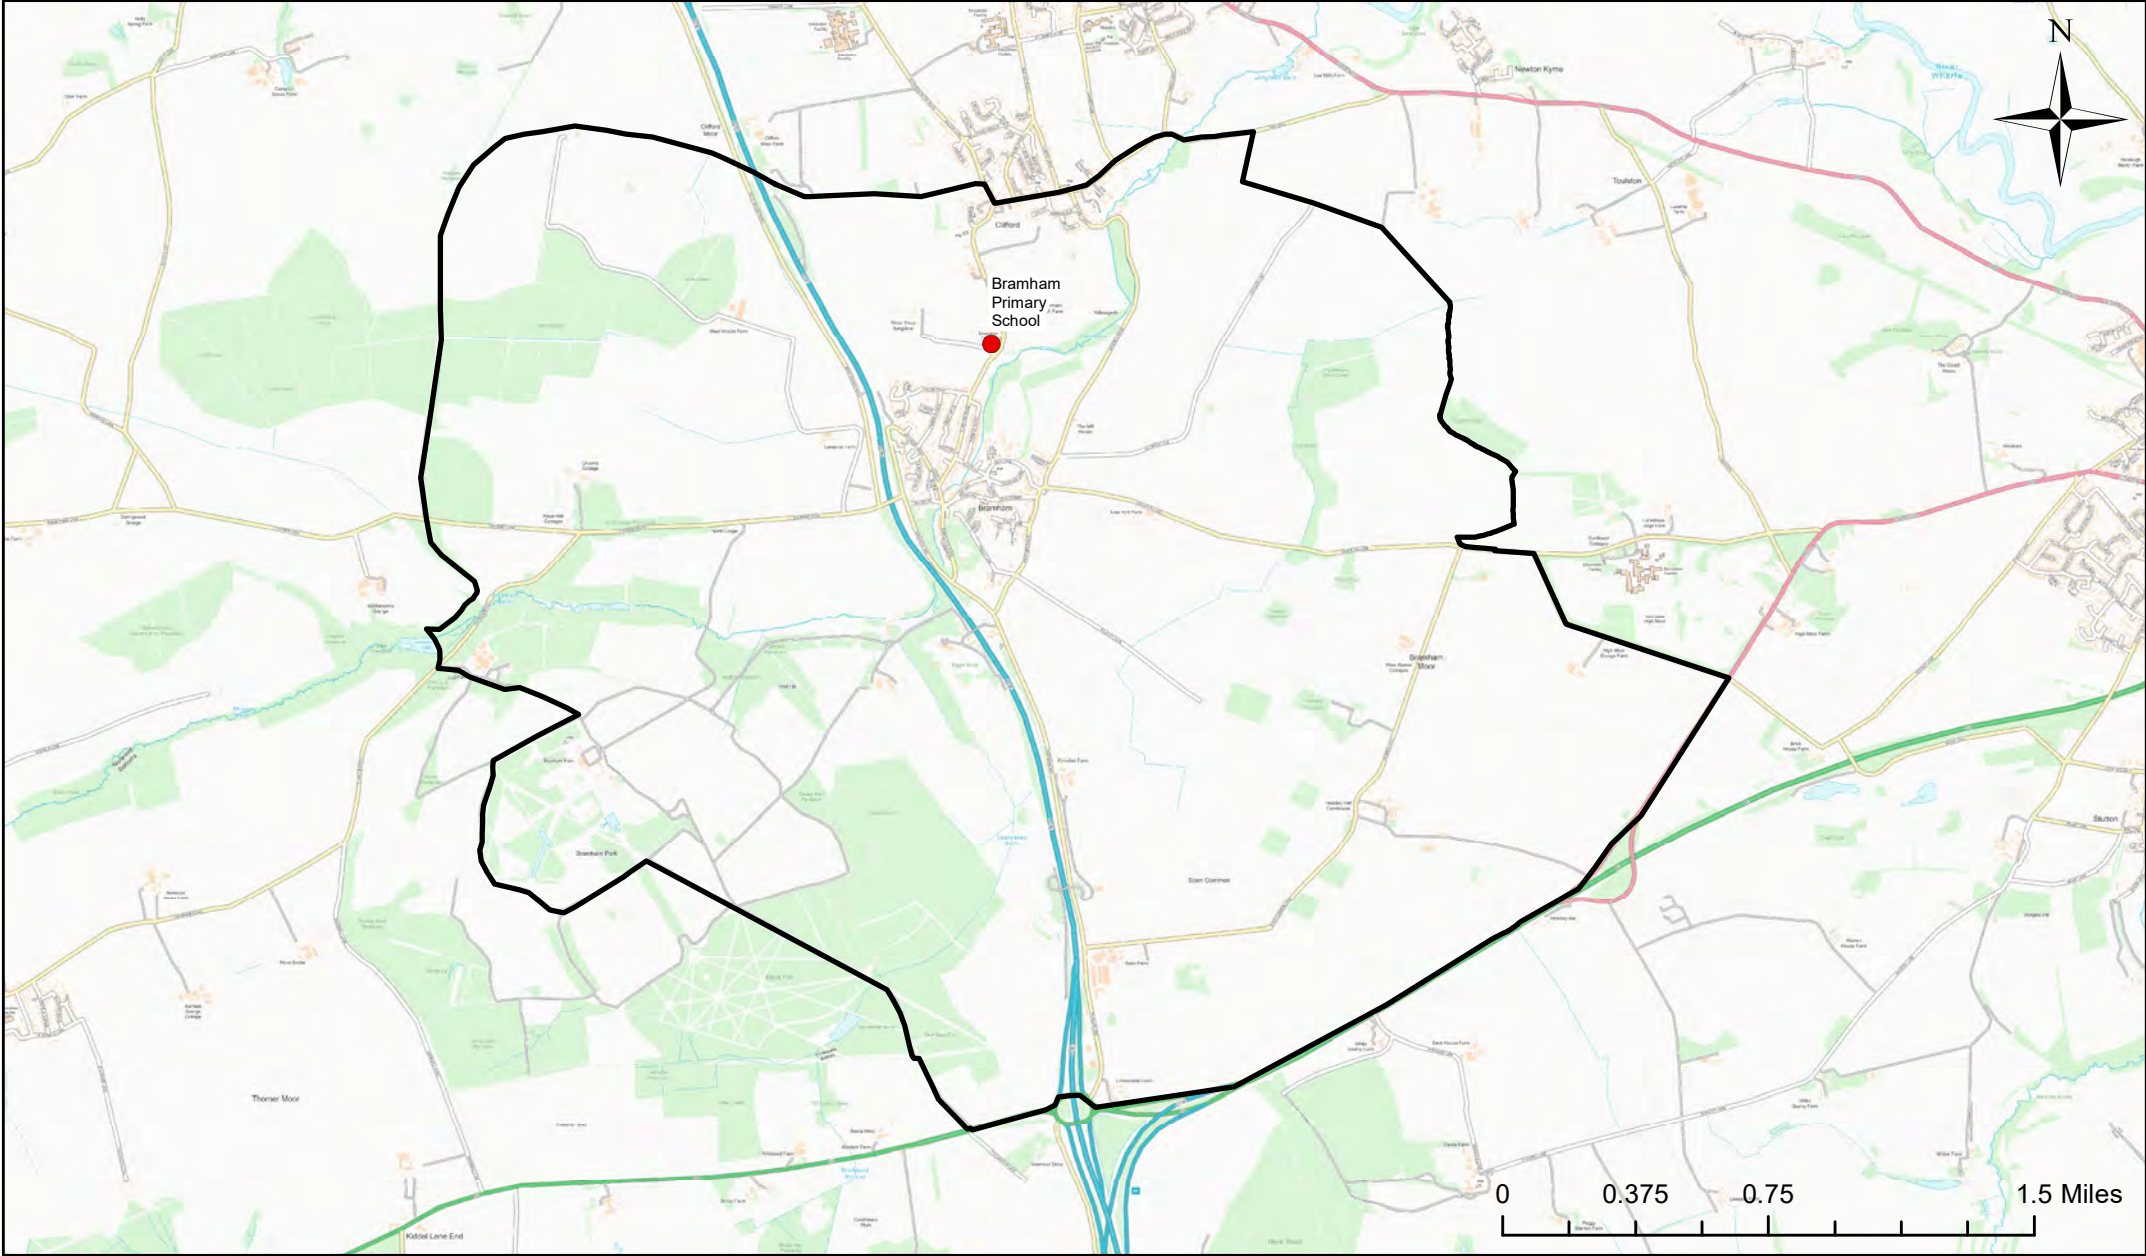

Bramham Primary School Catchment Area

© Crown Copyright. Leeds City Council - 100019567 (2022)
This map produced by the Children's Performance Service, Children's Services, Leeds City Council.

Applicants living in the catchment priority area are not guaranteed a place, but their application would meet the catchment priority of the school's admission policy.
You can look up your individual address at www.leeds.gov.uk/apply to check if it has any priority.

Legend

- School
- Catchment Area