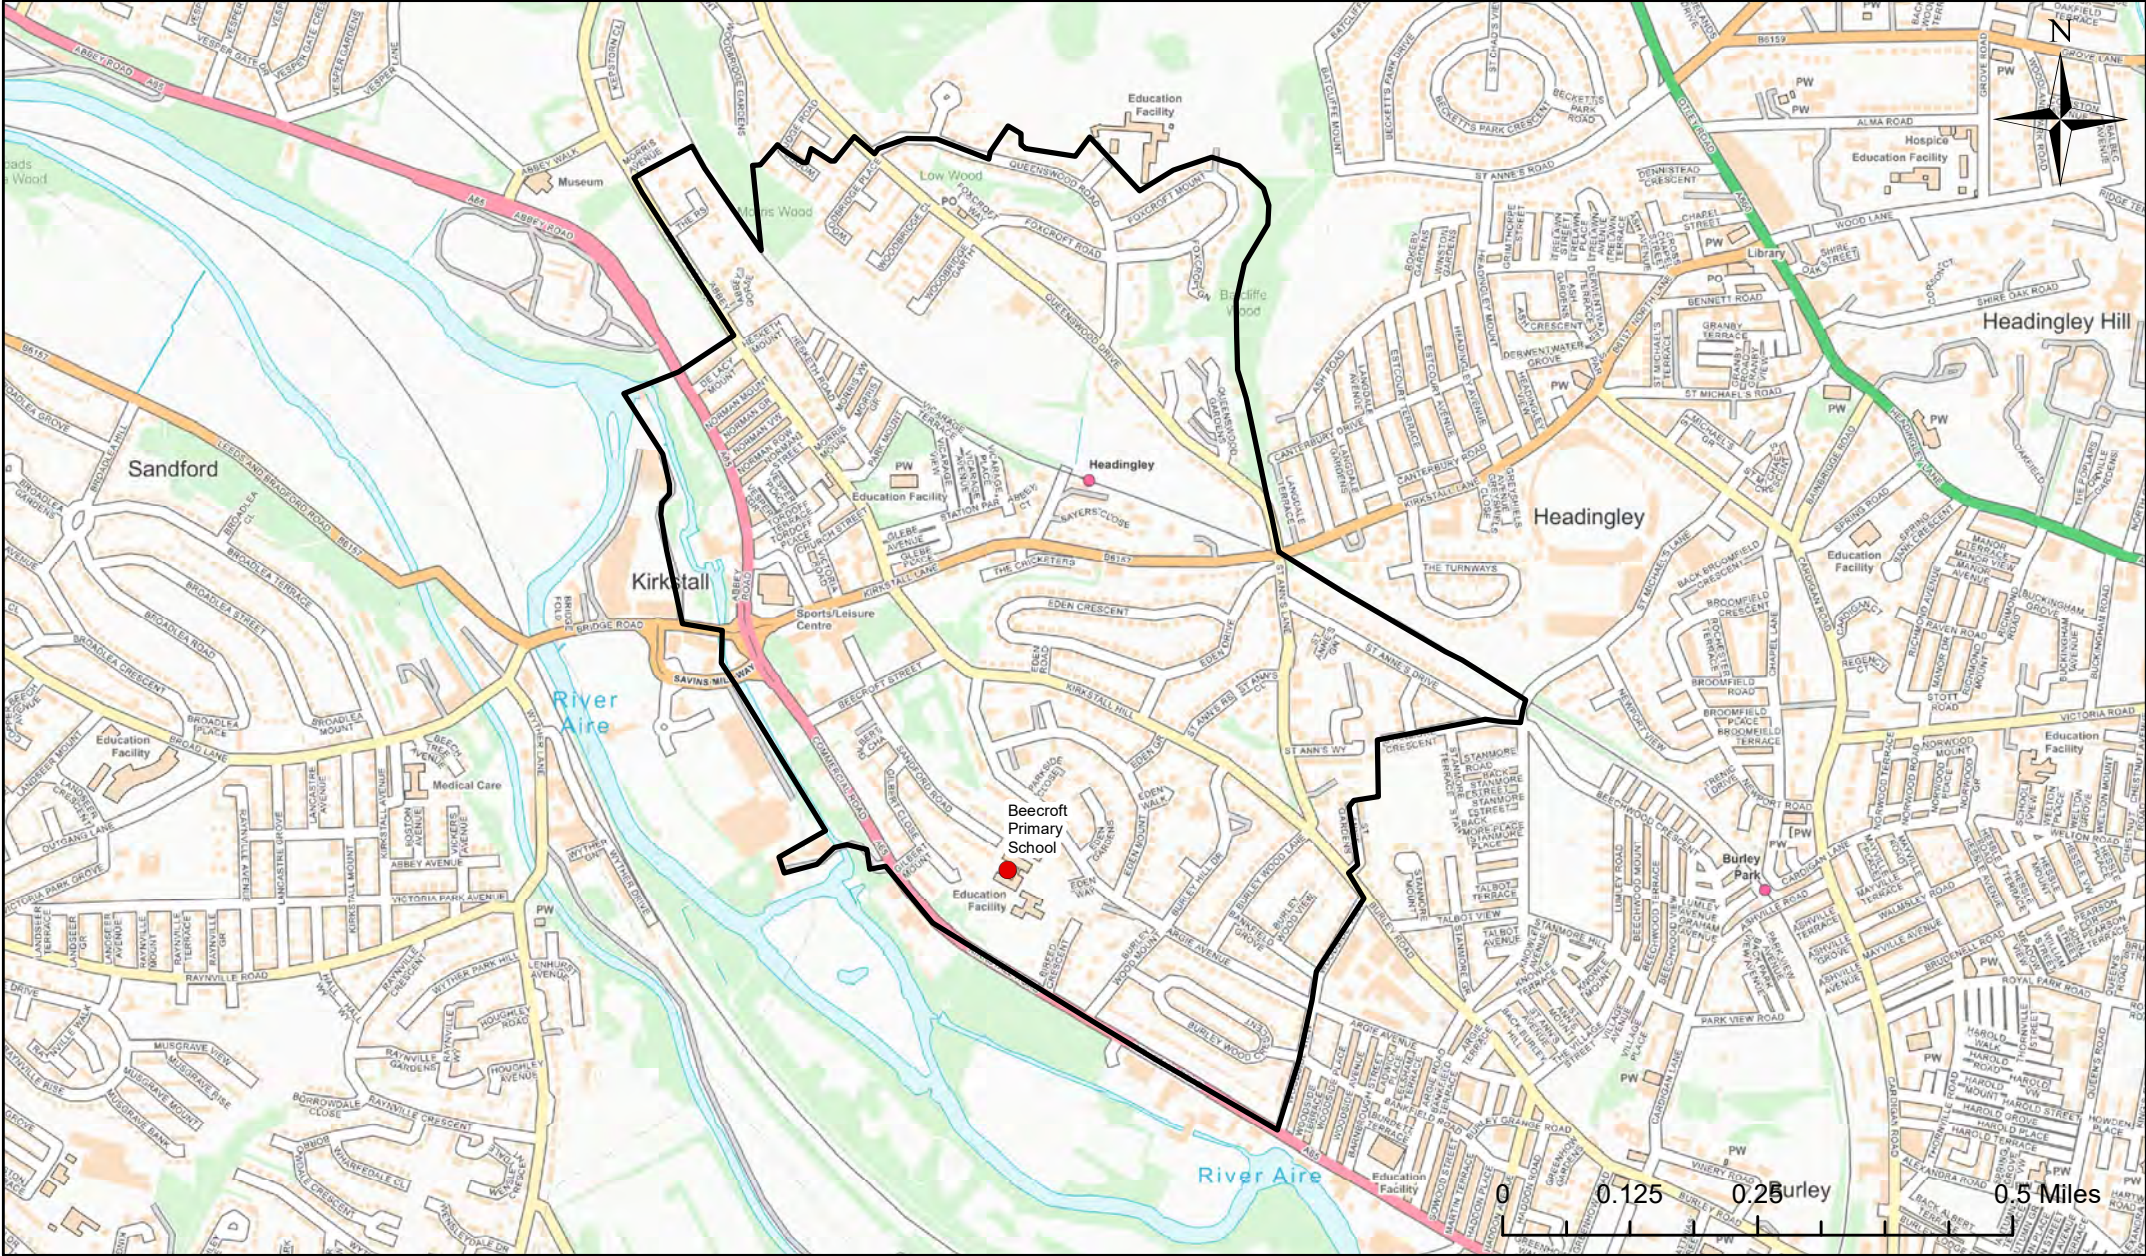

Becroft Primary School Catchment Area

© Crown Copyright. Leeds City Council - 100019567 (2022)
This map produced by the Children's Performance Service, Children's Services, Leeds City Council.

Applicants living in the catchment priority area are not guaranteed a place, but their application would meet the catchment priority of the school's admission policy.
You can look up your individual address at www.leeds.gov.uk/apply to check if it has any priority.

Legend	
●	School
	Catchment Area