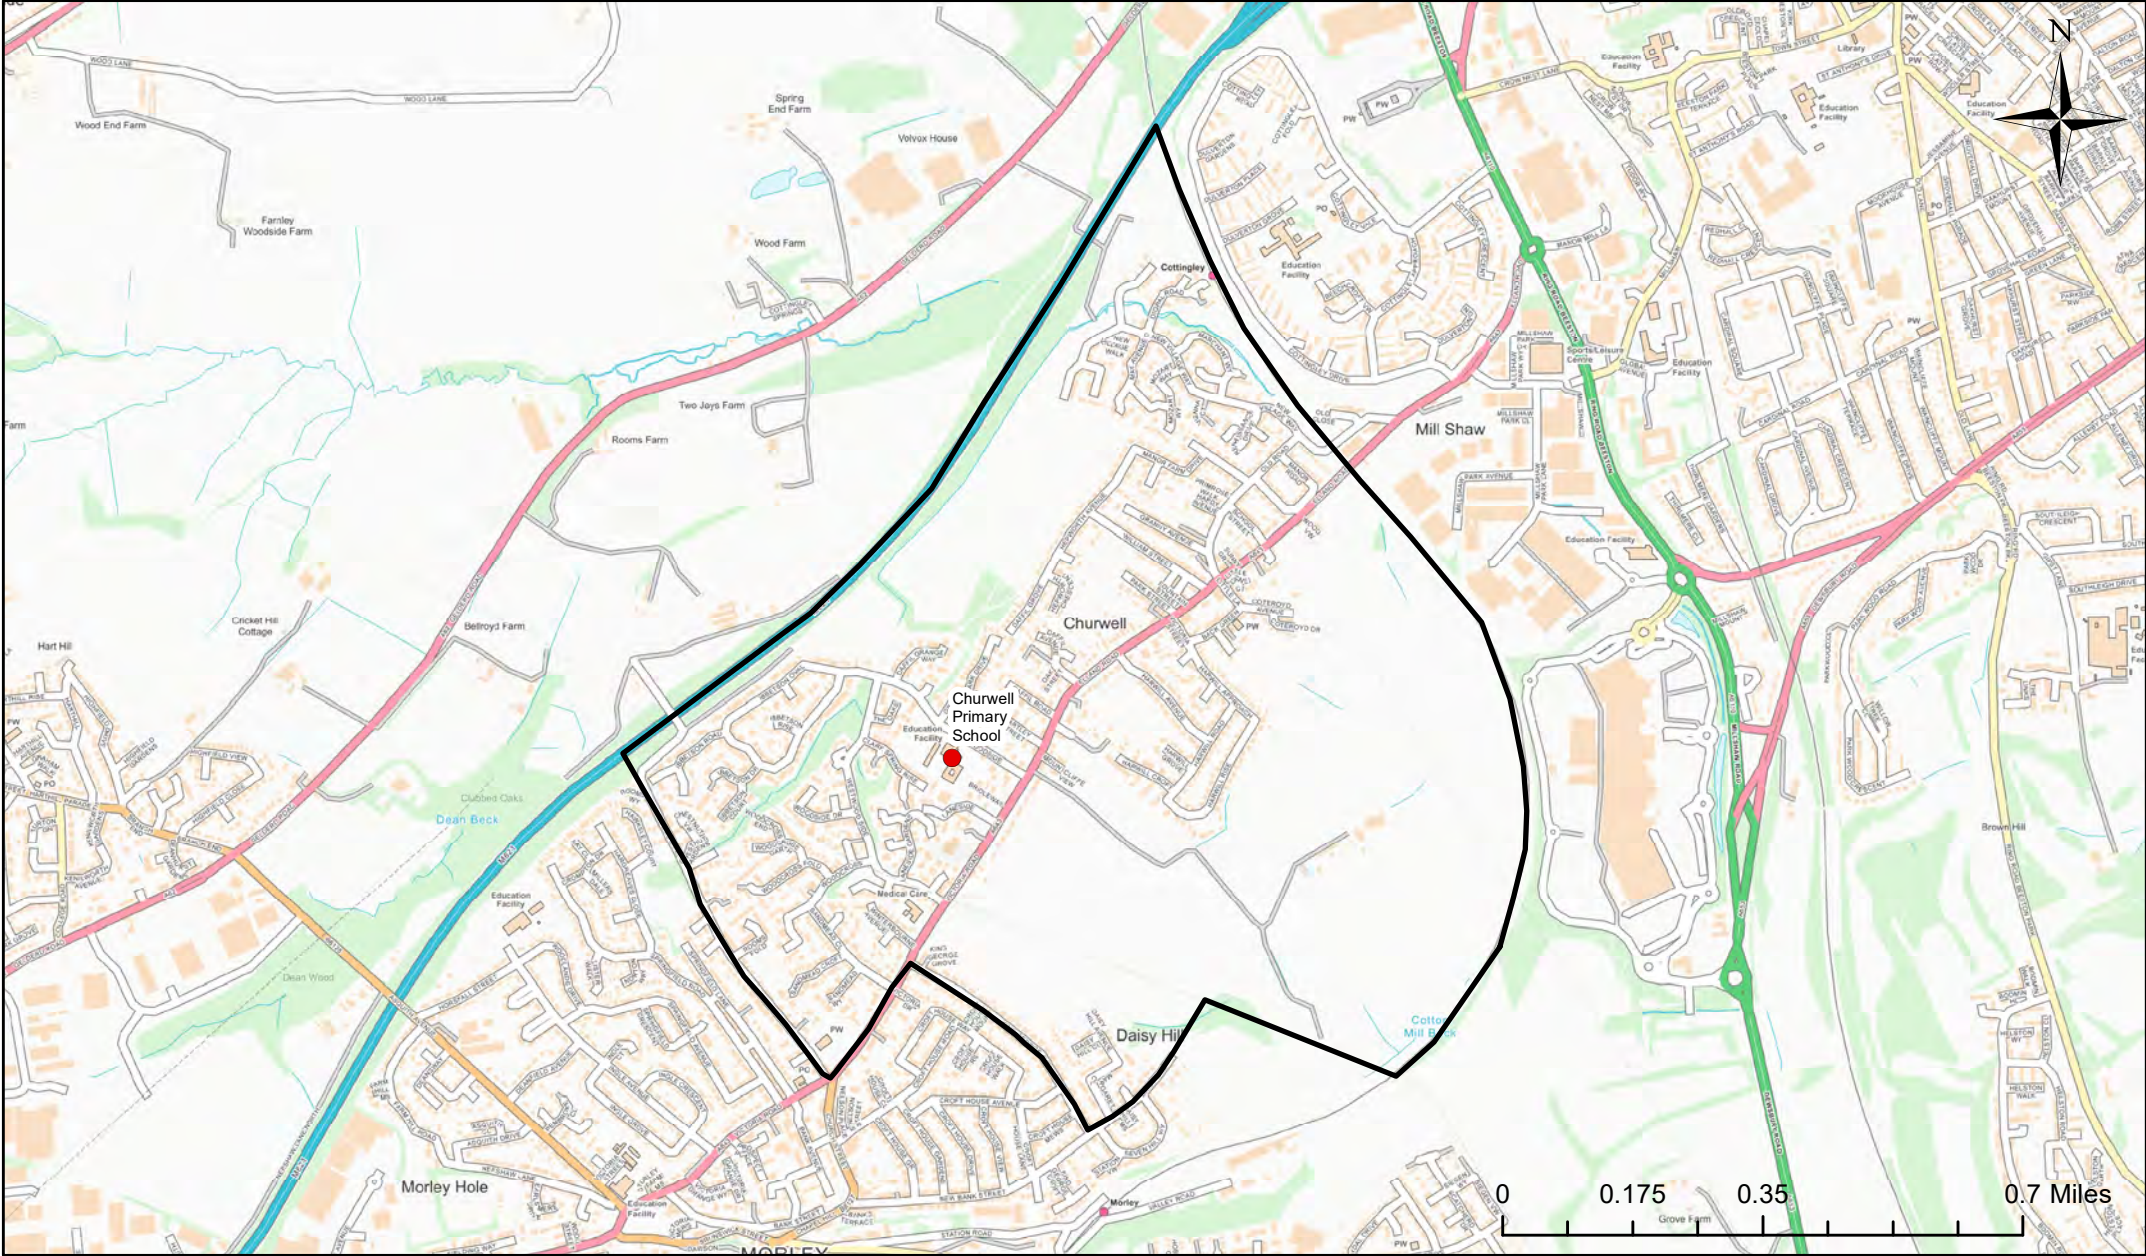

Churwell Primary School Catchment Area

© Crown Copyright. Leeds City Council - 100019567 (2022)
This map produced by the Children's Performance Service, Children's Services, Leeds City Council.

Applicants living in the catchment priority area are not guaranteed a place, but their application would meet the catchment priority of the school's admission policy.
You can look up your individual address at www.leeds.gov.uk/apply to check if it has any priority.

Legend

- School
- Catchment Area