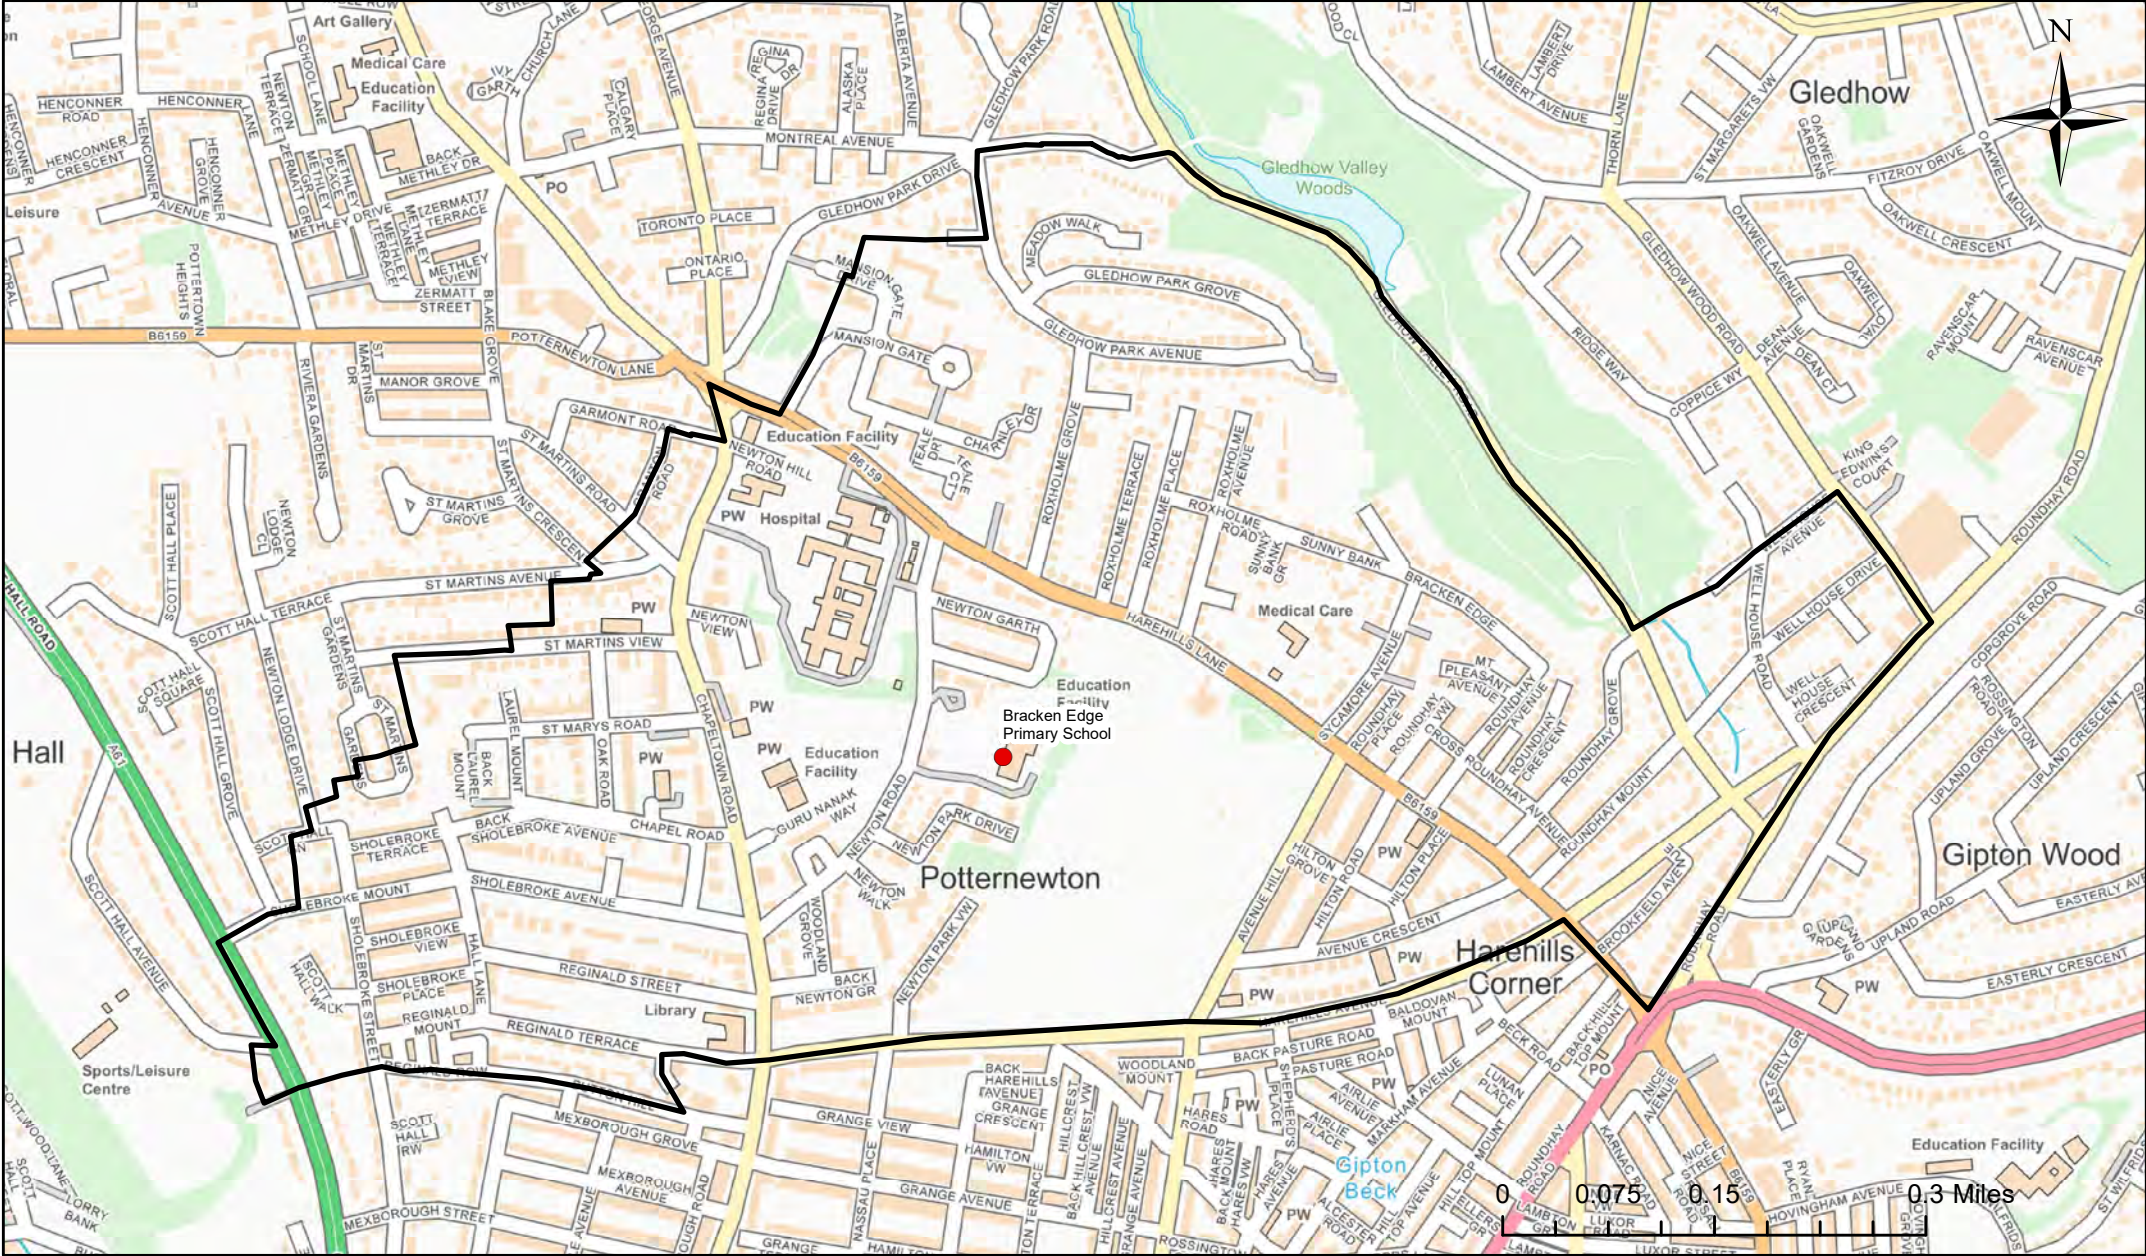

Bracken Edge Primary School Catchment Area

© Crown Copyright. Leeds City Council - 100019567 (2022)
This map produced by the Children's Performance Service, Children's Services, Leeds City Council.

Applicants living in the catchment priority area are not guaranteed a place, but their application would meet the catchment priority of the school's admission policy.
You can look up your individual address at www.leeds.gov.uk/apply to check if it has any priority.