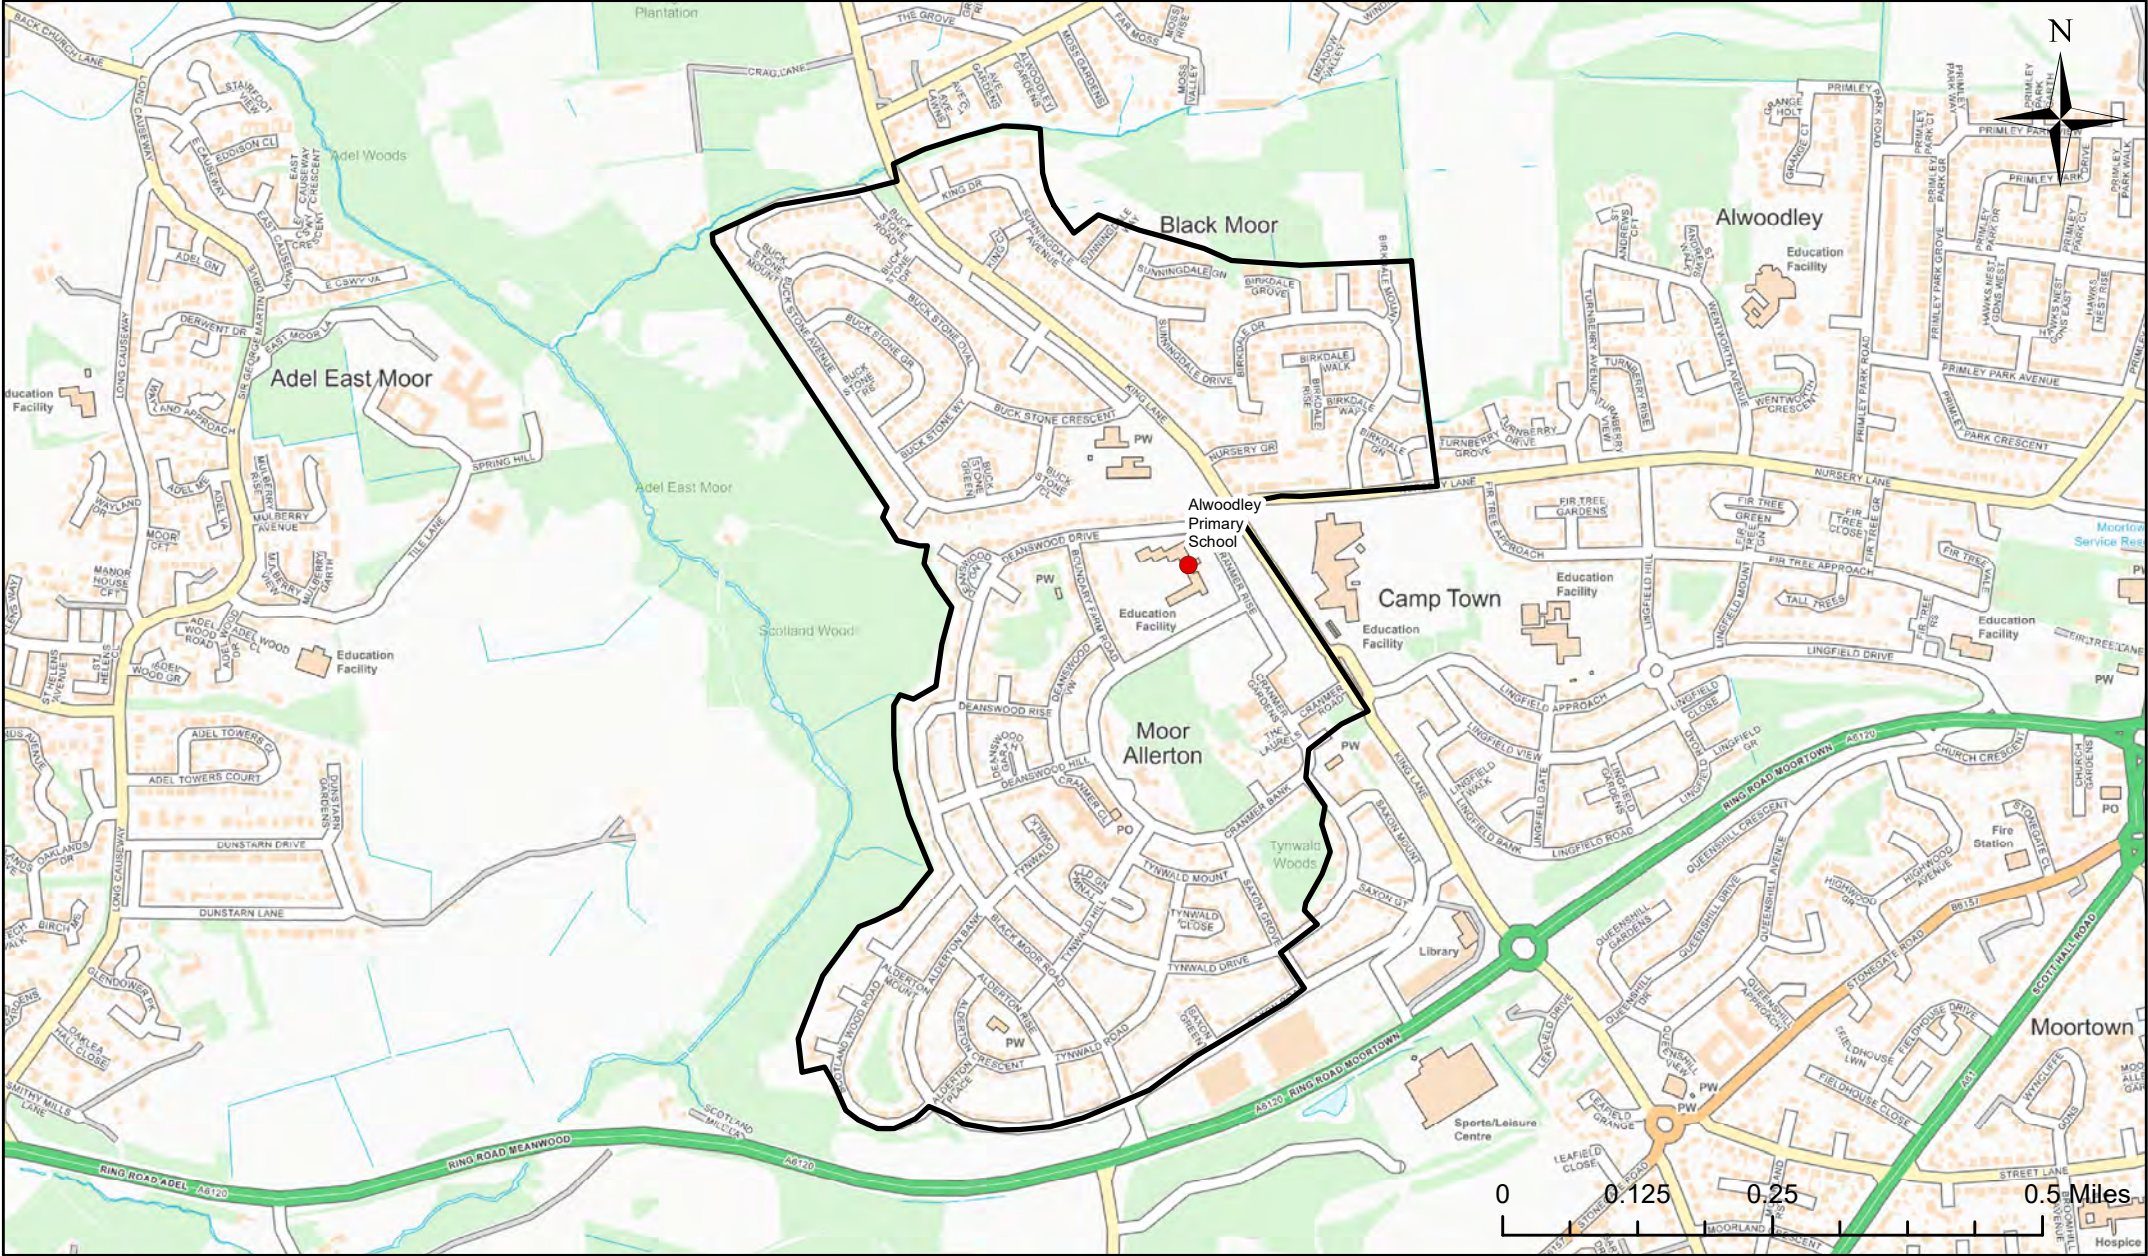

Alwoodley Primary School Catchment Area

© Crown Copyright. Leeds City Council - 100019567 (2022)
This map produced by the Children's Performance Service, Children's Services, Leeds City Council.

Applicants living in the catchment priority area are not guaranteed a place, but their application would meet the catchment priority of the school's admission policy.
You can look up your individual address at www.leeds.gov.uk/apply to check if it has any priority.

Legend	
●	School
	Catchment Area