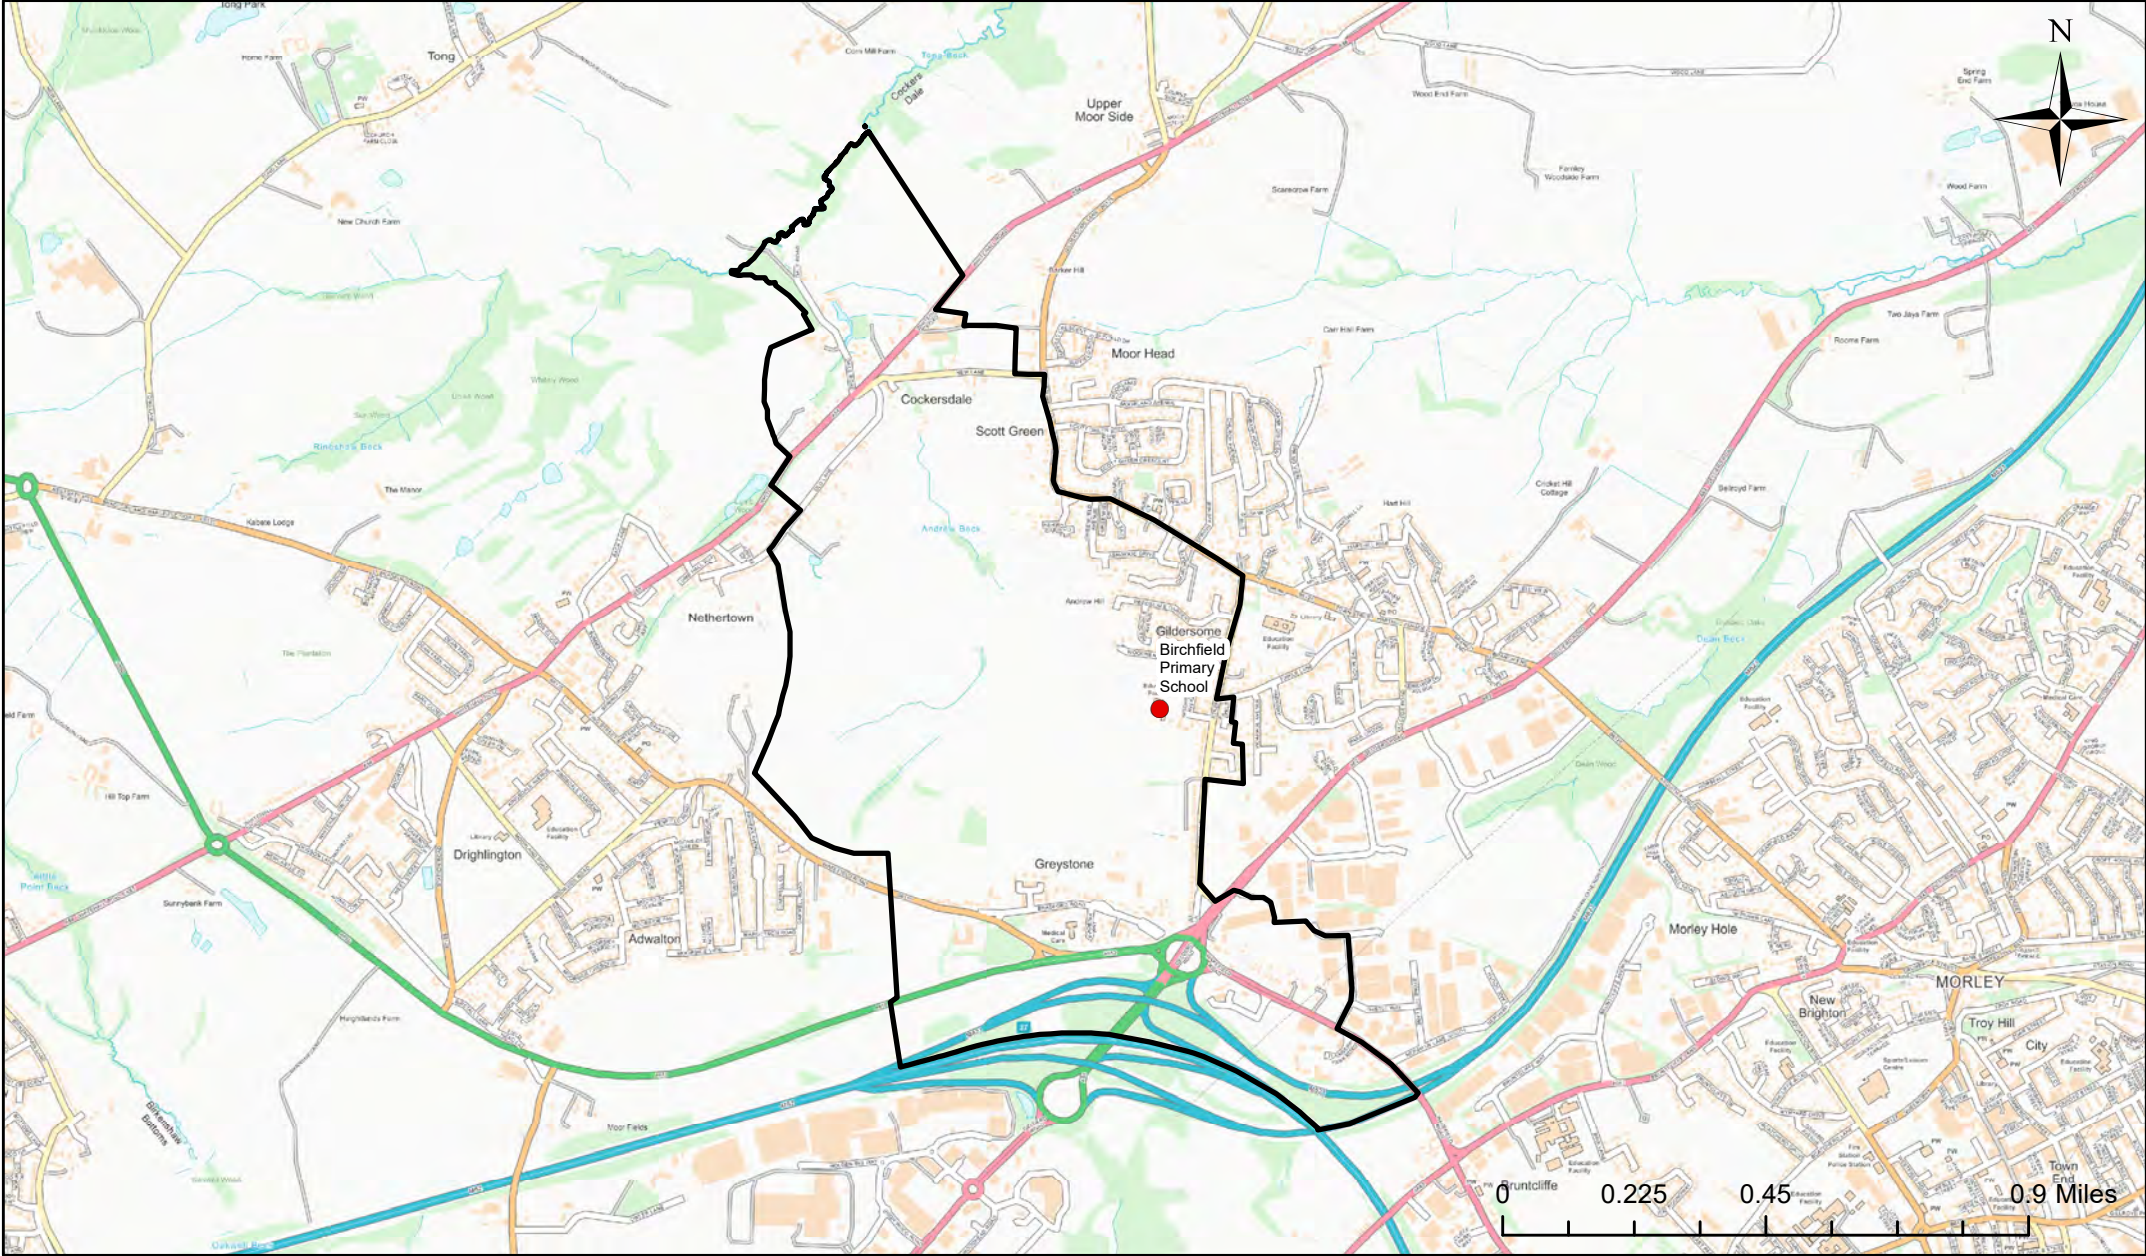

Birchfield Primary School Catchment Area

© Crown Copyright. Leeds City Council - 100019567 (2022)
This map produced by the Children's Performance Service, Children's Services, Leeds City Council.

Applicants living in the catchment priority area are not guaranteed a place, but their application would meet the catchment priority of the school's admission policy.
You can look up your individual address at www.leeds.gov.uk/apply to check if it has any priority.

Legend

- School
- Catchment Area