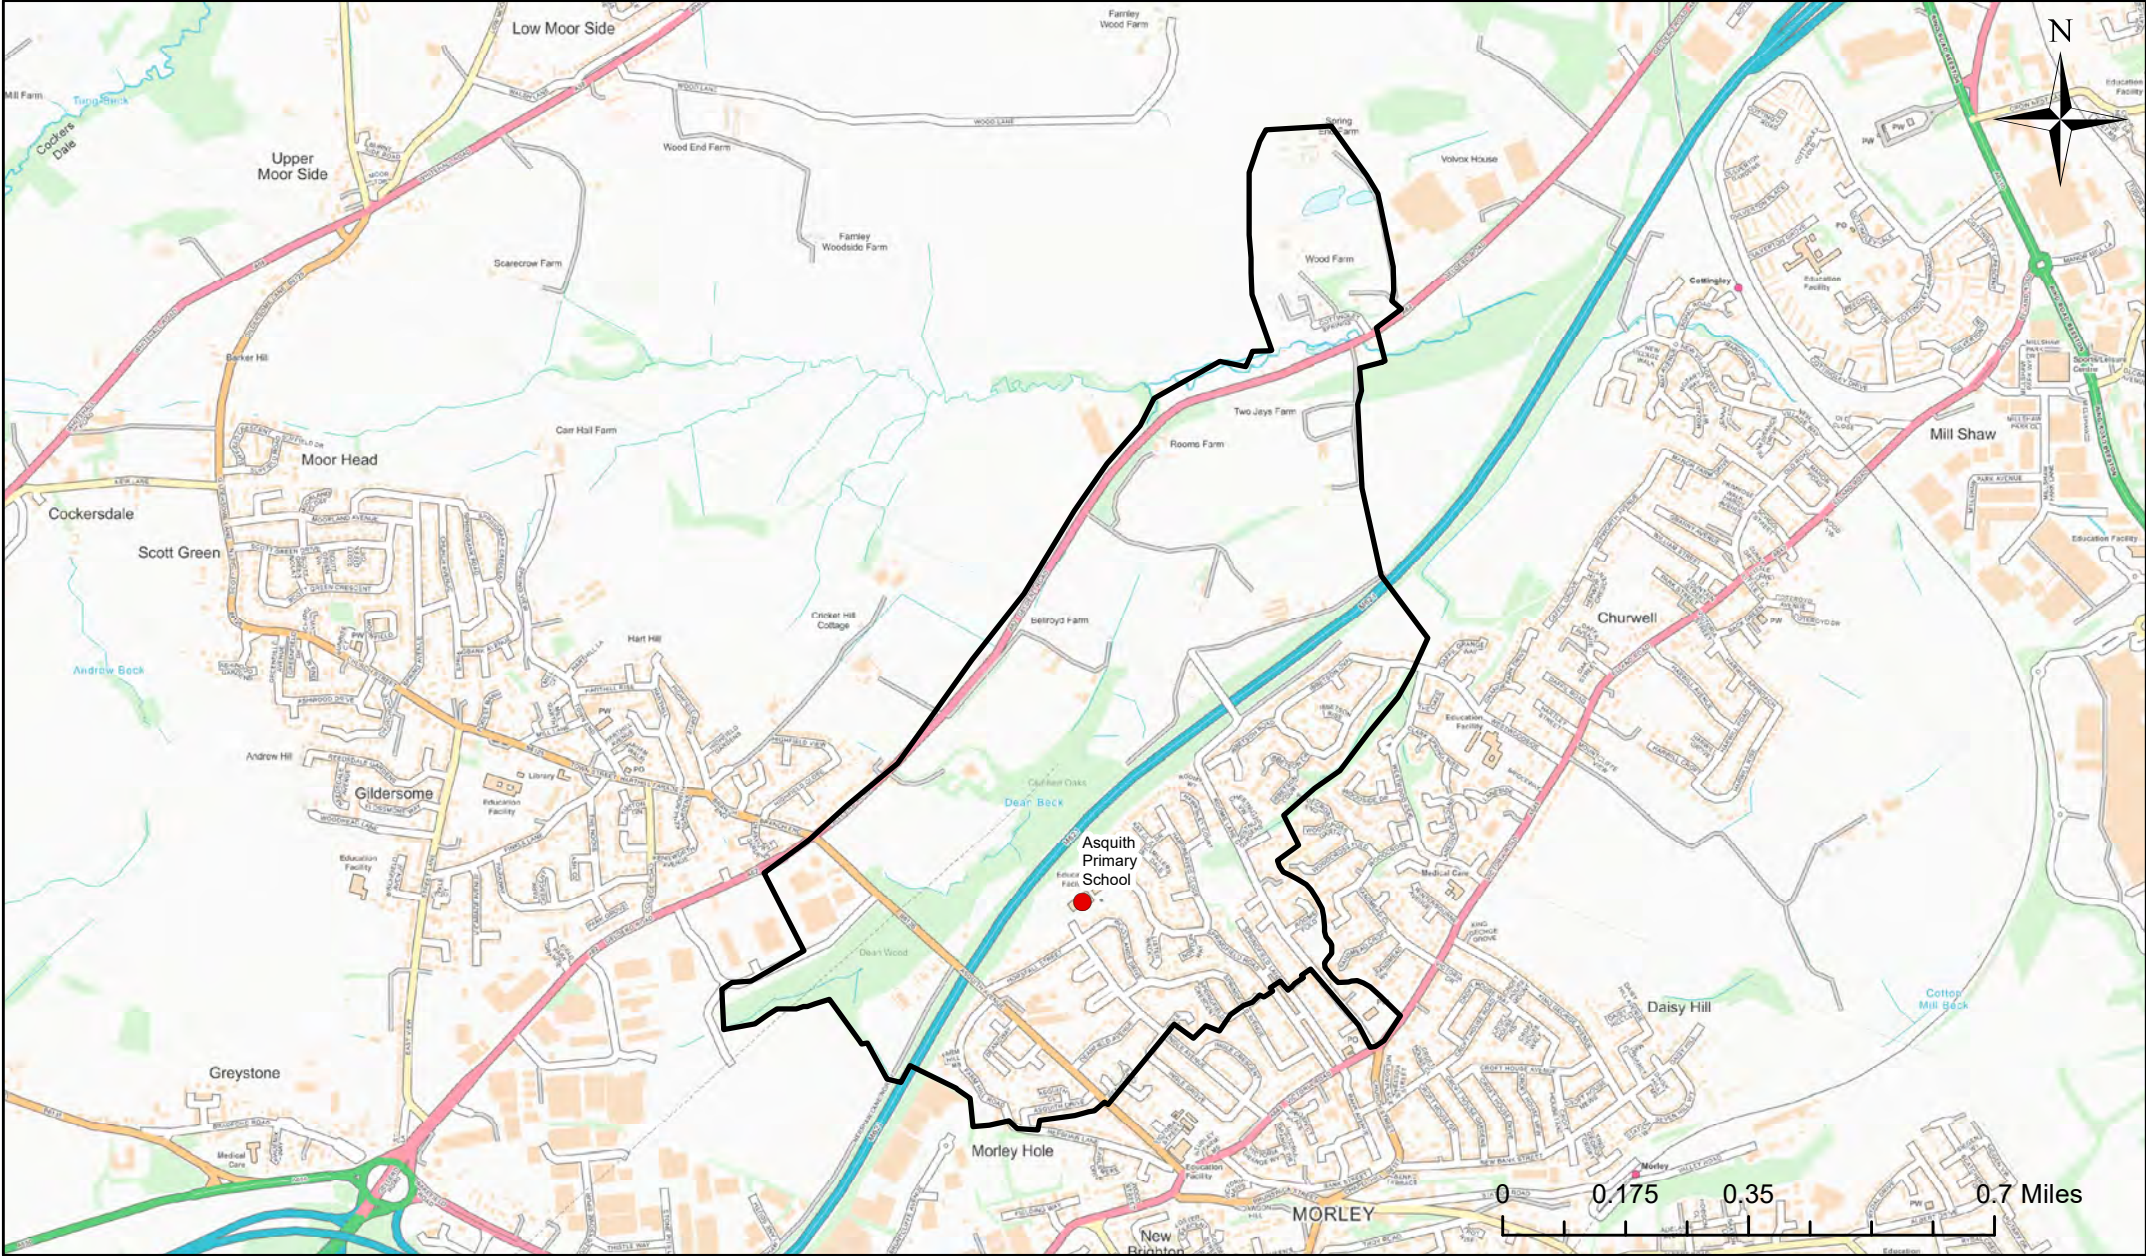

Asquith Primary School Catchment Area

© Crown Copyright. Leeds City Council - 100019567 (2022)
This map produced by the Children's Performance Service, Children's Services, Leeds City Council.

Applicants living in the catchment priority area are not guaranteed a place, but their application would meet the catchment priority of the school's admission policy.
You can look up your individual address at www.leeds.gov.uk/apply to check if it has any priority.

Legend	
●	School
	Catchment Area