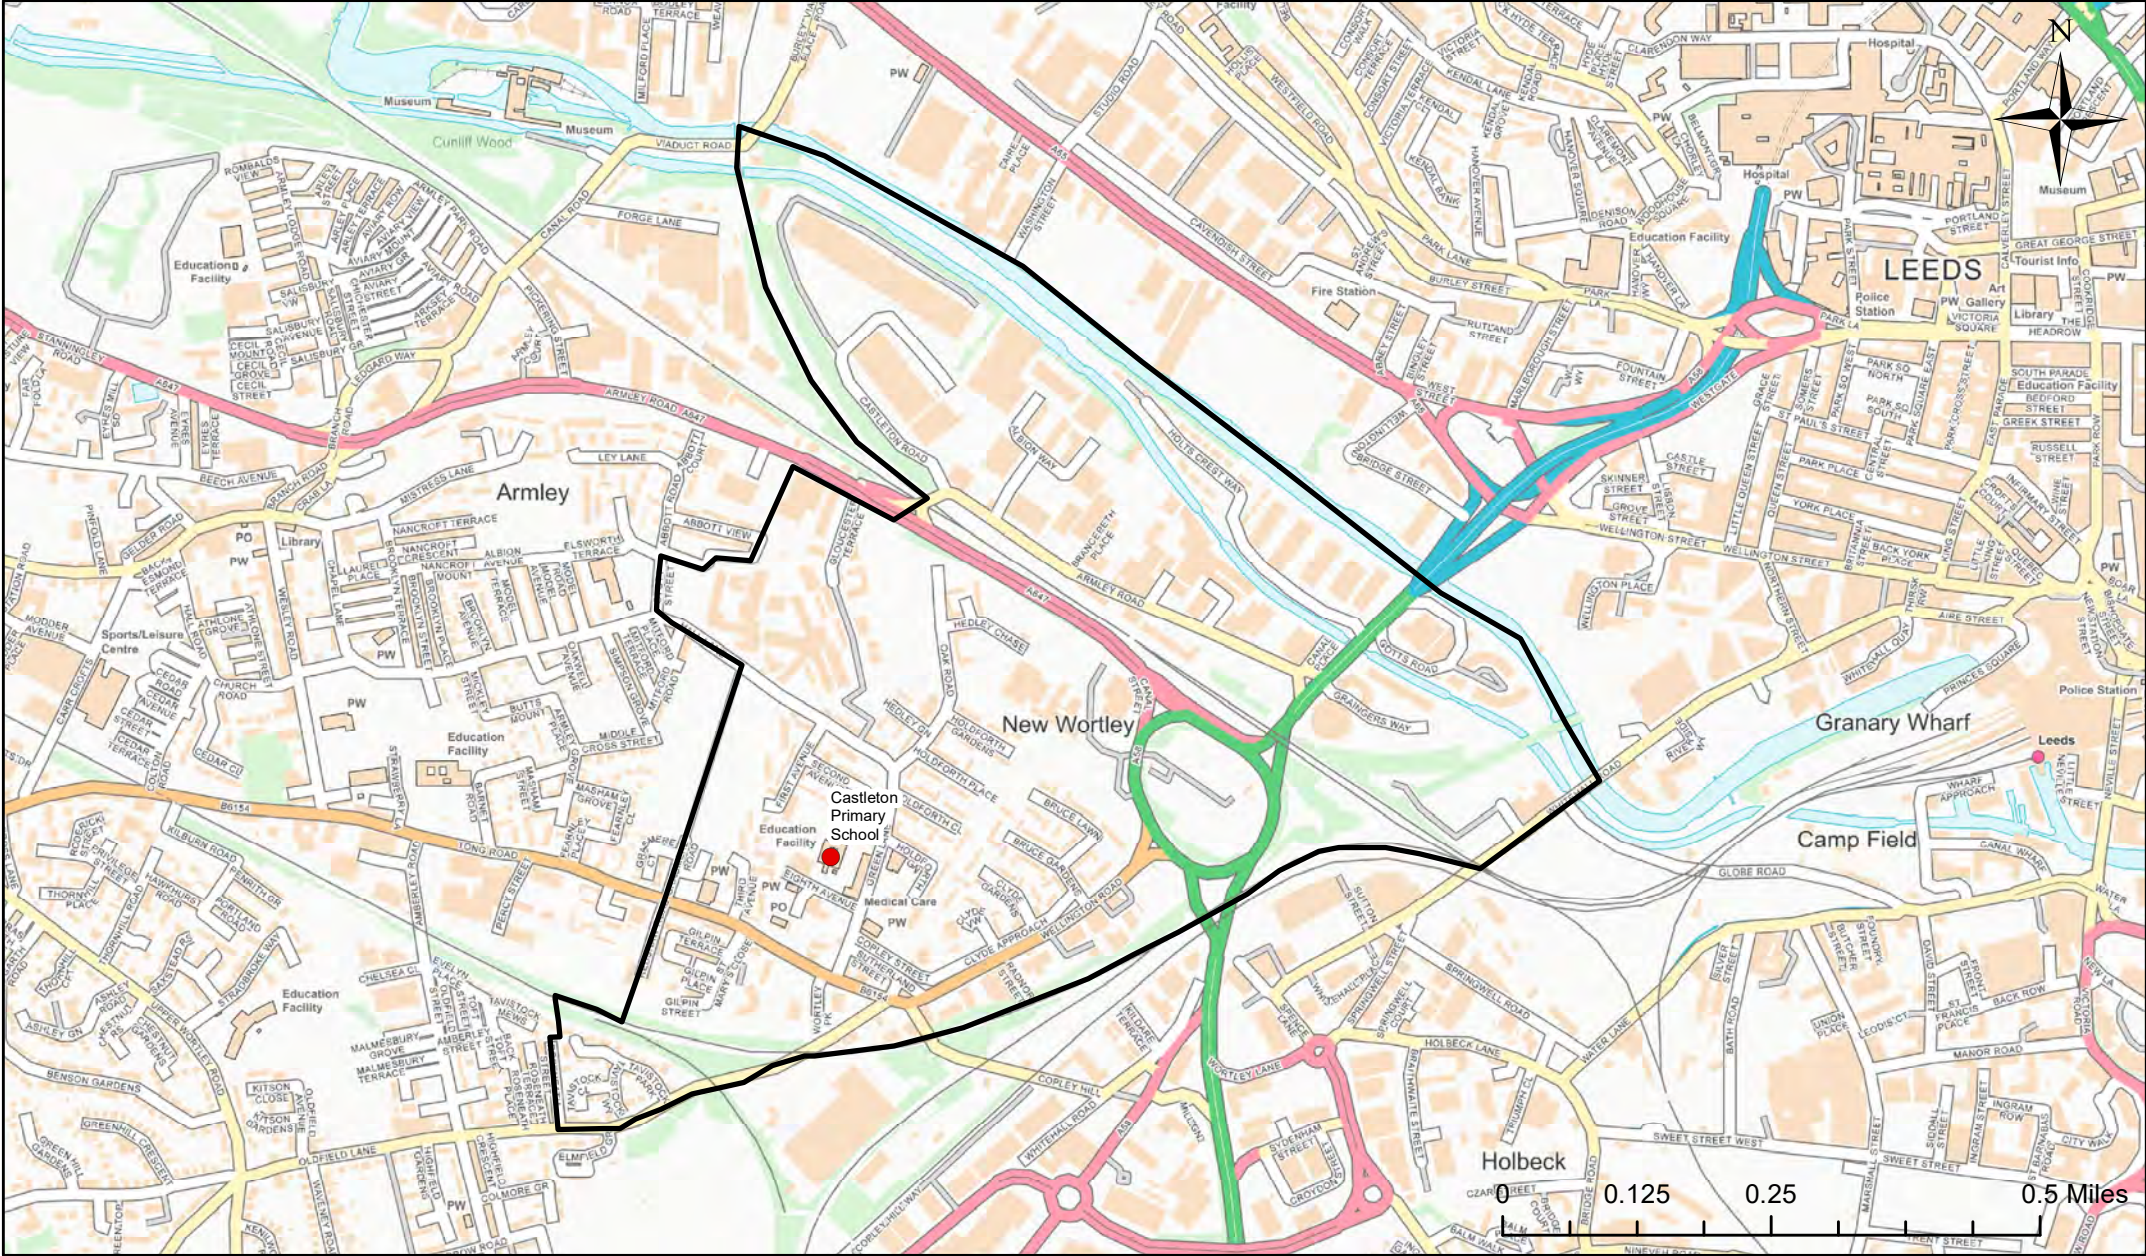

Castleton Primary School Catchment Area

© Crown Copyright. Leeds City Council - 100019567 (2022)
This map produced by the Children's Performance Service, Children's Services, Leeds City Council.

You can look up your individual address at www.leeds.gov.uk/apply to check if it has any priority.

Legend	
●	School
	Catchment Area