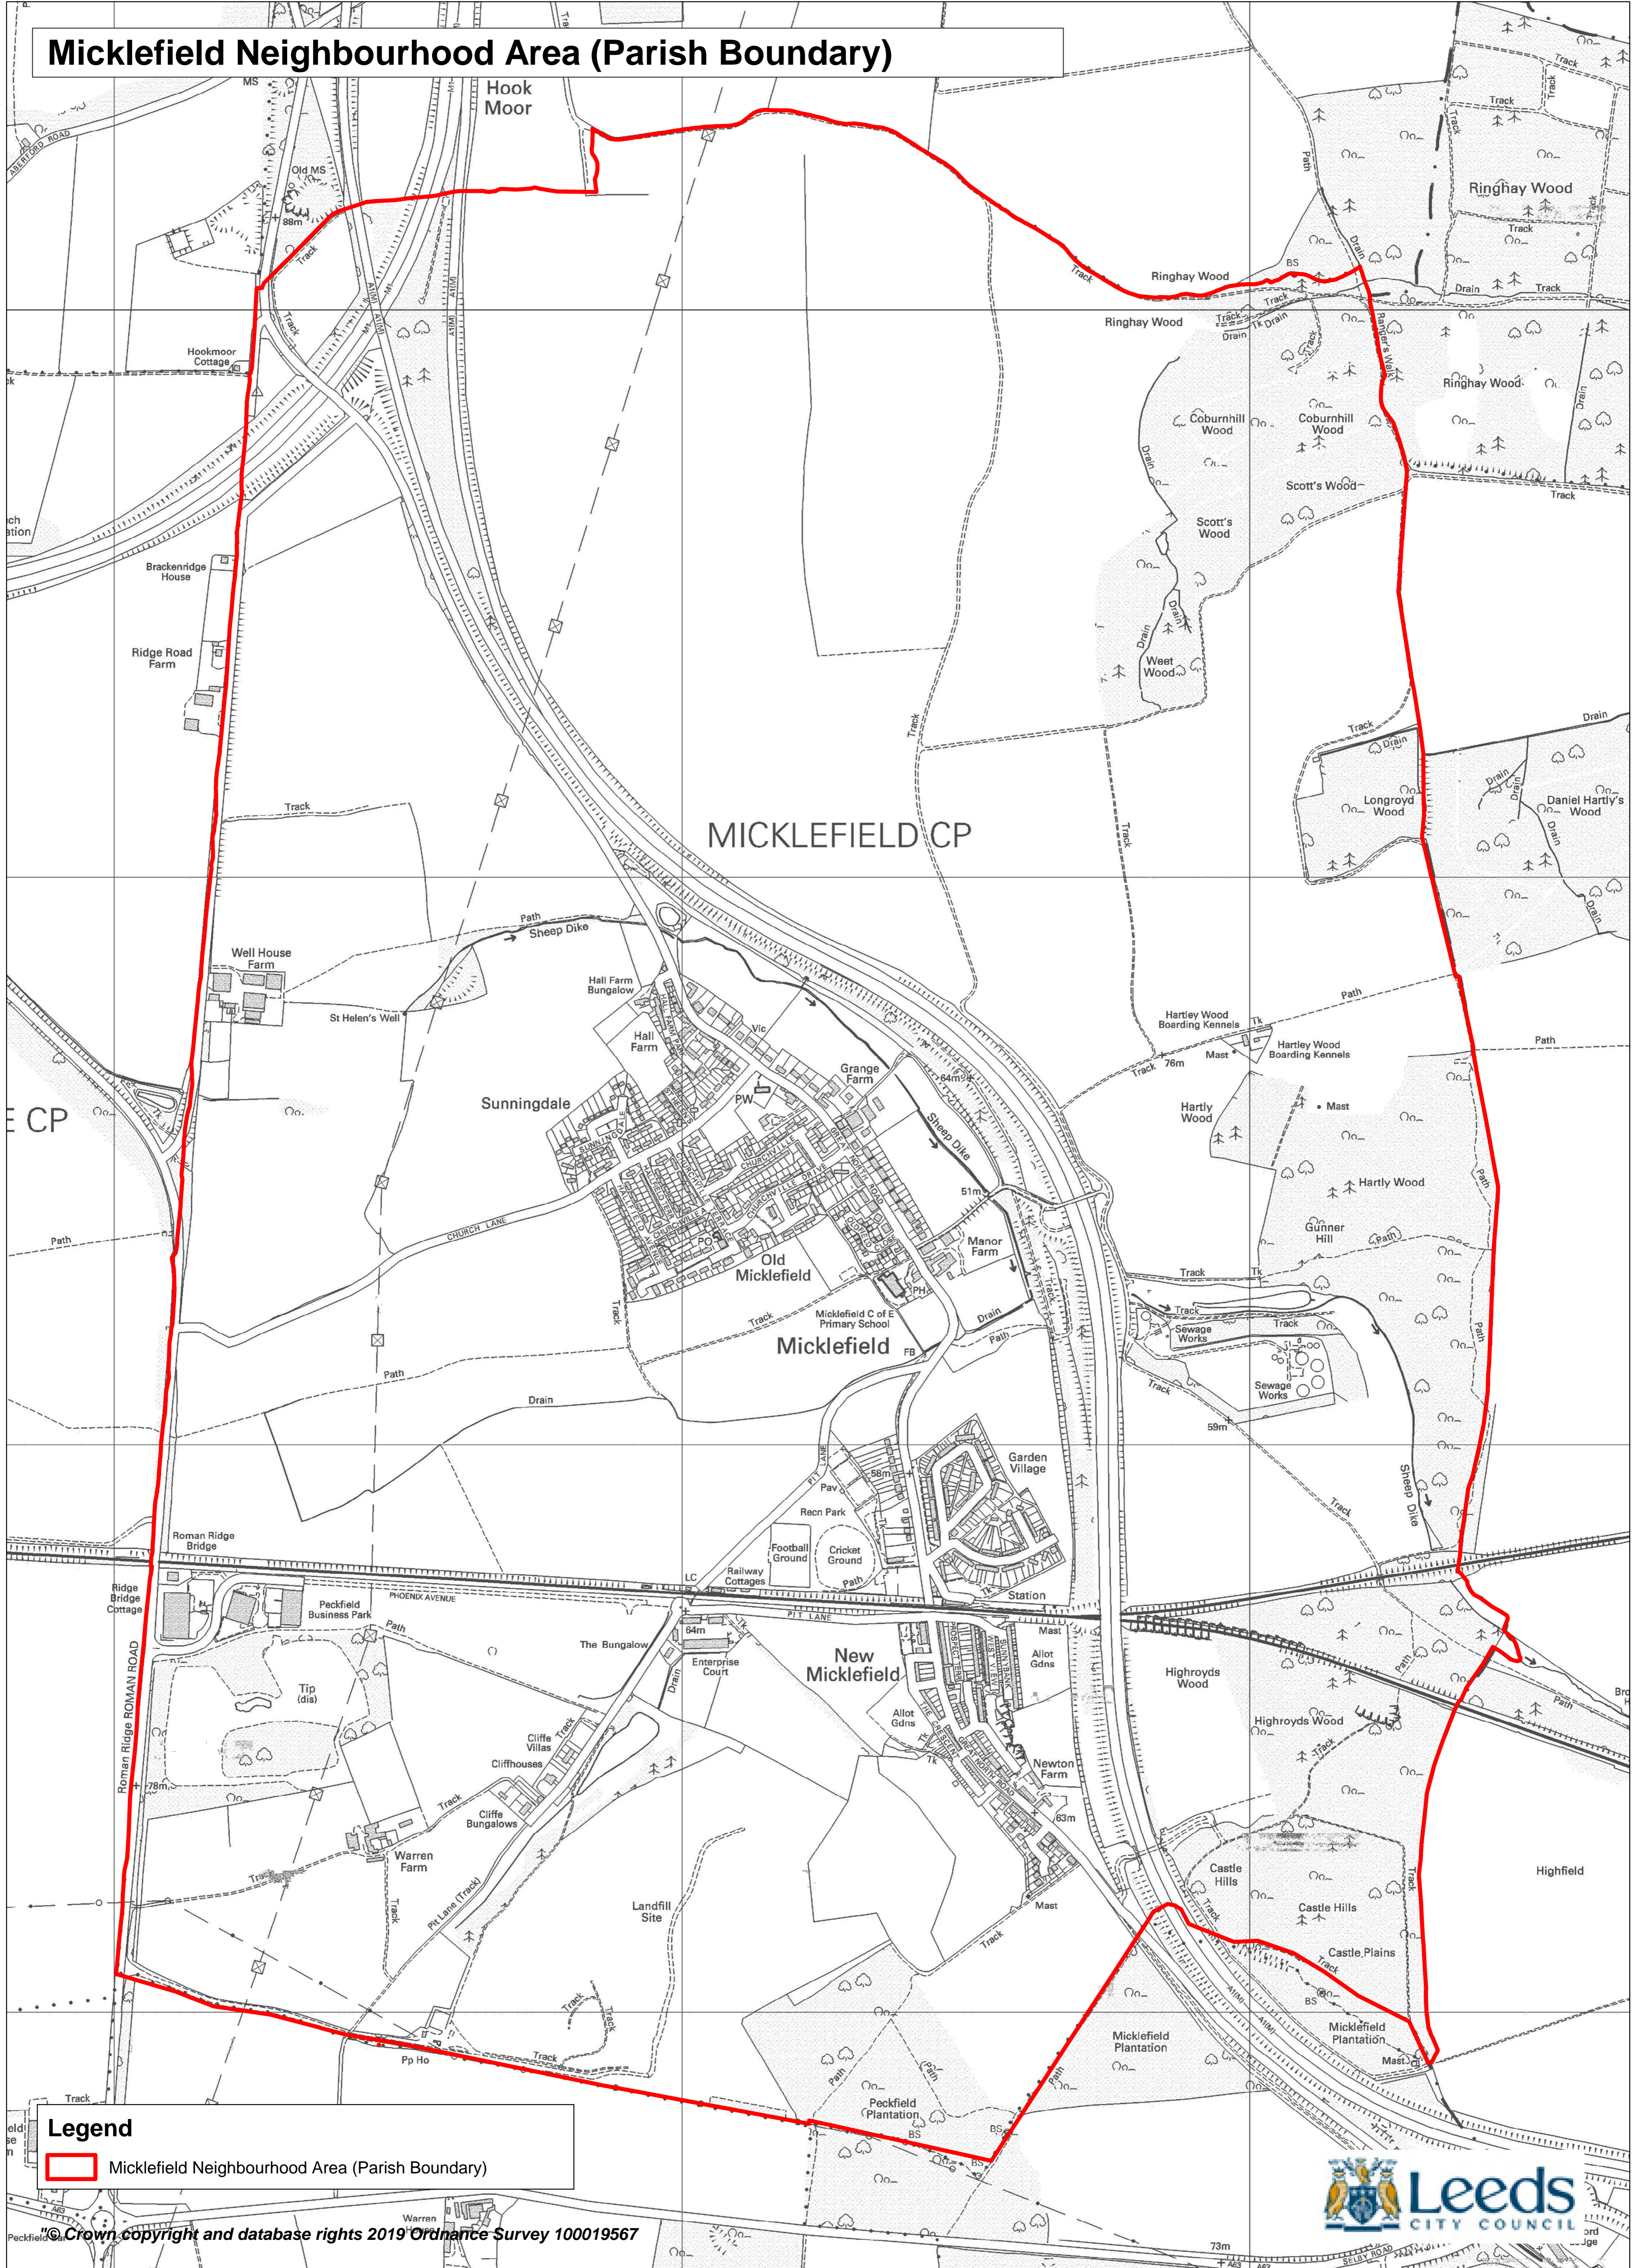

Micklefield Neighbourhood Area (Parish Boundary)

Legend
[Red outline] Micklefield Neighbourhood Area (Parish Boundary)

© Crown copyright and database rights 2019 Ordnance Survey 100019567