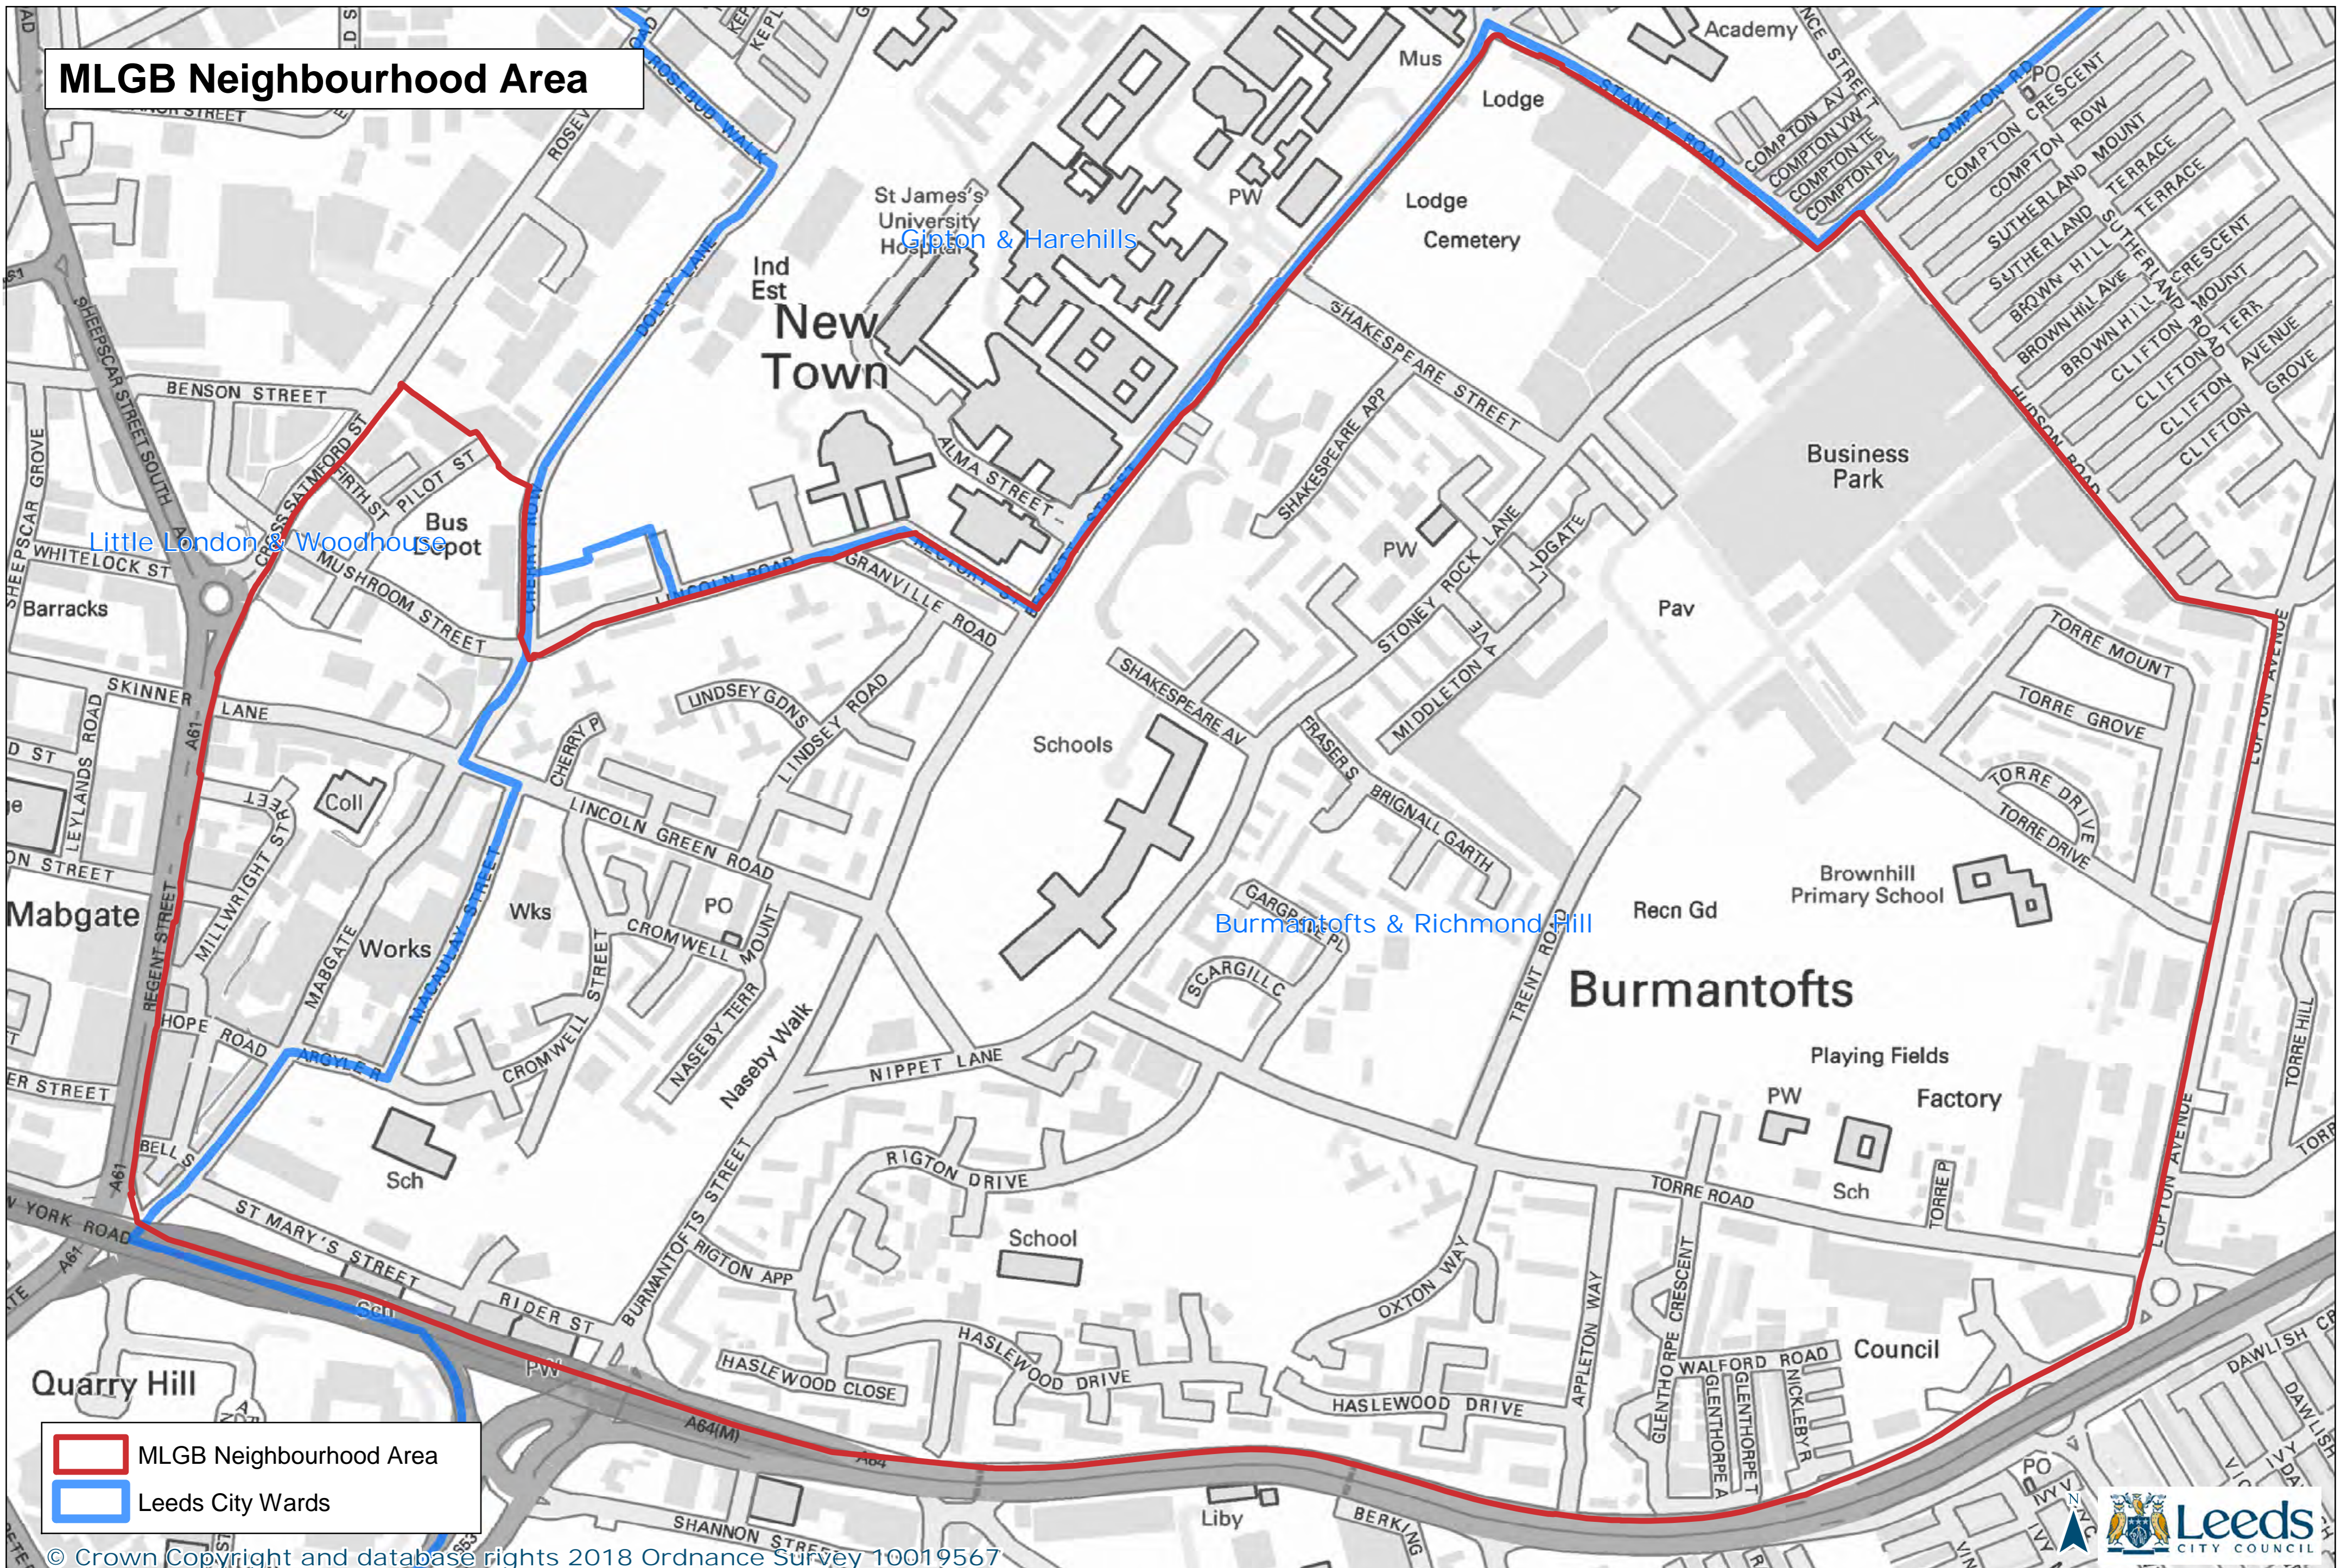

MLGB Neighbourhood Area

- MLGB Neighbourhood Area
- Leeds City Wards

© Crown Copyright and database rights 2018 Ordnance Survey 10019567

PRODUCED BY CITY DEVELOPMENT, GIS MAPPING & DATA TEAM, LEEDS CITY COUNCIL

Path: L:\CGM\Nazia Fazal\Projects\Abbie Miladinovic\Neighbourhood Planning\Potential Mabgate and Lincoln Green Neighbourhood Plan Area.mxd Produced by: NF Date: 01/08/2019