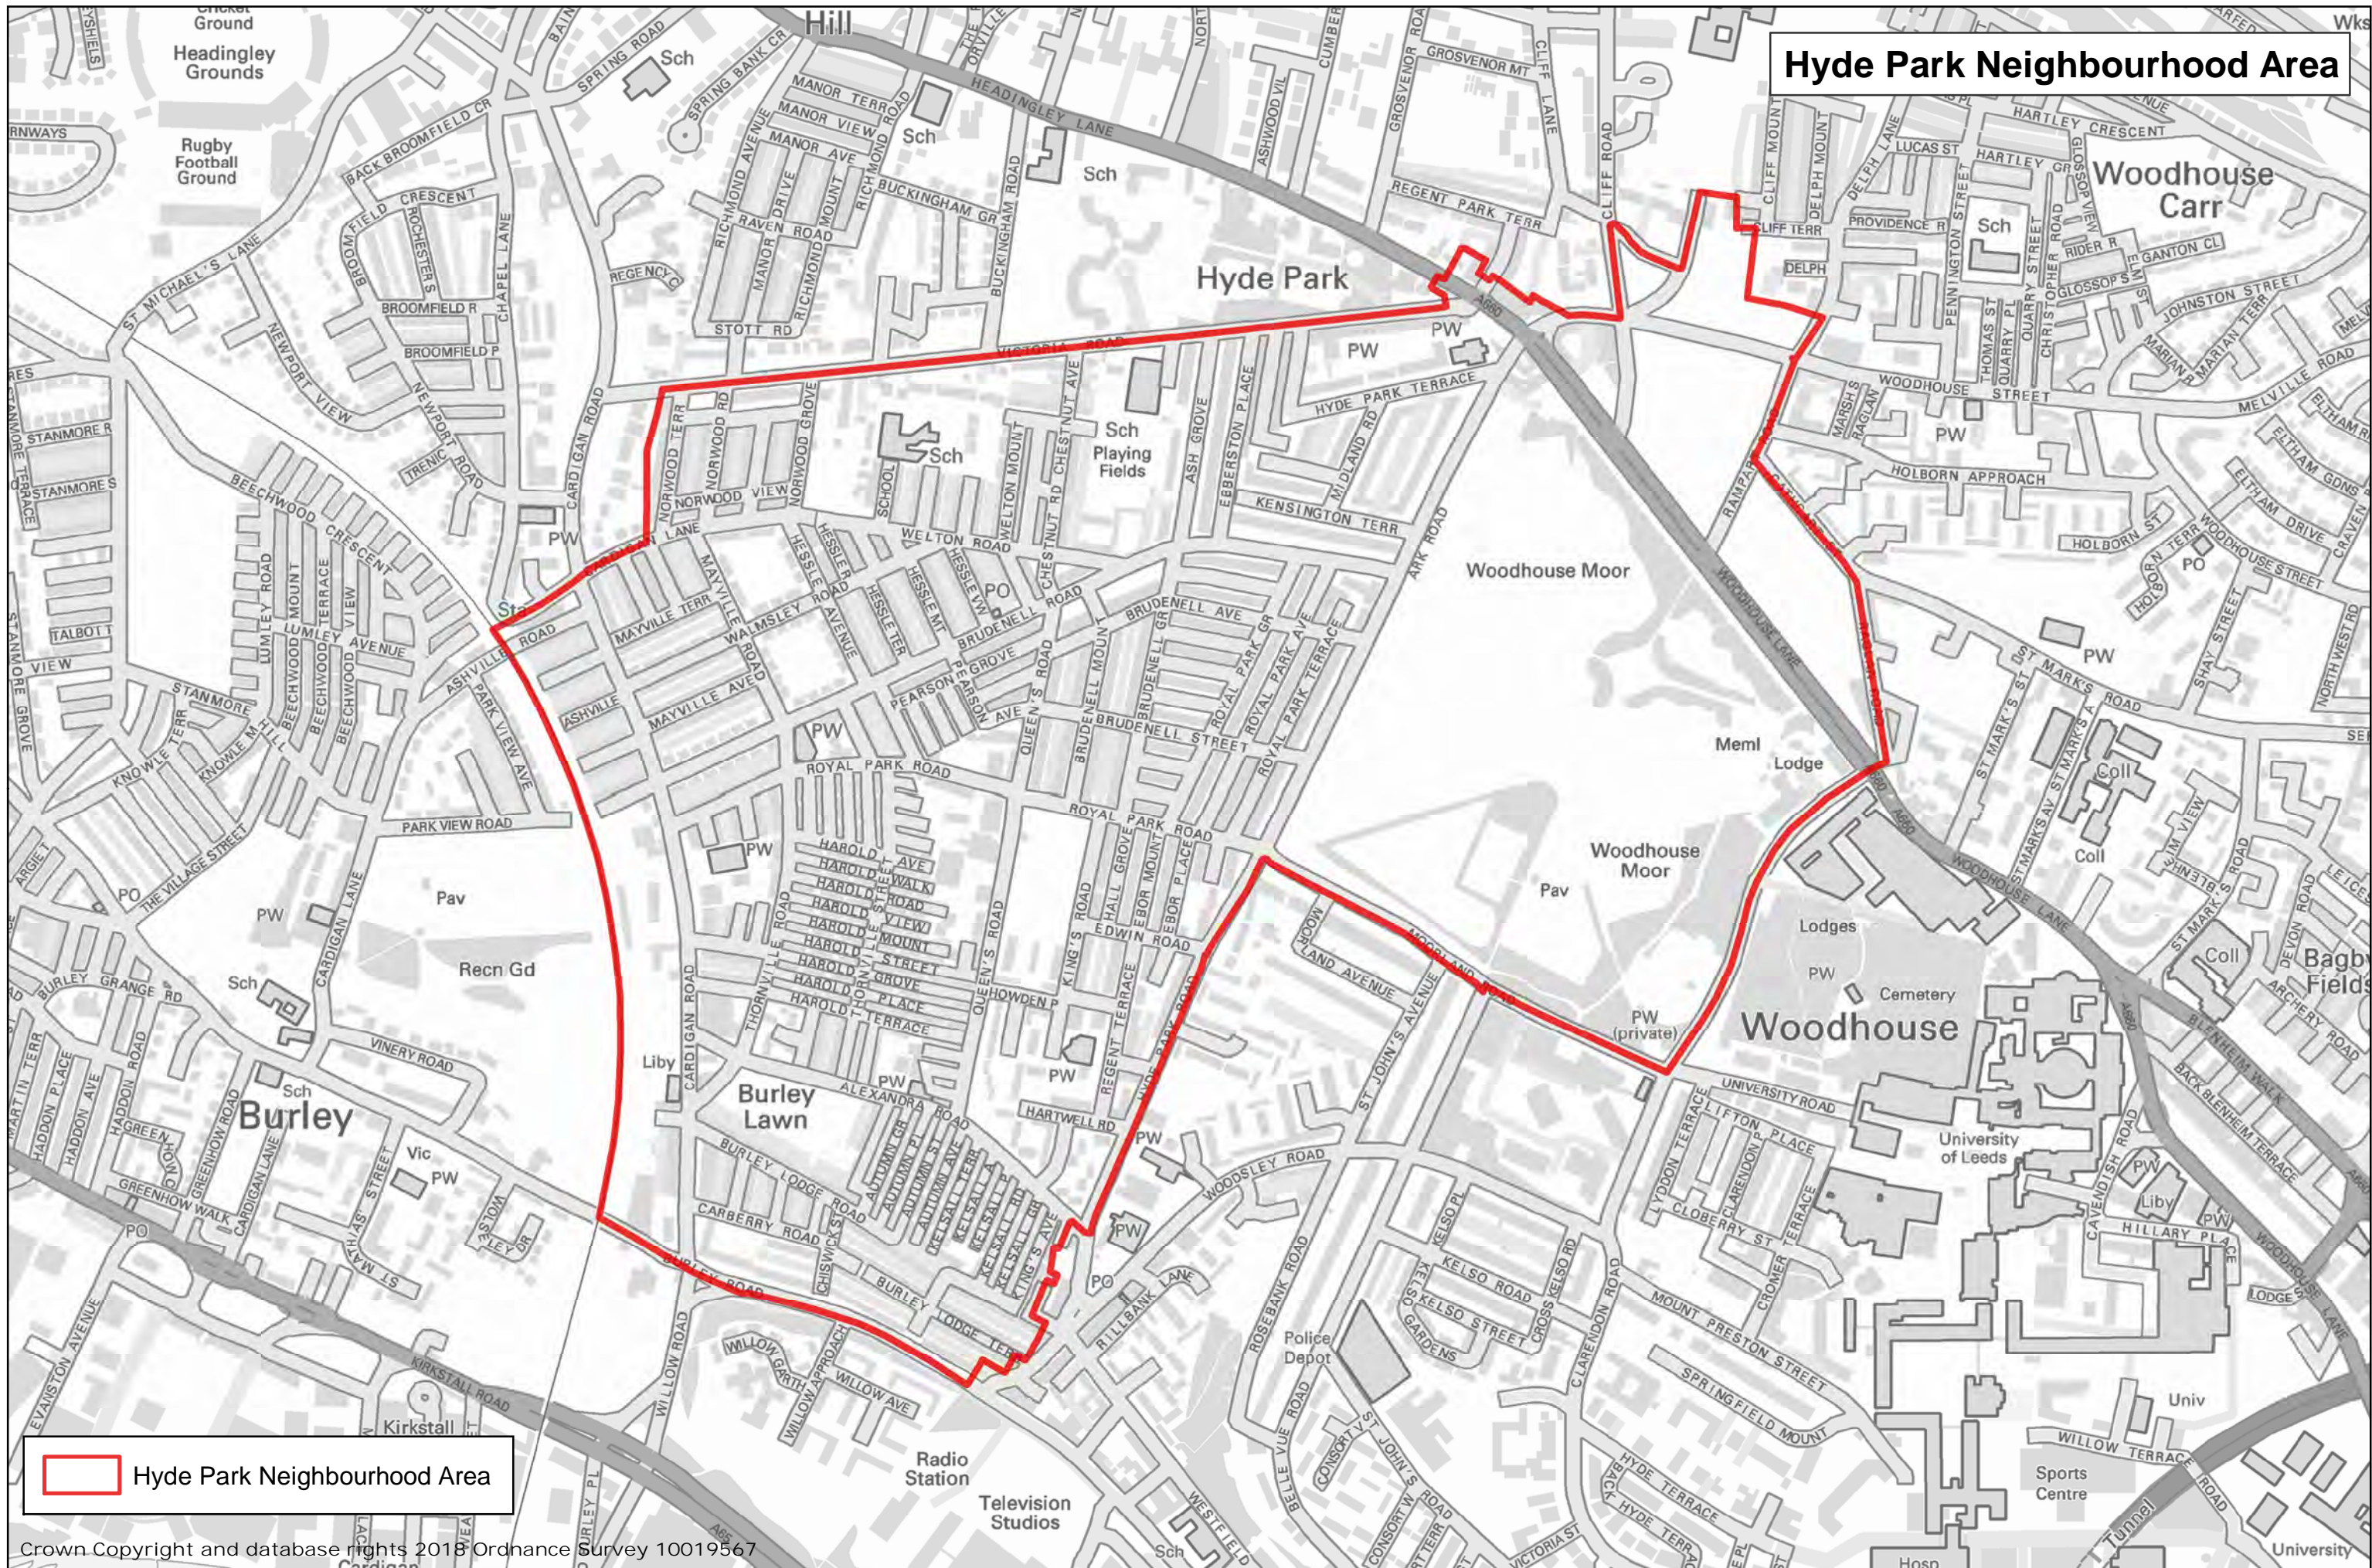

Hyde Park Neighbourhood Area

Hyde Park Neighbourhood Area

Crown Copyright and database rights 2018 Ordnance Survey 10019567

PRODUCED BY CITY DEVELOPMENT, GIS MAPPING & DATA TEAM, LEEDS CITY COUNCIL
Path: L:\CGM\GIS Projects\Neighbourhood Planning Progress\Headingley\Headingley Neighbourhood Area.mxd