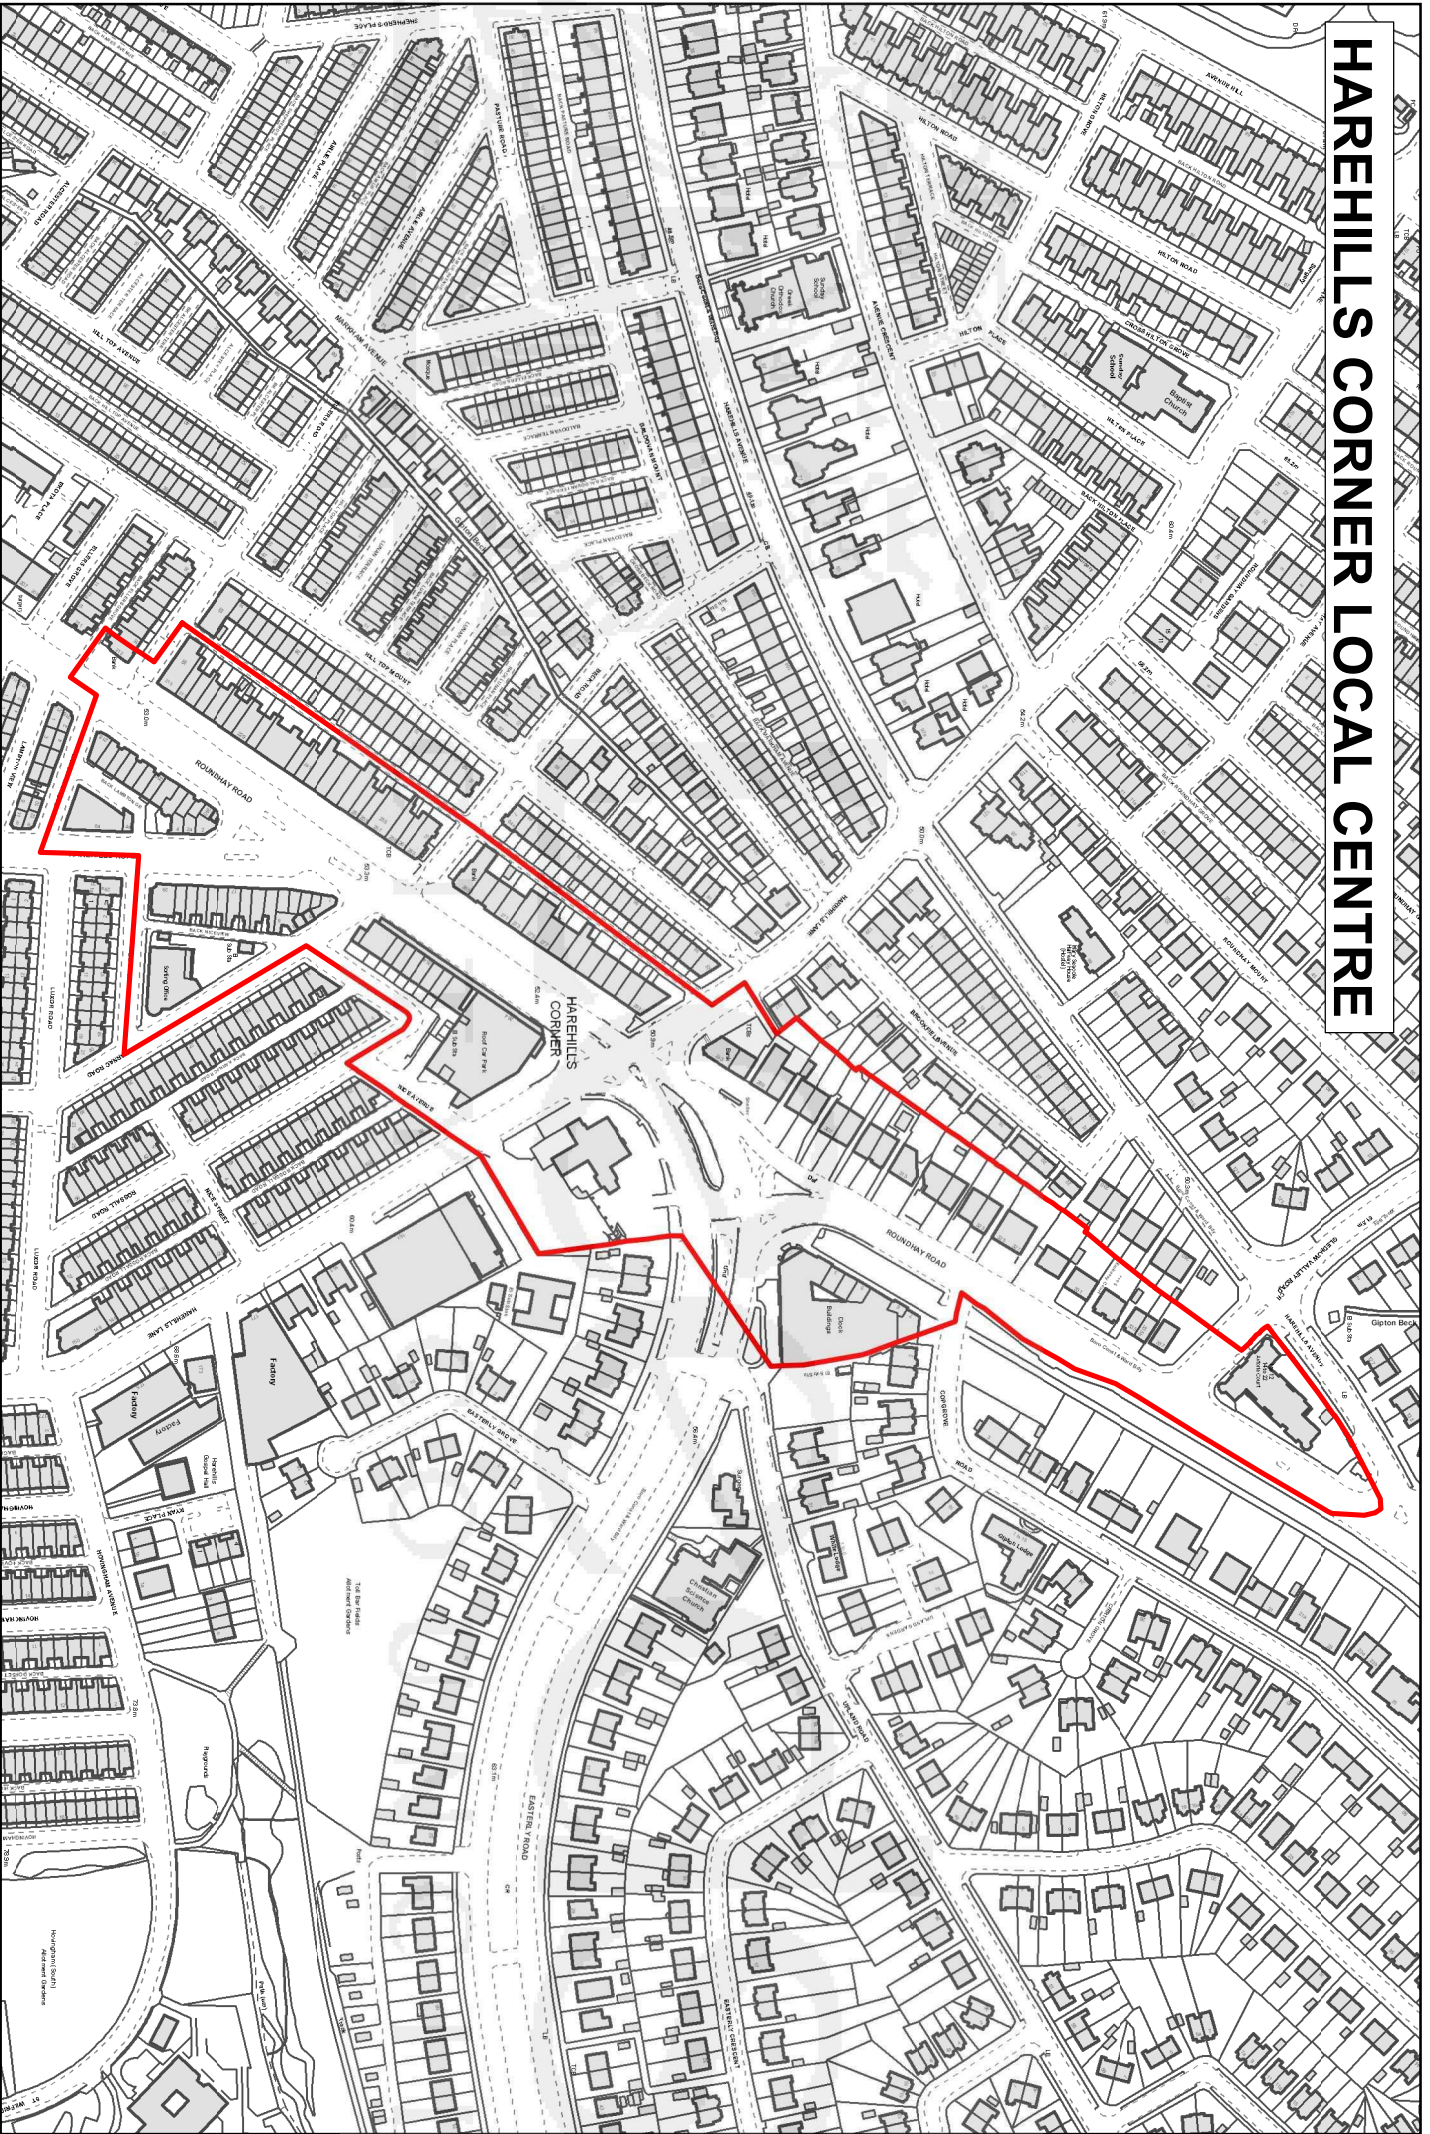

EAST ARDSLEY LOCAL CENTRE

Jeffrey and Ings Field
Cricket Ground

GALLOWAY LANE (PUDSEY) LOCAL CENTRE

GUISELEY OXFORD ROAD LOCAL CENTRE

HAREHILLS CORNER LOCAL CENTRE

HAWKSWORTH ESTATE LOCAL CENTRE