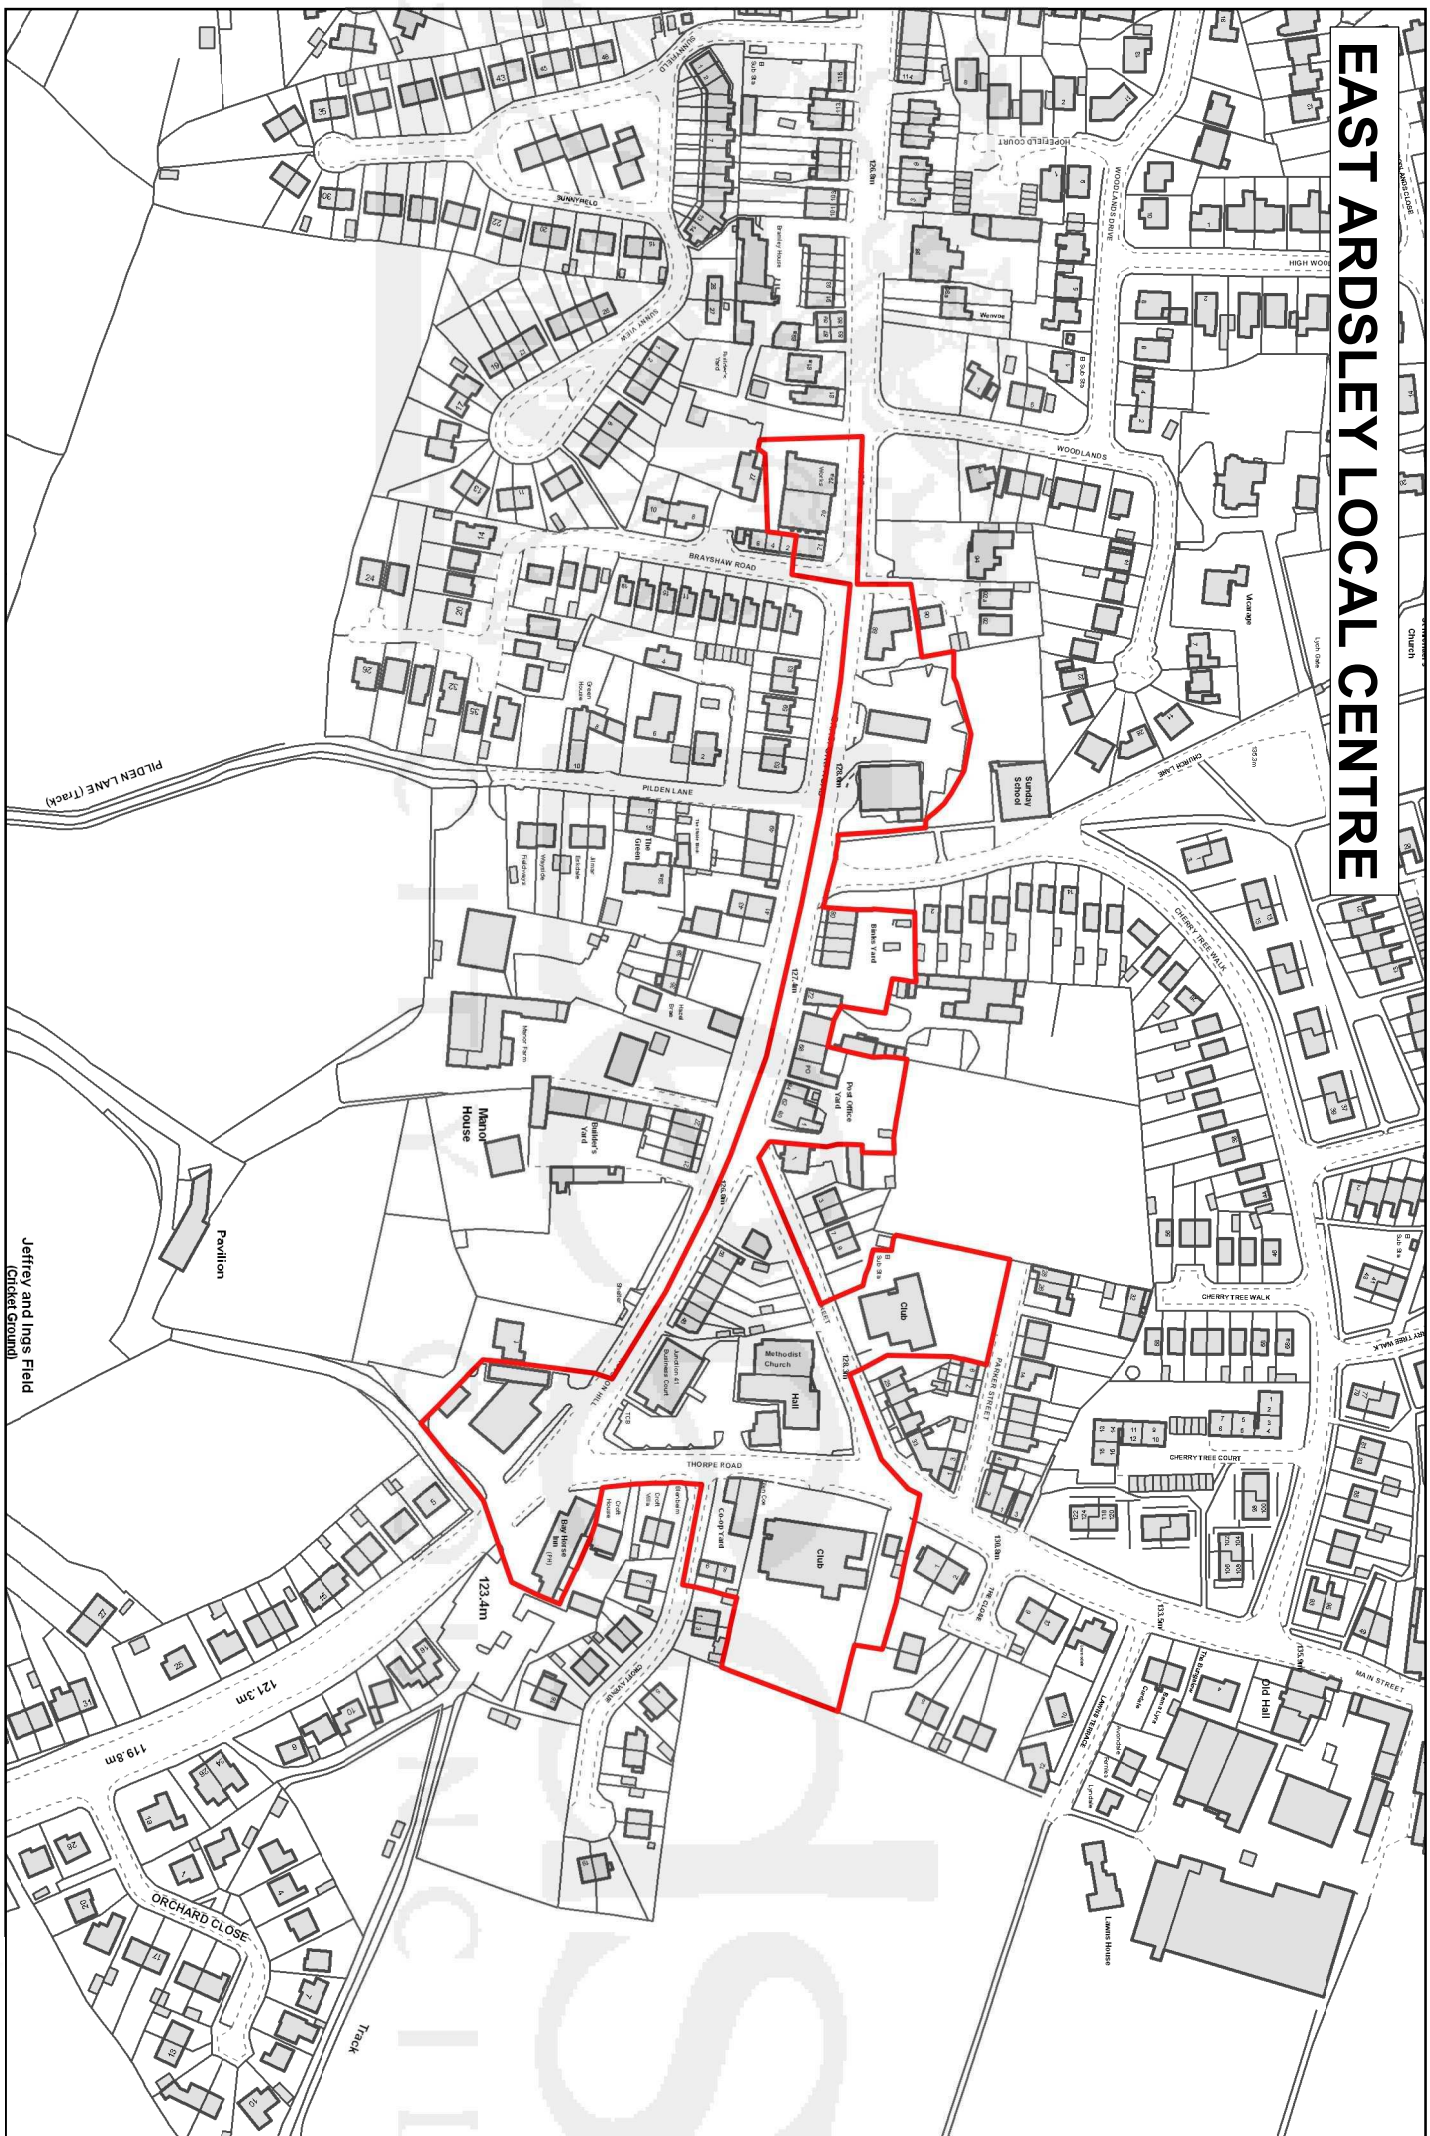

EAST ARDSLEY LOCAL CENTRE

Jeffrey and Ings Field
Cricket Ground

GALLOWAY LANE (PUDSEY) LOCAL CENTRE

GUISELEY OXFORD ROAD LOCAL CENTRE

HAREHILLS CORNER LOCAL CENTRE

HAWKSWORTH ESTATE LOCAL CENTRE