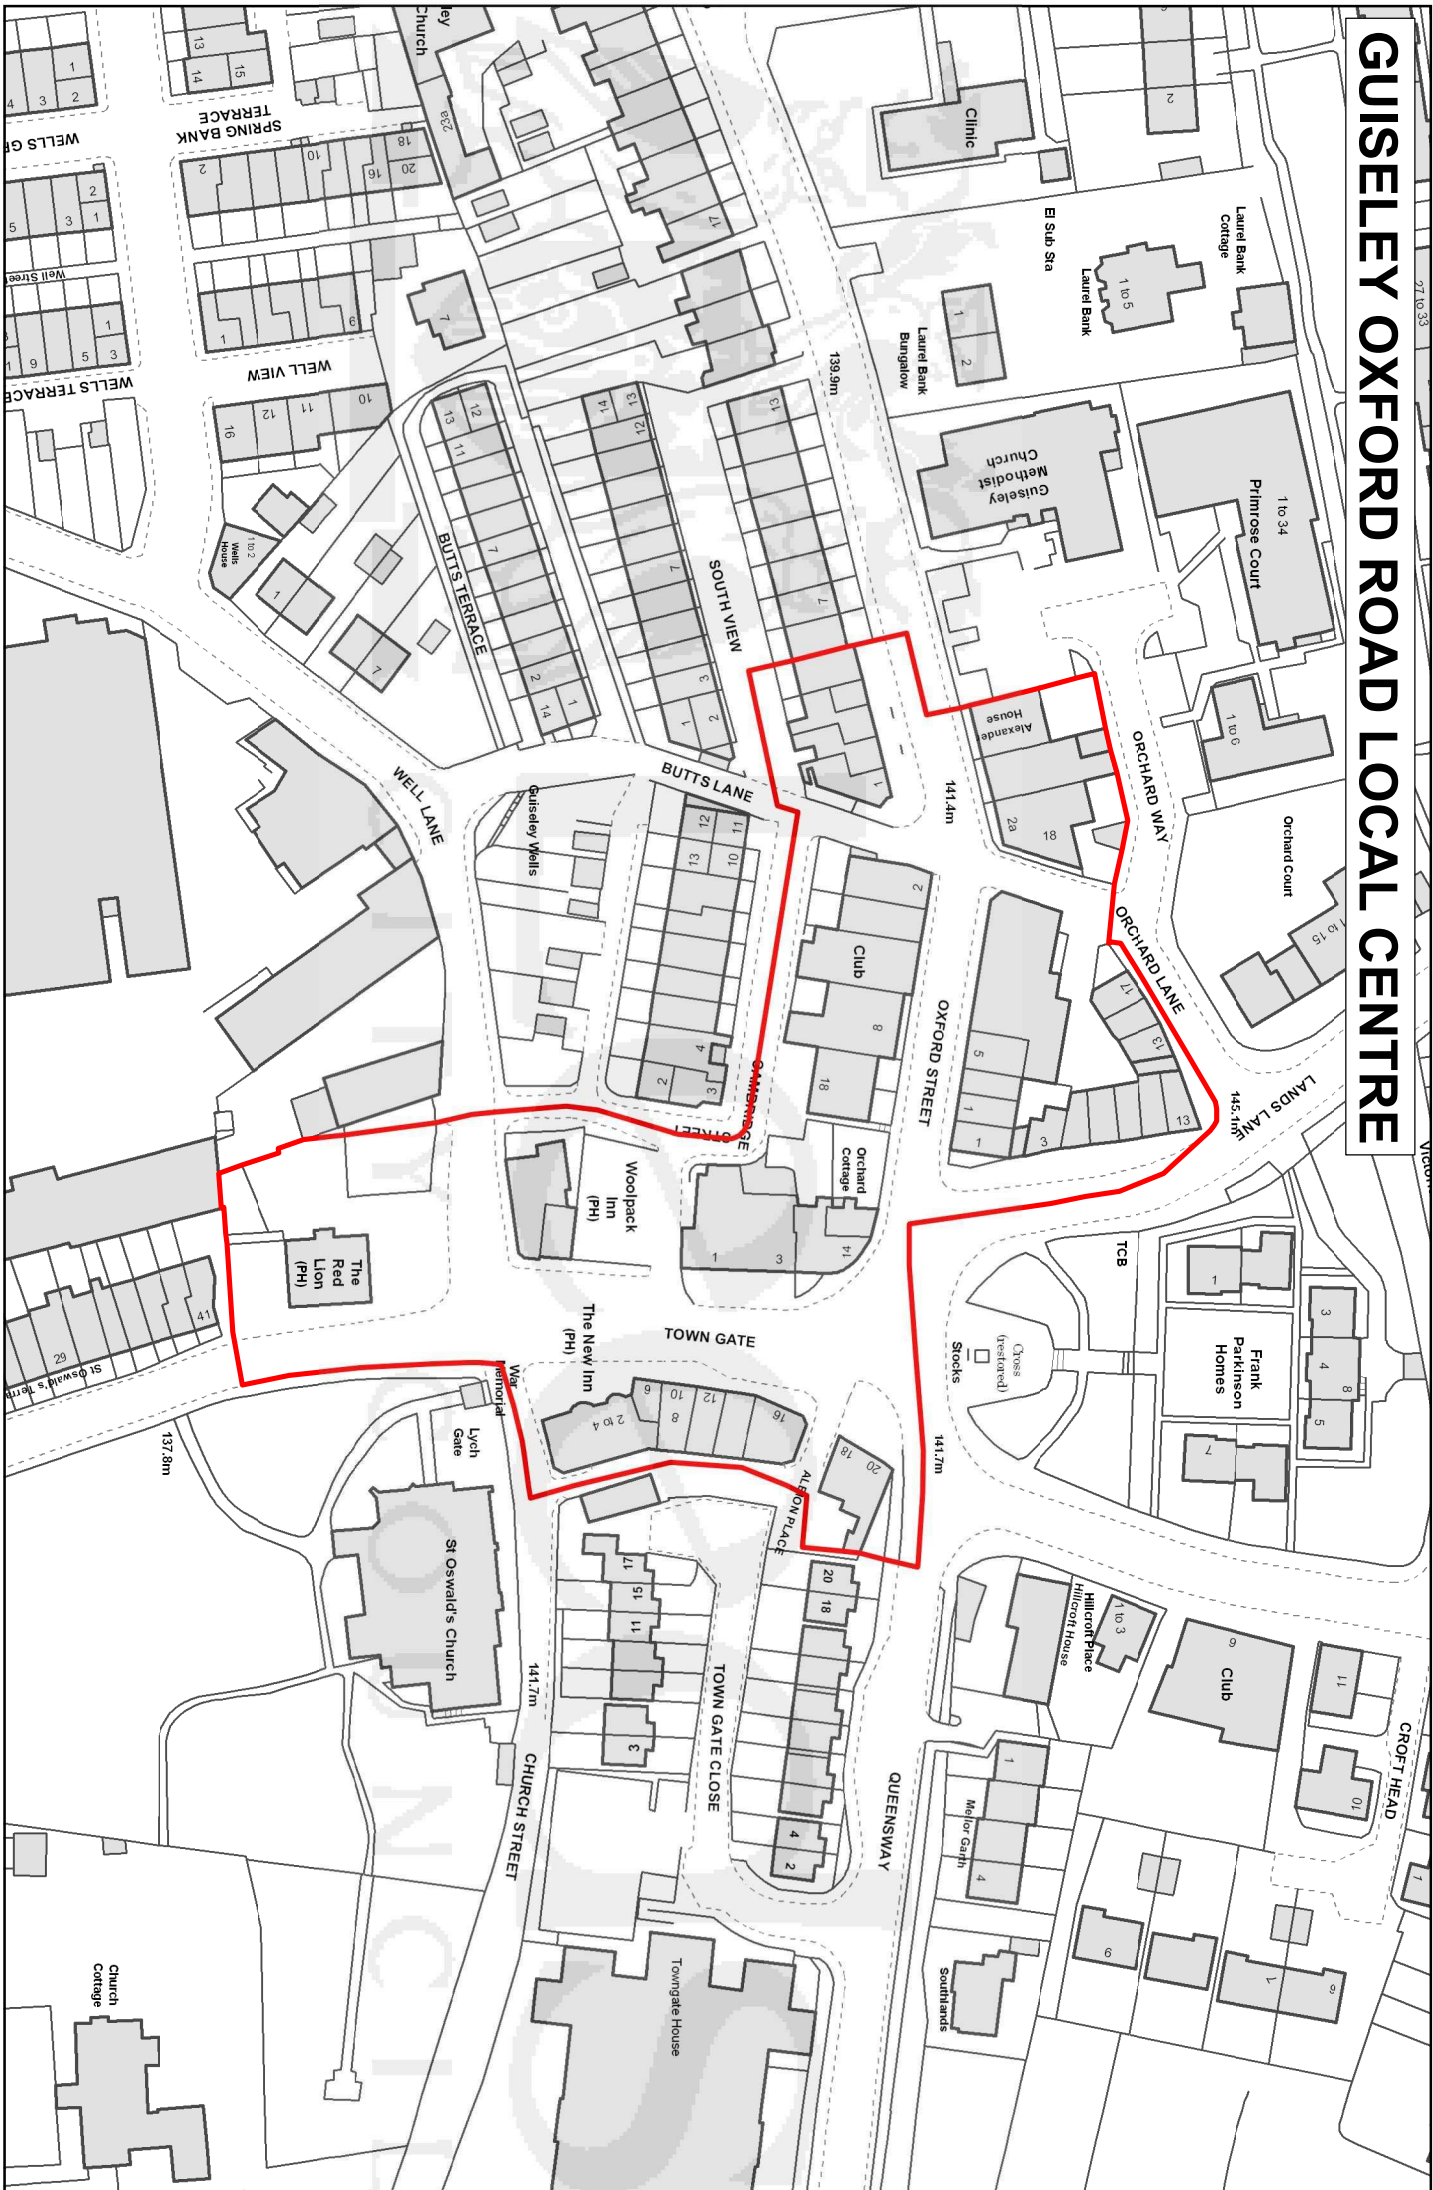

EAST ARDSLEY LOCAL CENTRE

Jeffrey and Ings Field
Cricket Ground

GALLOWAY LANE (PUDSEY) LOCAL CENTRE

GUISELEY OXFORD ROAD LOCAL CENTRE

HAREHILLS CORNER LOCAL CENTRE

HAWKSWORTH ESTATE LOCAL CENTRE