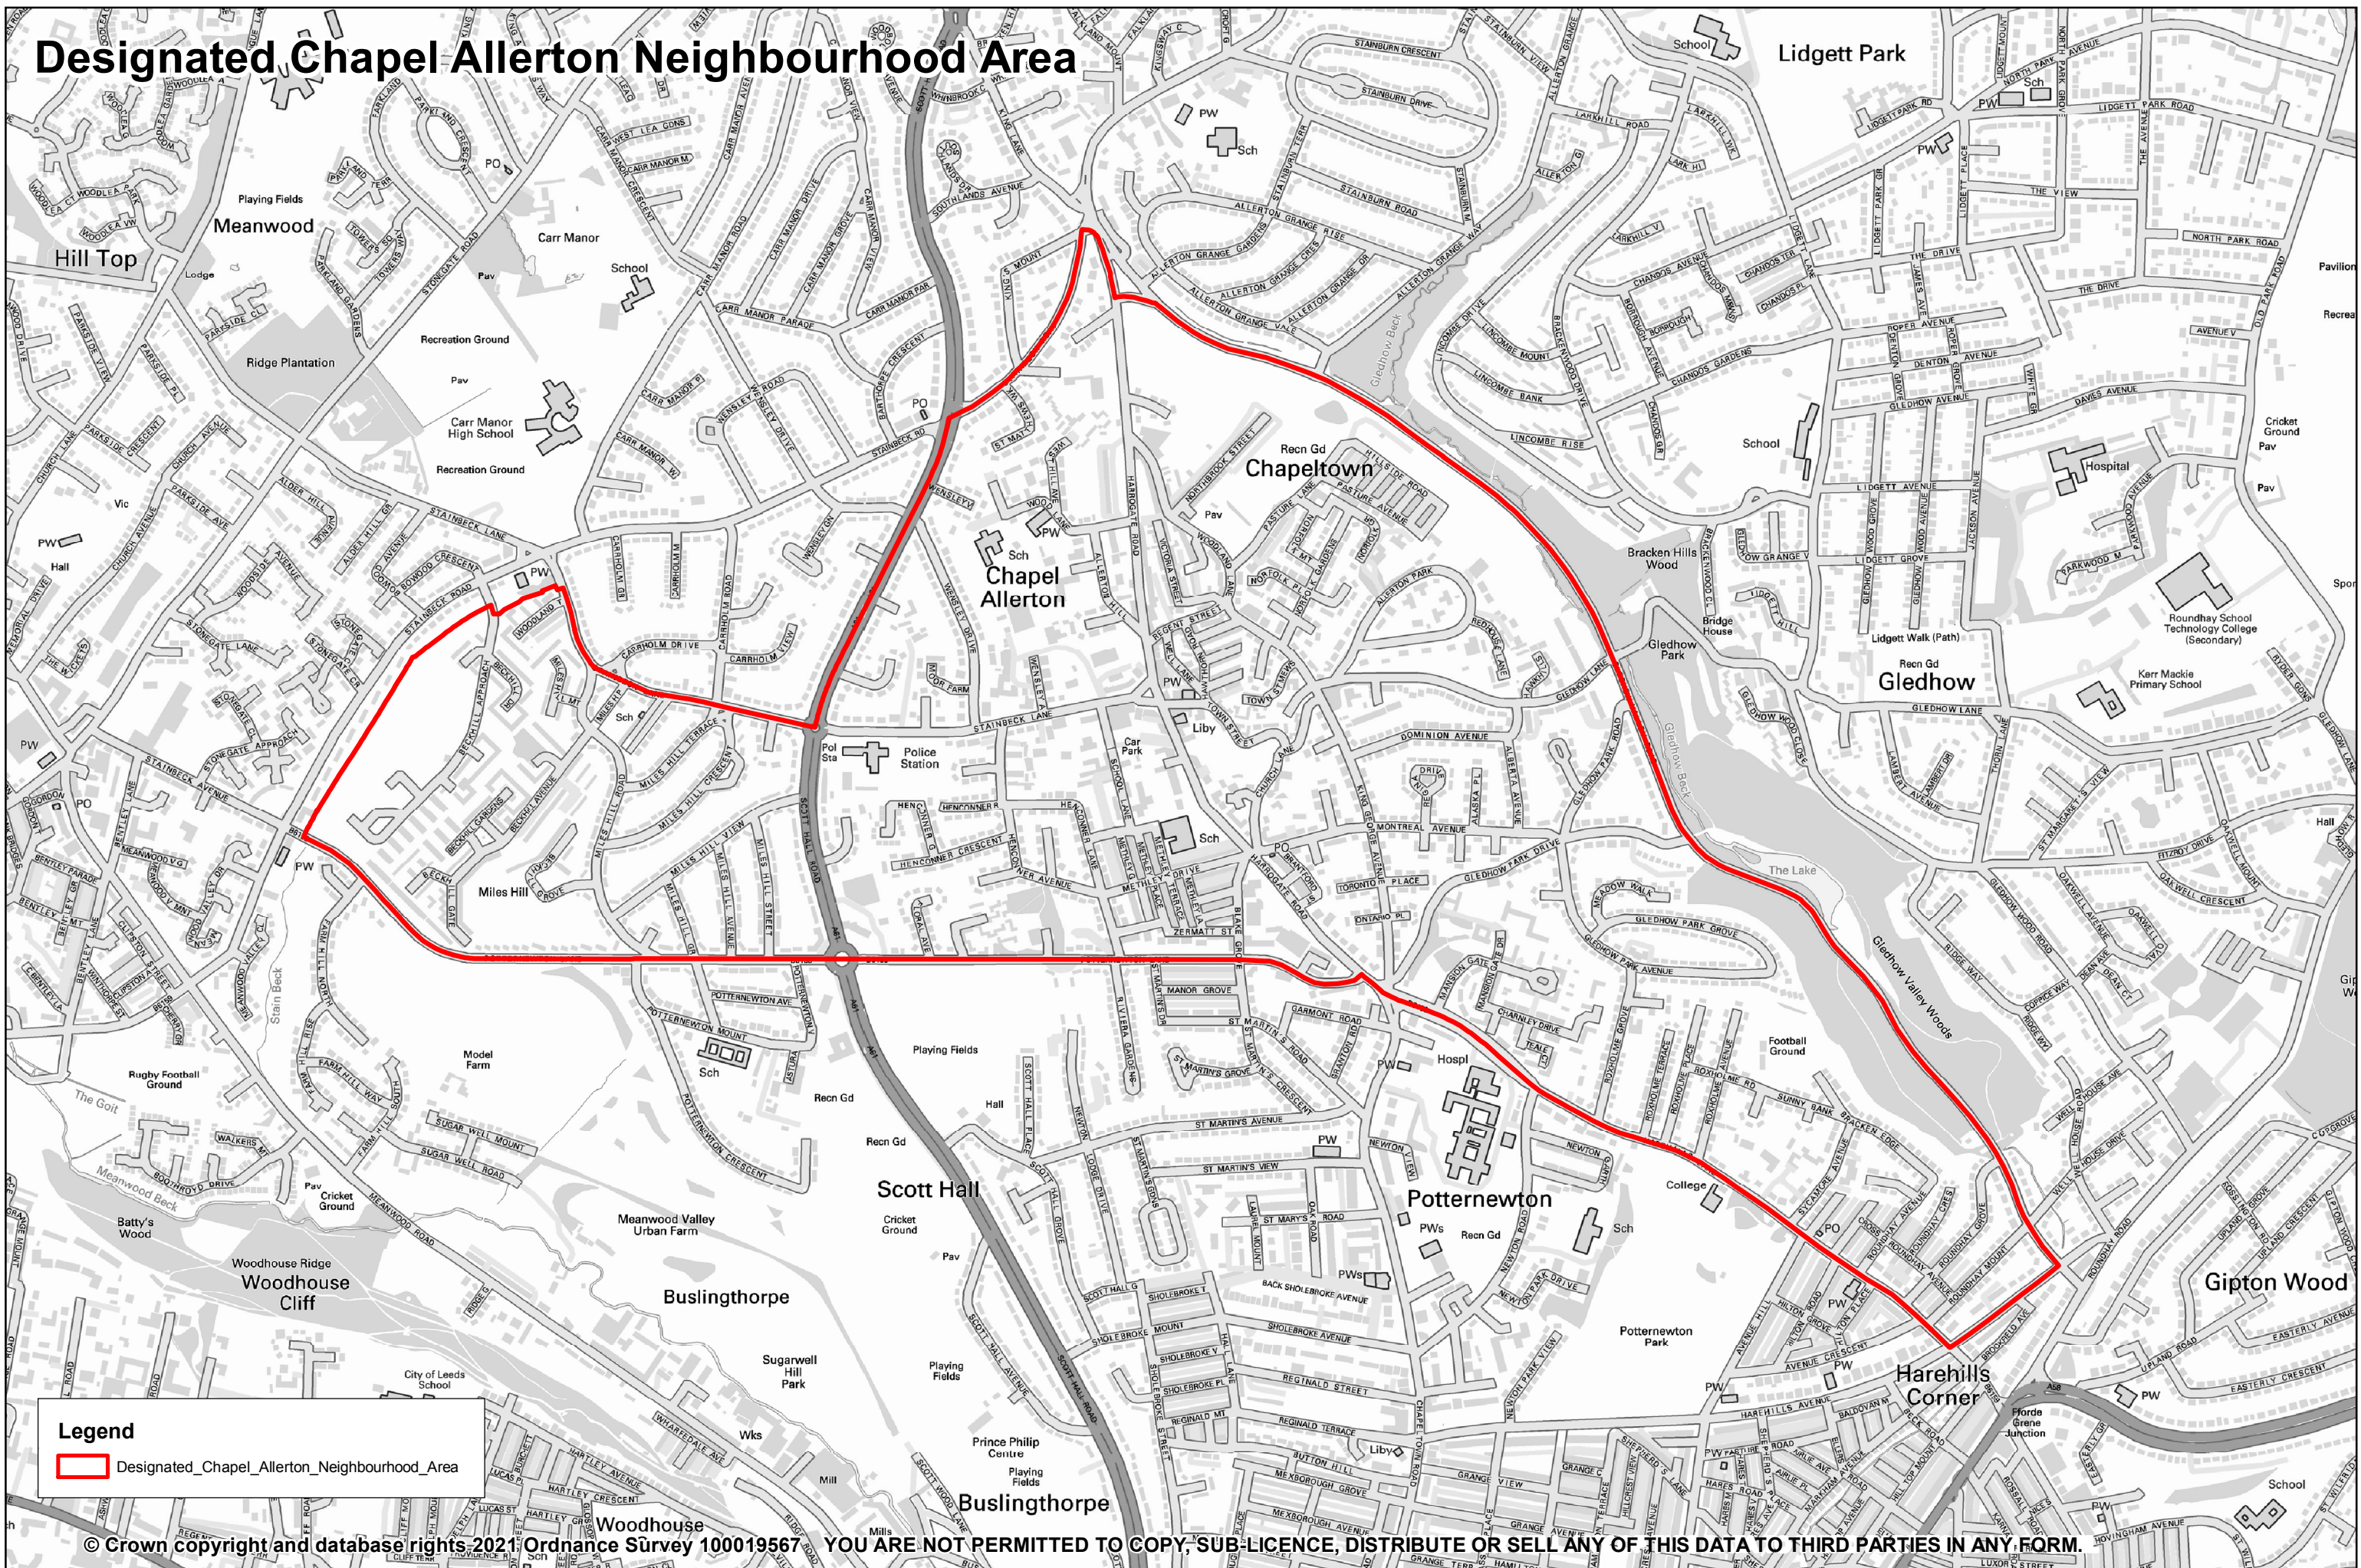

Designated Chapel Allerton Neighbourhood Area

Legend
[Red Outline] Designated_Chapel_Allerton_Neighbourhood_Area

© Crown copyright and database rights 2021 Ordnance Survey 100019567 YOU ARE NOT PERMITTED TO COPY, SUB-LICENCE, DISTRIBUTE OR SELL ANY OF THIS DATA TO THIRD PARTIES IN ANY FORM.