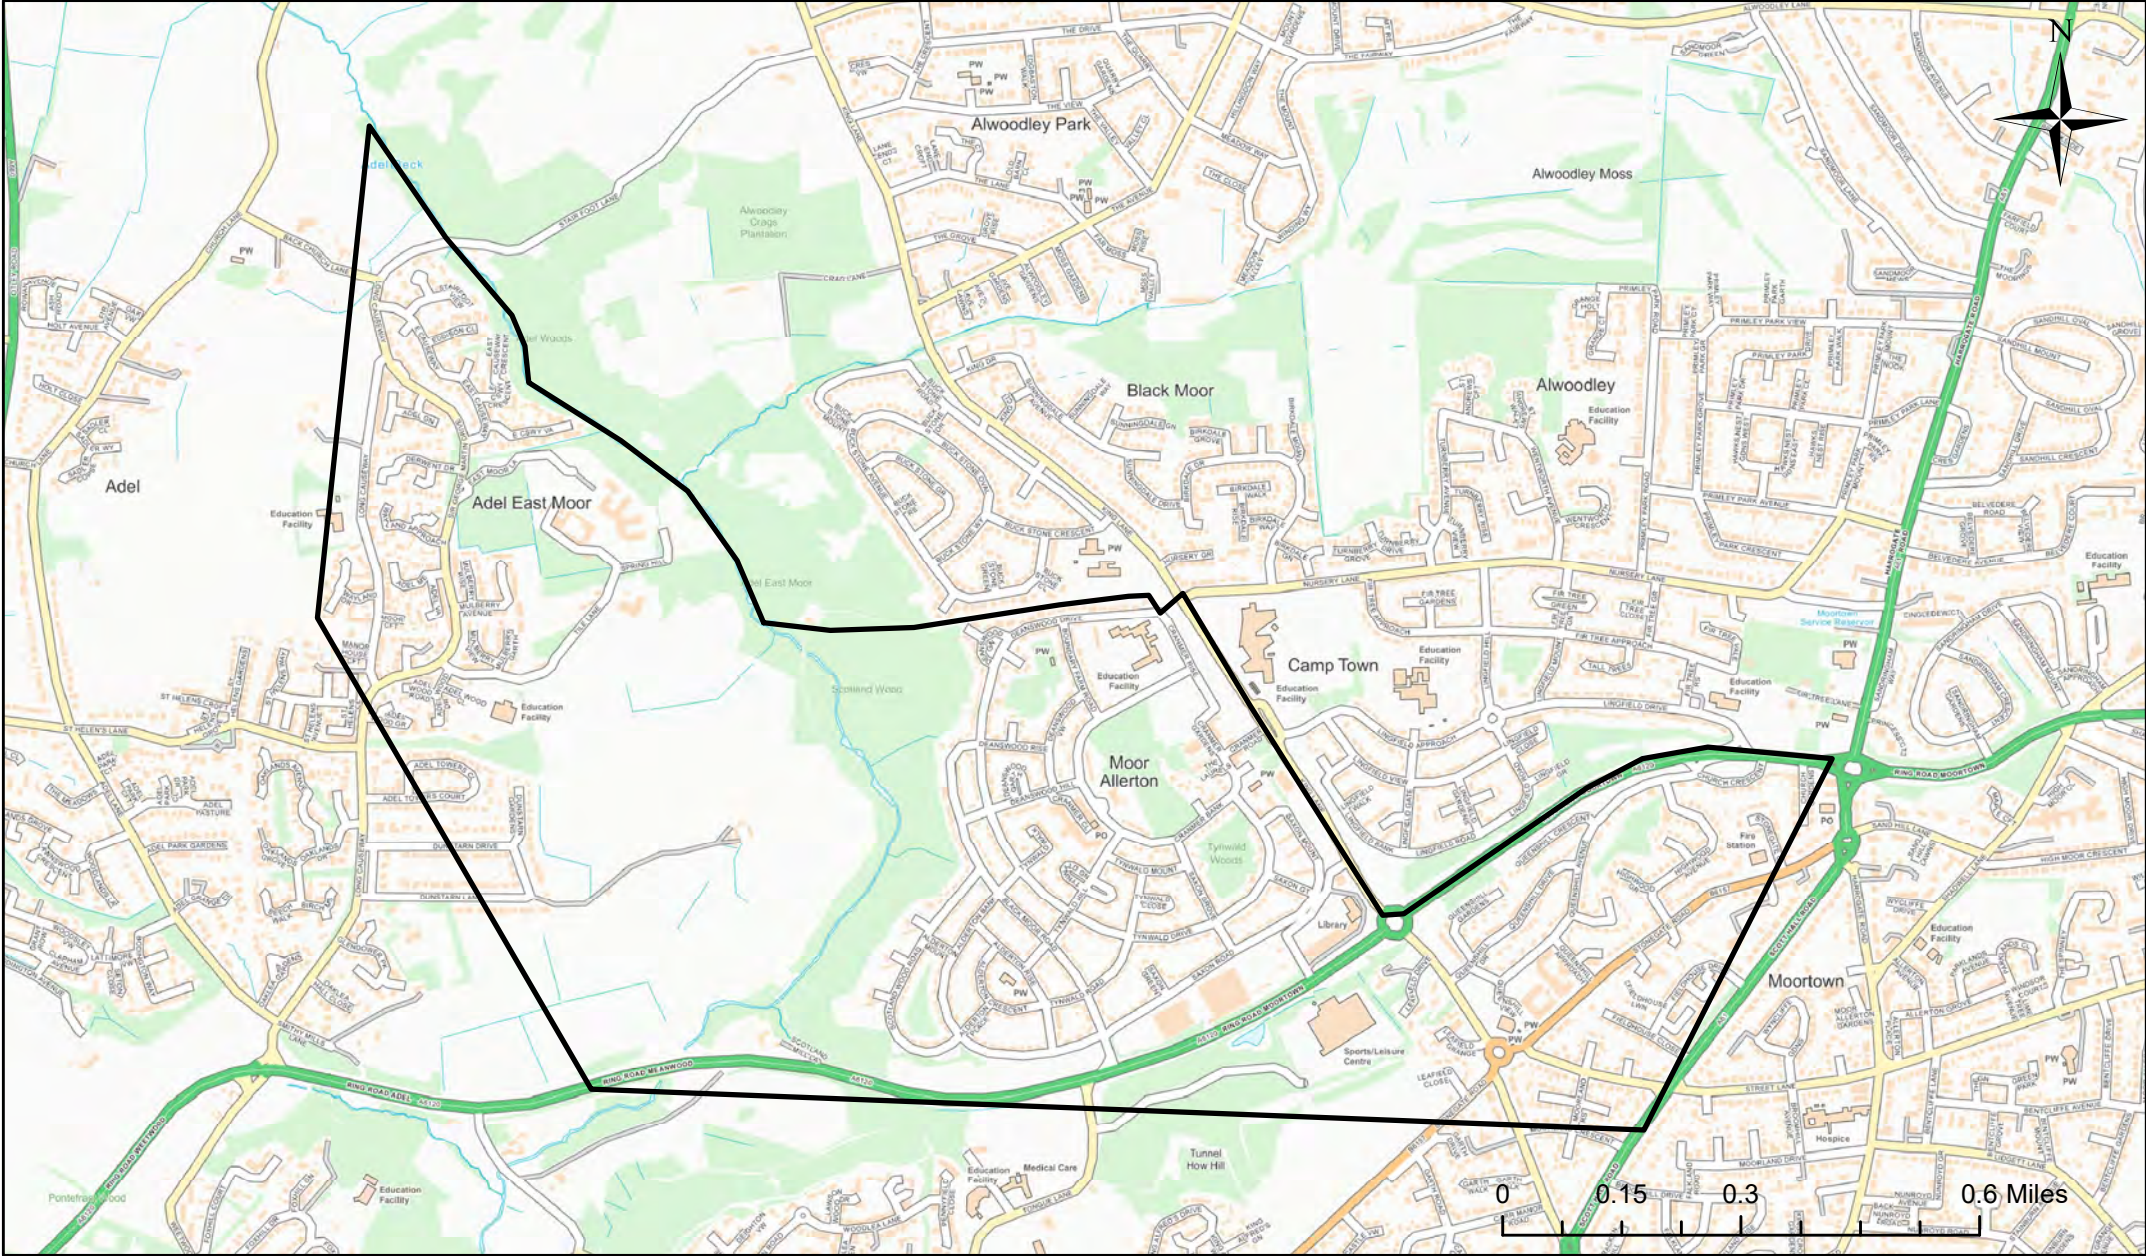

# Allerton High School Zone 2 Catchment Area

© Crown Copyright Leeds City Council - 100019567 (2022)

Applicants living in the catchment priority area are not guaranteed a place, but their application would meet the catchment priority of the school's admission policy. The school's catchment area has 2 zones and applicants living in zone 1 are allocated places first, then applicants living in zone 2 of the catchment area. You can look up your individual address at [www.leeds.gov.uk/apply](http://www.leeds.gov.uk/apply) to check if it has any priority.