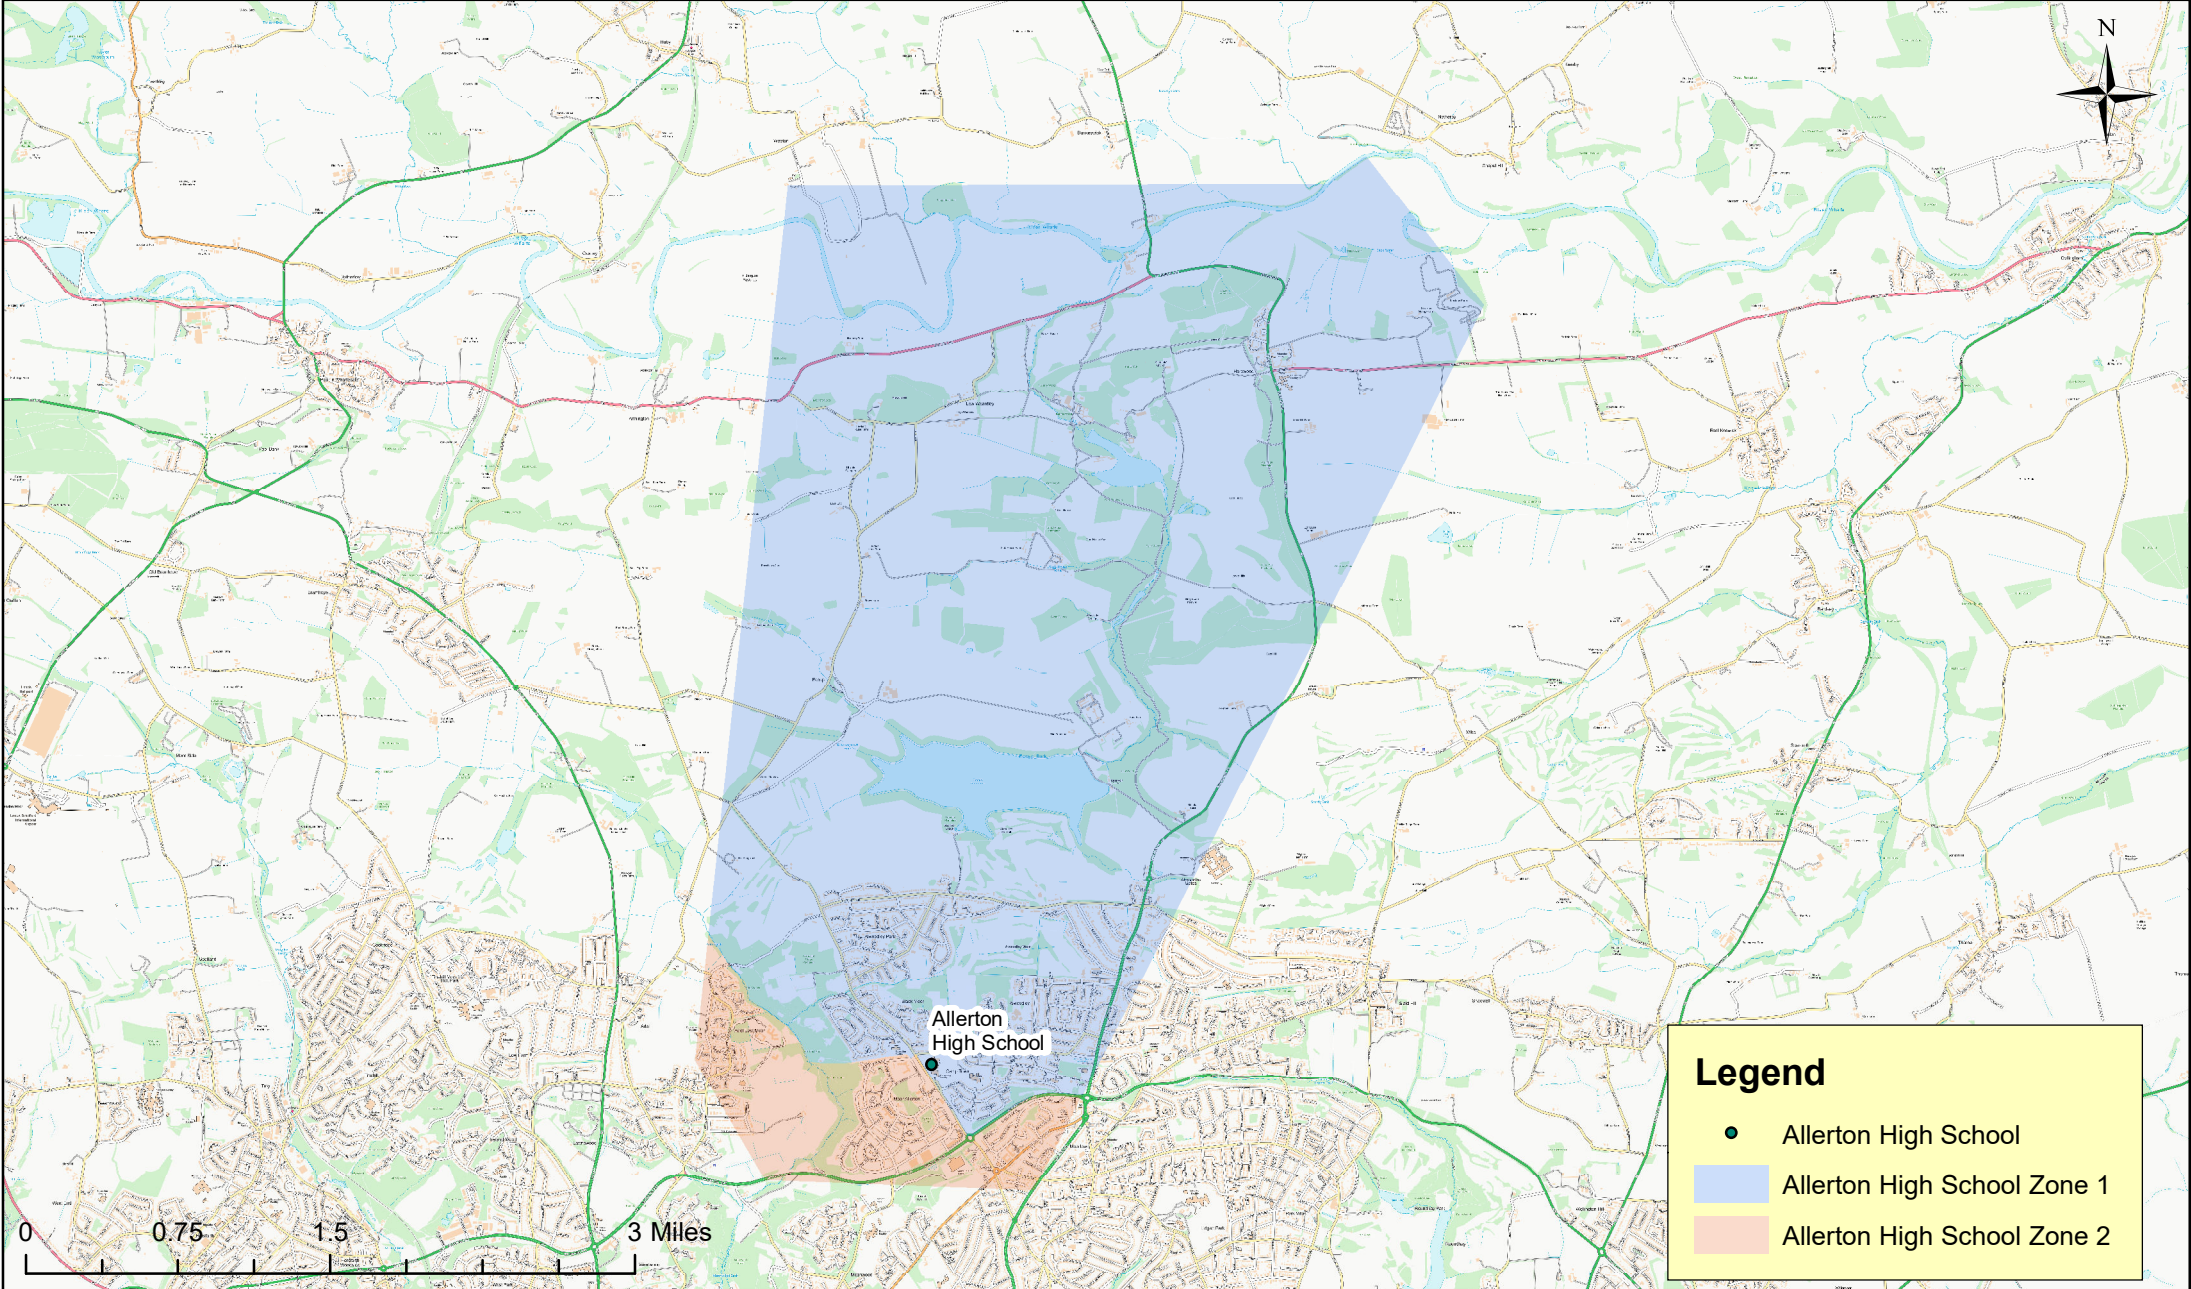

Allerton High School Catchment Priority Zones for Sept 2022 to July 2023

© Crown Copyright. Leeds City Council - 100019567 (2019)

Applicants living in the catchment priority area are not guaranteed a place, but their application would meet the Catchment Priority' of the school Admissions Policy. The school's catchment area has 2 zones and applicants living in zone 1 are allocated places first, then applicants living in zone 2 of the catchment area. It is not possible to represent the full detail of the catchment areas on this visual map. You can look up your individual address to check for priority at www.leeds.gov.uk/apply