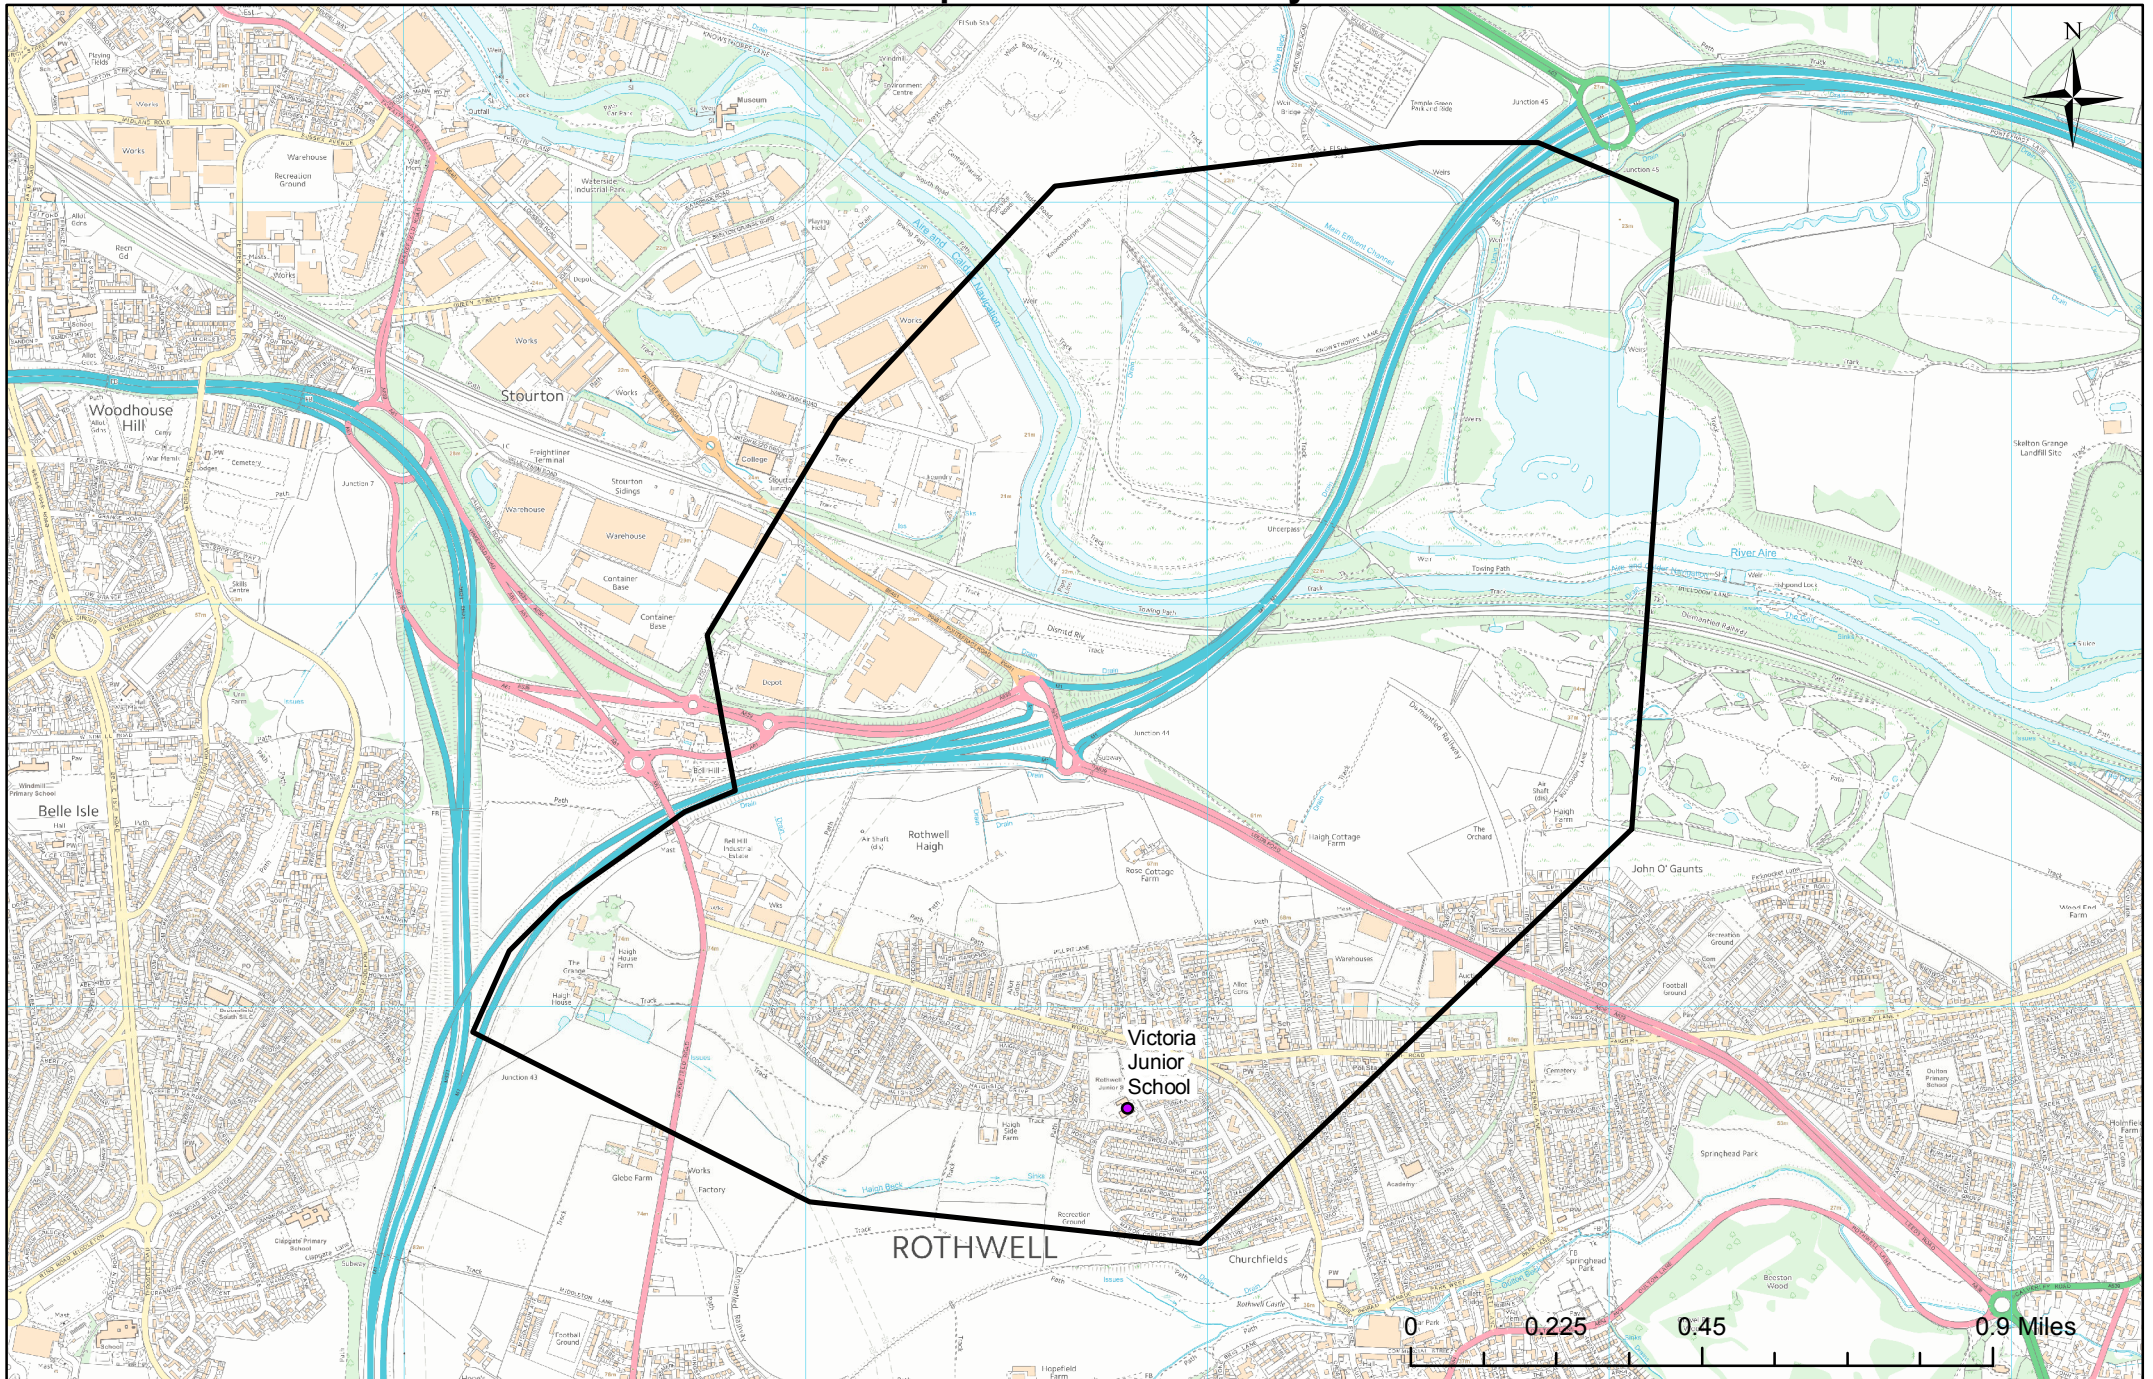

Rothwell Victoria Junior School - Catchment for September 2022 to July 2023

Applicants living in the catchment priority area are not guaranteed a place, but their application would meet the 'Catchment Priority' of the school Admissions Policy. It is not possible to represent the full detail of the catchment areas on this visual map. You can look up your individual address to check for priority at www.leeds.gov.uk/apply
© Crown Copyright. Leeds City Council - 100019567 (2019)

Legend

- School
- Catchment Area