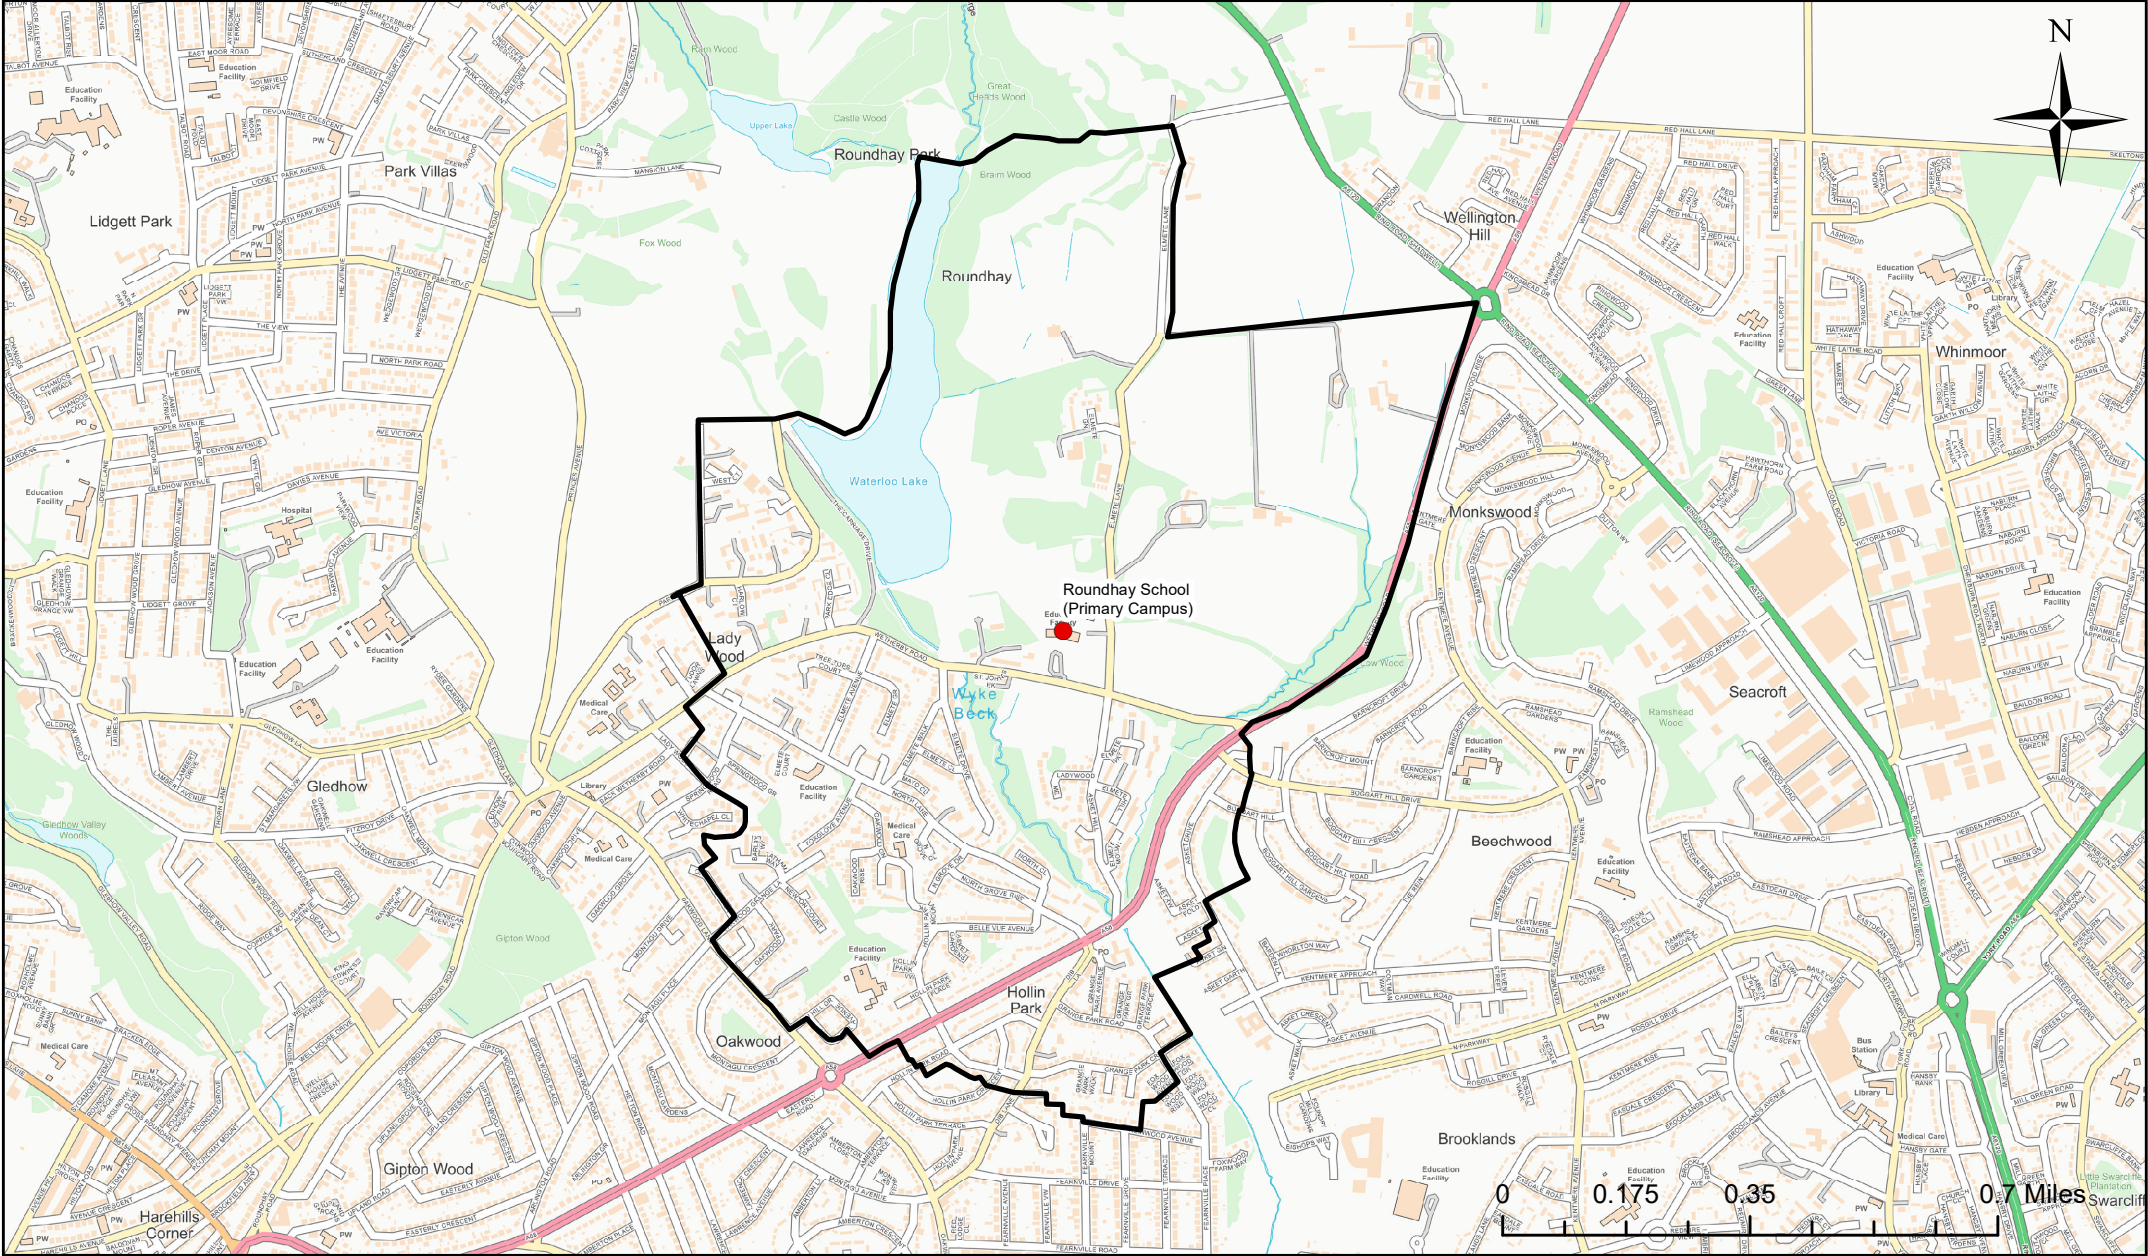

Roundhay School (Primary Campus) Catchment Area

© Crown Copyright. Leeds City Council - 100019567 (2022)
 This map produced by the Children's Performance Service, Children's Services, Leeds City Council.

Applicants living in the catchment priority area are not guaranteed a place, but their application would meet the catchment priority of the school's admission policy.
 You can look up your individual address at www.leeds.gov.uk/apply to check if it has any priority.

Legend

- School
- Catchment Area