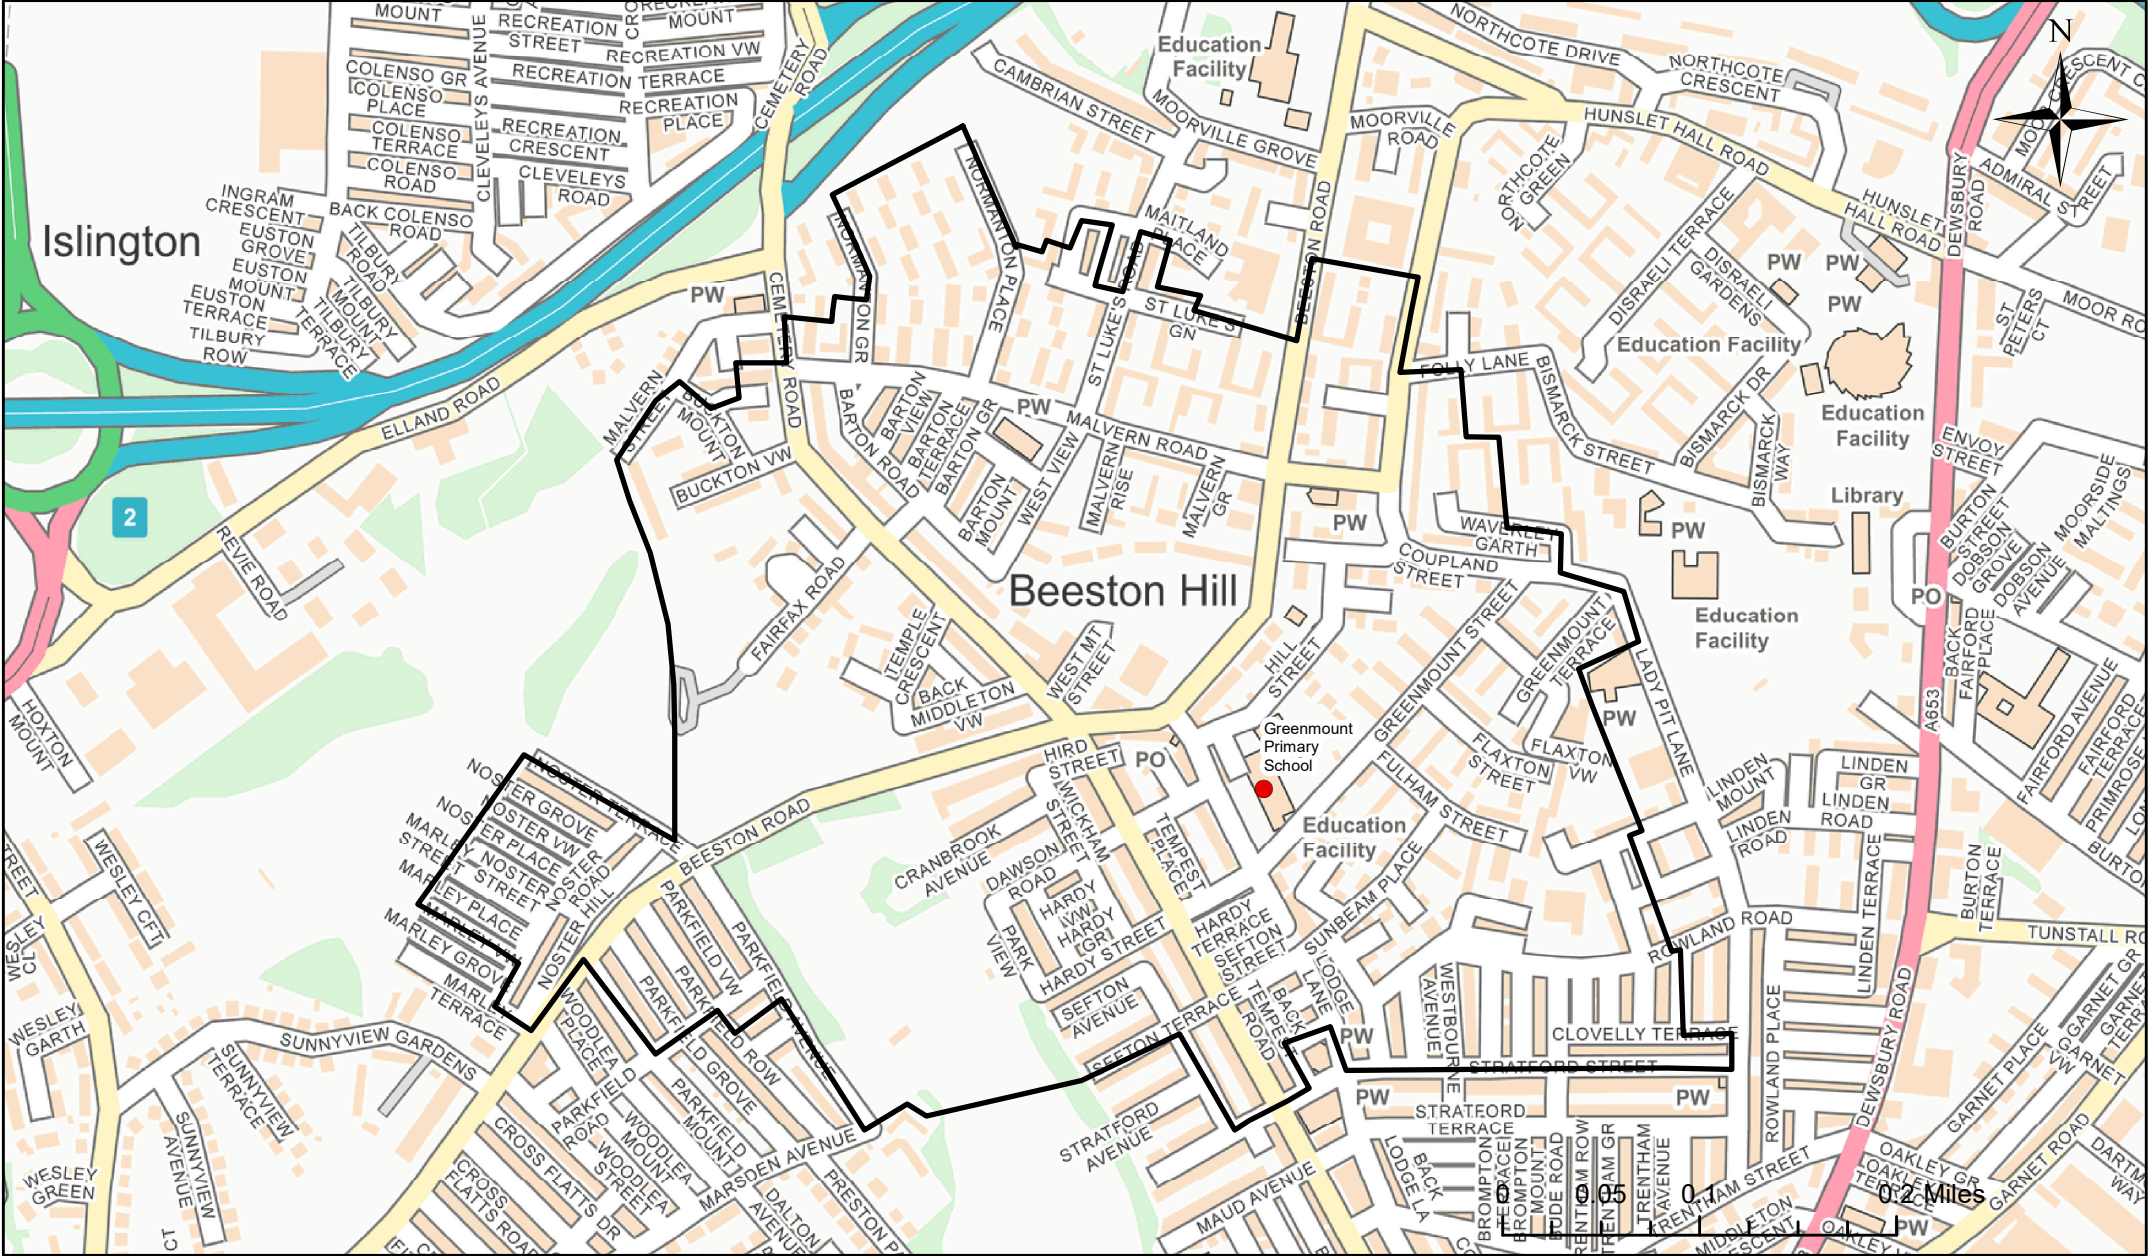

# Greenmount Primary School Catchment Area

© Crown Copyright. Leeds City Council - 100019567 (2022)  
 This map produced by the Children's Performance Service, Children's Services, Leeds City Council.

Applicants living in the catchment priority area are not guaranteed a place, but their application would meet the catchment priority of the school's admission policy.  
 You can look up your individual address at [www.leeds.gov.uk/apply](http://www.leeds.gov.uk/apply) to check if it has any priority.

**Legend**

- School
- Catchment Area