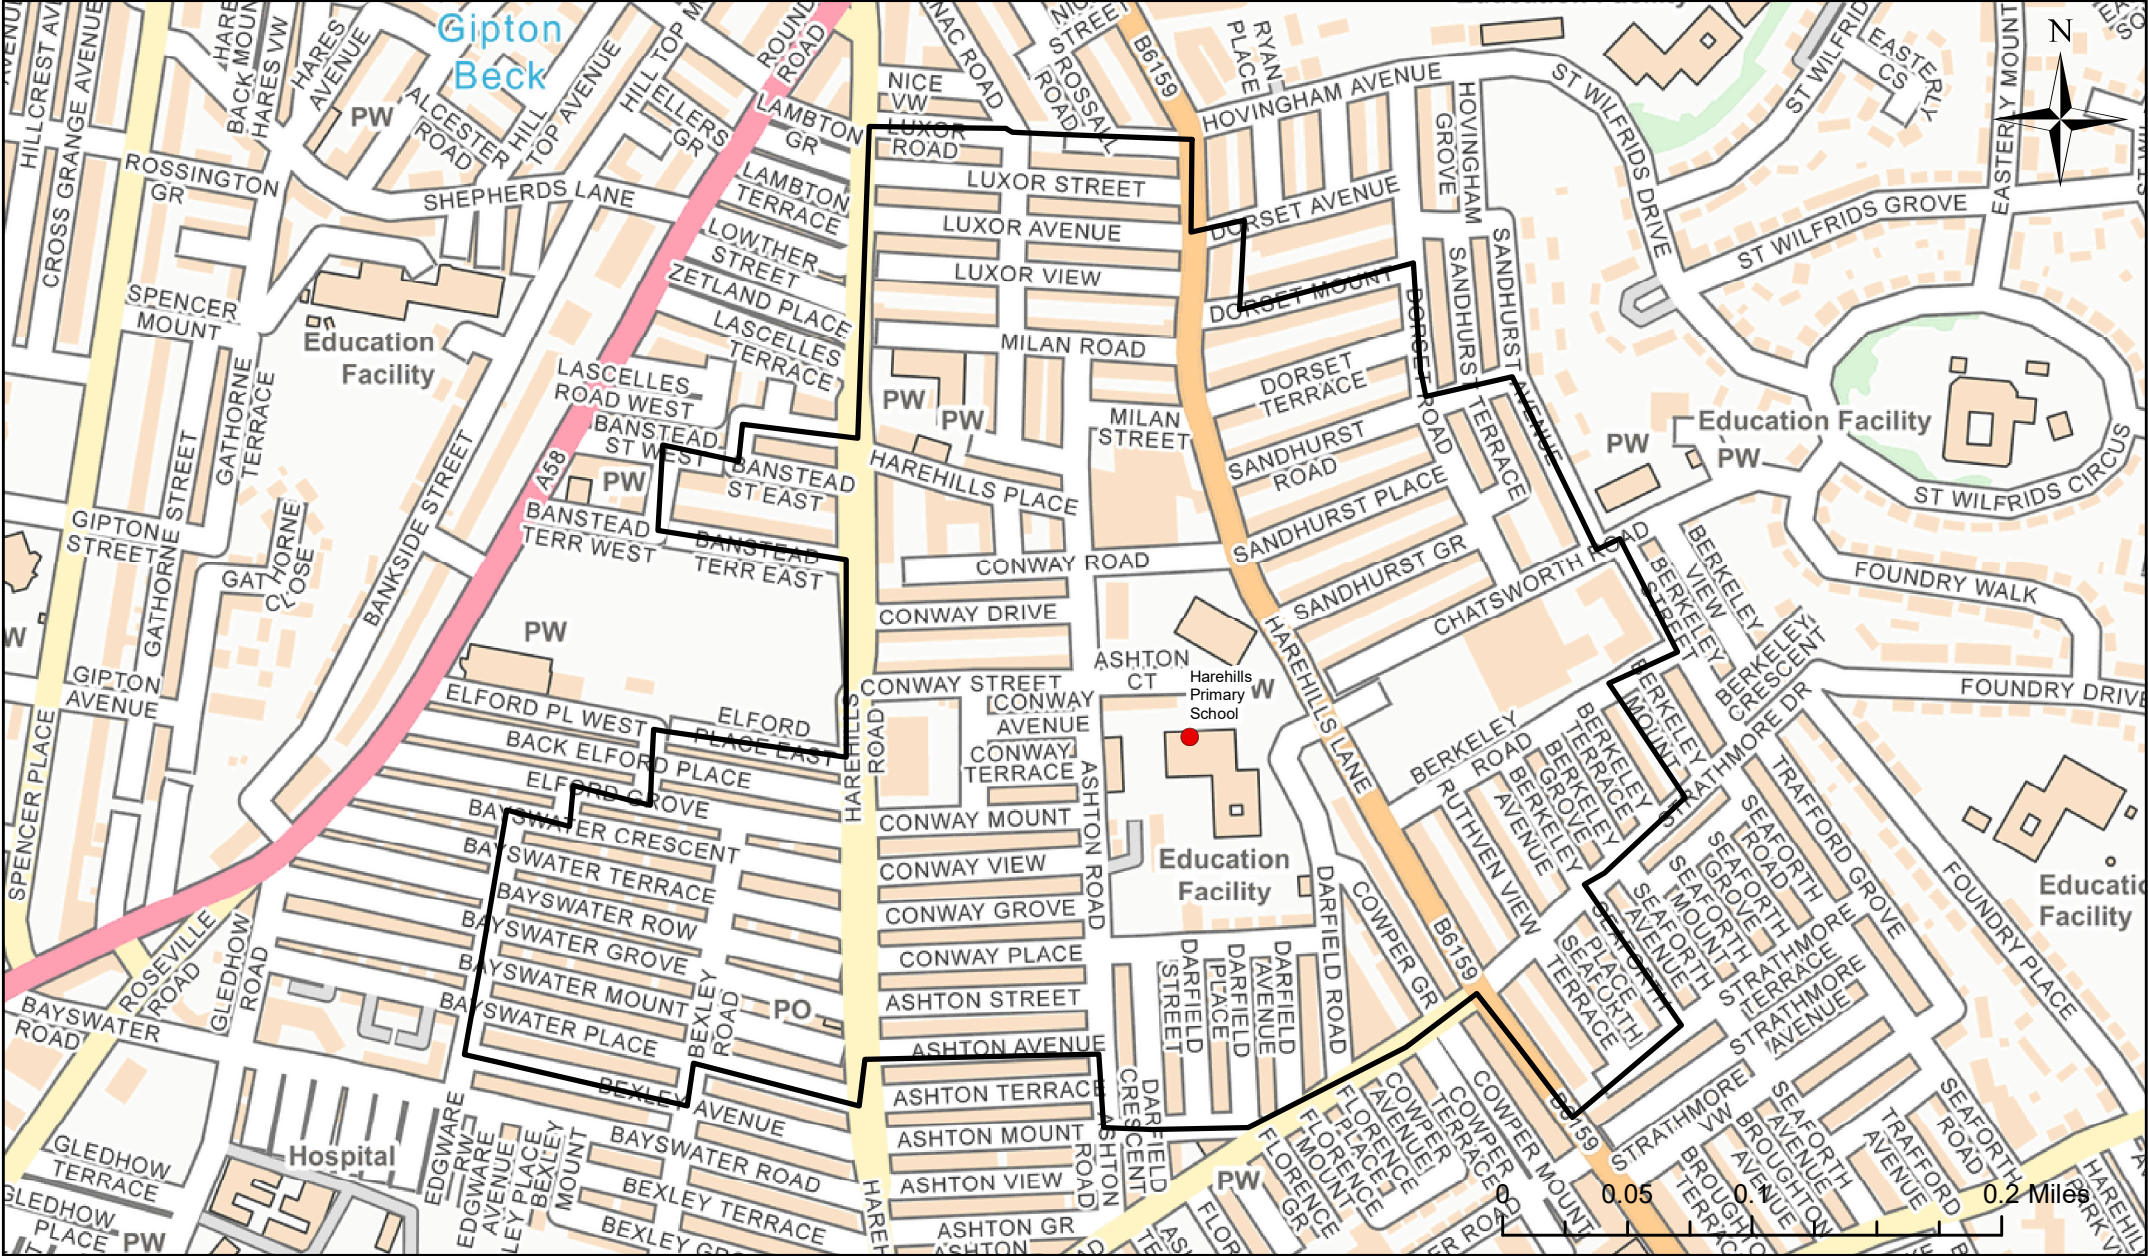

Harehills Primary School Catchment Area

© Crown Copyright. Leeds City Council - 100019567 (2022)
 This map produced by the Children's Performance Service, Children's Services, Leeds City Council.

Applicants living in the catchment priority area are not guaranteed a place, but their application would meet the catchment priority of the school's admission policy.
 You can look up your individual address at www.leeds.gov.uk/apply to check if it has any priority.

Legend

- School
- Catchment Area