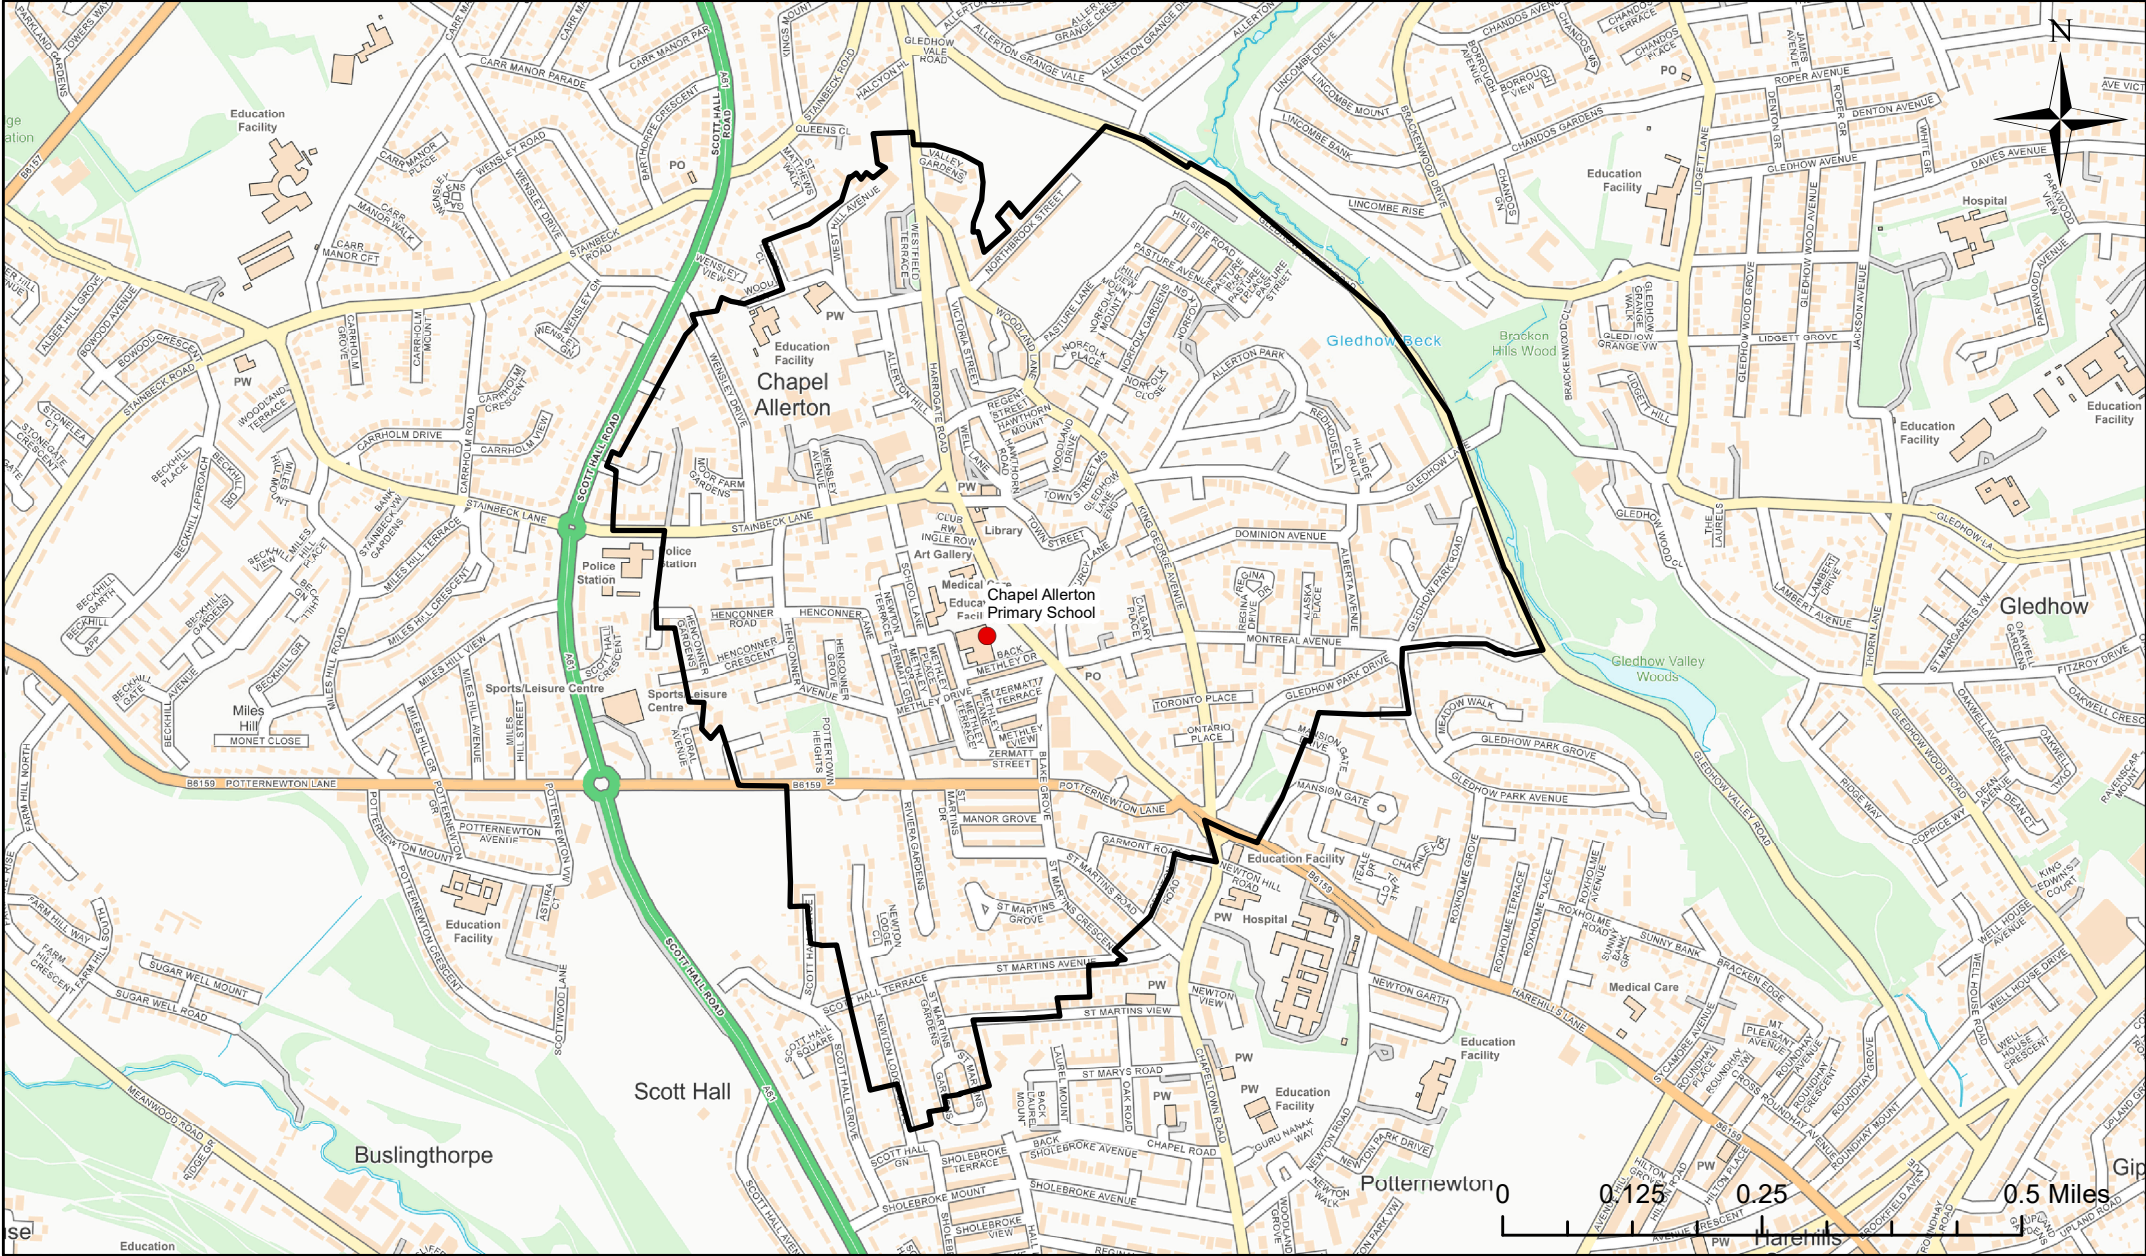

Chapel Allerton Primary School Catchment Area

© Crown Copyright. Leeds City Council - 100019567 (2022)
 This map produced by the Children's Performance Service, Children's Services, Leeds City Council.

Applicants living in the catchment priority area are not guaranteed a place, but their application would meet the catchment priority of the school's admission policy.

You can look up your individual address at www.leeds.gov.uk/apply to check if it has any priority.

Legend	
●	School
	Catchment Area