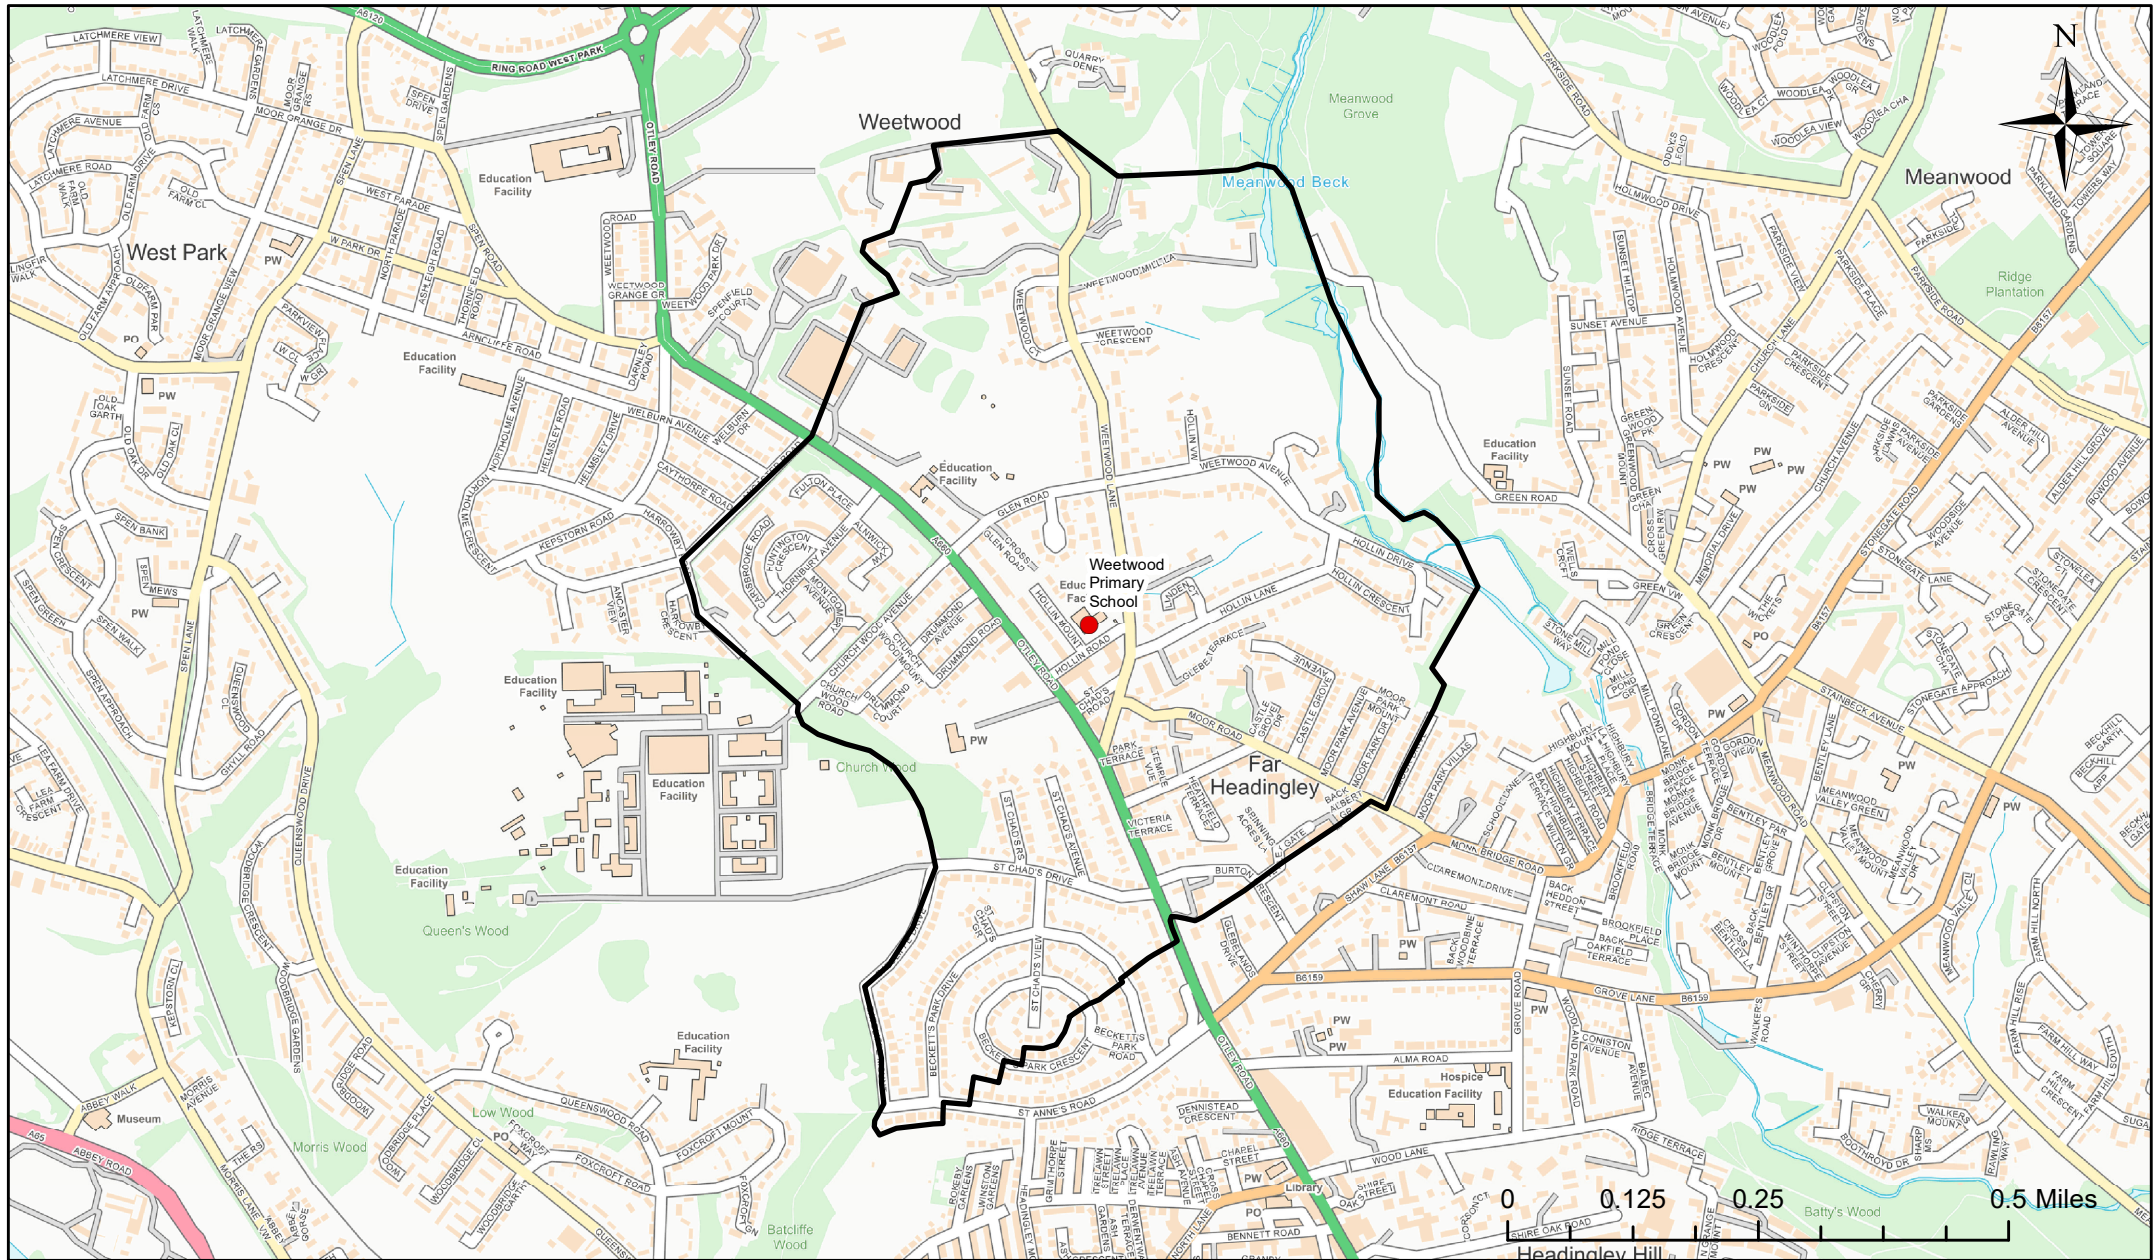

Weetwood Primary School Catchment Area

© Crown Copyright. Leeds City Council - 100019567 (2022)
 This map produced by the Children's Performance Service, Children's Services, Leeds City Council.

Applicants living in the catchment priority area are not guaranteed a place, but their application would meet the catchment priority of the school's admission policy.

You can look up your individual address at www.leeds.gov.uk/apply to check if it has any priority.

Legend	
●	School
	Catchment Area