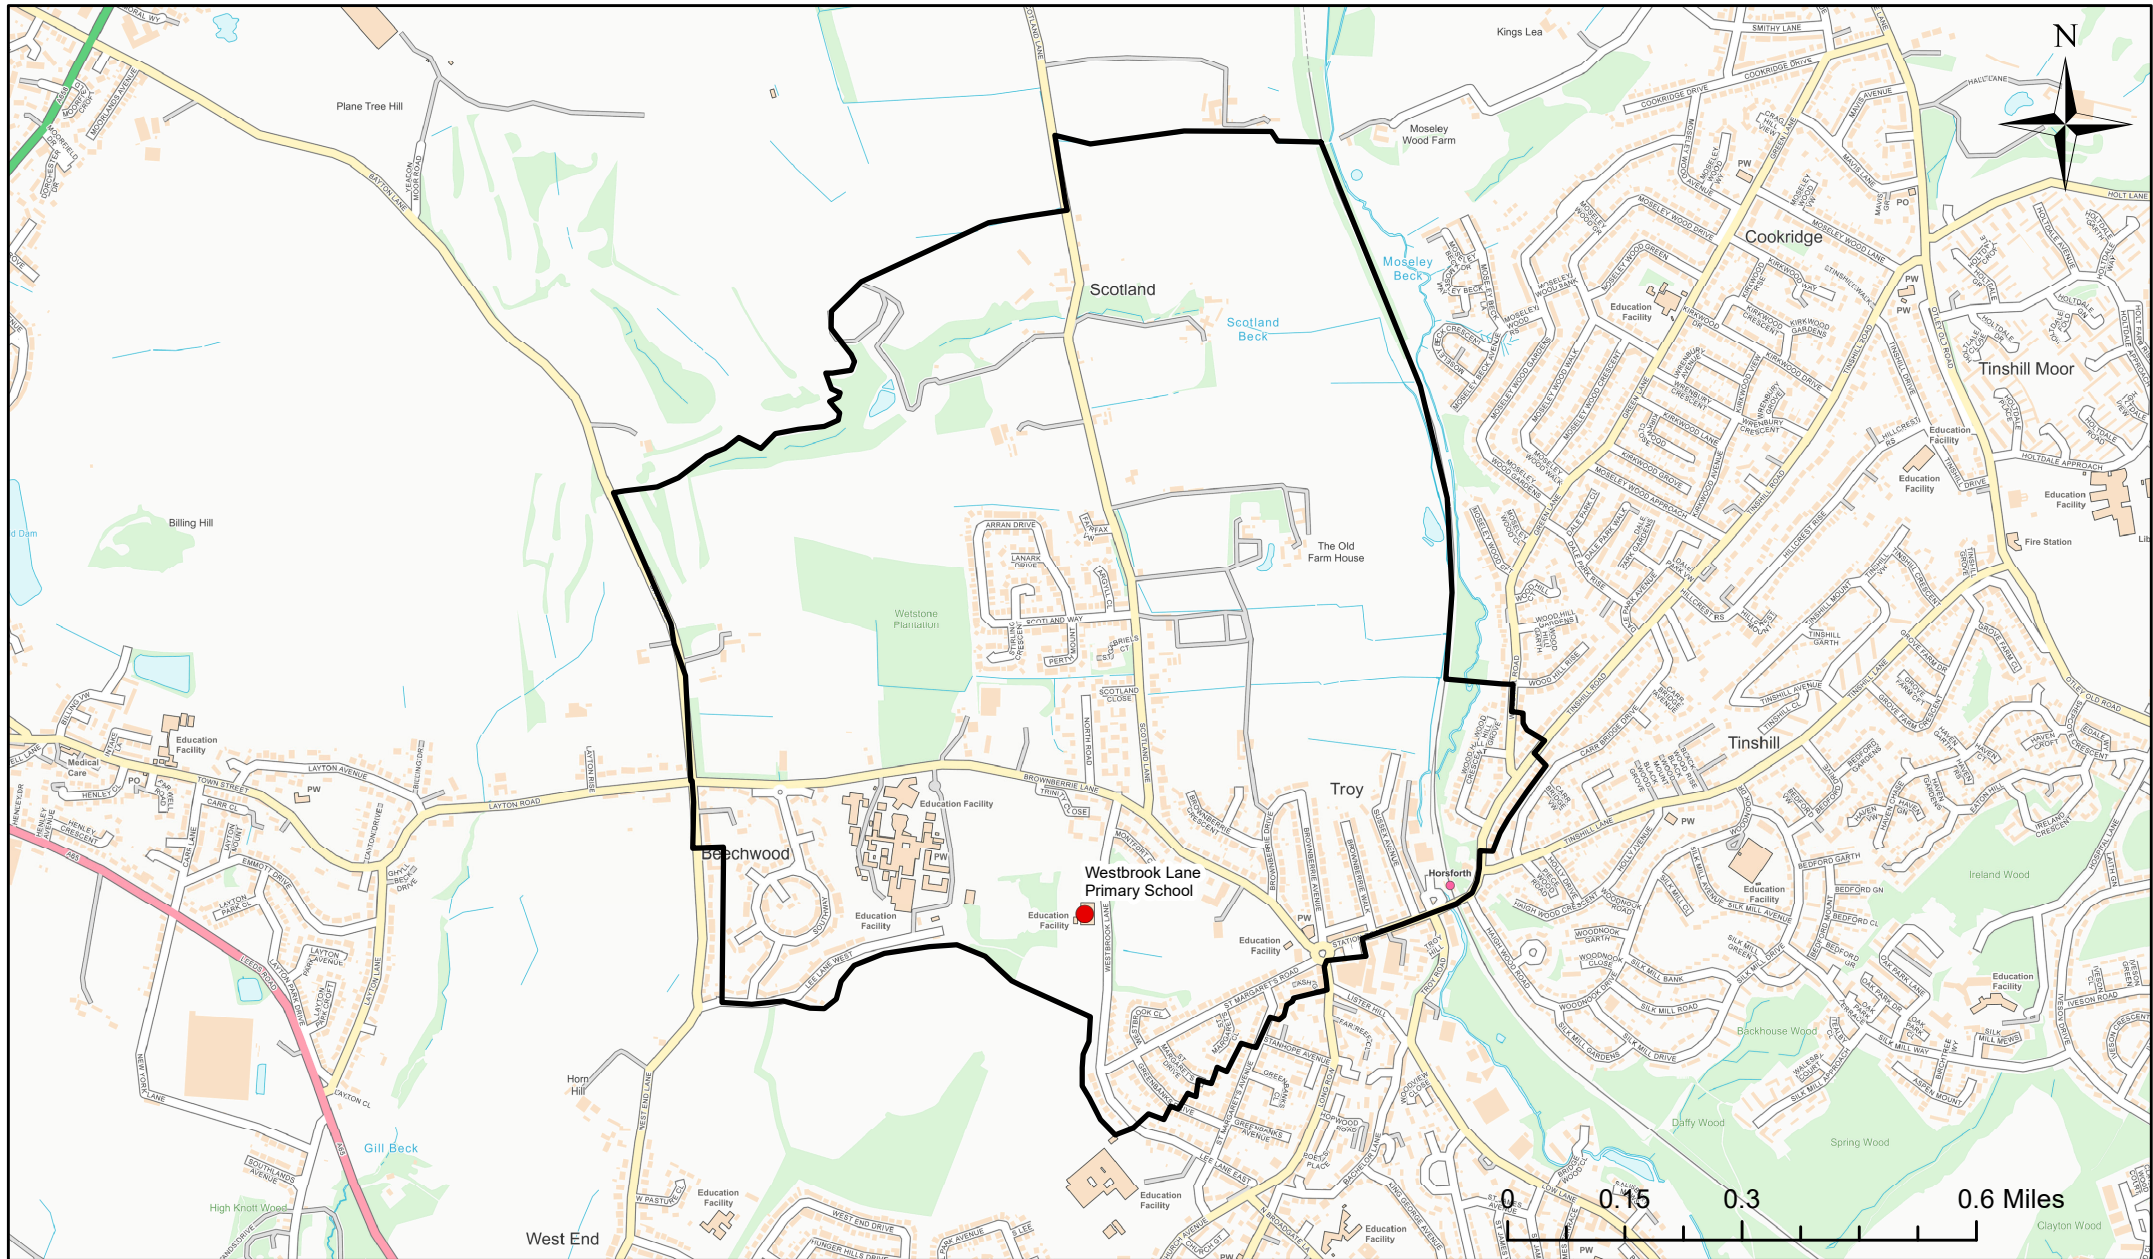

# Westbrook Lane Primary School Catchment Area

© Crown Copyright. Leeds City Council - 100019567 (2022)  
 This map produced by the Children's Performance Service, Children's Services, Leeds City Council.

Applicants living in the catchment priority area are not guaranteed a place, but their application would meet the catchment priority of the school's admission policy.

You can look up your individual address at [www.leeds.gov.uk/apply](http://www.leeds.gov.uk/apply) to check if it has any priority.

Legend	
<span style="color: red;">●</span>	School
<span style="border: 2px solid black; display: inline-block; width: 15px; height: 10px;"></span>	Catchment Area