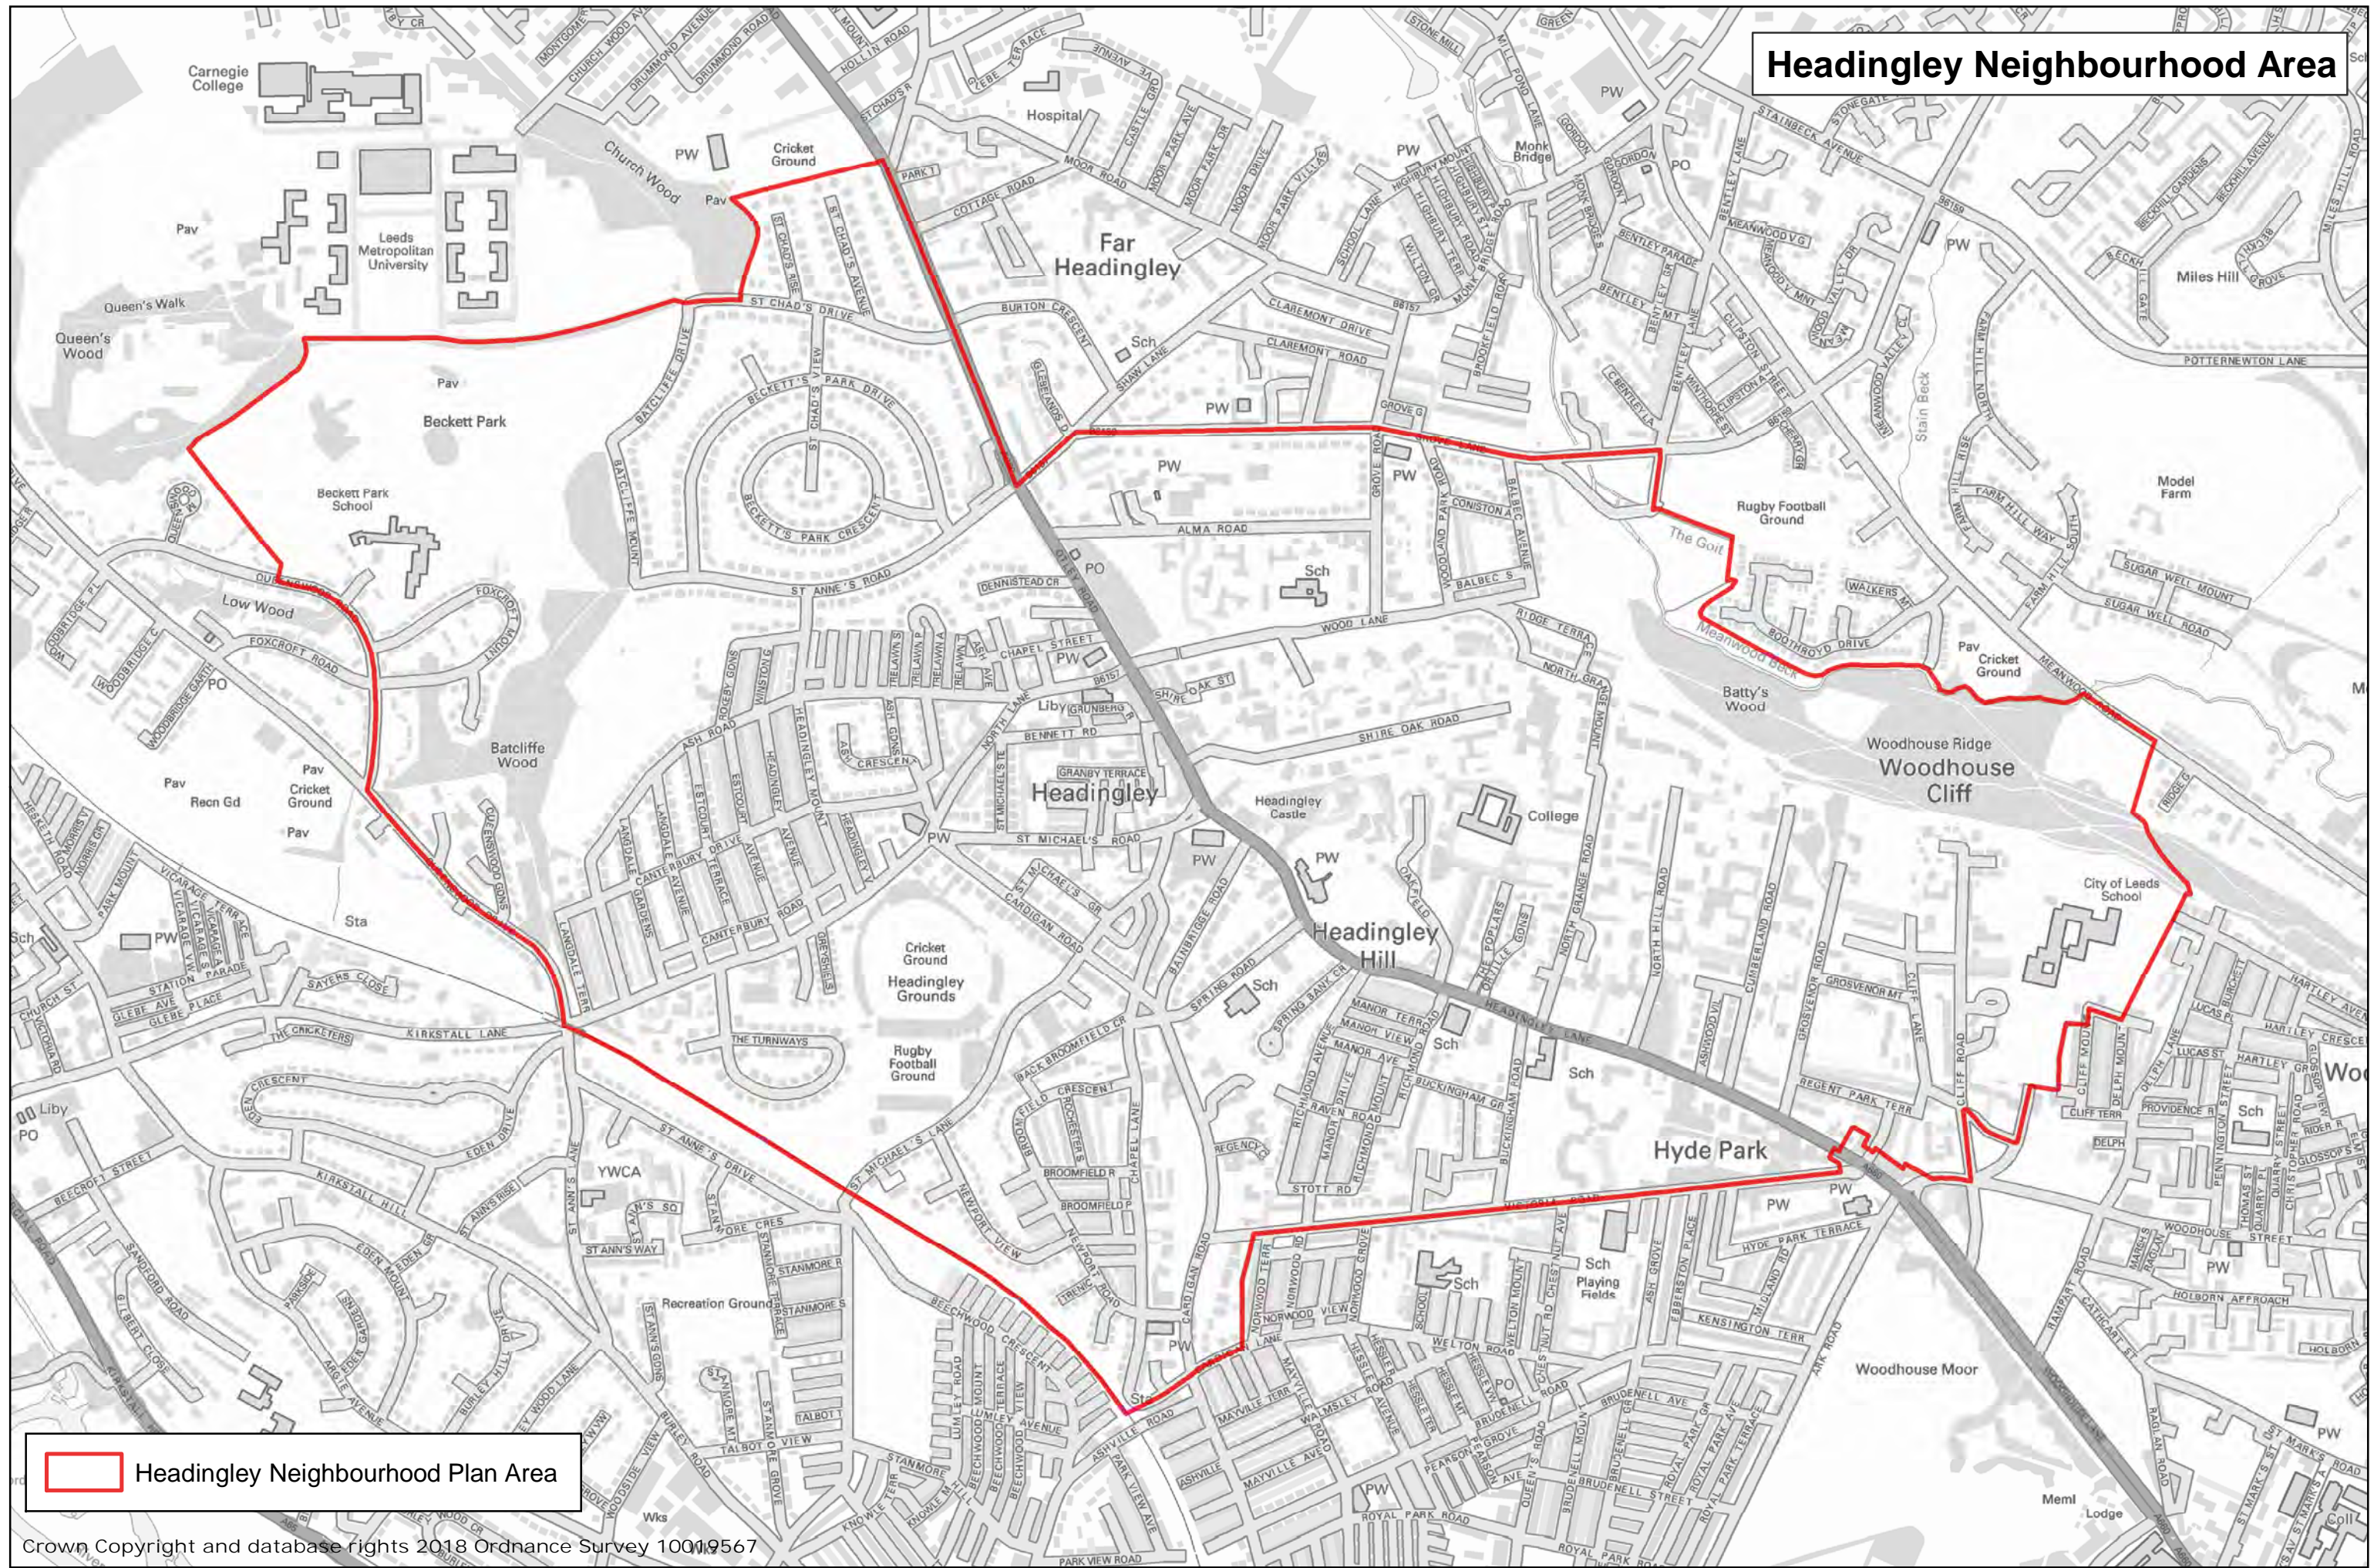

# Headingley Neighbourhood Area

Crown Copyright and database rights 2018 Ordnance Survey 10019567

PRODUCED BY CITY DEVELOPMENT, GIS MAPPING & DATA TEAM, LEEDS CITY COUNCIL  
Path: L:\CGM\GIS Projects\Neighbourhood Planning Progress\Headingley\Headingley Neighbourhood Area.mxd