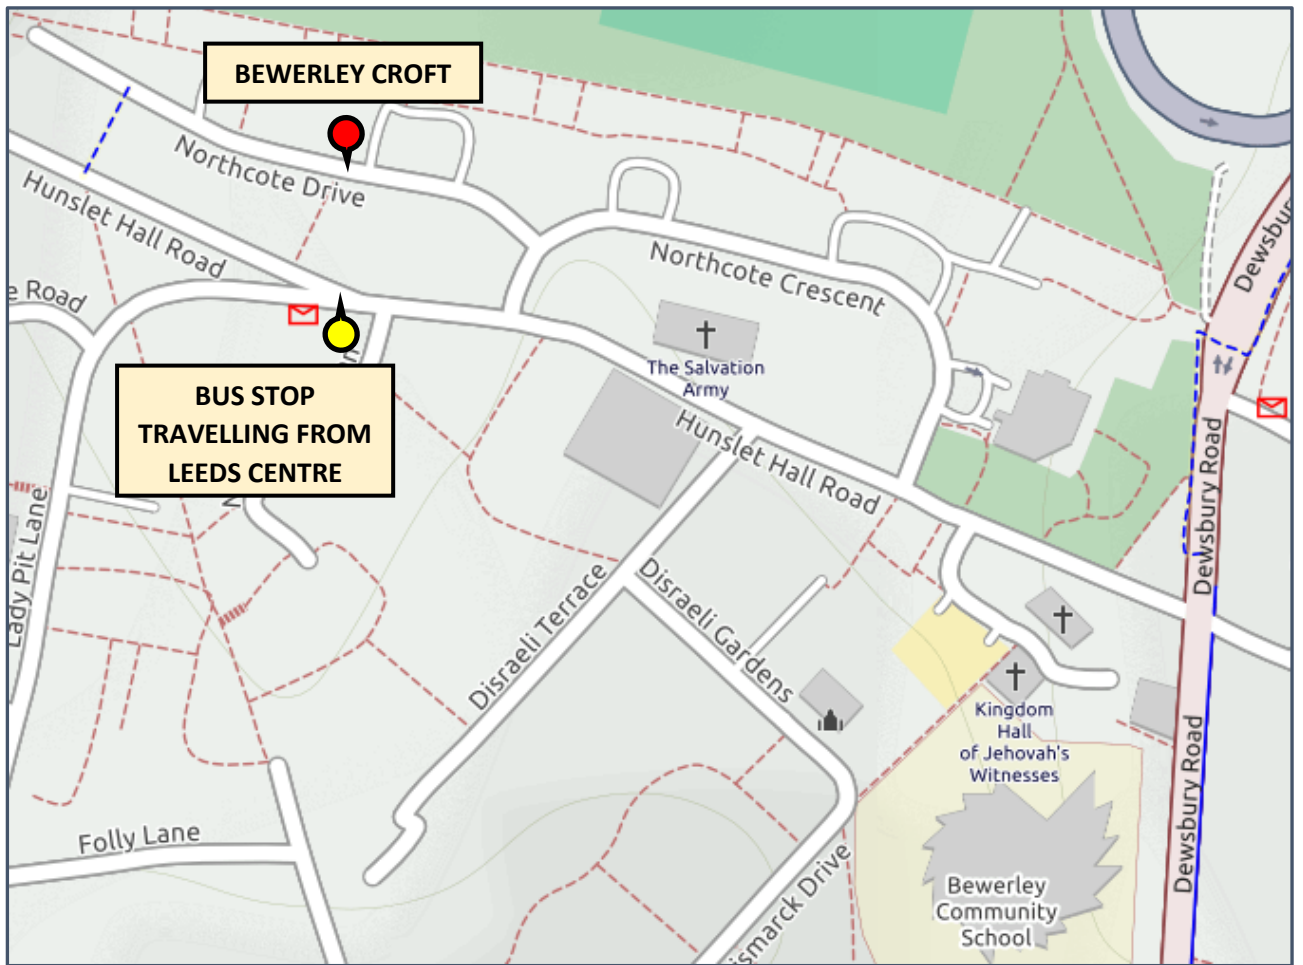

How to find Bewerley Croft, Northcote Drive, LEEDS, LS11 6NH Telephone: 0113 336 7732

Bus no 1 from Leeds City Centre Park Row, Stop P3 , every 10 mins