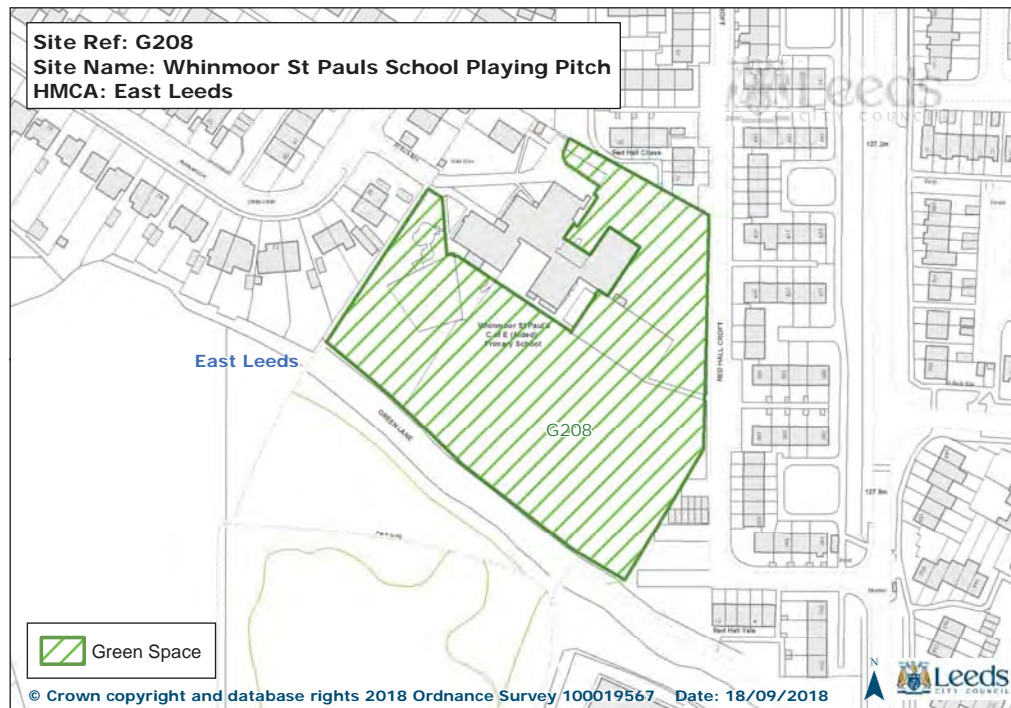

Site Ref: G156
Site Name: Skelton Wood Sports Field
HMCA: East Leeds

Site Ref: G207
Site Name: Hawthorn Farm Nature Area
HMCA: East Leeds

© Crown copyright and database rights 2018 Ordnance Survey 100019567 Date: 18/09/2018

Site Ref: G208
Site Name: Whinmoor St Pauls School Playing Pitch
HMCA: East Leeds

© Crown copyright and database rights 2018 Ordnance Survey 100019567 Date: 18/09/2018

Site Ref: G209
Site Name: St James The Great Cemetery
HMCA: East Leeds