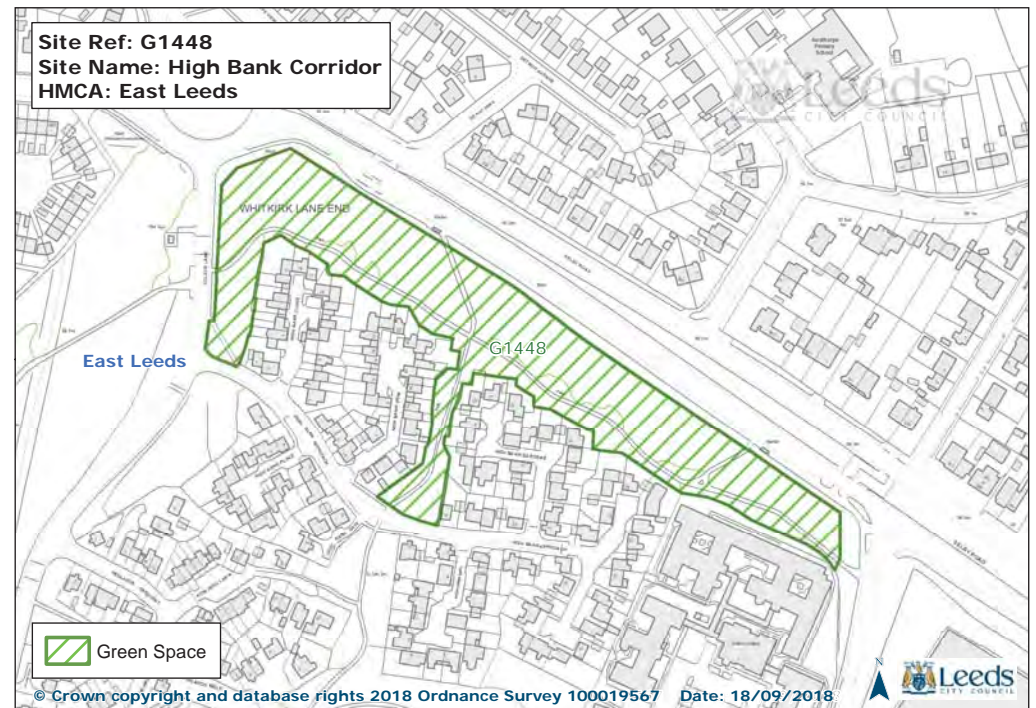

Site Ref: G208
Site Name: Whinmoor St Pauls School Playing Pitch
HMCA: East Leeds

© Crown copyright and database rights 2018 Ordnance Survey 100019567 Date: 18/09/2018

Site Ref: G209
Site Name: St James The Great Cemetery
HMCA: East Leeds

© Crown copyright and database rights 2018 Ordnance Survey 100019567 Date: 18/09/2018

Site Ref: G214
Site Name: Mill Green View 'Village Green'
HMCA: East Leeds

© Crown copyright and database rights 2018 Ordnance Survey 100019567 Date: 18/09/2018