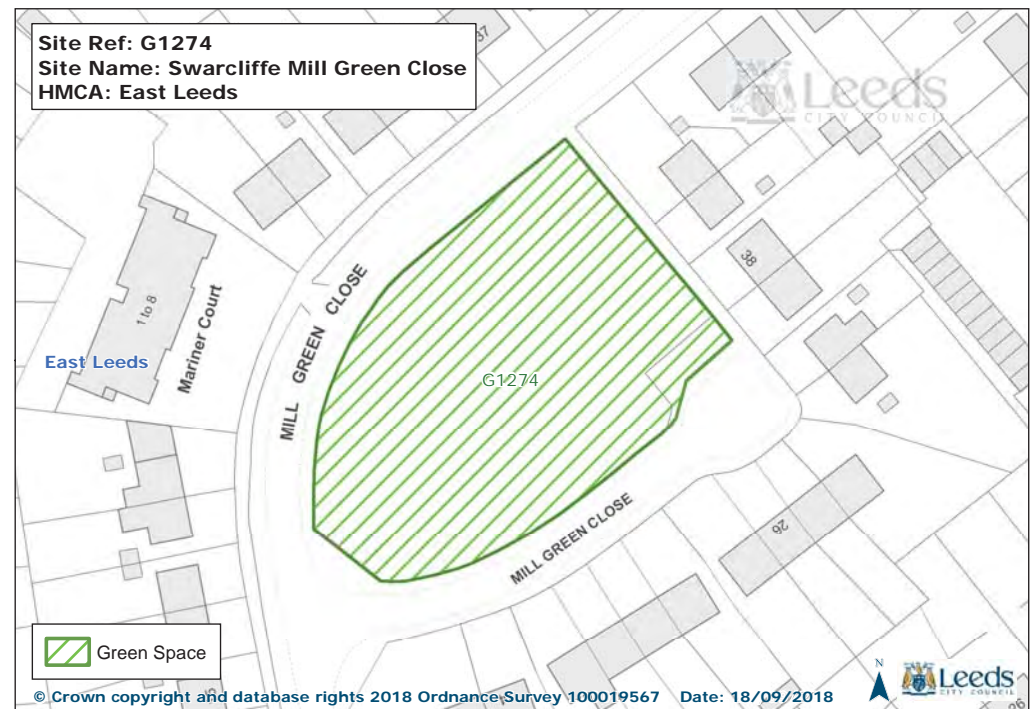

Site Ref: G117
Site Name: Chippies Quarry (AKA Scholes Brick Works)
HMCA: East Leeds

Site Ref: G127
Site Name: Halton Dean - Primrose Valley
HMCA: East Leeds

Site Ref: G143
Site Name: Manston Park
HMCA: East Leeds

Site Ref: G156
Site Name: Skelton Wood Sports Field
HMCA: East Leeds

Site Ref: G207
Site Name: Hawthorn Farm Nature Area
HMCA: East Leeds

© Crown copyright and database rights 2018 Ordnance Survey 100019567 Date: 18/09/2018

Site Ref: G208
Site Name: Whinmoor St Pauls School Playing Pitch
HMCA: East Leeds

© Crown copyright and database rights 2018 Ordnance Survey 100019567 Date: 18/09/2018

Site Ref: G209
Site Name: St James The Great Cemetery
HMCA: East Leeds

© Crown copyright and database rights 2018 Ordnance Survey 100019567 Date: 18/09/2018

Site Ref: G214
Site Name: Mill Green View 'Village Green'
HMCA: East Leeds

© Crown copyright and database rights 2018 Ordnance Survey 100019567 Date: 18/09/2018