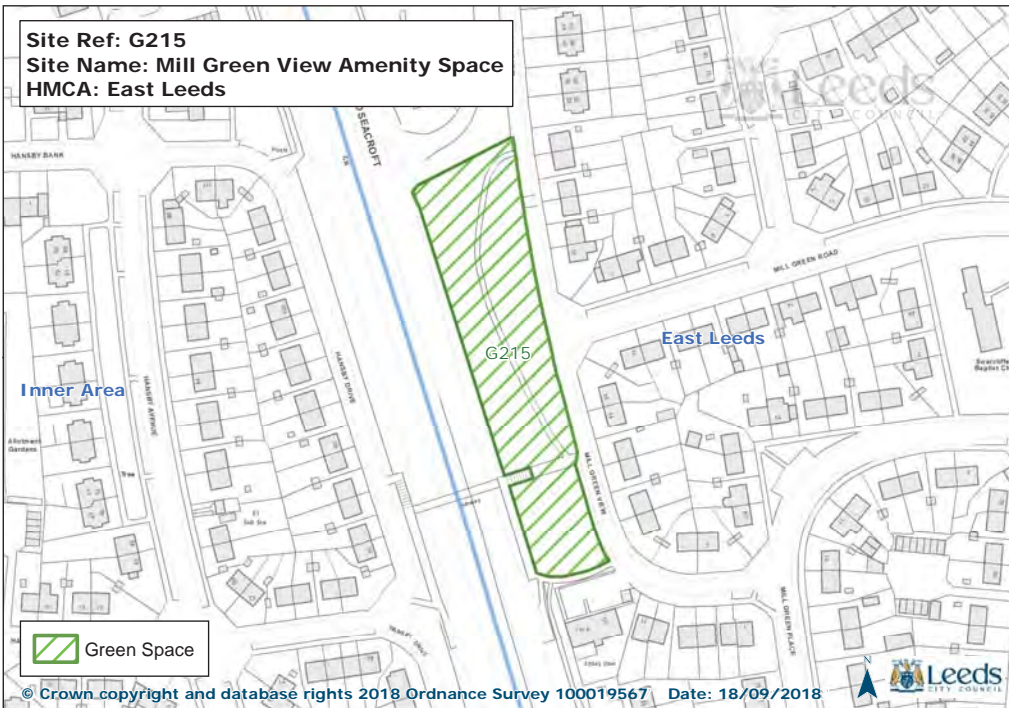

Site Ref: G117
Site Name: Chippies Quarry (AKA Scholes Brick Works)
HMCA: East Leeds

Site Ref: G127
Site Name: Halton Dean - Primrose Valley
HMCA: East Leeds

Site Ref: G143
Site Name: Manston Park
HMCA: East Leeds

Site Ref: G156
Site Name: Skelton Wood Sports Field
HMCA: East Leeds

Site Ref: G207
Site Name: Hawthorn Farm Nature Area
HMCA: East Leeds

© Crown copyright and database rights 2018 Ordnance Survey 100019567 Date: 18/09/2018

Site Ref: G208
Site Name: Whinmoor St Pauls School Playing Pitch
HMCA: East Leeds

© Crown copyright and database rights 2018 Ordnance Survey 100019567 Date: 18/09/2018

Site Ref: G209
Site Name: St James The Great Cemetery
HMCA: East Leeds

© Crown copyright and database rights 2018 Ordnance Survey 100019567 Date: 18/09/2018

Site Ref: G214
Site Name: Mill Green View 'Village Green'
HMCA: East Leeds

© Crown copyright and database rights 2018 Ordnance Survey 100019567 Date: 18/09/2018