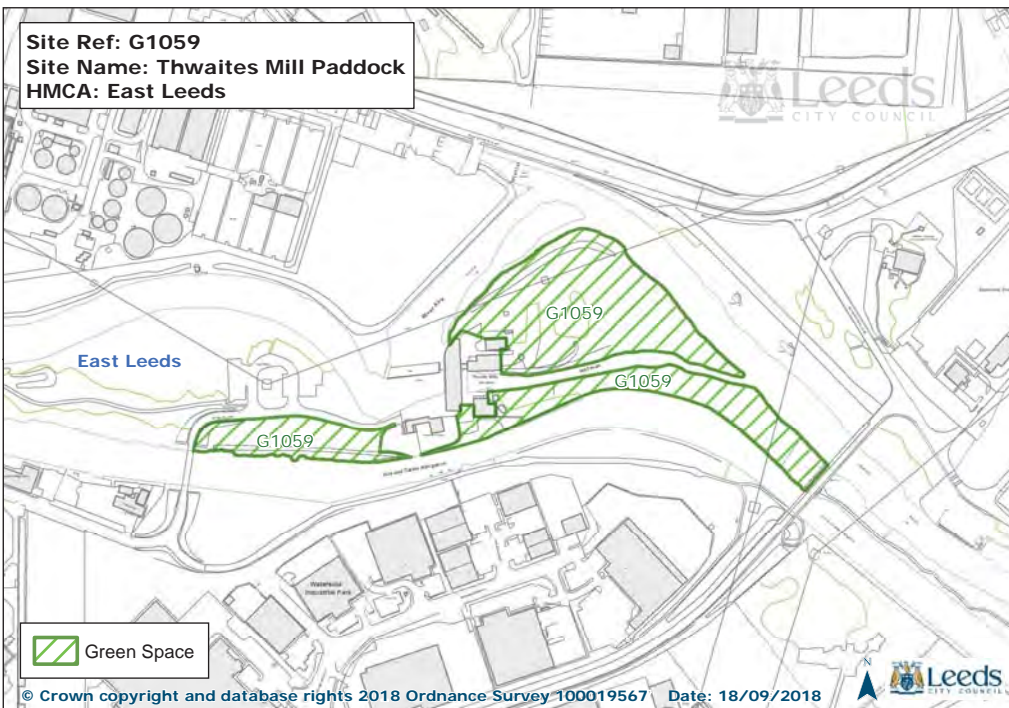

Site Ref: G117
Site Name: Chippies Quarry (AKA Scholes Brick Works)
HMCA: East Leeds

Site Ref: G127
Site Name: Halton Dean - Primrose Valley
HMCA: East Leeds

Site Ref: G143
Site Name: Manston Park
HMCA: East Leeds

Site Ref: G156
Site Name: Skelton Wood Sports Field
HMCA: East Leeds

Site Ref: G207
Site Name: Hawthorn Farm Nature Area
HMCA: East Leeds

© Crown copyright and database rights 2018 Ordnance Survey 100019567 Date: 18/09/2018

Site Ref: G208
Site Name: Whinmoor St Pauls School Playing Pitch
HMCA: East Leeds

© Crown copyright and database rights 2018 Ordnance Survey 100019567 Date: 18/09/2018

Site Ref: G209
Site Name: St James The Great Cemetery
HMCA: East Leeds

© Crown copyright and database rights 2018 Ordnance Survey 100019567 Date: 18/09/2018

Site Ref: G214
Site Name: Mill Green View 'Village Green'
HMCA: East Leeds

© Crown copyright and database rights 2018 Ordnance Survey 100019567 Date: 18/09/2018