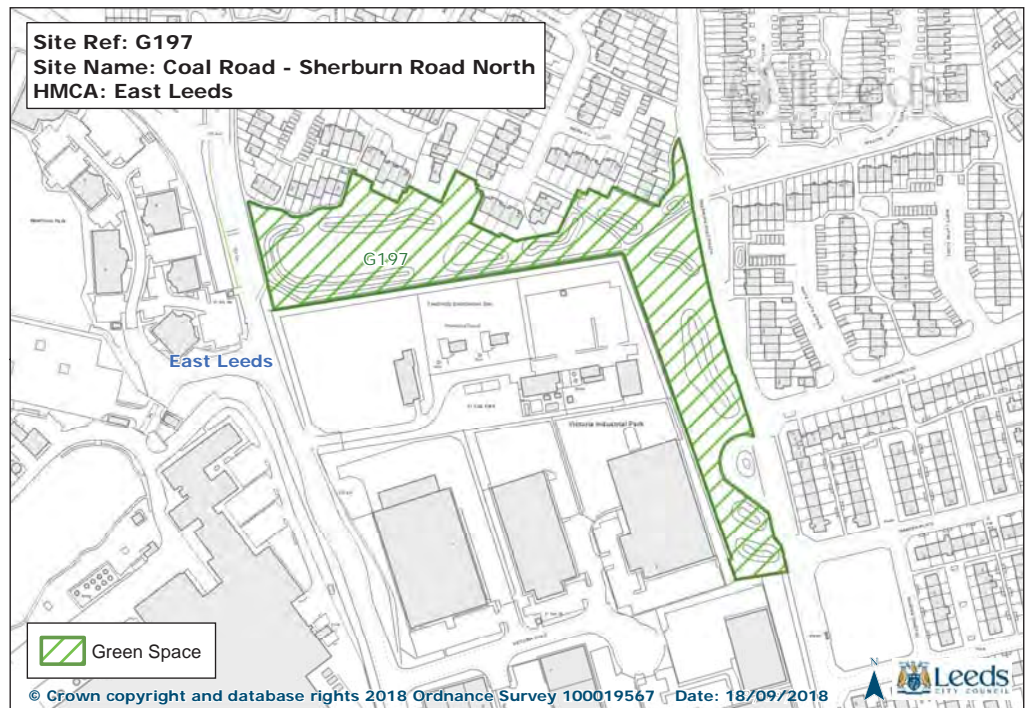

Site Ref: G117
Site Name: Chippies Quarry (AKA Scholes Brick Works)
HMCA: East Leeds

Site Ref: G127
Site Name: Halton Dean - Primrose Valley
HMCA: East Leeds

Site Ref: G143
Site Name: Manston Park
HMCA: East Leeds

Site Ref: G156
Site Name: Skelton Wood Sports Field
HMCA: East Leeds

Site Ref: G207
Site Name: Hawthorn Farm Nature Area
HMCA: East Leeds

© Crown copyright and database rights 2018 Ordnance Survey 100019567 Date: 18/09/2018

Site Ref: G208
Site Name: Whinmoor St Pauls School Playing Pitch
HMCA: East Leeds

© Crown copyright and database rights 2018 Ordnance Survey 100019567 Date: 18/09/2018

Site Ref: G209
Site Name: St James The Great Cemetery
HMCA: East Leeds

© Crown copyright and database rights 2018 Ordnance Survey 100019567 Date: 18/09/2018

Site Ref: G214
Site Name: Mill Green View 'Village Green'
HMCA: East Leeds

© Crown copyright and database rights 2018 Ordnance Survey 100019567 Date: 18/09/2018