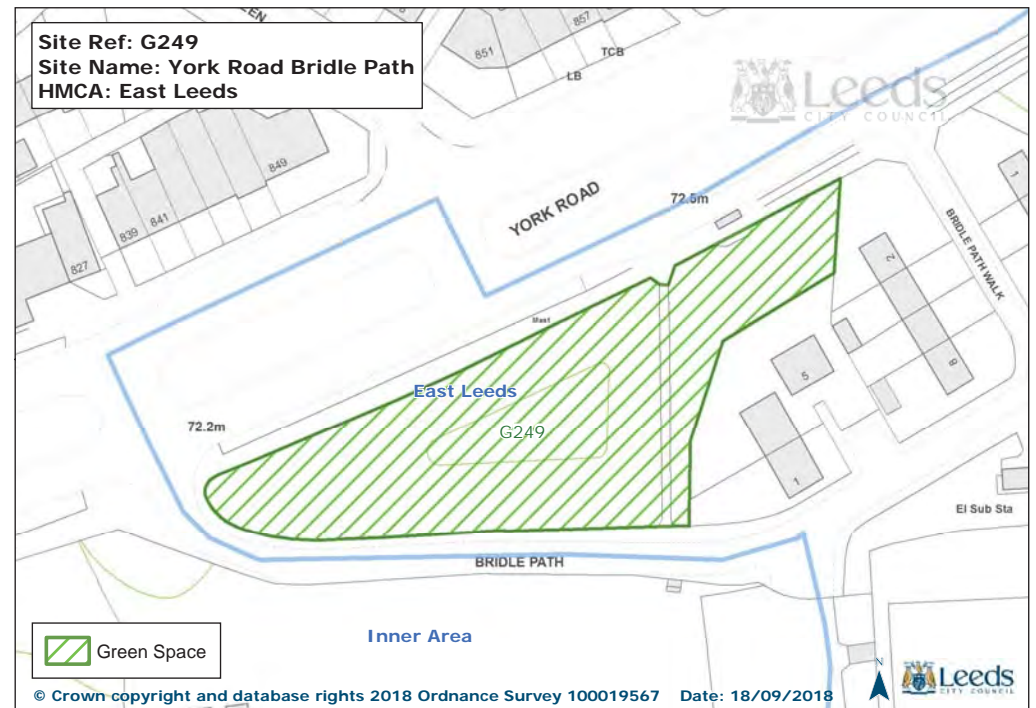

Site Ref: G156
Site Name: Skelton Wood Sports Field
HMCA: East Leeds

Site Ref: G207
Site Name: Hawthorn Farm Nature Area
HMCA: East Leeds

© Crown copyright and database rights 2018 Ordnance Survey 100019567 Date: 18/09/2018

Site Ref: G208
Site Name: Whinmoor St Pauls School Playing Pitch
HMCA: East Leeds

© Crown copyright and database rights 2018 Ordnance Survey 100019567 Date: 18/09/2018

Site Ref: G209
Site Name: St James The Great Cemetery
HMCA: East Leeds

© Crown copyright and database rights 2018 Ordnance Survey 100019567 Date: 18/09/2018

Site Ref: G214
Site Name: Mill Green View 'Village Green'
HMCA: East Leeds

© Crown copyright and database rights 2018 Ordnance Survey 100019567 Date: 18/09/2018