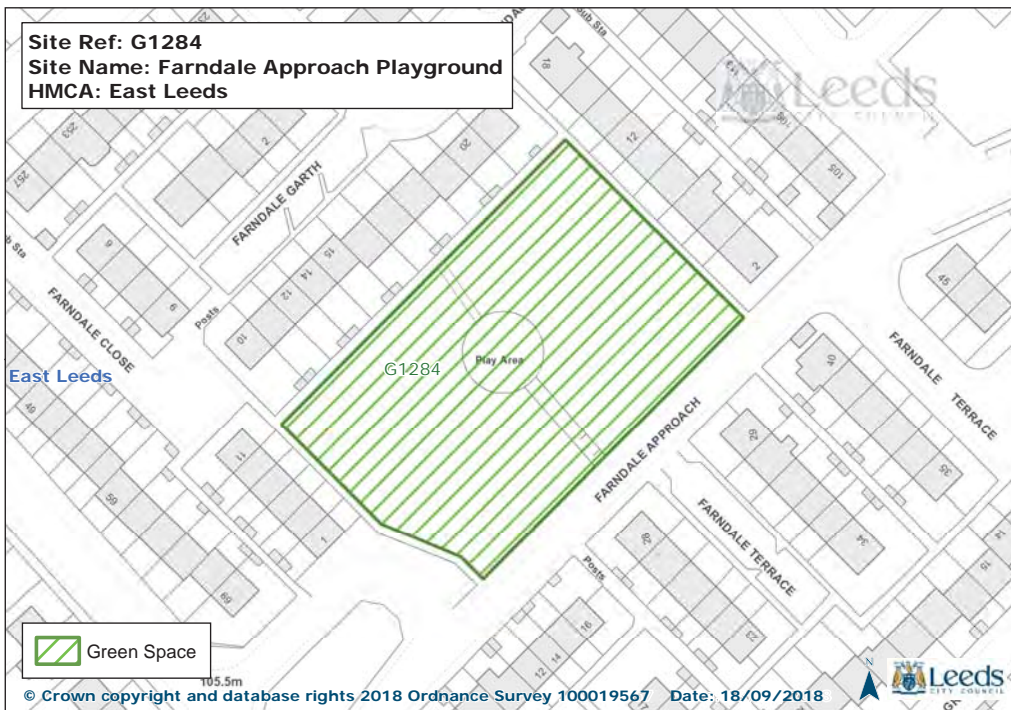

Site Ref: G156
Site Name: Skelton Wood Sports Field
HMCA: East Leeds

Site Ref: G207
Site Name: Hawthorn Farm Nature Area
HMCA: East Leeds

© Crown copyright and database rights 2018 Ordnance Survey 100019567 Date: 18/09/2018

© Crown copyright and database rights 2018 Ordnance Survey 100019567 Date: 18/09/2018

Site Ref: G214
Site Name: Mill Green View 'Village Green'
HMCA: East Leeds

© Crown copyright and database rights 2018 Ordnance Survey 100019567 Date: 18/09/2018