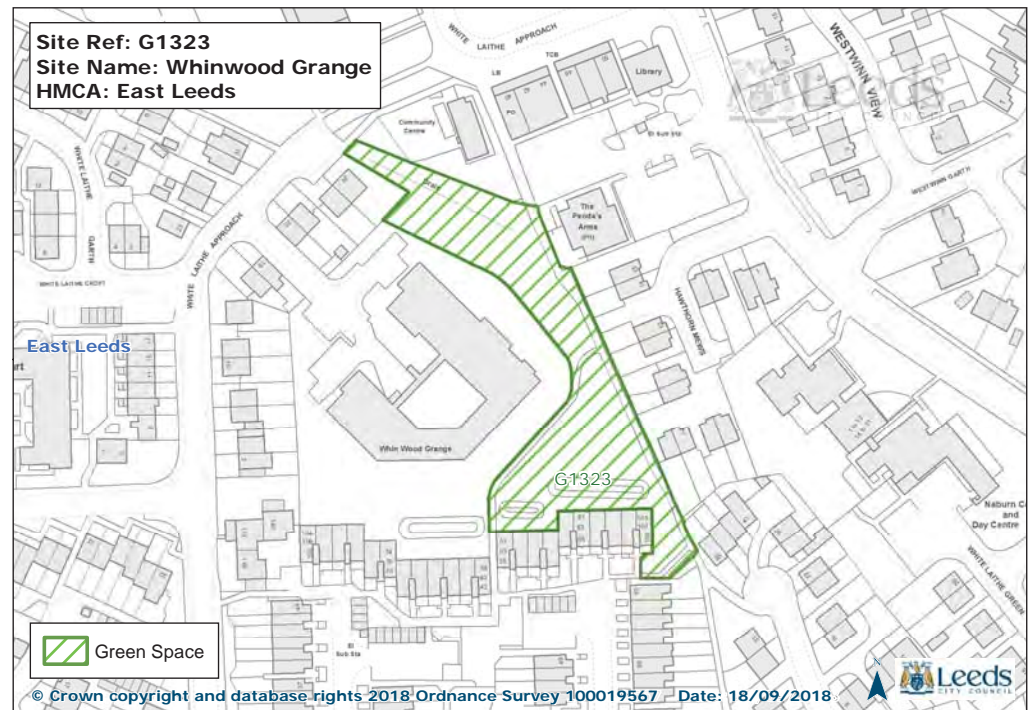

Site Ref: G117
Site Name: Chippies Quarry (AKA Scholes Brick Works)
HMCA: East Leeds

Site Ref: G127
Site Name: Halton Dean - Primrose Valley
HMCA: East Leeds

Site Ref: G143
Site Name: Manston Park
HMCA: East Leeds

Site Ref: G156
Site Name: Skelton Wood Sports Field
HMCA: East Leeds

Site Ref: G207
Site Name: Hawthorn Farm Nature Area
HMCA: East Leeds

© Crown copyright and database rights 2018 Ordnance Survey 100019567 Date: 18/09/2018

Site Ref: G208
Site Name: Whinmoor St Pauls School Playing Pitch
HMCA: East Leeds

© Crown copyright and database rights 2018 Ordnance Survey 100019567 Date: 18/09/2018

Site Ref: G209
Site Name: St James The Great Cemetery
HMCA: East Leeds

© Crown copyright and database rights 2018 Ordnance Survey 100019567 Date: 18/09/2018

Site Ref: G214
Site Name: Mill Green View 'Village Green'
HMCA: East Leeds

© Crown copyright and database rights 2018 Ordnance Survey 100019567 Date: 18/09/2018