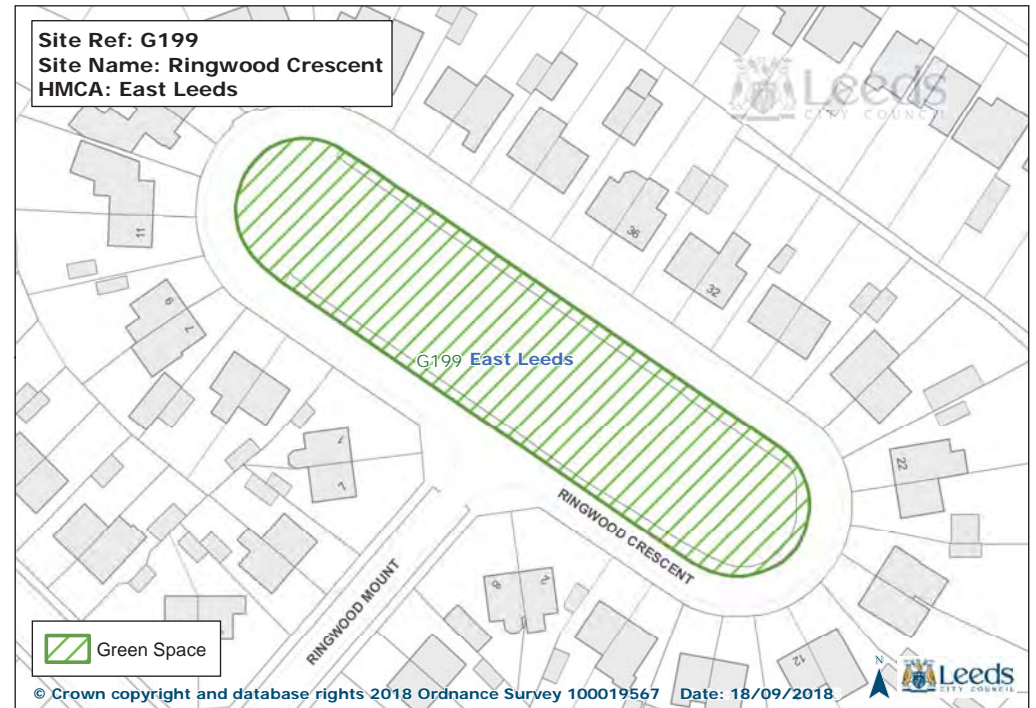

Site Ref: G117
Site Name: Chippies Quarry (AKA Scholes Brick Works)
HMCA: East Leeds

Site Ref: G127
Site Name: Halton Dean - Primrose Valley
HMCA: East Leeds

Site Ref: G143
Site Name: Manston Park
HMCA: East Leeds

Site Ref: G156
Site Name: Skelton Wood Sports Field
HMCA: East Leeds

Site Ref: G207
Site Name: Hawthorn Farm Nature Area
HMCA: East Leeds

© Crown copyright and database rights 2018 Ordnance Survey 100019567 Date: 18/09/2018

Site Ref: G208
Site Name: Whinmoor St Pauls School Playing Pitch
HMCA: East Leeds

© Crown copyright and database rights 2018 Ordnance Survey 100019567 Date: 18/09/2018

Site Ref: G209
Site Name: St James The Great Cemetery
HMCA: East Leeds

© Crown copyright and database rights 2018 Ordnance Survey 100019567 Date: 18/09/2018

Site Ref: G214
Site Name: Mill Green View 'Village Green'
HMCA: East Leeds

© Crown copyright and database rights 2018 Ordnance Survey 100019567 Date: 18/09/2018