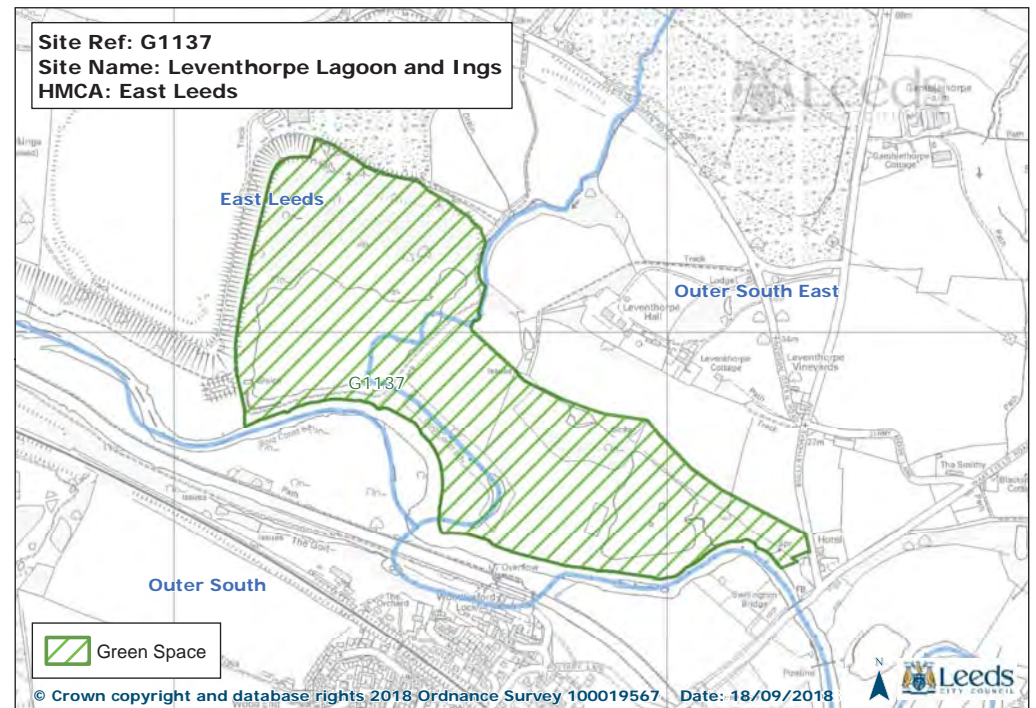

© Crown copyright and database rights 2018 Ordnance Survey 100019567 Date: 18/09/2018

Site Ref: G214
Site Name: Mill Green View 'Village Green'
HMCA: East Leeds

© Crown copyright and database rights 2018 Ordnance Survey 100019567 Date: 18/09/2018