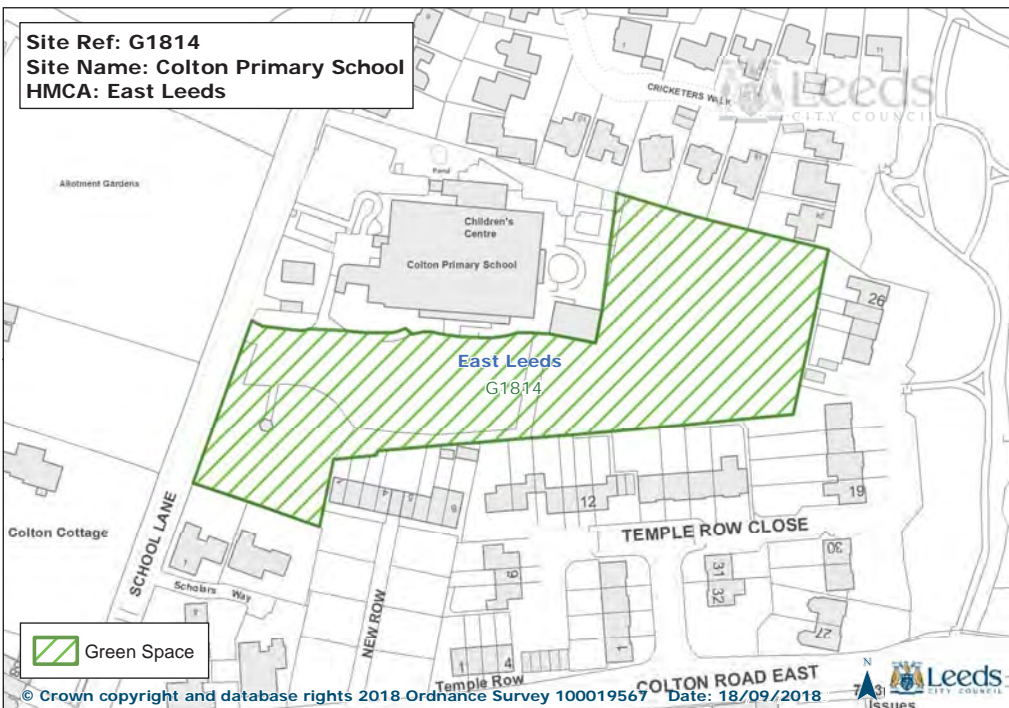

© Crown copyright and database rights 2018 Ordnance Survey 100019567 Date: 18/09/2018

Site Ref: G214
Site Name: Mill Green View 'Village Green'
HMCA: East Leeds

© Crown copyright and database rights 2018 Ordnance Survey 100019567 Date: 18/09/2018