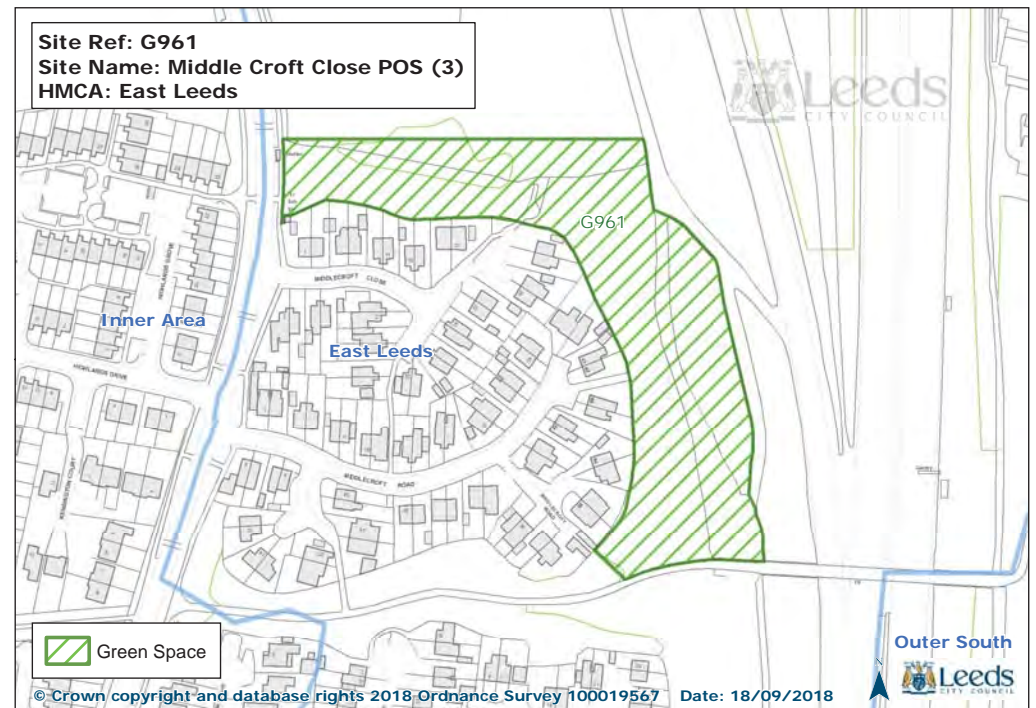

Site Ref: G117
Site Name: Chippies Quarry (AKA Scholes Brick Works)
HMCA: East Leeds

Site Ref: G127
Site Name: Halton Dean - Primrose Valley
HMCA: East Leeds

Site Ref: G143
Site Name: Manston Park
HMCA: East Leeds

Site Ref: G156
Site Name: Skelton Wood Sports Field
HMCA: East Leeds

Site Ref: G207
Site Name: Hawthorn Farm Nature Area
HMCA: East Leeds

© Crown copyright and database rights 2018 Ordnance Survey 100019567 Date: 18/09/2018

Site Ref: G208
Site Name: Whinmoor St Pauls School Playing Pitch
HMCA: East Leeds

© Crown copyright and database rights 2018 Ordnance Survey 100019567 Date: 18/09/2018

Site Ref: G209
Site Name: St James The Great Cemetery
HMCA: East Leeds

© Crown copyright and database rights 2018 Ordnance Survey 100019567 Date: 18/09/2018

Site Ref: G214
Site Name: Mill Green View 'Village Green'
HMCA: East Leeds

© Crown copyright and database rights 2018 Ordnance Survey 100019567 Date: 18/09/2018