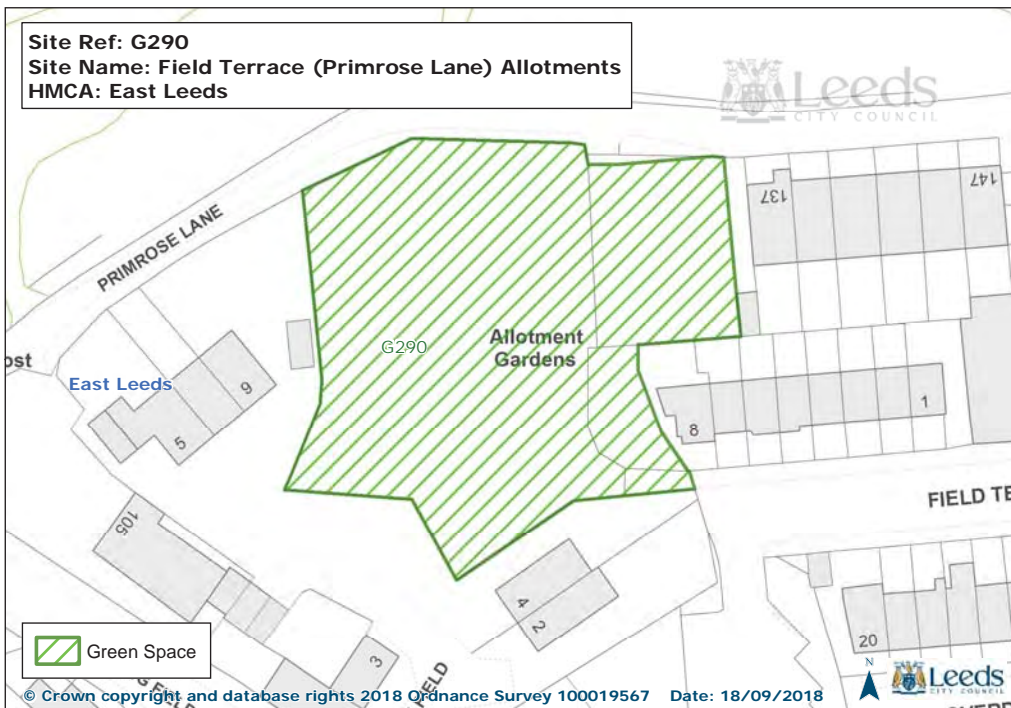

© Crown copyright and database rights 2018 Ordnance Survey 100019567 Date: 18/09/2018

Site Ref: G214
Site Name: Mill Green View 'Village Green'
HMCA: East Leeds

© Crown copyright and database rights 2018 Ordnance Survey 100019567 Date: 18/09/2018