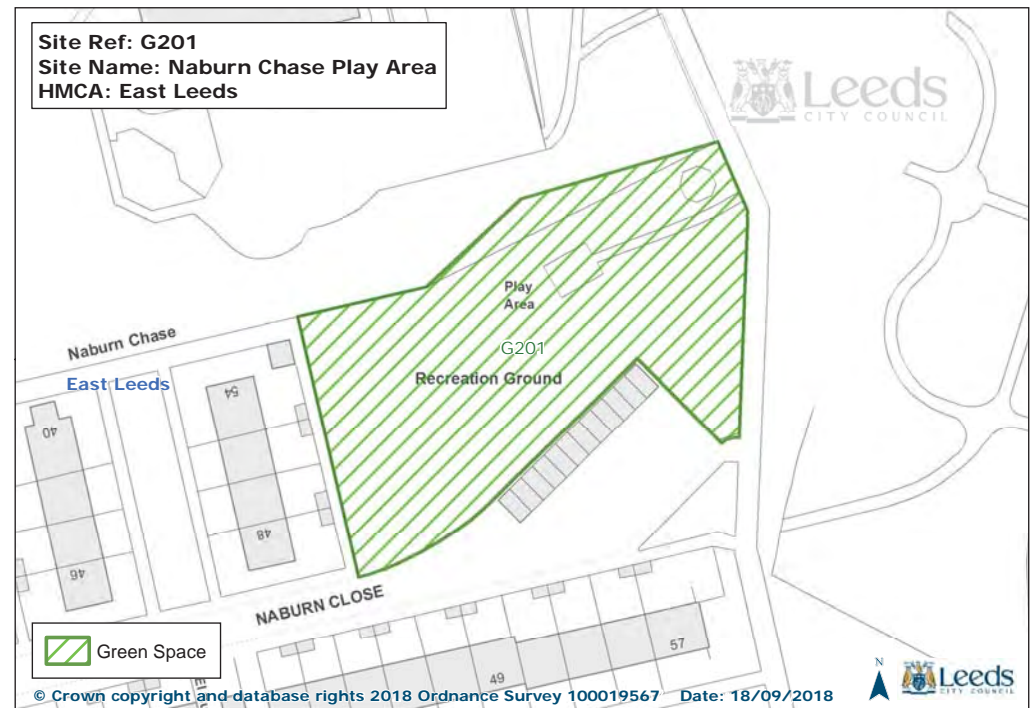

Site Ref: G117
Site Name: Chippies Quarry (AKA Scholes Brick Works)
HMCA: East Leeds

Site Ref: G127
Site Name: Halton Dean - Primrose Valley
HMCA: East Leeds

Site Ref: G143
Site Name: Manston Park
HMCA: East Leeds

Site Ref: G156
Site Name: Skelton Wood Sports Field
HMCA: East Leeds

Site Ref: G207
Site Name: Hawthorn Farm Nature Area
HMCA: East Leeds

© Crown copyright and database rights 2018 Ordnance Survey 100019567 Date: 18/09/2018