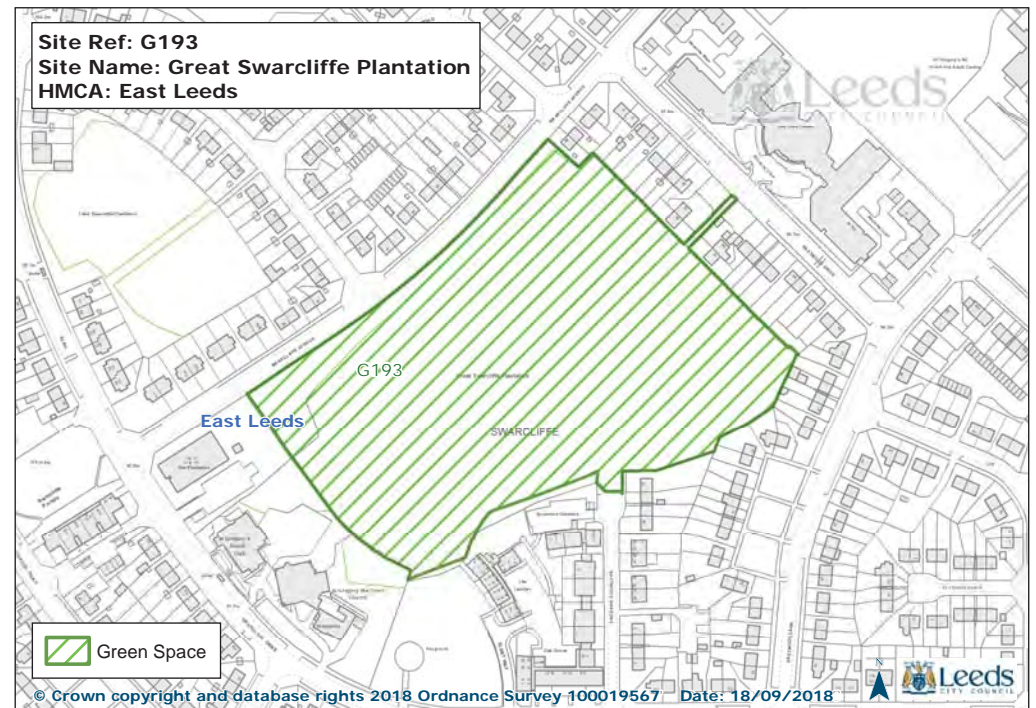

Site Ref: G117
Site Name: Chippies Quarry (AKA Scholes Brick Works)
HMCA: East Leeds

Site Ref: G127
Site Name: Halton Dean - Primrose Valley
HMCA: East Leeds

Site Ref: G143
Site Name: Manston Park
HMCA: East Leeds

Site Ref: G156
Site Name: Skelton Wood Sports Field
HMCA: East Leeds

Site Ref: G207
Site Name: Hawthorn Farm Nature Area
HMCA: East Leeds

© Crown copyright and database rights 2018 Ordnance Survey 100019567 Date: 18/09/2018

Site Ref: G208
Site Name: Whinmoor St Pauls School Playing Pitch
HMCA: East Leeds

© Crown copyright and database rights 2018 Ordnance Survey 100019567 Date: 18/09/2018

Site Ref: G209
Site Name: St James The Great Cemetery
HMCA: East Leeds

© Crown copyright and database rights 2018 Ordnance Survey 100019567 Date: 18/09/2018

Site Ref: G214
Site Name: Mill Green View 'Village Green'
HMCA: East Leeds

© Crown copyright and database rights 2018 Ordnance Survey 100019567 Date: 18/09/2018