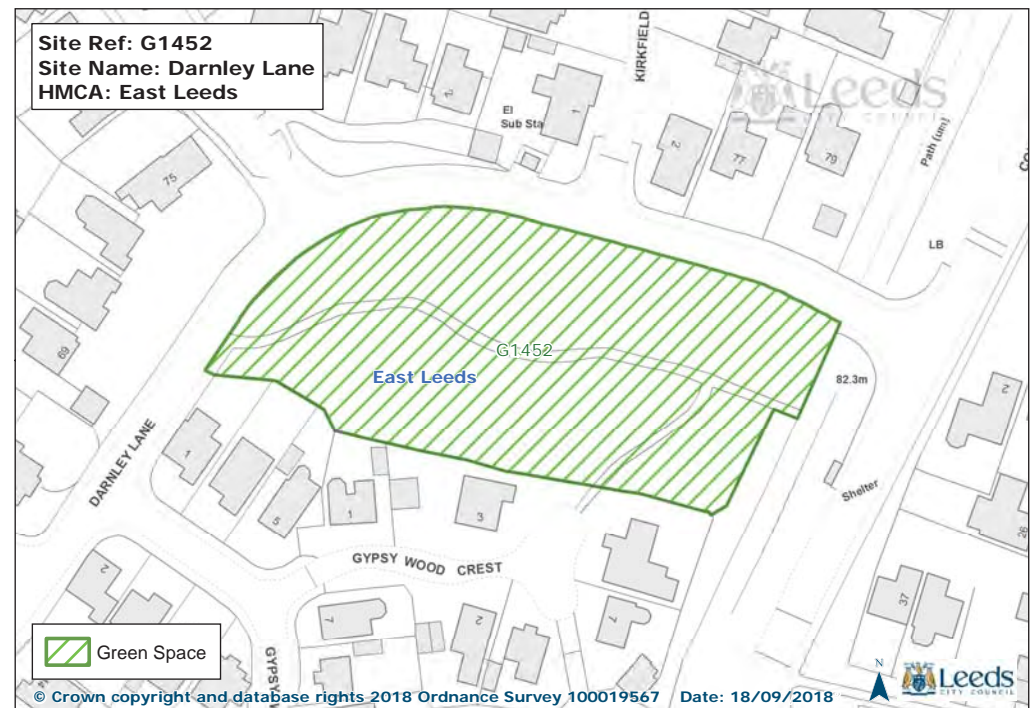

© Crown copyright and database rights 2018 Ordnance Survey 100019567 Date: 18/09/2018

Site Ref: G214
Site Name: Mill Green View 'Village Green'
HMCA: East Leeds

© Crown copyright and database rights 2018 Ordnance Survey 100019567 Date: 18/09/2018