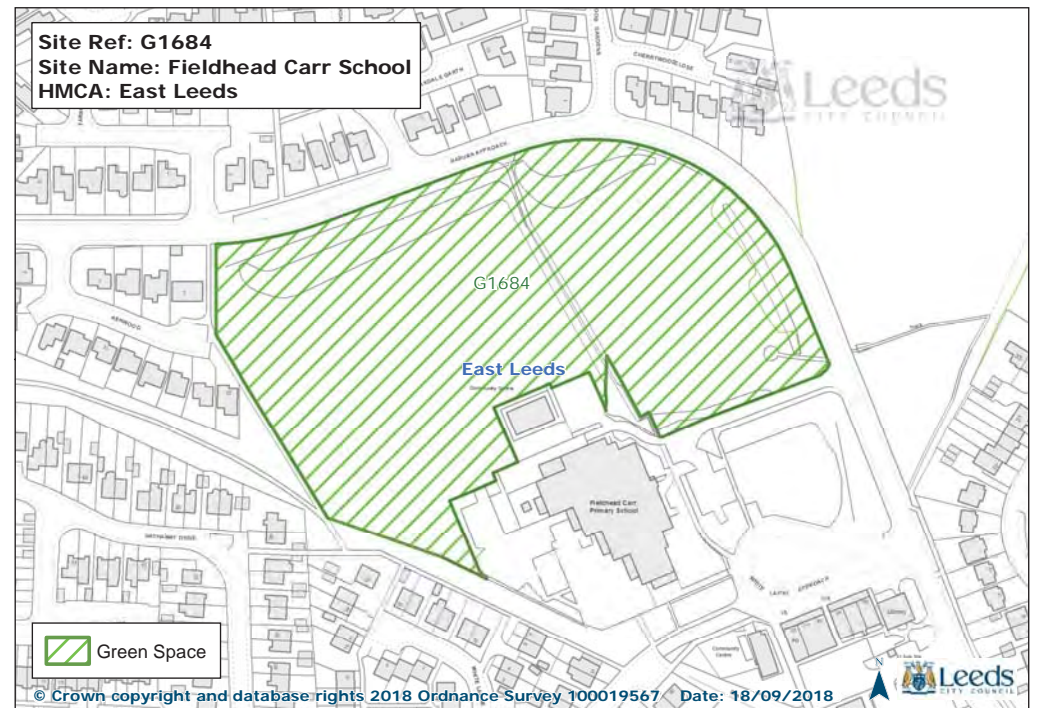

© Crown copyright and database rights 2018 Ordnance Survey 100019567 Date: 18/09/2018

Site Ref: G214
Site Name: Mill Green View 'Village Green'
HMCA: East Leeds

© Crown copyright and database rights 2018 Ordnance Survey 100019567 Date: 18/09/2018