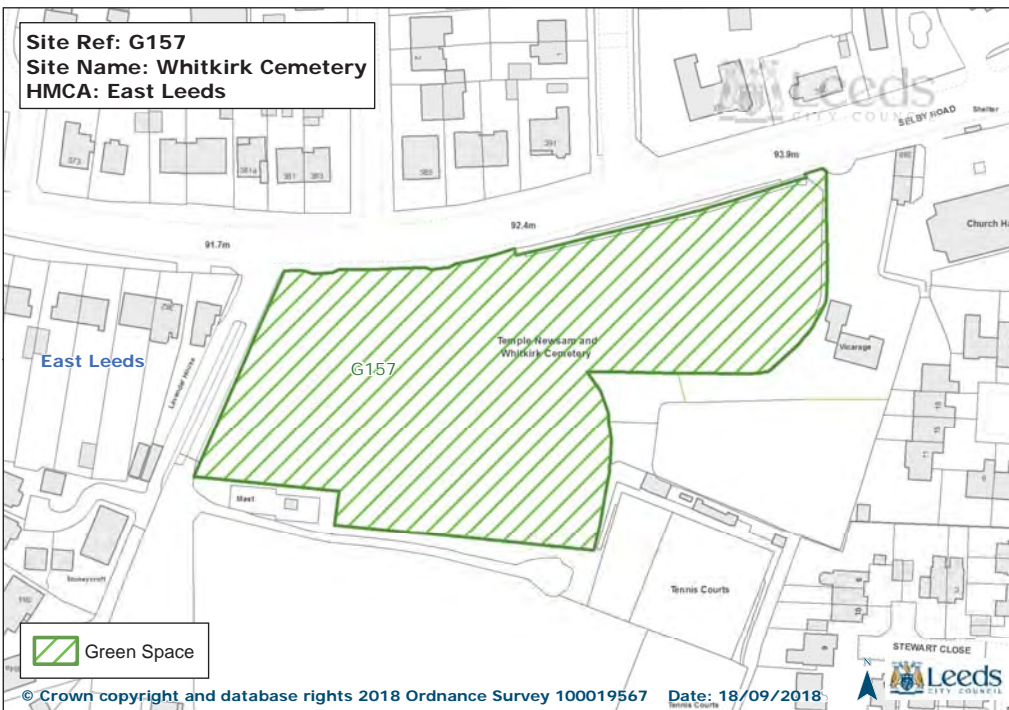

Site Ref: G117
Site Name: Chippies Quarry (AKA Scholes Brick Works)
HMCA: East Leeds

Site Ref: G127
Site Name: Halton Dean - Primrose Valley
HMCA: East Leeds

Site Ref: G143
Site Name: Manston Park
HMCA: East Leeds

Site Ref: G156
Site Name: Skelton Wood Sports Field
HMCA: East Leeds

Site Ref: G207
Site Name: Hawthorn Farm Nature Area
HMCA: East Leeds

© Crown copyright and database rights 2018 Ordnance Survey 100019567 Date: 18/09/2018

Site Ref: G208
Site Name: Whinmoor St Pauls School Playing Pitch
HMCA: East Leeds

© Crown copyright and database rights 2018 Ordnance Survey 100019567 Date: 18/09/2018

Site Ref: G209
Site Name: St James The Great Cemetery
HMCA: East Leeds

© Crown copyright and database rights 2018 Ordnance Survey 100019567 Date: 18/09/2018

Site Ref: G214
Site Name: Mill Green View 'Village Green'
HMCA: East Leeds

© Crown copyright and database rights 2018 Ordnance Survey 100019567 Date: 18/09/2018