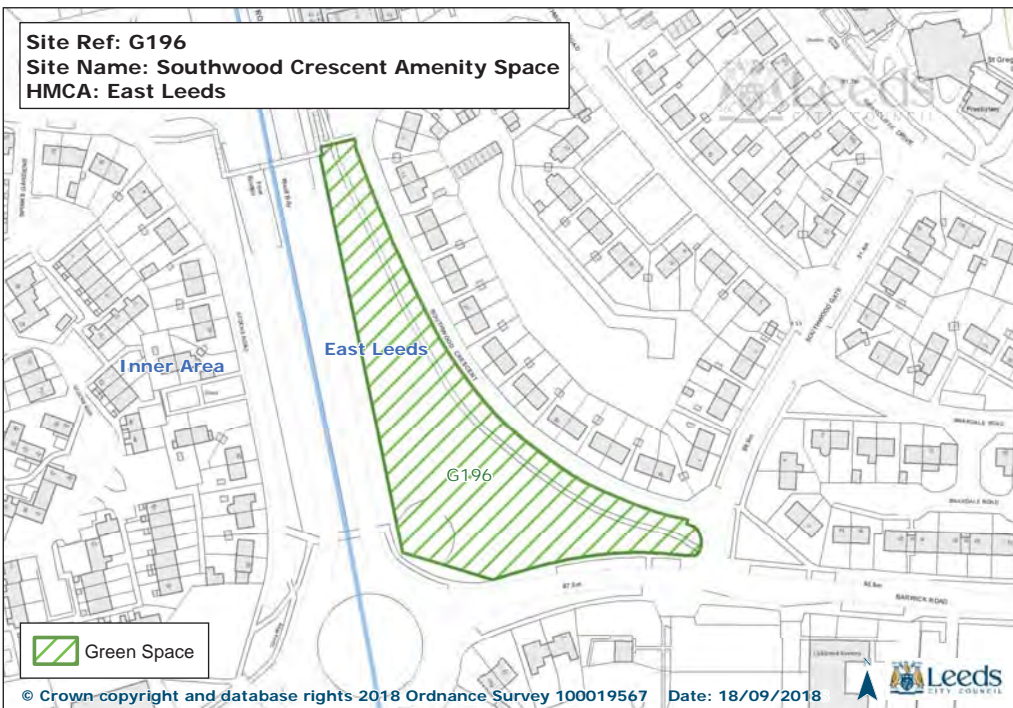

Site Ref: G117
Site Name: Chippies Quarry (AKA Scholes Brick Works)
HMCA: East Leeds

Site Ref: G127
Site Name: Halton Dean - Primrose Valley
HMCA: East Leeds

Site Ref: G143
Site Name: Manston Park
HMCA: East Leeds

Site Ref: G156
Site Name: Skelton Wood Sports Field
HMCA: East Leeds

Site Ref: G207
Site Name: Hawthorn Farm Nature Area
HMCA: East Leeds

© Crown copyright and database rights 2018 Ordnance Survey 100019567 Date: 18/09/2018

Site Ref: G208
Site Name: Whinmoor St Pauls School Playing Pitch
HMCA: East Leeds

© Crown copyright and database rights 2018 Ordnance Survey 100019567 Date: 18/09/2018

Site Ref: G209
Site Name: St James The Great Cemetery
HMCA: East Leeds

© Crown copyright and database rights 2018 Ordnance Survey 100019567 Date: 18/09/2018

Site Ref: G214
Site Name: Mill Green View 'Village Green'
HMCA: East Leeds

© Crown copyright and database rights 2018 Ordnance Survey 100019567 Date: 18/09/2018