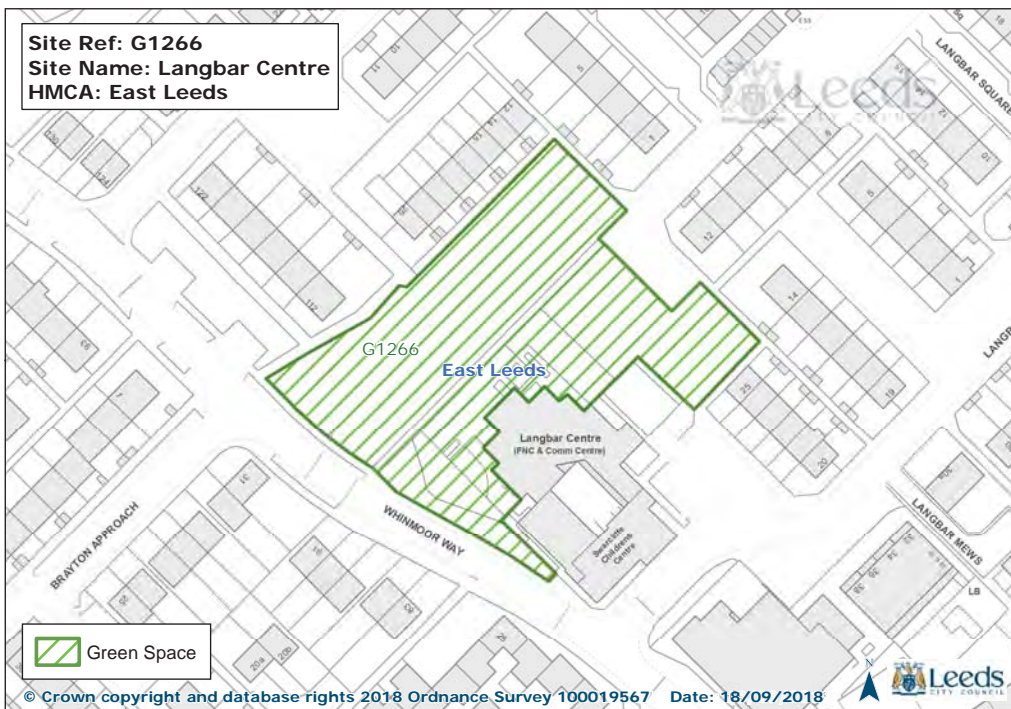

Site Ref: G156
Site Name: Skelton Wood Sports Field
HMCA: East Leeds

Site Ref: G207
Site Name: Hawthorn Farm Nature Area
HMCA: East Leeds

© Crown copyright and database rights 2018 Ordnance Survey 100019567 Date: 18/09/2018

Site Ref: G208
Site Name: Whinmoor St Pauls School Playing Pitch
HMCA: East Leeds

© Crown copyright and database rights 2018 Ordnance Survey 100019567 Date: 18/09/2018

Site Ref: G209
Site Name: St James The Great Cemetery
HMCA: East Leeds

© Crown copyright and database rights 2018 Ordnance Survey 100019567 Date: 18/09/2018

Site Ref: G214
Site Name: Mill Green View 'Village Green'
HMCA: East Leeds

© Crown copyright and database rights 2018 Ordnance Survey 100019567 Date: 18/09/2018