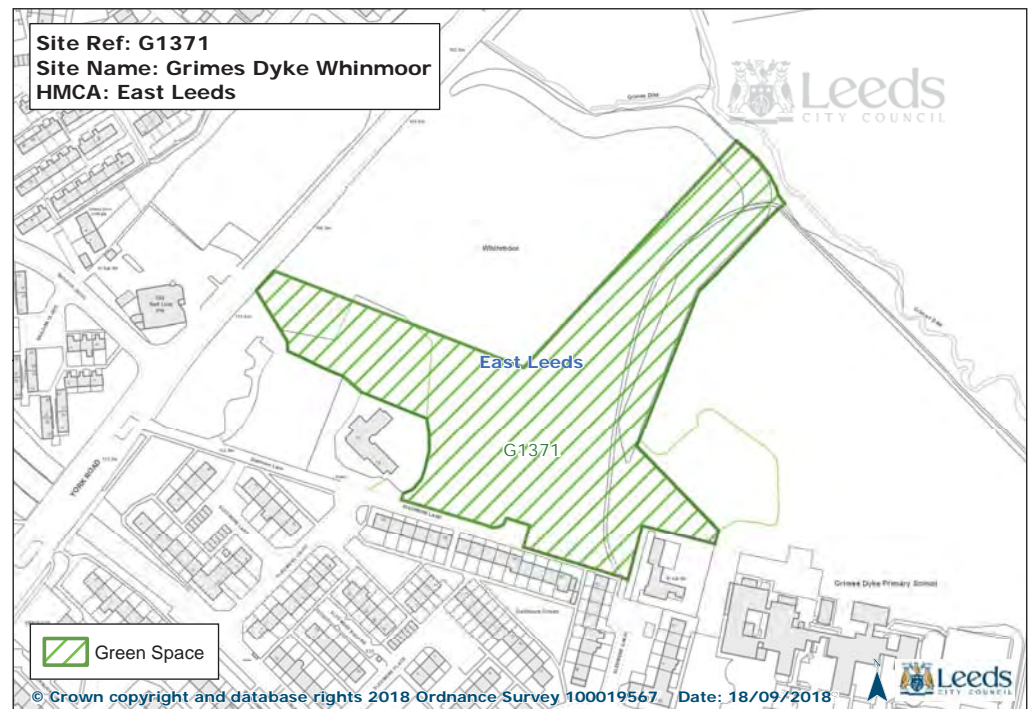

Site Ref: G117
Site Name: Chippies Quarry (AKA Scholes Brick Works)
HMCA: East Leeds

Site Ref: G127
Site Name: Halton Dean - Primrose Valley
HMCA: East Leeds

Site Ref: G143
Site Name: Manston Park
HMCA: East Leeds

Site Ref: G156
Site Name: Skelton Wood Sports Field
HMCA: East Leeds

Site Ref: G207
Site Name: Hawthorn Farm Nature Area
HMCA: East Leeds

© Crown copyright and database rights 2018 Ordnance Survey 100019567 Date: 18/09/2018

Site Ref: G208
Site Name: Whinmoor St Pauls School Playing Pitch
HMCA: East Leeds

© Crown copyright and database rights 2018 Ordnance Survey 100019567 Date: 18/09/2018

Site Ref: G209
Site Name: St James The Great Cemetery
HMCA: East Leeds

© Crown copyright and database rights 2018 Ordnance Survey 100019567 Date: 18/09/2018

Site Ref: G214
Site Name: Mill Green View 'Village Green'
HMCA: East Leeds

© Crown copyright and database rights 2018 Ordnance Survey 100019567 Date: 18/09/2018