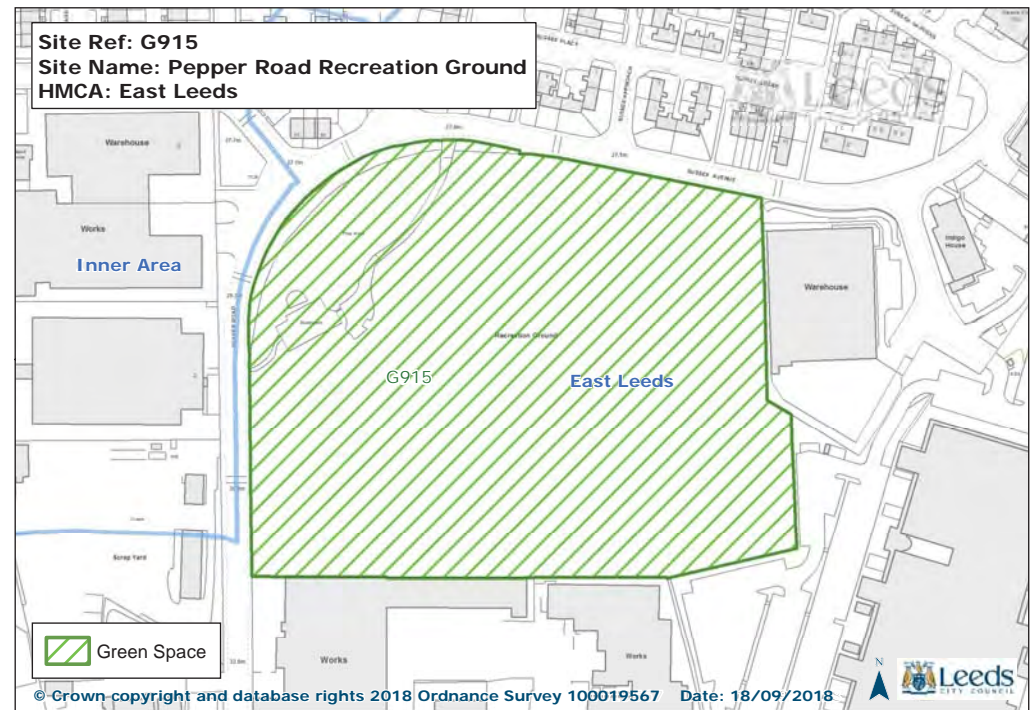

© Crown copyright and database rights 2018 Ordnance Survey 100019567 Date: 18/09/2018

Site Ref: G214
Site Name: Mill Green View 'Village Green'
HMCA: East Leeds

© Crown copyright and database rights 2018 Ordnance Survey 100019567 Date: 18/09/2018