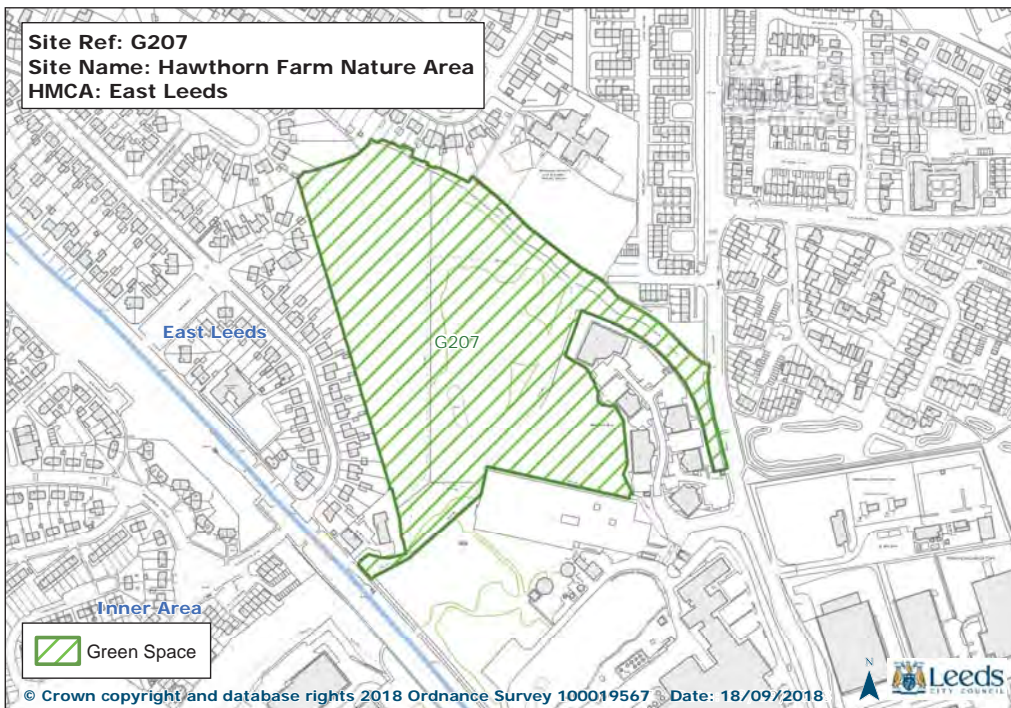

Site Ref: G117
Site Name: Chippies Quarry (AKA Scholes Brick Works)
HMCA: East Leeds

Site Ref: G127
Site Name: Halton Dean - Primrose Valley
HMCA: East Leeds

Site Ref: G143
Site Name: Manston Park
HMCA: East Leeds

Site Ref: G156
Site Name: Skelton Wood Sports Field
HMCA: East Leeds

Site Ref: G207
Site Name: Hawthorn Farm Nature Area
HMCA: East Leeds

© Crown copyright and database rights 2018 Ordnance Survey 100019567 Date: 18/09/2018

Site Ref: G208
Site Name: Whinmoor St Pauls School Playing Pitch
HMCA: East Leeds

© Crown copyright and database rights 2018 Ordnance Survey 100019567 Date: 18/09/2018

Site Ref: G209
Site Name: St James The Great Cemetery
HMCA: East Leeds

© Crown copyright and database rights 2018 Ordnance Survey 100019567 Date: 18/09/2018

Site Ref: G214
Site Name: Mill Green View 'Village Green'
HMCA: East Leeds

© Crown copyright and database rights 2018 Ordnance Survey 100019567 Date: 18/09/2018