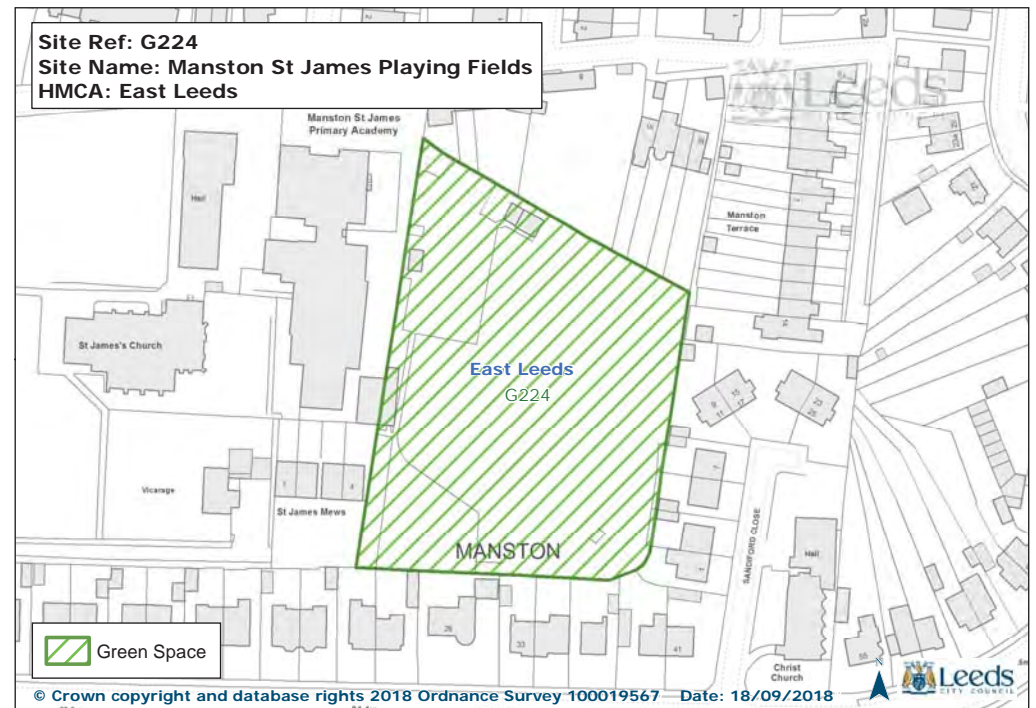

Site Ref: G156
Site Name: Skelton Wood Sports Field
HMCA: East Leeds

Site Ref: G207
Site Name: Hawthorn Farm Nature Area
HMCA: East Leeds

© Crown copyright and database rights 2018 Ordnance Survey 100019567 Date: 18/09/2018

Site Ref: G208
Site Name: Whinmoor St Pauls School Playing Pitch
HMCA: East Leeds

© Crown copyright and database rights 2018 Ordnance Survey 100019567 Date: 18/09/2018

Site Ref: G209
Site Name: St James The Great Cemetery
HMCA: East Leeds

© Crown copyright and database rights 2018 Ordnance Survey 100019567 Date: 18/09/2018

Site Ref: G214
Site Name: Mill Green View 'Village Green'
HMCA: East Leeds

© Crown copyright and database rights 2018 Ordnance Survey 100019567 Date: 18/09/2018