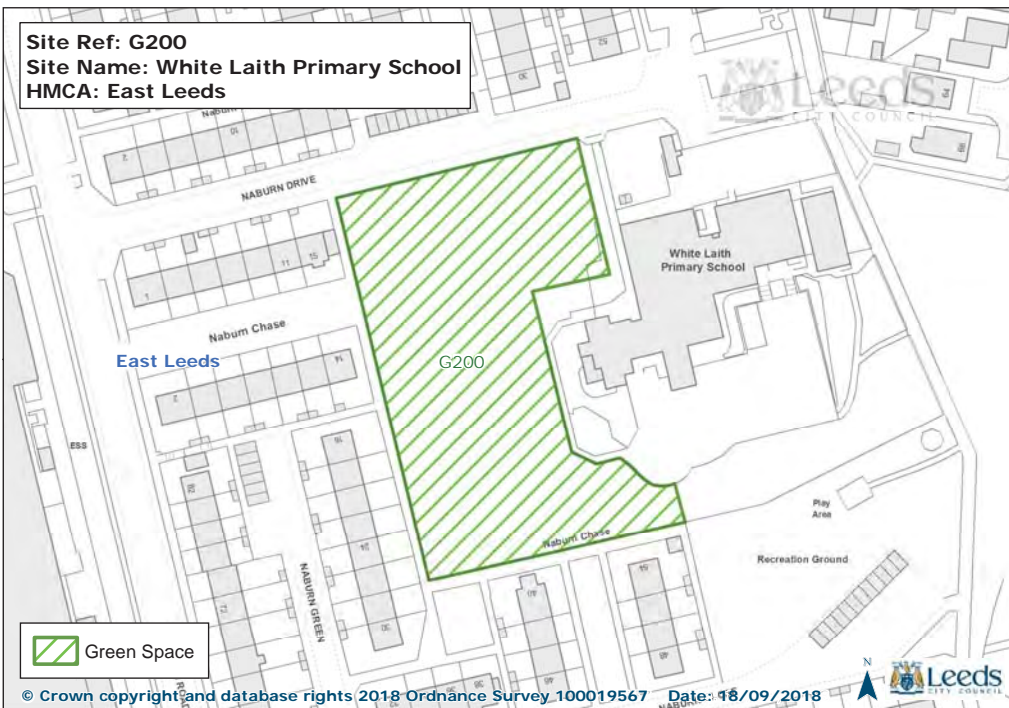

Site Ref: G117
Site Name: Chippies Quarry (AKA Scholes Brick Works)
HMCA: East Leeds

Site Ref: G127
Site Name: Halton Dean - Primrose Valley
HMCA: East Leeds

Site Ref: G143
Site Name: Manston Park
HMCA: East Leeds

Site Ref: G156
Site Name: Skelton Wood Sports Field
HMCA: East Leeds

Site Ref: G207
Site Name: Hawthorn Farm Nature Area
HMCA: East Leeds

© Crown copyright and database rights 2018 Ordnance Survey 100019567 Date: 18/09/2018

Site Ref: G208
Site Name: Whinmoor St Pauls School Playing Pitch
HMCA: East Leeds

© Crown copyright and database rights 2018 Ordnance Survey 100019567 Date: 18/09/2018

Site Ref: G209
Site Name: St James The Great Cemetery
HMCA: East Leeds

© Crown copyright and database rights 2018 Ordnance Survey 100019567 Date: 18/09/2018

Site Ref: G214
Site Name: Mill Green View 'Village Green'
HMCA: East Leeds

© Crown copyright and database rights 2018 Ordnance Survey 100019567 Date: 18/09/2018