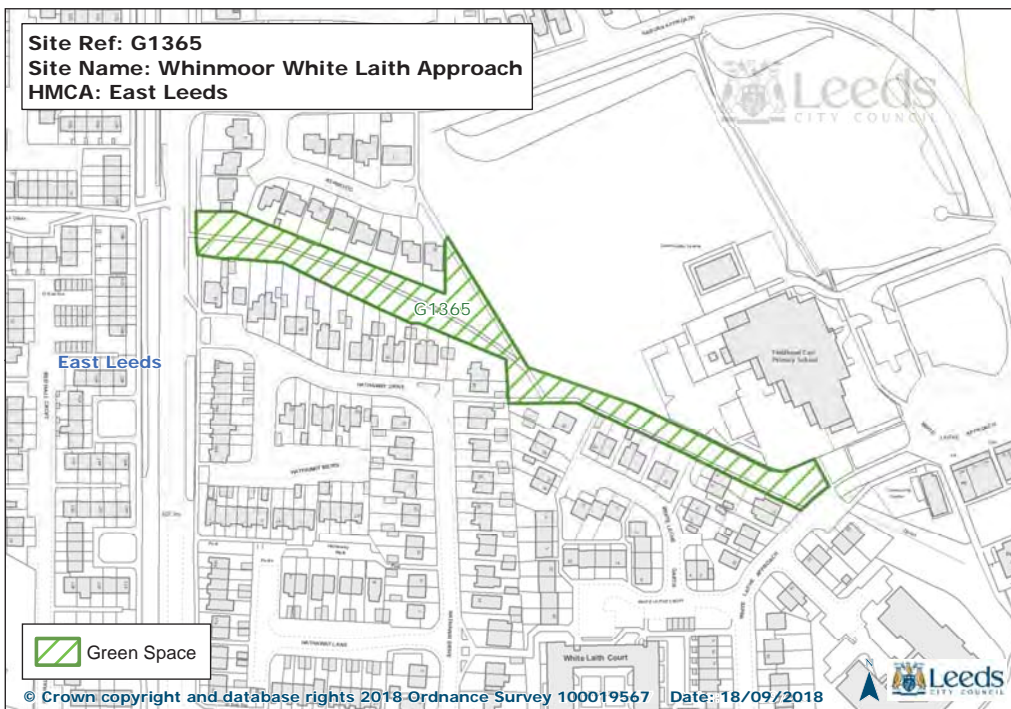

Site Ref: G156
Site Name: Skelton Wood Sports Field
HMCA: East Leeds

Site Ref: G207
Site Name: Hawthorn Farm Nature Area
HMCA: East Leeds

© Crown copyright and database rights 2018 Ordnance Survey 100019567 Date: 18/09/2018

Site Ref: G208
Site Name: Whinmoor St Pauls School Playing Pitch
HMCA: East Leeds

© Crown copyright and database rights 2018 Ordnance Survey 100019567 Date: 18/09/2018

Site Ref: G209
Site Name: St James The Great Cemetery
HMCA: East Leeds

© Crown copyright and database rights 2018 Ordnance Survey 100019567 Date: 18/09/2018

Site Ref: G214
Site Name: Mill Green View 'Village Green'
HMCA: East Leeds

© Crown copyright and database rights 2018 Ordnance Survey 100019567 Date: 18/09/2018