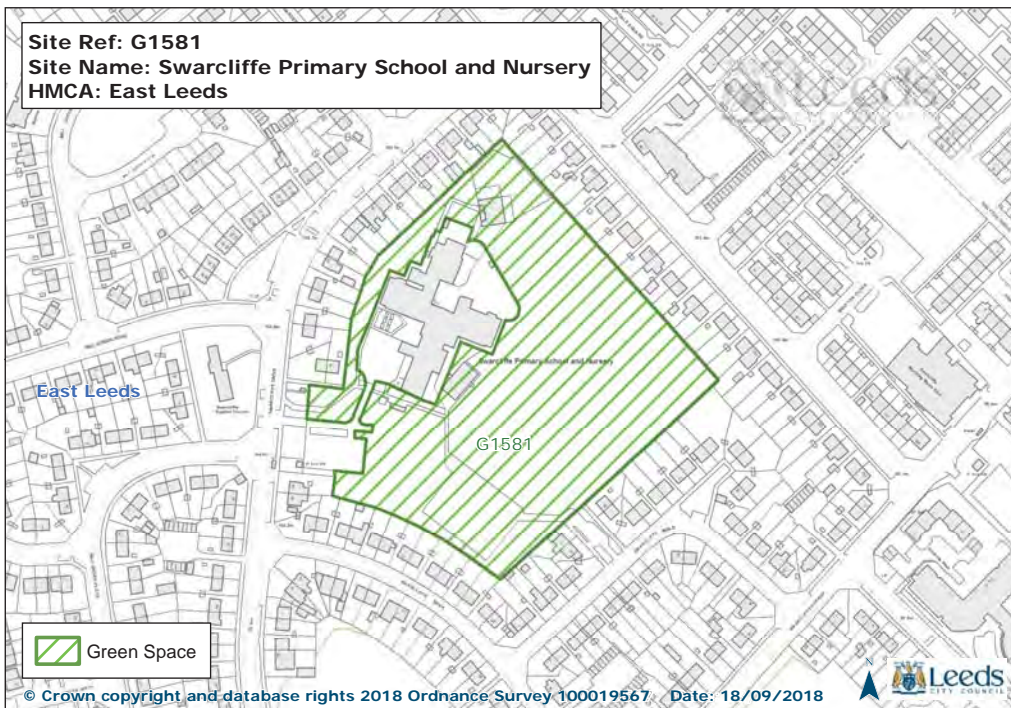

© Crown copyright and database rights 2018 Ordnance Survey 100019567 Date: 18/09/2018

Site Ref: G214
Site Name: Mill Green View 'Village Green'
HMCA: East Leeds

© Crown copyright and database rights 2018 Ordnance Survey 100019567 Date: 18/09/2018