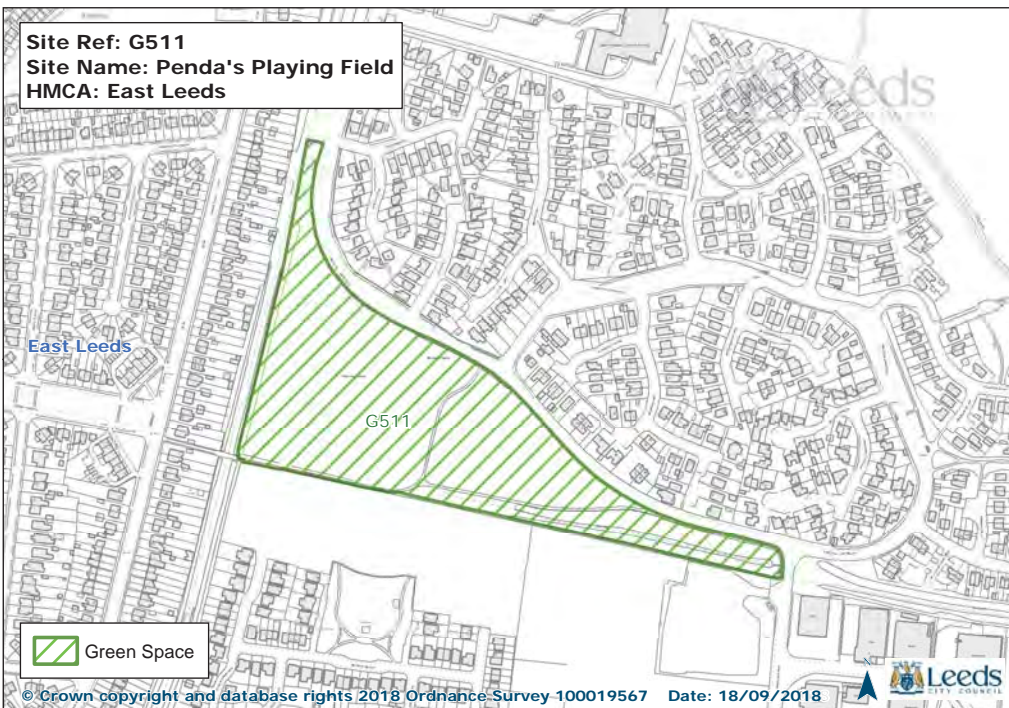

© Crown copyright and database rights 2018 Ordnance Survey 100019567 Date: 18/09/2018

Site Ref: G214
Site Name: Mill Green View 'Village Green'
HMCA: East Leeds

© Crown copyright and database rights 2018 Ordnance Survey 100019567 Date: 18/09/2018