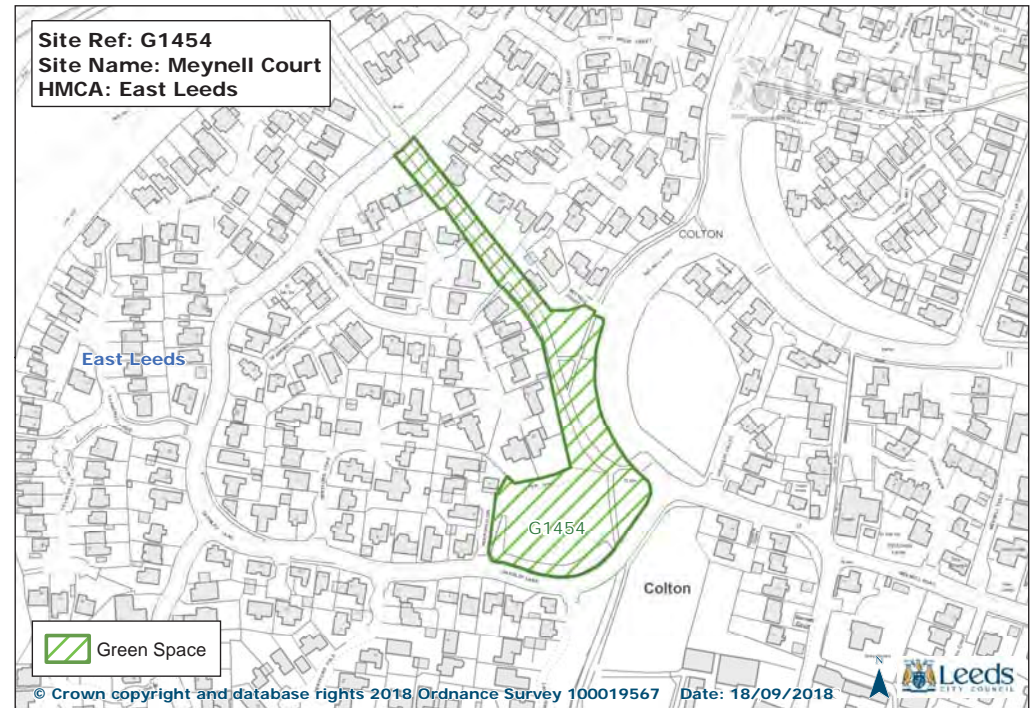

Site Ref: G117
Site Name: Chippies Quarry (AKA Scholes Brick Works)
HMCA: East Leeds

Site Ref: G127
Site Name: Halton Dean - Primrose Valley
HMCA: East Leeds

Site Ref: G143
Site Name: Manston Park
HMCA: East Leeds

Site Ref: G156
Site Name: Skelton Wood Sports Field
HMCA: East Leeds

Site Ref: G207
Site Name: Hawthorn Farm Nature Area
HMCA: East Leeds

© Crown copyright and database rights 2018 Ordnance Survey 100019567 Date: 18/09/2018

Site Ref: G208
Site Name: Whinmoor St Pauls School Playing Pitch
HMCA: East Leeds

© Crown copyright and database rights 2018 Ordnance Survey 100019567 Date: 18/09/2018

Site Ref: G209
Site Name: St James The Great Cemetery
HMCA: East Leeds

© Crown copyright and database rights 2018 Ordnance Survey 100019567 Date: 18/09/2018

Site Ref: G214
Site Name: Mill Green View 'Village Green'
HMCA: East Leeds

© Crown copyright and database rights 2018 Ordnance Survey 100019567 Date: 18/09/2018