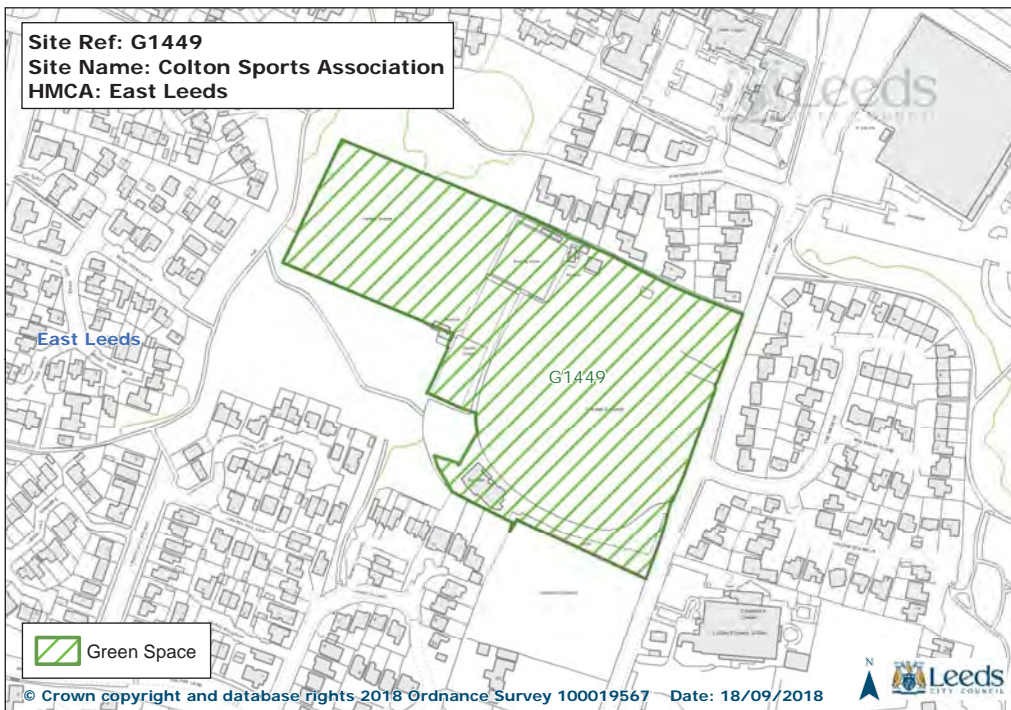

Site Ref: G117
Site Name: Chippies Quarry (AKA Scholes Brick Works)
HMCA: East Leeds

Site Ref: G127
Site Name: Halton Dean - Primrose Valley
HMCA: East Leeds

Site Ref: G143
Site Name: Manston Park
HMCA: East Leeds

Site Ref: G156
Site Name: Skelton Wood Sports Field
HMCA: East Leeds

Site Ref: G207
Site Name: Hawthorn Farm Nature Area
HMCA: East Leeds

© Crown copyright and database rights 2018 Ordnance Survey 100019567 Date: 18/09/2018

Site Ref: G208
Site Name: Whinmoor St Pauls School Playing Pitch
HMCA: East Leeds

© Crown copyright and database rights 2018 Ordnance Survey 100019567 Date: 18/09/2018

Site Ref: G209
Site Name: St James The Great Cemetery
HMCA: East Leeds

© Crown copyright and database rights 2018 Ordnance Survey 100019567 Date: 18/09/2018

Site Ref: G214
Site Name: Mill Green View 'Village Green'
HMCA: East Leeds

© Crown copyright and database rights 2018 Ordnance Survey 100019567 Date: 18/09/2018