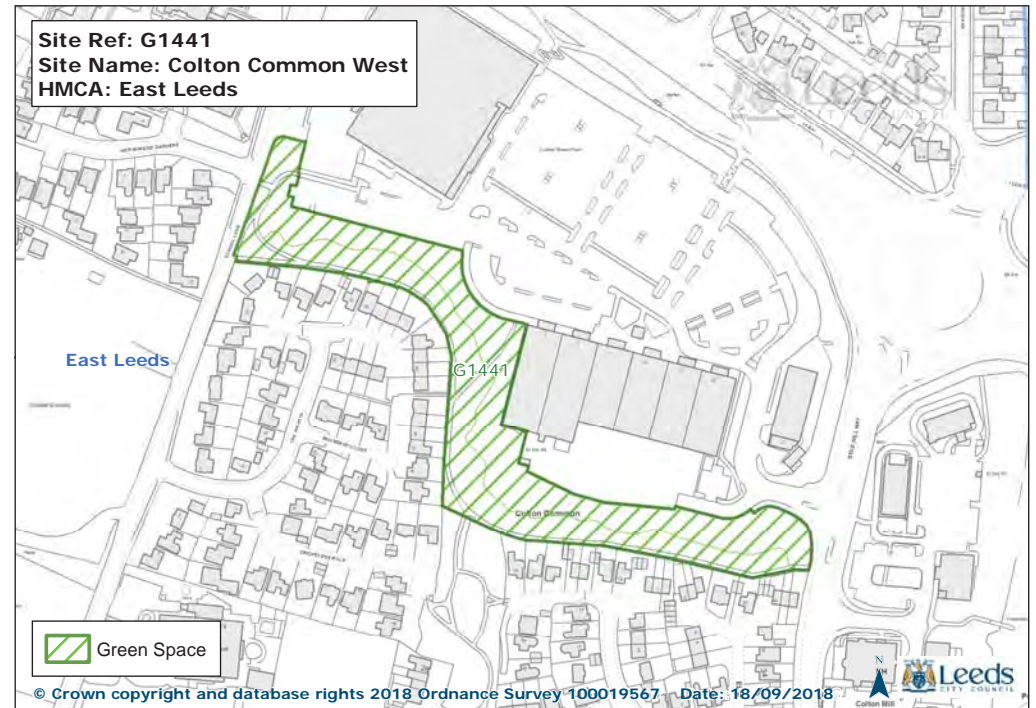

Site Ref: G117
Site Name: Chippies Quarry (AKA Scholes Brick Works)
HMCA: East Leeds

Site Ref: G127
Site Name: Halton Dean - Primrose Valley
HMCA: East Leeds

Site Ref: G143
Site Name: Manston Park
HMCA: East Leeds

Site Ref: G156
Site Name: Skelton Wood Sports Field
HMCA: East Leeds

Site Ref: G207
Site Name: Hawthorn Farm Nature Area
HMCA: East Leeds

© Crown copyright and database rights 2018 Ordnance Survey 100019567 Date: 18/09/2018

Site Ref: G208
Site Name: Whinmoor St Pauls School Playing Pitch
HMCA: East Leeds

© Crown copyright and database rights 2018 Ordnance Survey 100019567 Date: 18/09/2018

Site Ref: G209
Site Name: St James The Great Cemetery
HMCA: East Leeds

© Crown copyright and database rights 2018 Ordnance Survey 100019567 Date: 18/09/2018

Site Ref: G214
Site Name: Mill Green View 'Village Green'
HMCA: East Leeds

© Crown copyright and database rights 2018 Ordnance Survey 100019567 Date: 18/09/2018