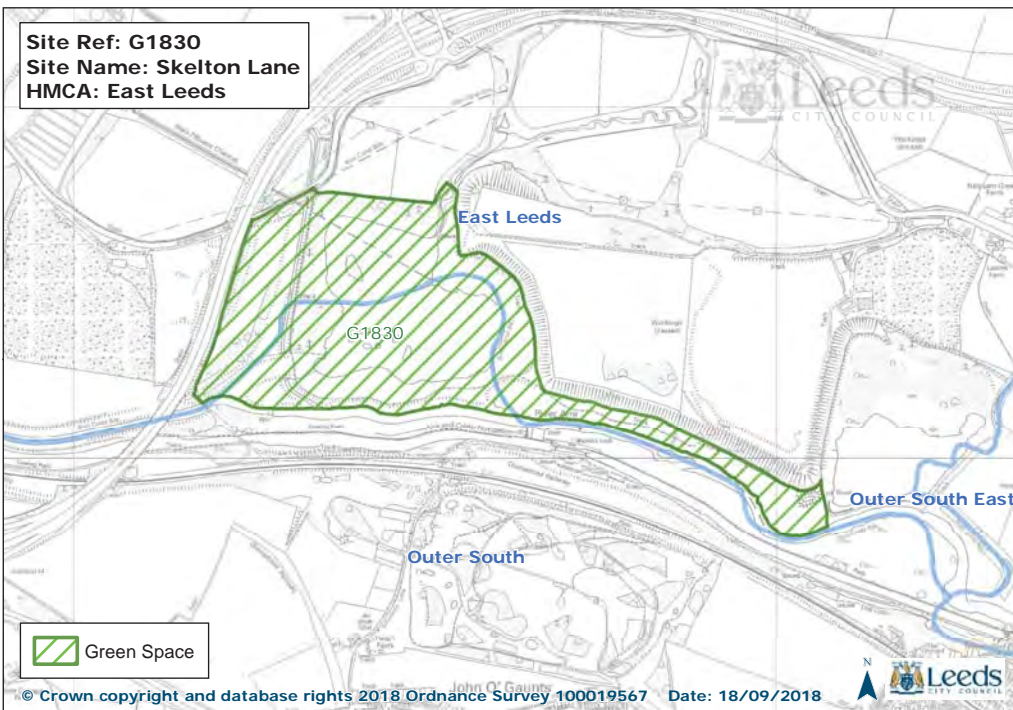

Site Ref: G208
Site Name: Whinmoor St Pauls School Playing Pitch
HMCA: East Leeds

© Crown copyright and database rights 2018 Ordnance Survey 100019567 Date: 18/09/2018

Site Ref: G209
Site Name: St James The Great Cemetery
HMCA: East Leeds

© Crown copyright and database rights 2018 Ordnance Survey 100019567 Date: 18/09/2018

Site Ref: G214
Site Name: Mill Green View 'Village Green'
HMCA: East Leeds

© Crown copyright and database rights 2018 Ordnance Survey 100019567 Date: 18/09/2018