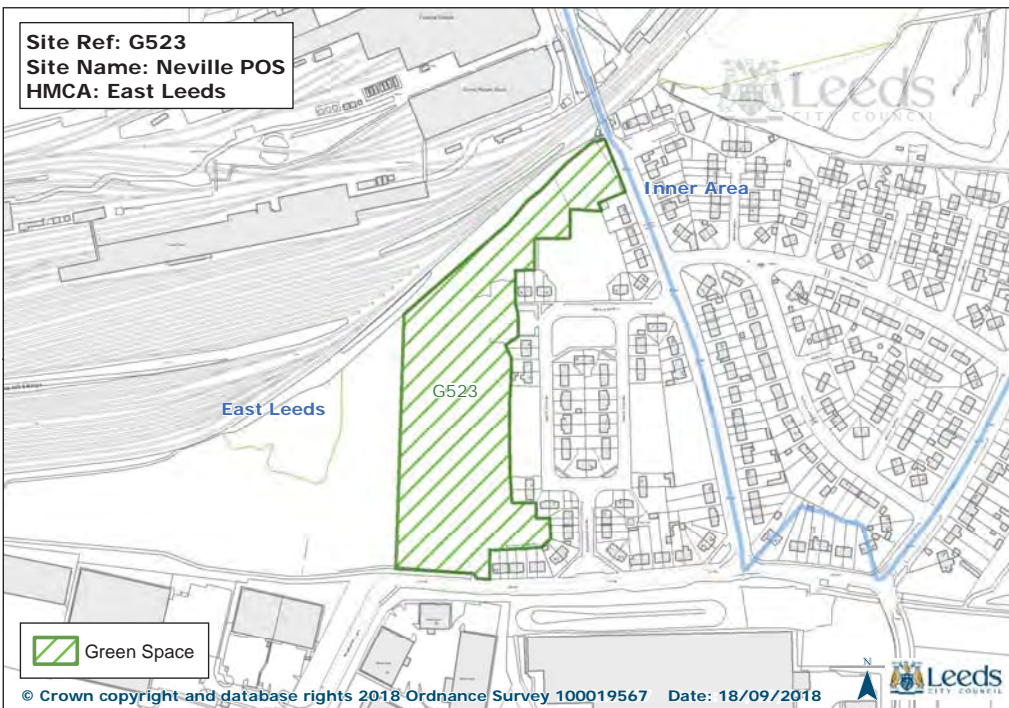

Site Ref: G117
Site Name: Chippies Quarry (AKA Scholes Brick Works)
HMCA: East Leeds

Site Ref: G127
Site Name: Halton Dean - Primrose Valley
HMCA: East Leeds

Site Ref: G143
Site Name: Manston Park
HMCA: East Leeds

Site Ref: G156
Site Name: Skelton Wood Sports Field
HMCA: East Leeds

Site Ref: G207
Site Name: Hawthorn Farm Nature Area
HMCA: East Leeds

© Crown copyright and database rights 2018 Ordnance Survey 100019567 Date: 18/09/2018

Site Ref: G208
Site Name: Whinmoor St Pauls School Playing Pitch
HMCA: East Leeds

© Crown copyright and database rights 2018 Ordnance Survey 100019567 Date: 18/09/2018

Site Ref: G209
Site Name: St James The Great Cemetery
HMCA: East Leeds

© Crown copyright and database rights 2018 Ordnance Survey 100019567 Date: 18/09/2018

Site Ref: G214
Site Name: Mill Green View 'Village Green'
HMCA: East Leeds

© Crown copyright and database rights 2018 Ordnance Survey 100019567 Date: 18/09/2018