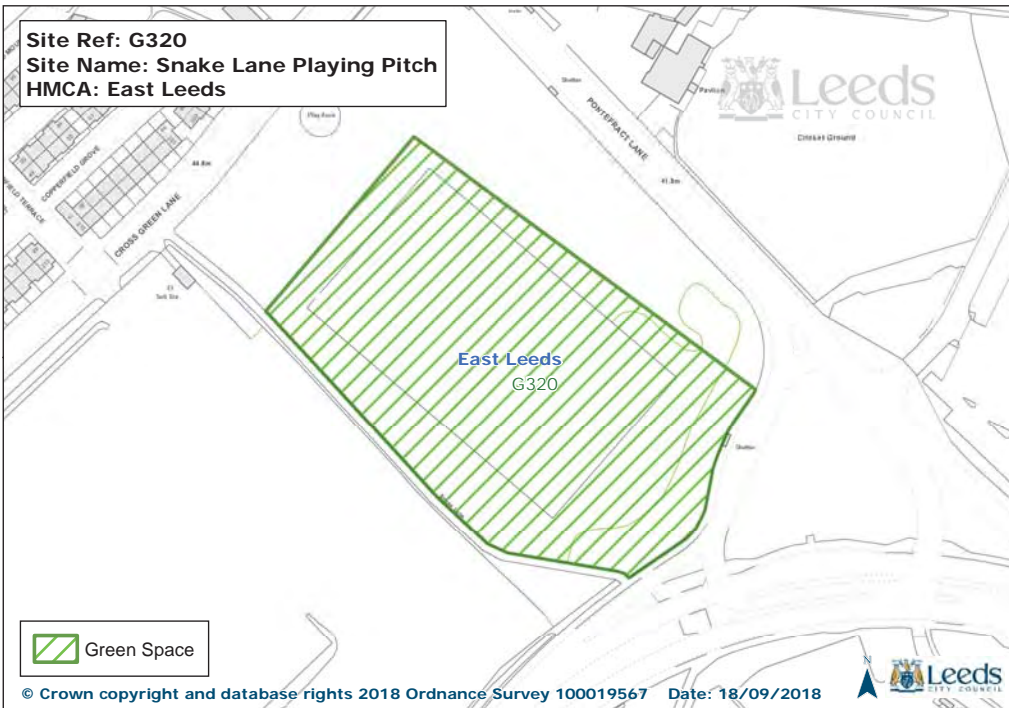

Site Ref: G156
Site Name: Skelton Wood Sports Field
HMCA: East Leeds

Site Ref: G207
Site Name: Hawthorn Farm Nature Area
HMCA: East Leeds

© Crown copyright and database rights 2018 Ordnance Survey 100019567 Date: 18/09/2018

Site Ref: G208
Site Name: Whinmoor St Pauls School Playing Pitch
HMCA: East Leeds

© Crown copyright and database rights 2018 Ordnance Survey 100019567 Date: 18/09/2018

Site Ref: G209
Site Name: St James The Great Cemetery
HMCA: East Leeds

© Crown copyright and database rights 2018 Ordnance Survey 100019567 Date: 18/09/2018

Site Ref: G214
Site Name: Mill Green View 'Village Green'
HMCA: East Leeds

© Crown copyright and database rights 2018 Ordnance Survey 100019567 Date: 18/09/2018