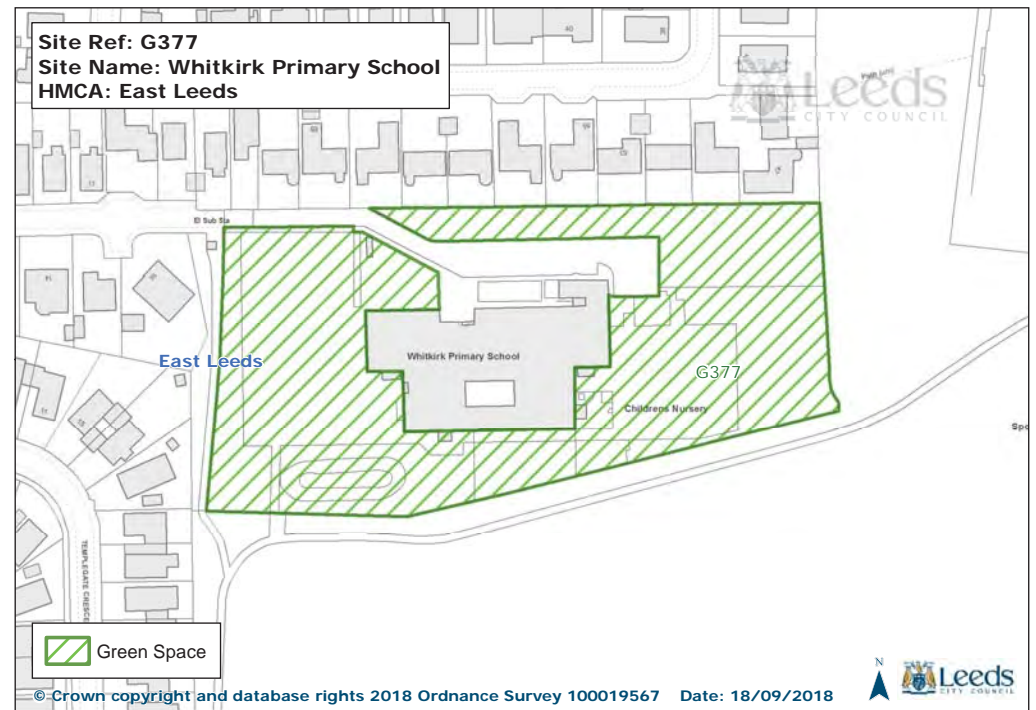

© Crown copyright and database rights 2018 Ordnance Survey 100019567 Date: 18/09/2018

Site Ref: G214
Site Name: Mill Green View 'Village Green'
HMCA: East Leeds

© Crown copyright and database rights 2018 Ordnance Survey 100019567 Date: 18/09/2018