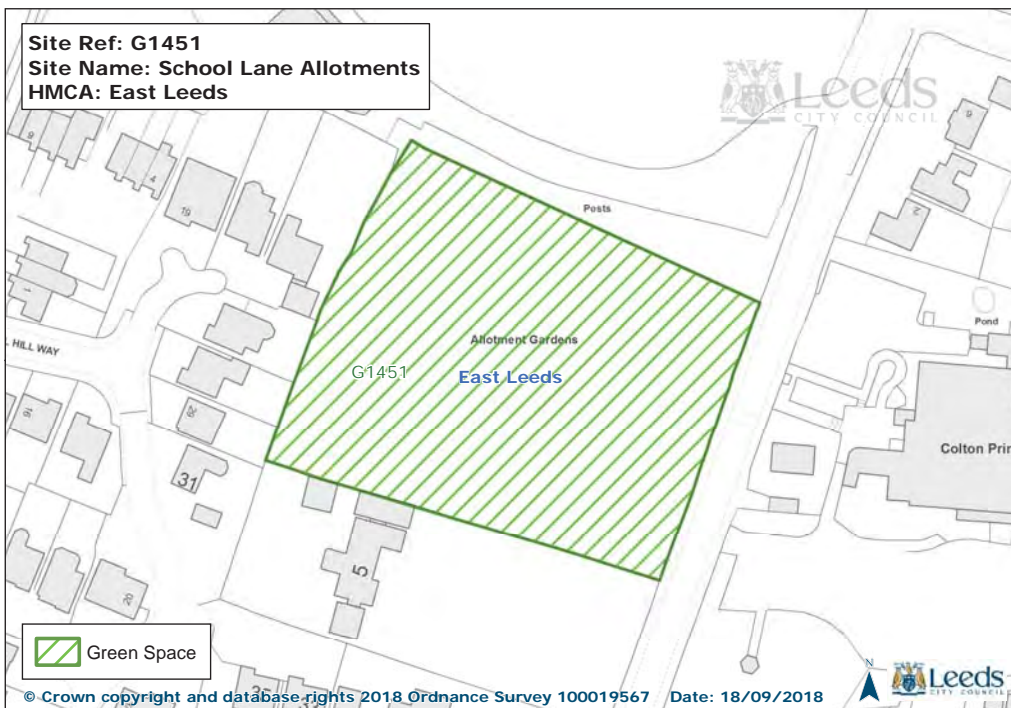

© Crown copyright and database rights 2018 Ordnance Survey 100019567 Date: 18/09/2018

Site Ref: G214
Site Name: Mill Green View 'Village Green'
HMCA: East Leeds

© Crown copyright and database rights 2018 Ordnance Survey 100019567 Date: 18/09/2018