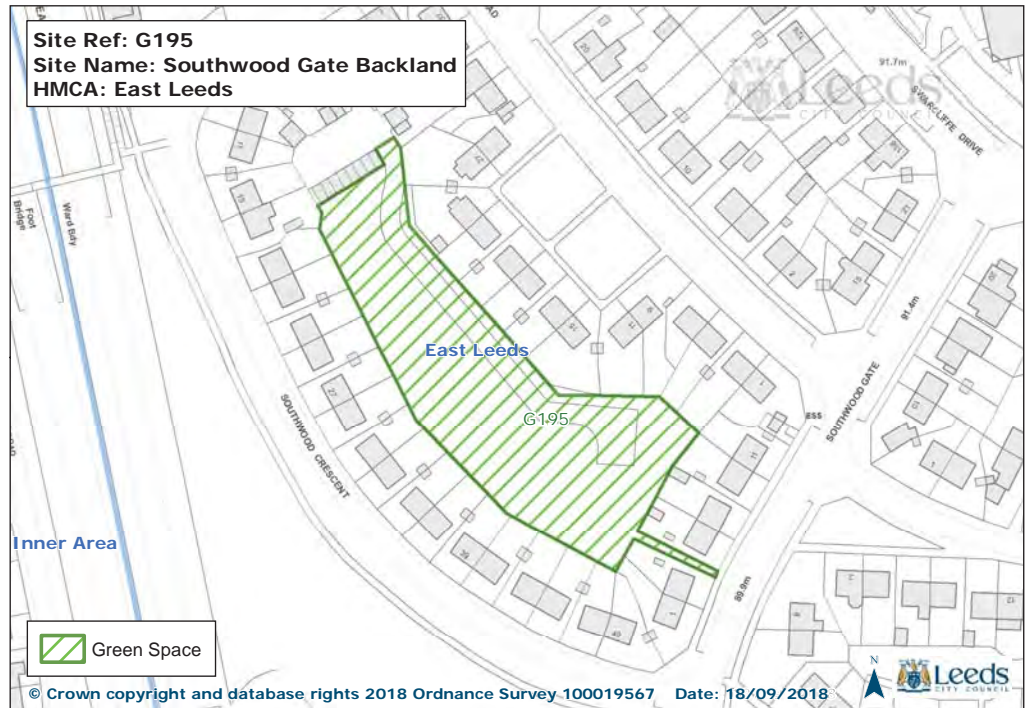

Site Ref: G117
Site Name: Chippies Quarry (AKA Scholes Brick Works)
HMCA: East Leeds

Site Ref: G127
Site Name: Halton Dean - Primrose Valley
HMCA: East Leeds

Site Ref: G143
Site Name: Manston Park
HMCA: East Leeds

Site Ref: G156
Site Name: Skelton Wood Sports Field
HMCA: East Leeds

Site Ref: G207
Site Name: Hawthorn Farm Nature Area
HMCA: East Leeds

© Crown copyright and database rights 2018 Ordnance Survey 100019567 Date: 18/09/2018

Site Ref: G208
Site Name: Whinmoor St Pauls School Playing Pitch
HMCA: East Leeds

© Crown copyright and database rights 2018 Ordnance Survey 100019567 Date: 18/09/2018

Site Ref: G209
Site Name: St James The Great Cemetery
HMCA: East Leeds

© Crown copyright and database rights 2018 Ordnance Survey 100019567 Date: 18/09/2018

Site Ref: G214
Site Name: Mill Green View 'Village Green'
HMCA: East Leeds

© Crown copyright and database rights 2018 Ordnance Survey 100019567 Date: 18/09/2018