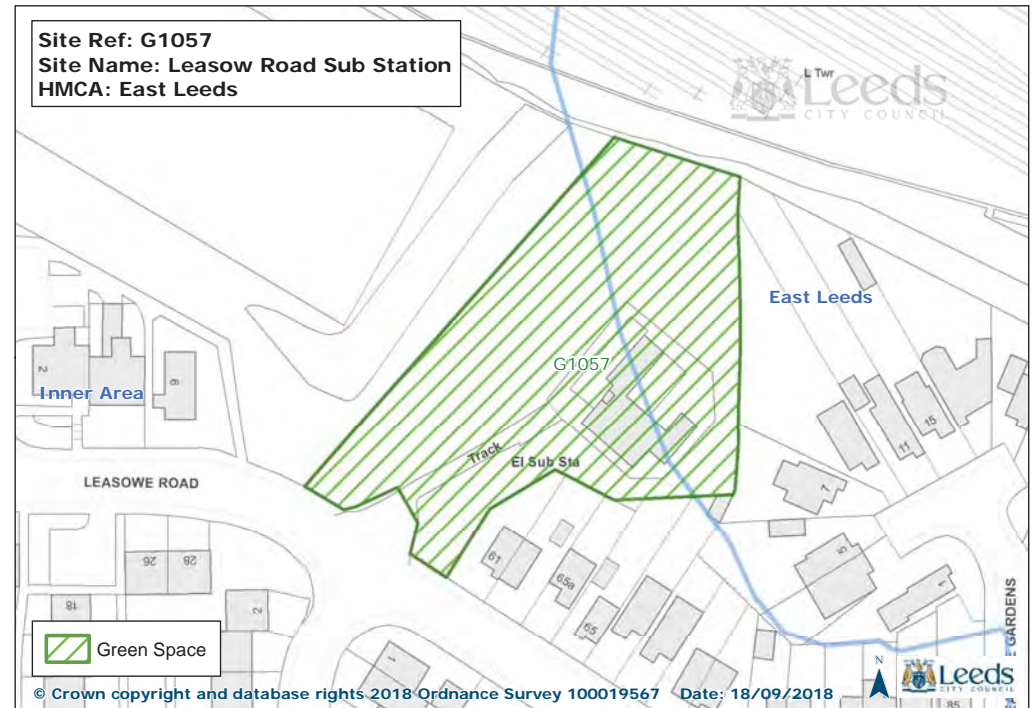

Site Ref: G156
Site Name: Skelton Wood Sports Field
HMCA: East Leeds

Site Ref: G207
Site Name: Hawthorn Farm Nature Area
HMCA: East Leeds

© Crown copyright and database rights 2018 Ordnance Survey 100019567 Date: 18/09/2018

Site Ref: G208
Site Name: Whinmoor St Pauls School Playing Pitch
HMCA: East Leeds

© Crown copyright and database rights 2018 Ordnance Survey 100019567 Date: 18/09/2018

Site Ref: G209
Site Name: St James The Great Cemetery
HMCA: East Leeds

© Crown copyright and database rights 2018 Ordnance Survey 100019567 Date: 18/09/2018

Site Ref: G214
Site Name: Mill Green View 'Village Green'
HMCA: East Leeds

© Crown copyright and database rights 2018 Ordnance Survey 100019567 Date: 18/09/2018