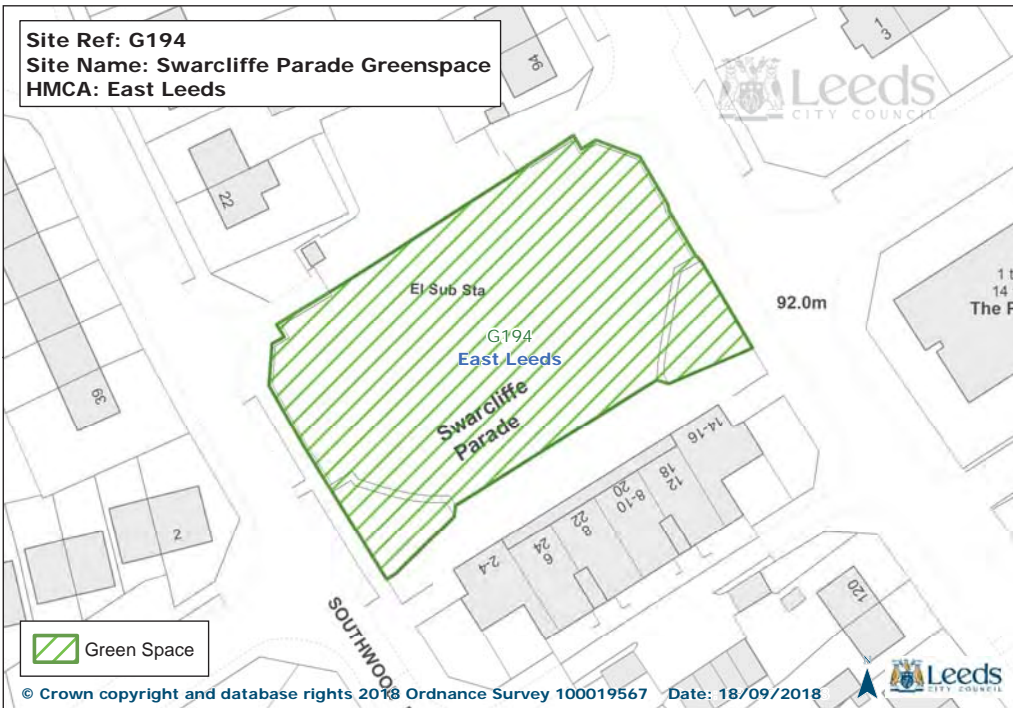

Site Ref: G117
Site Name: Chippies Quarry (AKA Scholes Brick Works)
HMCA: East Leeds

Site Ref: G127
Site Name: Halton Dean - Primrose Valley
HMCA: East Leeds

Site Ref: G143
Site Name: Manston Park
HMCA: East Leeds

Site Ref: G156
Site Name: Skelton Wood Sports Field
HMCA: East Leeds

Site Ref: G207
Site Name: Hawthorn Farm Nature Area
HMCA: East Leeds

© Crown copyright and database rights 2018 Ordnance Survey 100019567 Date: 18/09/2018

Site Ref: G208
Site Name: Whinmoor St Pauls School Playing Pitch
HMCA: East Leeds

© Crown copyright and database rights 2018 Ordnance Survey 100019567 Date: 18/09/2018

Site Ref: G209
Site Name: St James The Great Cemetery
HMCA: East Leeds

© Crown copyright and database rights 2018 Ordnance Survey 100019567 Date: 18/09/2018

Site Ref: G214
Site Name: Mill Green View 'Village Green'
HMCA: East Leeds

© Crown copyright and database rights 2018 Ordnance Survey 100019567 Date: 18/09/2018