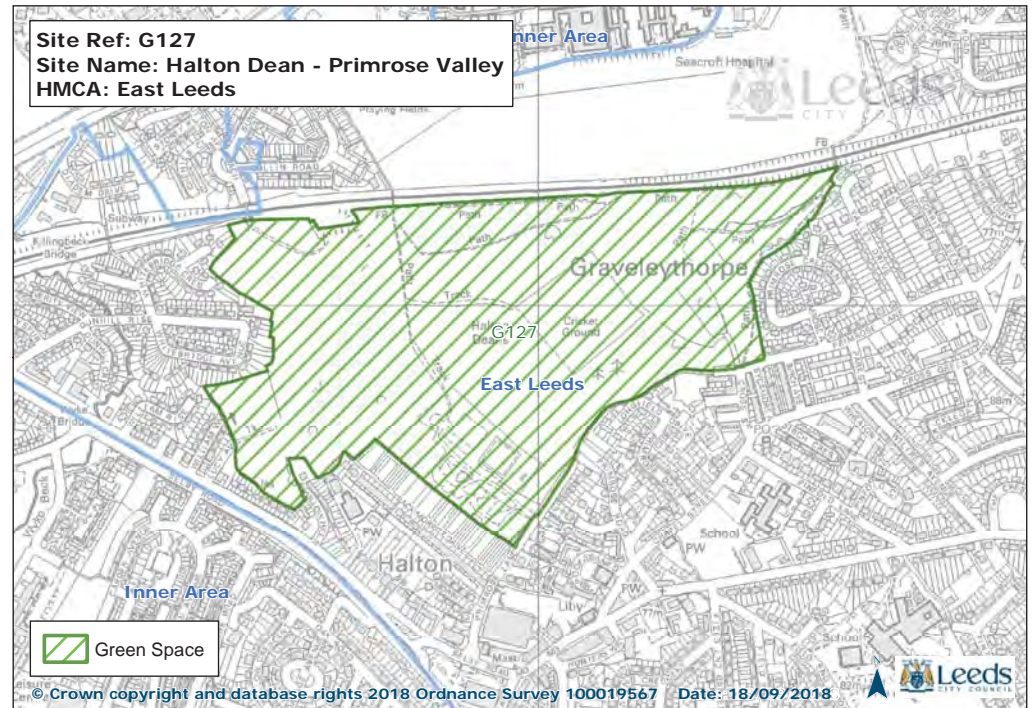

Site Ref: G117
Site Name: Chippies Quarry (AKA Scholes Brick Works)
HMCA: East Leeds

Site Ref: G127
Site Name: Halton Dean - Primrose Valley
HMCA: East Leeds

Site Ref: G143
Site Name: Manston Park
HMCA: East Leeds

Site Ref: G156
Site Name: Skelton Wood Sports Field
HMCA: East Leeds

Site Ref: G207
Site Name: Hawthorn Farm Nature Area
HMCA: East Leeds

© Crown copyright and database rights 2018 Ordnance Survey 100019567 Date: 18/09/2018

Site Ref: G208
Site Name: Whinmoor St Pauls School Playing Pitch
HMCA: East Leeds

© Crown copyright and database rights 2018 Ordnance Survey 100019567 Date: 18/09/2018

Site Ref: G209
Site Name: St James The Great Cemetery
HMCA: East Leeds

© Crown copyright and database rights 2018 Ordnance Survey 100019567 Date: 18/09/2018

Site Ref: G214
Site Name: Mill Green View 'Village Green'
HMCA: East Leeds

© Crown copyright and database rights 2018 Ordnance Survey 100019567 Date: 18/09/2018