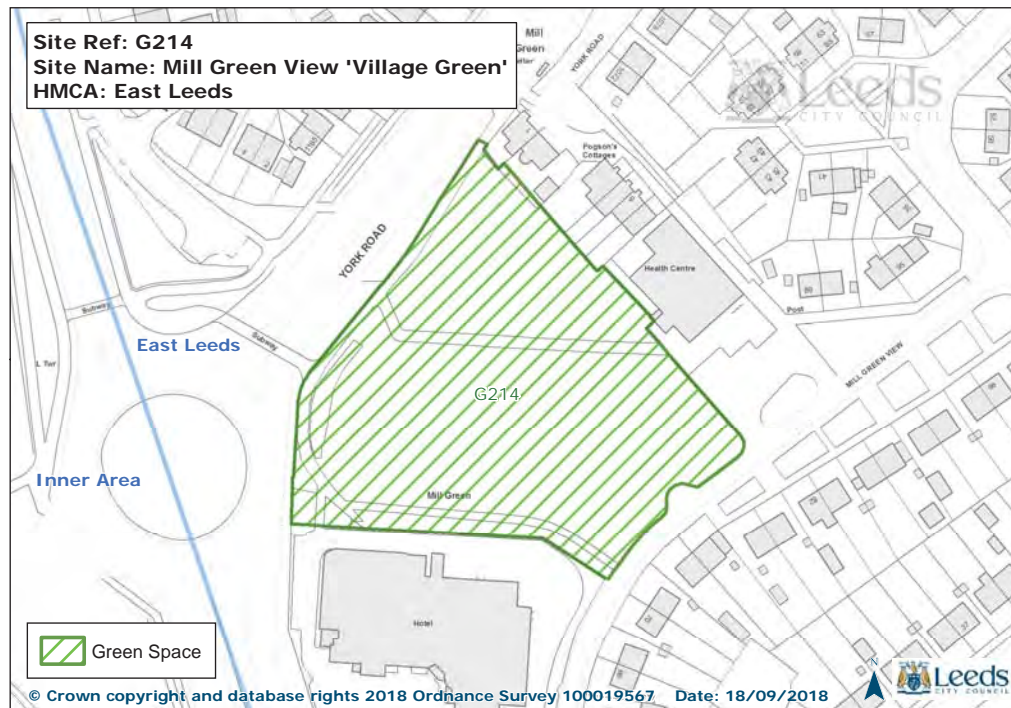

Site Ref: G156
Site Name: Skelton Wood Sports Field
HMCA: East Leeds

Site Ref: G207
Site Name: Hawthorn Farm Nature Area
HMCA: East Leeds

© Crown copyright and database rights 2018 Ordnance Survey 100019567 Date: 18/09/2018

Site Ref: G208
Site Name: Whinmoor St Pauls School Playing Pitch
HMCA: East Leeds

© Crown copyright and database rights 2018 Ordnance Survey 100019567 Date: 18/09/2018

Site Ref: G209
Site Name: St James The Great Cemetery
HMCA: East Leeds

© Crown copyright and database rights 2018 Ordnance Survey 100019567 Date: 18/09/2018

Site Ref: G214
Site Name: Mill Green View 'Village Green'
HMCA: East Leeds

© Crown copyright and database rights 2018 Ordnance Survey 100019567 Date: 18/09/2018