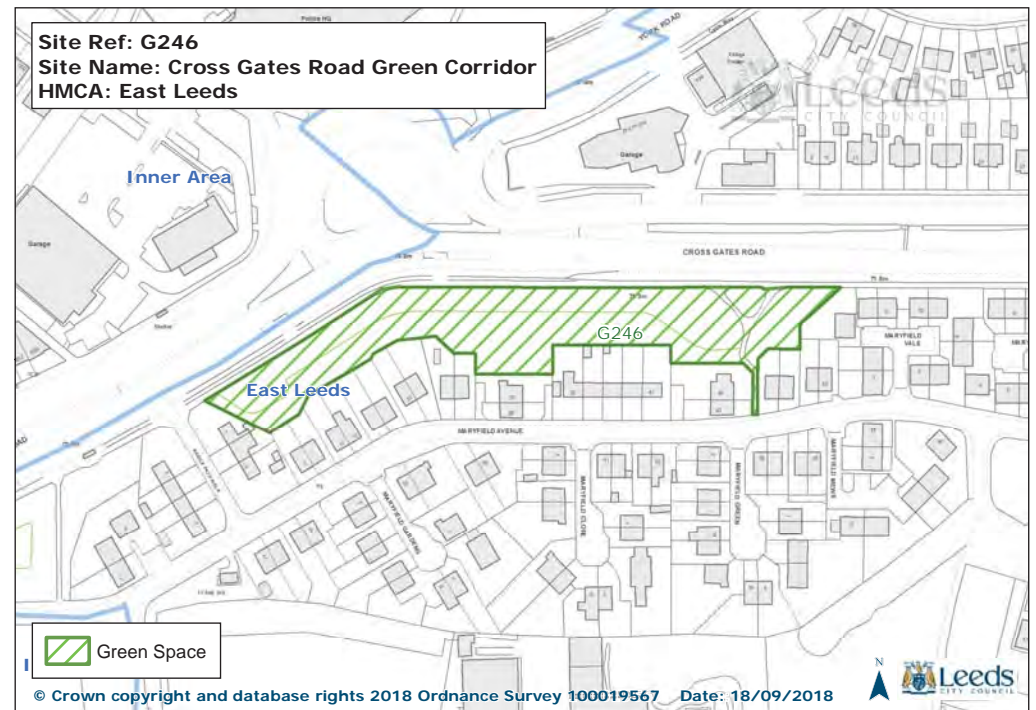

Site Ref: G117
Site Name: Chippies Quarry (AKA Scholes Brick Works)
HMCA: East Leeds

Site Ref: G127
Site Name: Halton Dean - Primrose Valley
HMCA: East Leeds

Site Ref: G143
Site Name: Manston Park
HMCA: East Leeds

Site Ref: G156
Site Name: Skelton Wood Sports Field
HMCA: East Leeds

Site Ref: G207
Site Name: Hawthorn Farm Nature Area
HMCA: East Leeds

© Crown copyright and database rights 2018 Ordnance Survey 100019567 Date: 18/09/2018

Site Ref: G208
Site Name: Whinmoor St Pauls School Playing Pitch
HMCA: East Leeds

© Crown copyright and database rights 2018 Ordnance Survey 100019567 Date: 18/09/2018

Site Ref: G209
Site Name: St James The Great Cemetery
HMCA: East Leeds

© Crown copyright and database rights 2018 Ordnance Survey 100019567 Date: 18/09/2018

Site Ref: G214
Site Name: Mill Green View 'Village Green'
HMCA: East Leeds

© Crown copyright and database rights 2018 Ordnance Survey 100019567 Date: 18/09/2018