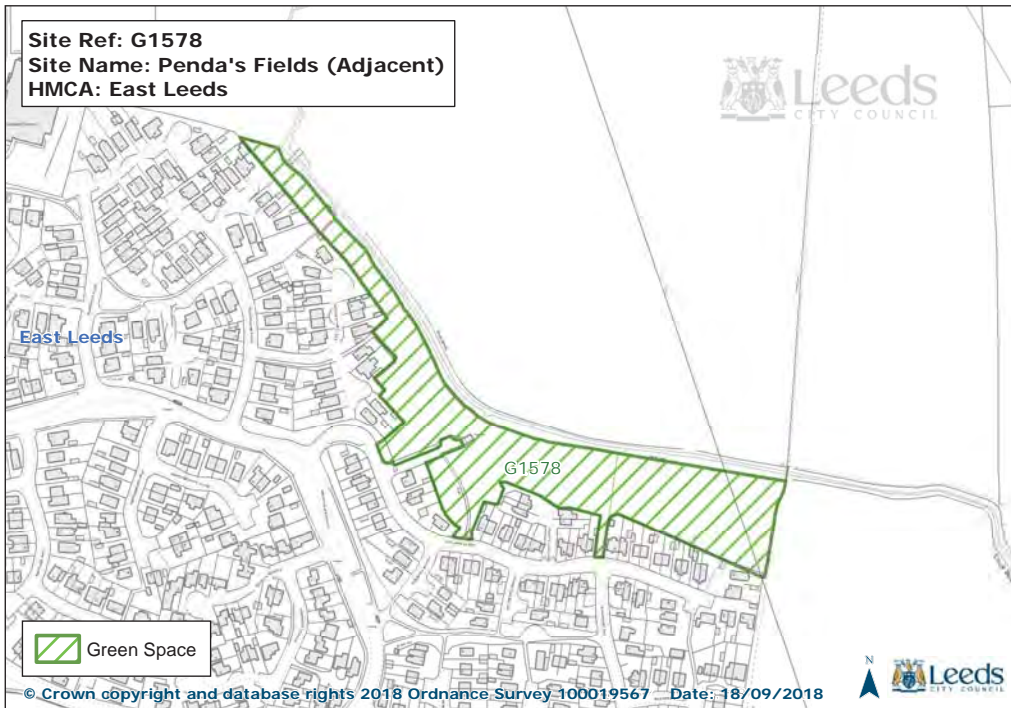

Site Ref: G117
Site Name: Chippies Quarry (AKA Scholes Brick Works)
HMCA: East Leeds

Site Ref: G127
Site Name: Halton Dean - Primrose Valley
HMCA: East Leeds

Site Ref: G143
Site Name: Manston Park
HMCA: East Leeds

Site Ref: G156
Site Name: Skelton Wood Sports Field
HMCA: East Leeds

Site Ref: G207
Site Name: Hawthorn Farm Nature Area
HMCA: East Leeds

© Crown copyright and database rights 2018 Ordnance Survey 100019567 Date: 18/09/2018

Site Ref: G208
Site Name: Whinmoor St Pauls School Playing Pitch
HMCA: East Leeds

© Crown copyright and database rights 2018 Ordnance Survey 100019567 Date: 18/09/2018

Site Ref: G209
Site Name: St James The Great Cemetery
HMCA: East Leeds

© Crown copyright and database rights 2018 Ordnance Survey 100019567 Date: 18/09/2018

Site Ref: G214
Site Name: Mill Green View 'Village Green'
HMCA: East Leeds

© Crown copyright and database rights 2018 Ordnance Survey 100019567 Date: 18/09/2018