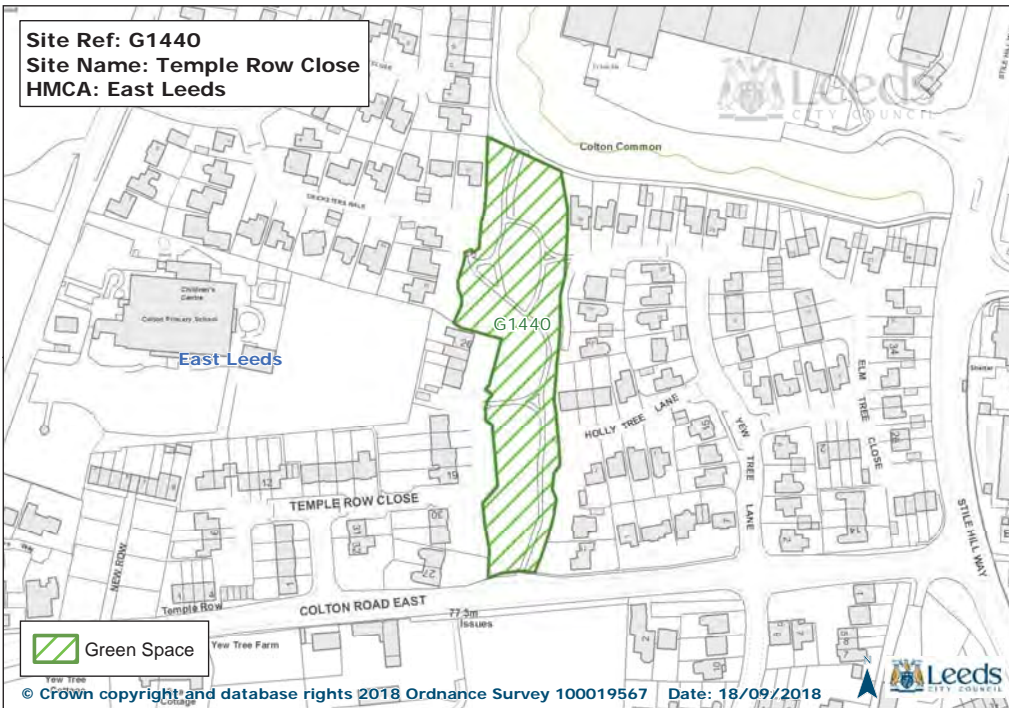

Site Ref: G156
Site Name: Skelton Wood Sports Field
HMCA: East Leeds

Site Ref: G207
Site Name: Hawthorn Farm Nature Area
HMCA: East Leeds

© Crown copyright and database rights 2018 Ordnance Survey 100019567 Date: 18/09/2018

Site Ref: G208
Site Name: Whinmoor St Pauls School Playing Pitch
HMCA: East Leeds

© Crown copyright and database rights 2018 Ordnance Survey 100019567 Date: 18/09/2018

Site Ref: G209
Site Name: St James The Great Cemetery
HMCA: East Leeds

© Crown copyright and database rights 2018 Ordnance Survey 100019567 Date: 18/09/2018

Site Ref: G214
Site Name: Mill Green View 'Village Green'
HMCA: East Leeds

© Crown copyright and database rights 2018 Ordnance Survey 100019567 Date: 18/09/2018