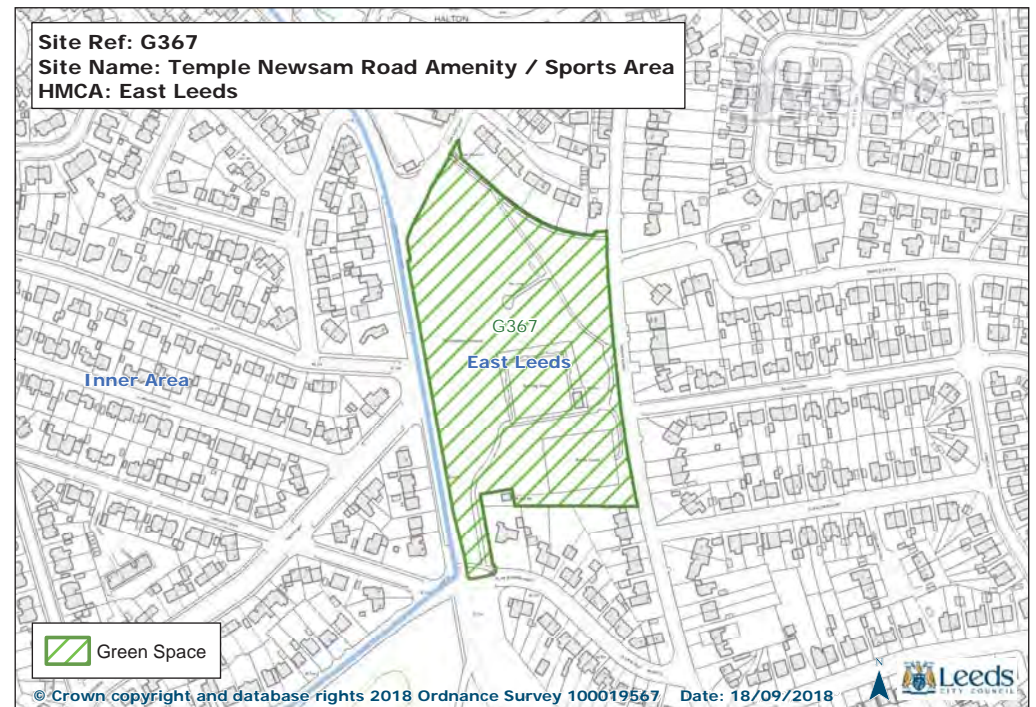

Site Ref: G117
Site Name: Chippies Quarry (AKA Scholes Brick Works)
HMCA: East Leeds

Site Ref: G127
Site Name: Halton Dean - Primrose Valley
HMCA: East Leeds

Site Ref: G143
Site Name: Manston Park
HMCA: East Leeds

Site Ref: G156
Site Name: Skelton Wood Sports Field
HMCA: East Leeds

Site Ref: G207
Site Name: Hawthorn Farm Nature Area
HMCA: East Leeds

© Crown copyright and database rights 2018 Ordnance Survey 100019567 Date: 18/09/2018

Site Ref: G208
Site Name: Whinmoor St Pauls School Playing Pitch
HMCA: East Leeds

© Crown copyright and database rights 2018 Ordnance Survey 100019567 Date: 18/09/2018

Site Ref: G209
Site Name: St James The Great Cemetery
HMCA: East Leeds

© Crown copyright and database rights 2018 Ordnance Survey 100019567 Date: 18/09/2018

Site Ref: G214
Site Name: Mill Green View 'Village Green'
HMCA: East Leeds

© Crown copyright and database rights 2018 Ordnance Survey 100019567 Date: 18/09/2018