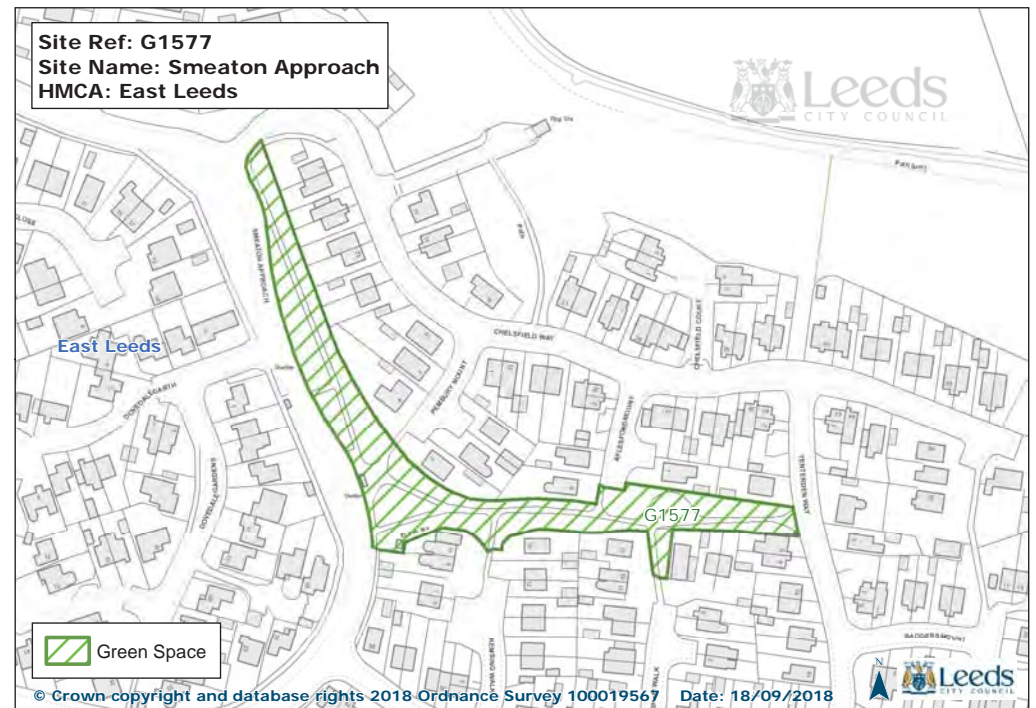

Site Ref: G117
Site Name: Chippies Quarry (AKA Scholes Brick Works)
HMCA: East Leeds

Site Ref: G127
Site Name: Halton Dean - Primrose Valley
HMCA: East Leeds

Site Ref: G143
Site Name: Manston Park
HMCA: East Leeds

Site Ref: G156
Site Name: Skelton Wood Sports Field
HMCA: East Leeds

Site Ref: G207
Site Name: Hawthorn Farm Nature Area
HMCA: East Leeds

© Crown copyright and database rights 2018 Ordnance Survey 100019567 Date: 18/09/2018

Site Ref: G208
Site Name: Whinmoor St Pauls School Playing Pitch
HMCA: East Leeds

© Crown copyright and database rights 2018 Ordnance Survey 100019567 Date: 18/09/2018

Site Ref: G209
Site Name: St James The Great Cemetery
HMCA: East Leeds

© Crown copyright and database rights 2018 Ordnance Survey 100019567 Date: 18/09/2018

Site Ref: G214
Site Name: Mill Green View 'Village Green'
HMCA: East Leeds

© Crown copyright and database rights 2018 Ordnance Survey 100019567 Date: 18/09/2018