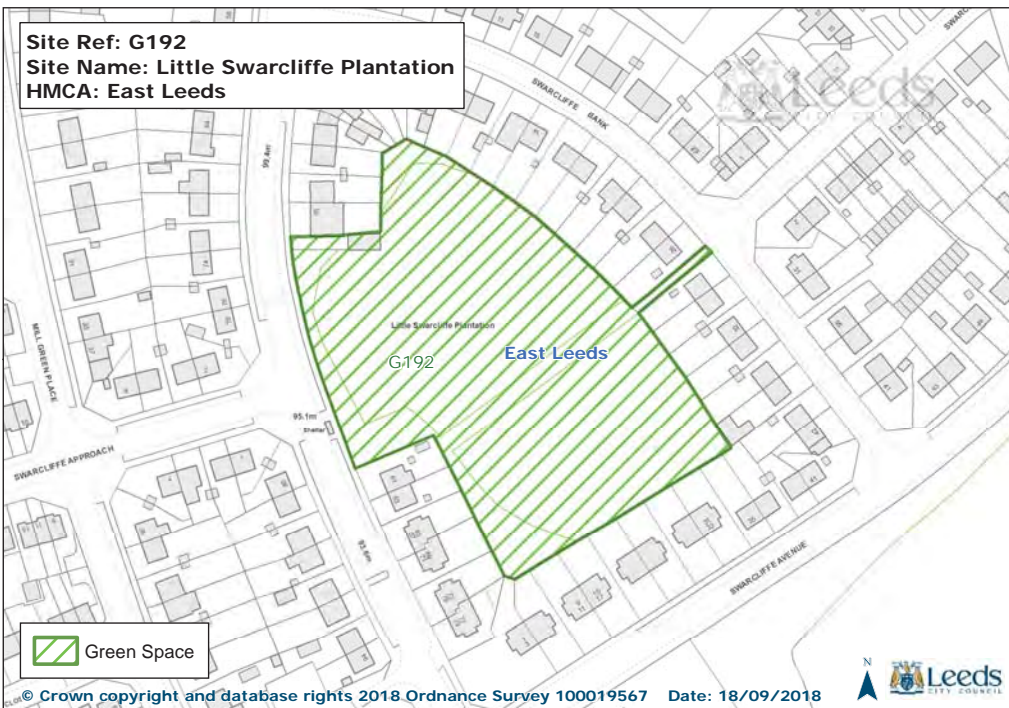

Site Ref: G117
Site Name: Chippies Quarry (AKA Scholes Brick Works)
HMCA: East Leeds

Site Ref: G127
Site Name: Halton Dean - Primrose Valley
HMCA: East Leeds

Site Ref: G143
Site Name: Manston Park
HMCA: East Leeds

Site Ref: G156
Site Name: Skelton Wood Sports Field
HMCA: East Leeds

Site Ref: G207
Site Name: Hawthorn Farm Nature Area
HMCA: East Leeds

© Crown copyright and database rights 2018 Ordnance Survey 100019567 Date: 18/09/2018

Site Ref: G208
Site Name: Whinmoor St Pauls School Playing Pitch
HMCA: East Leeds

© Crown copyright and database rights 2018 Ordnance Survey 100019567 Date: 18/09/2018

Site Ref: G209
Site Name: St James The Great Cemetery
HMCA: East Leeds

© Crown copyright and database rights 2018 Ordnance Survey 100019567 Date: 18/09/2018

Site Ref: G214
Site Name: Mill Green View 'Village Green'
HMCA: East Leeds

© Crown copyright and database rights 2018 Ordnance Survey 100019567 Date: 18/09/2018