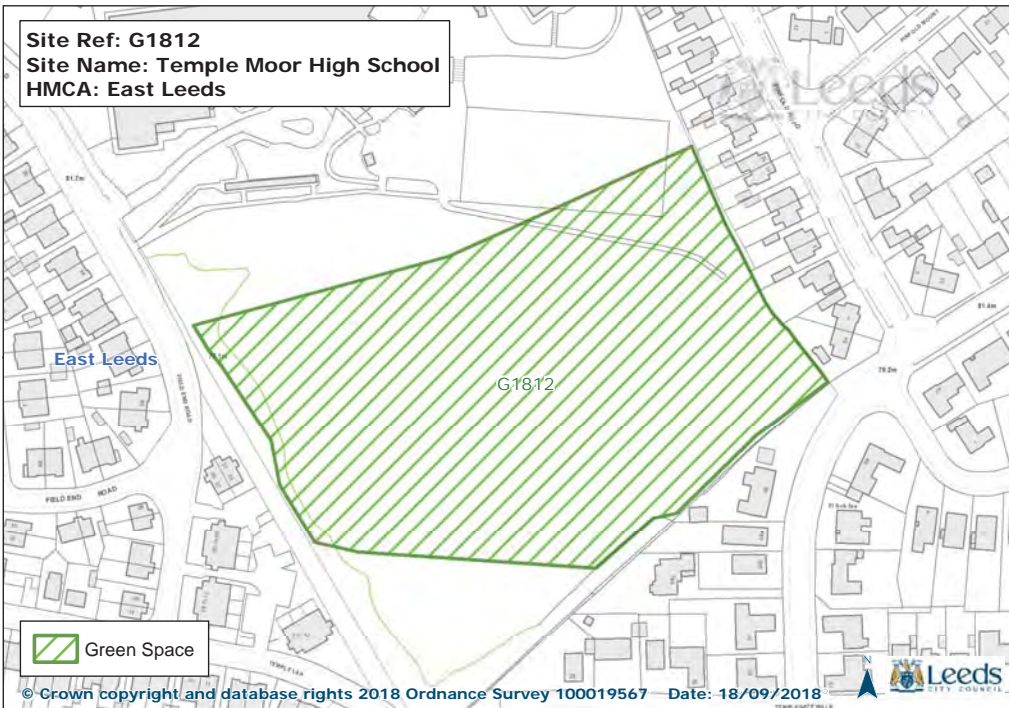

© Crown copyright and database rights 2018 Ordnance Survey 100019567 Date: 18/09/2018

Site Ref: G214
Site Name: Mill Green View 'Village Green'
HMCA: East Leeds

© Crown copyright and database rights 2018 Ordnance Survey 100019567 Date: 18/09/2018