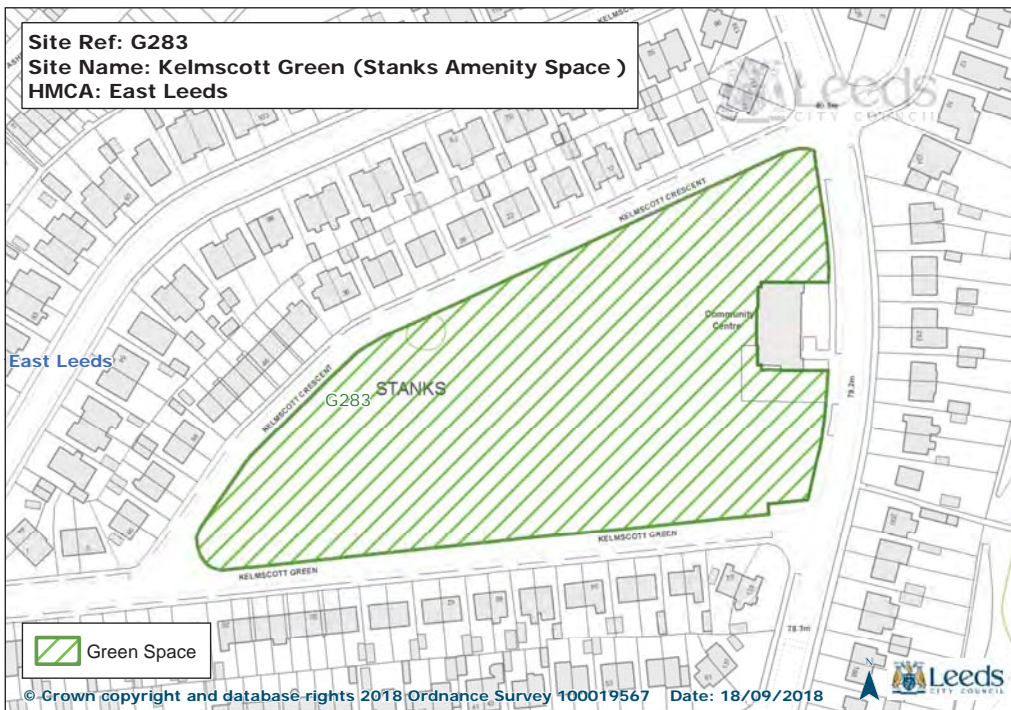

Site Ref: G156
Site Name: Skelton Wood Sports Field
HMCA: East Leeds

Site Ref: G207
Site Name: Hawthorn Farm Nature Area
HMCA: East Leeds

© Crown copyright and database rights 2018 Ordnance Survey 100019567 Date: 18/09/2018

© Crown copyright and database rights 2018 Ordnance Survey 100019567 Date: 18/09/2018

Site Ref: G214
Site Name: Mill Green View 'Village Green'
HMCA: East Leeds

© Crown copyright and database rights 2018 Ordnance Survey 100019567 Date: 18/09/2018