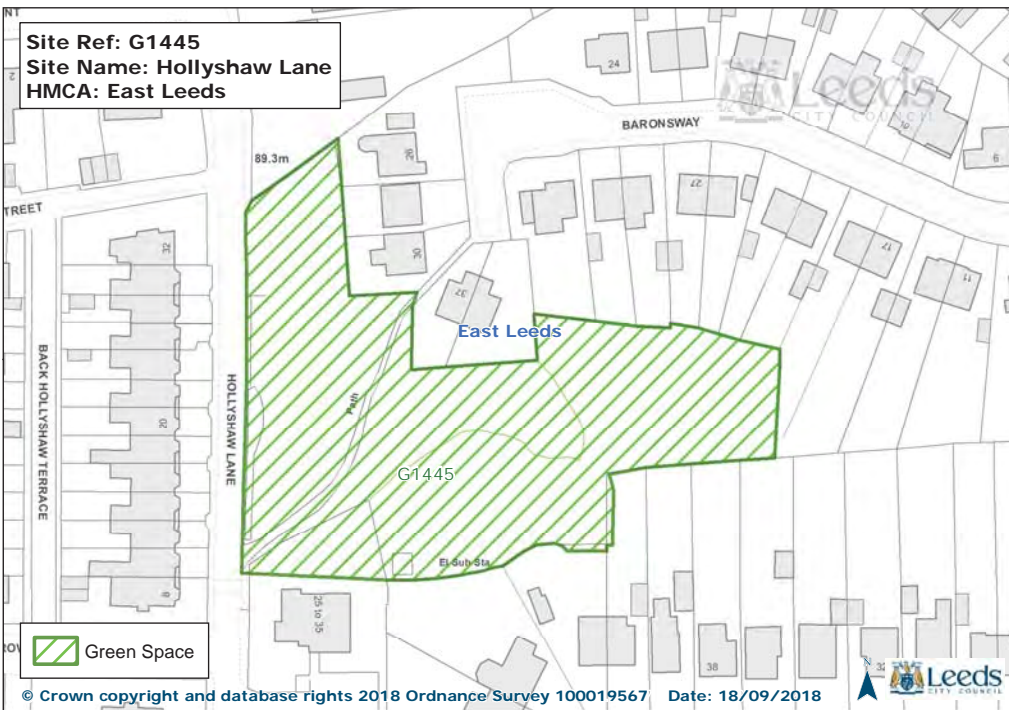

© Crown copyright and database rights 2018 Ordnance Survey 100019567 Date: 18/09/2018

Site Ref: G214
Site Name: Mill Green View 'Village Green'
HMCA: East Leeds

© Crown copyright and database rights 2018 Ordnance Survey 100019567 Date: 18/09/2018