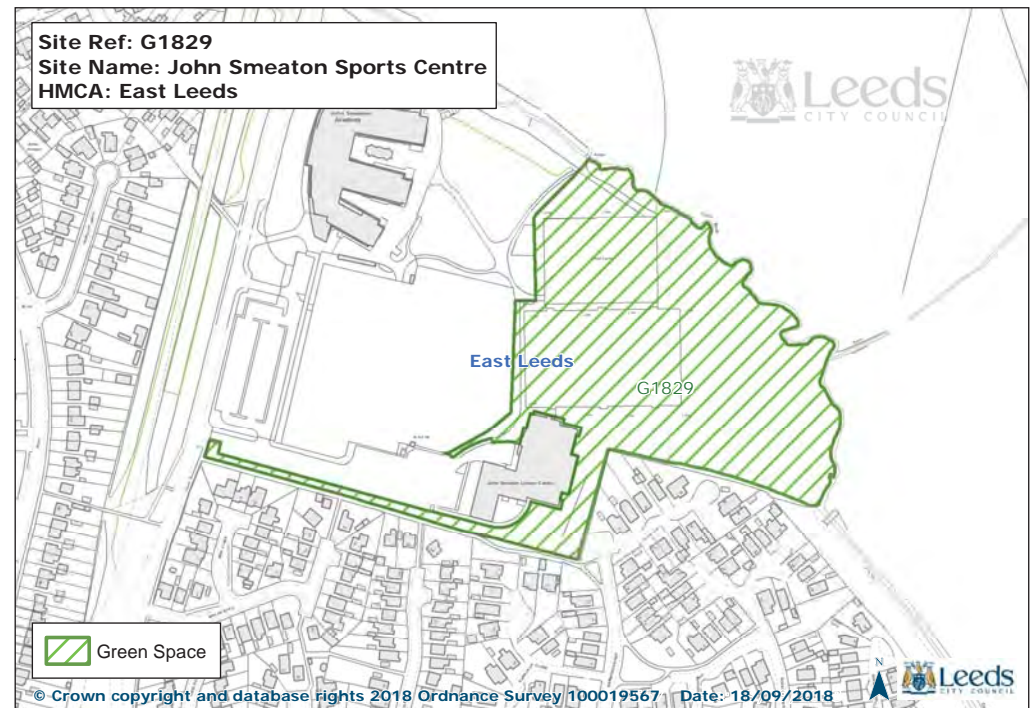

Site Ref: G156
Site Name: Skelton Wood Sports Field
HMCA: East Leeds

Site Ref: G207
Site Name: Hawthorn Farm Nature Area
HMCA: East Leeds

© Crown copyright and database rights 2018 Ordnance Survey 100019567 Date: 18/09/2018

Site Ref: G208
Site Name: Whinmoor St Pauls School Playing Pitch
HMCA: East Leeds

© Crown copyright and database rights 2018 Ordnance Survey 100019567 Date: 18/09/2018

Site Ref: G209
Site Name: St James The Great Cemetery
HMCA: East Leeds

© Crown copyright and database rights 2018 Ordnance Survey 100019567 Date: 18/09/2018

Site Ref: G214
Site Name: Mill Green View 'Village Green'
HMCA: East Leeds

© Crown copyright and database rights 2018 Ordnance Survey 100019567 Date: 18/09/2018