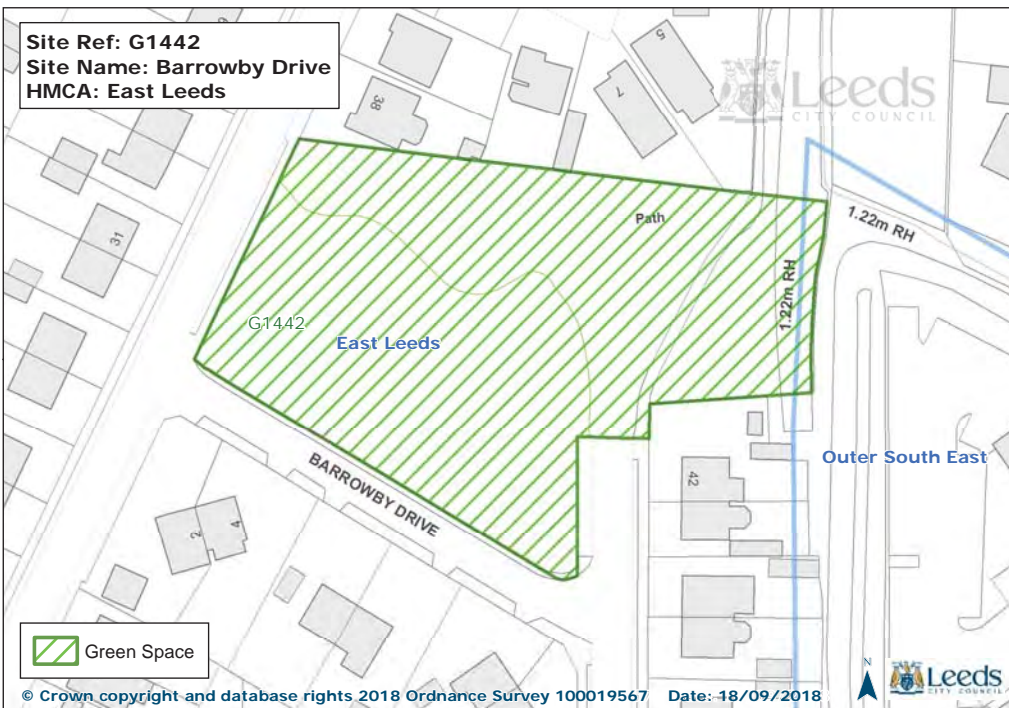

Site Ref: G156
Site Name: Skelton Wood Sports Field
HMCA: East Leeds

Site Ref: G207
Site Name: Hawthorn Farm Nature Area
HMCA: East Leeds

© Crown copyright and database rights 2018 Ordnance Survey 100019567 Date: 18/09/2018

Site Ref: G208
Site Name: Whinmoor St Pauls School Playing Pitch
HMCA: East Leeds

© Crown copyright and database rights 2018 Ordnance Survey 100019567 Date: 18/09/2018

Site Ref: G209
Site Name: St James The Great Cemetery
HMCA: East Leeds

© Crown copyright and database rights 2018 Ordnance Survey 100019567 Date: 18/09/2018

Site Ref: G214
Site Name: Mill Green View 'Village Green'
HMCA: East Leeds

© Crown copyright and database rights 2018 Ordnance Survey 100019567 Date: 18/09/2018