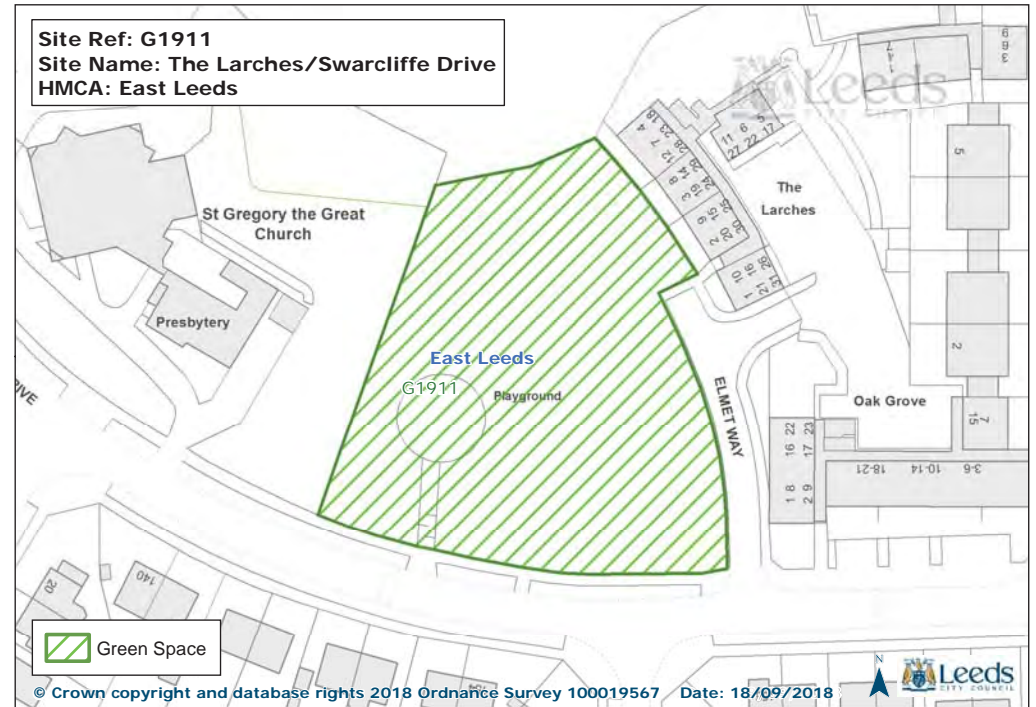

Site Ref: G1911
Site Name: The Larches/Swarcliffe Drive
HMCA: East Leeds