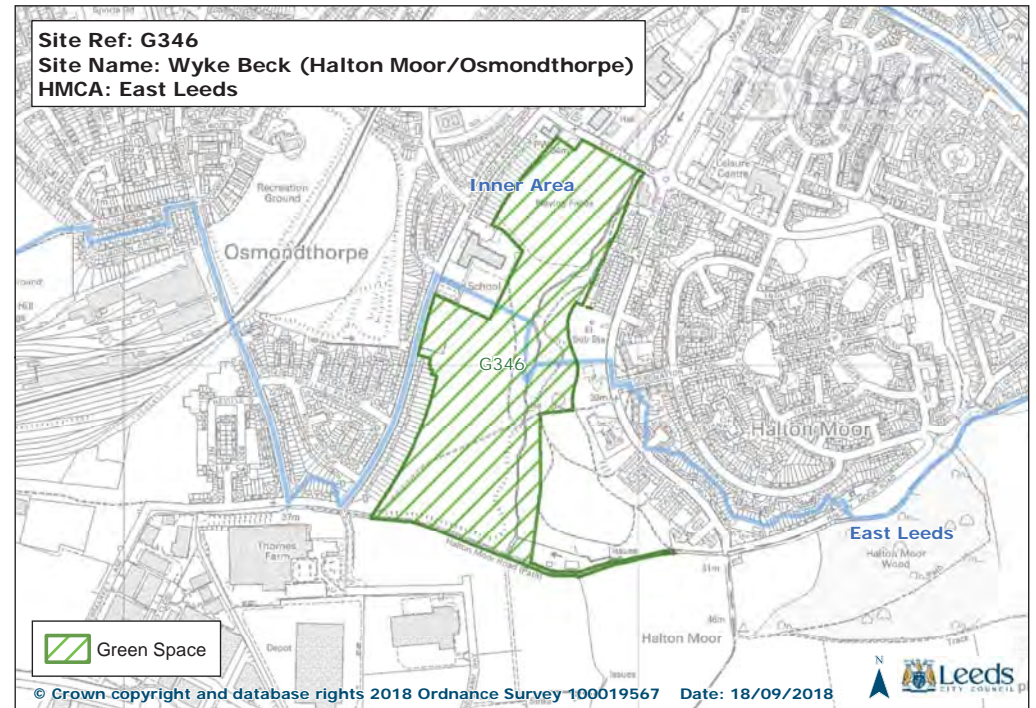

Site Ref: G208
Site Name: Whinmoor St Pauls School Playing Pitch
HMCA: East Leeds

© Crown copyright and database rights 2018 Ordnance Survey 100019567 Date: 18/09/2018

Site Ref: G209
Site Name: St James The Great Cemetery
HMCA: East Leeds

© Crown copyright and database rights 2018 Ordnance Survey 100019567 Date: 18/09/2018

Site Ref: G214
Site Name: Mill Green View 'Village Green'
HMCA: East Leeds

© Crown copyright and database rights 2018 Ordnance Survey 100019567 Date: 18/09/2018