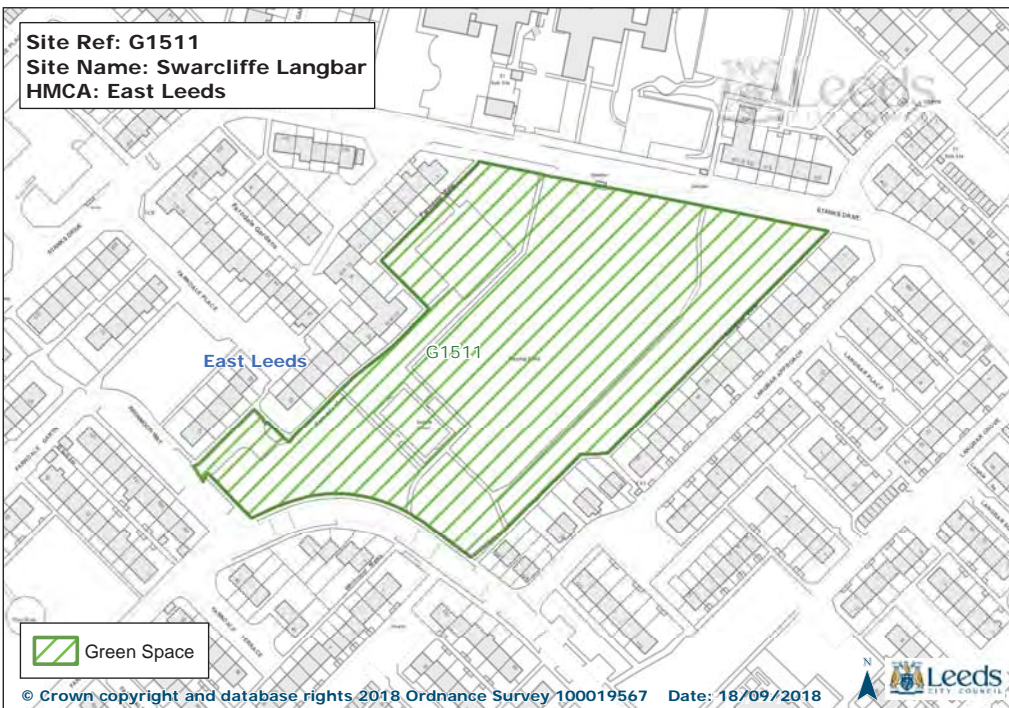

Site Ref: G156
Site Name: Skelton Wood Sports Field
HMCA: East Leeds

Site Ref: G207
Site Name: Hawthorn Farm Nature Area
HMCA: East Leeds

© Crown copyright and database rights 2018 Ordnance Survey 100019567 Date: 18/09/2018

© Crown copyright and database rights 2018 Ordnance Survey 100019567 Date: 18/09/2018

Site Ref: G214
Site Name: Mill Green View 'Village Green'
HMCA: East Leeds

© Crown copyright and database rights 2018 Ordnance Survey 100019567 Date: 18/09/2018