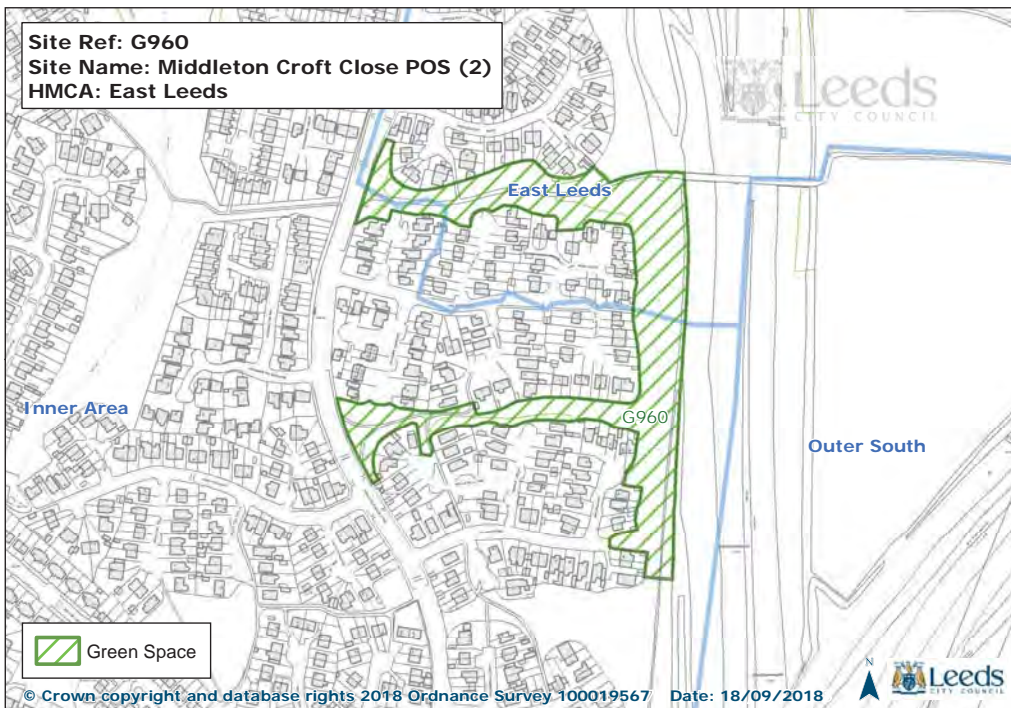

Site Ref: G117
Site Name: Chippies Quarry (AKA Scholes Brick Works)
HMCA: East Leeds

Site Ref: G127
Site Name: Halton Dean - Primrose Valley
HMCA: East Leeds

Site Ref: G143
Site Name: Manston Park
HMCA: East Leeds

Site Ref: G156
Site Name: Skelton Wood Sports Field
HMCA: East Leeds

Site Ref: G207
Site Name: Hawthorn Farm Nature Area
HMCA: East Leeds

© Crown copyright and database rights 2018 Ordnance Survey 100019567 Date: 18/09/2018

Site Ref: G208
Site Name: Whinmoor St Pauls School Playing Pitch
HMCA: East Leeds

© Crown copyright and database rights 2018 Ordnance Survey 100019567 Date: 18/09/2018

Site Ref: G209
Site Name: St James The Great Cemetery
HMCA: East Leeds

© Crown copyright and database rights 2018 Ordnance Survey 100019567 Date: 18/09/2018

Site Ref: G214
Site Name: Mill Green View 'Village Green'
HMCA: East Leeds

© Crown copyright and database rights 2018 Ordnance Survey 100019567 Date: 18/09/2018