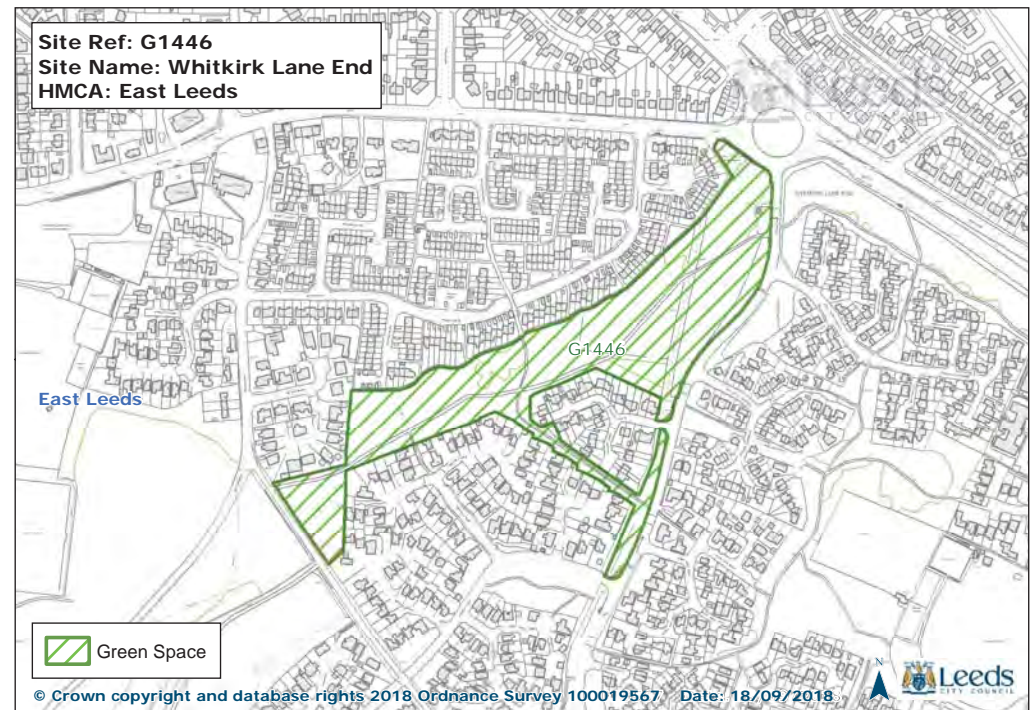

© Crown copyright and database rights 2018 Ordnance Survey 100019567 Date: 18/09/2018

Site Ref: G214
Site Name: Mill Green View 'Village Green'
HMCA: East Leeds

© Crown copyright and database rights 2018 Ordnance Survey 100019567 Date: 18/09/2018