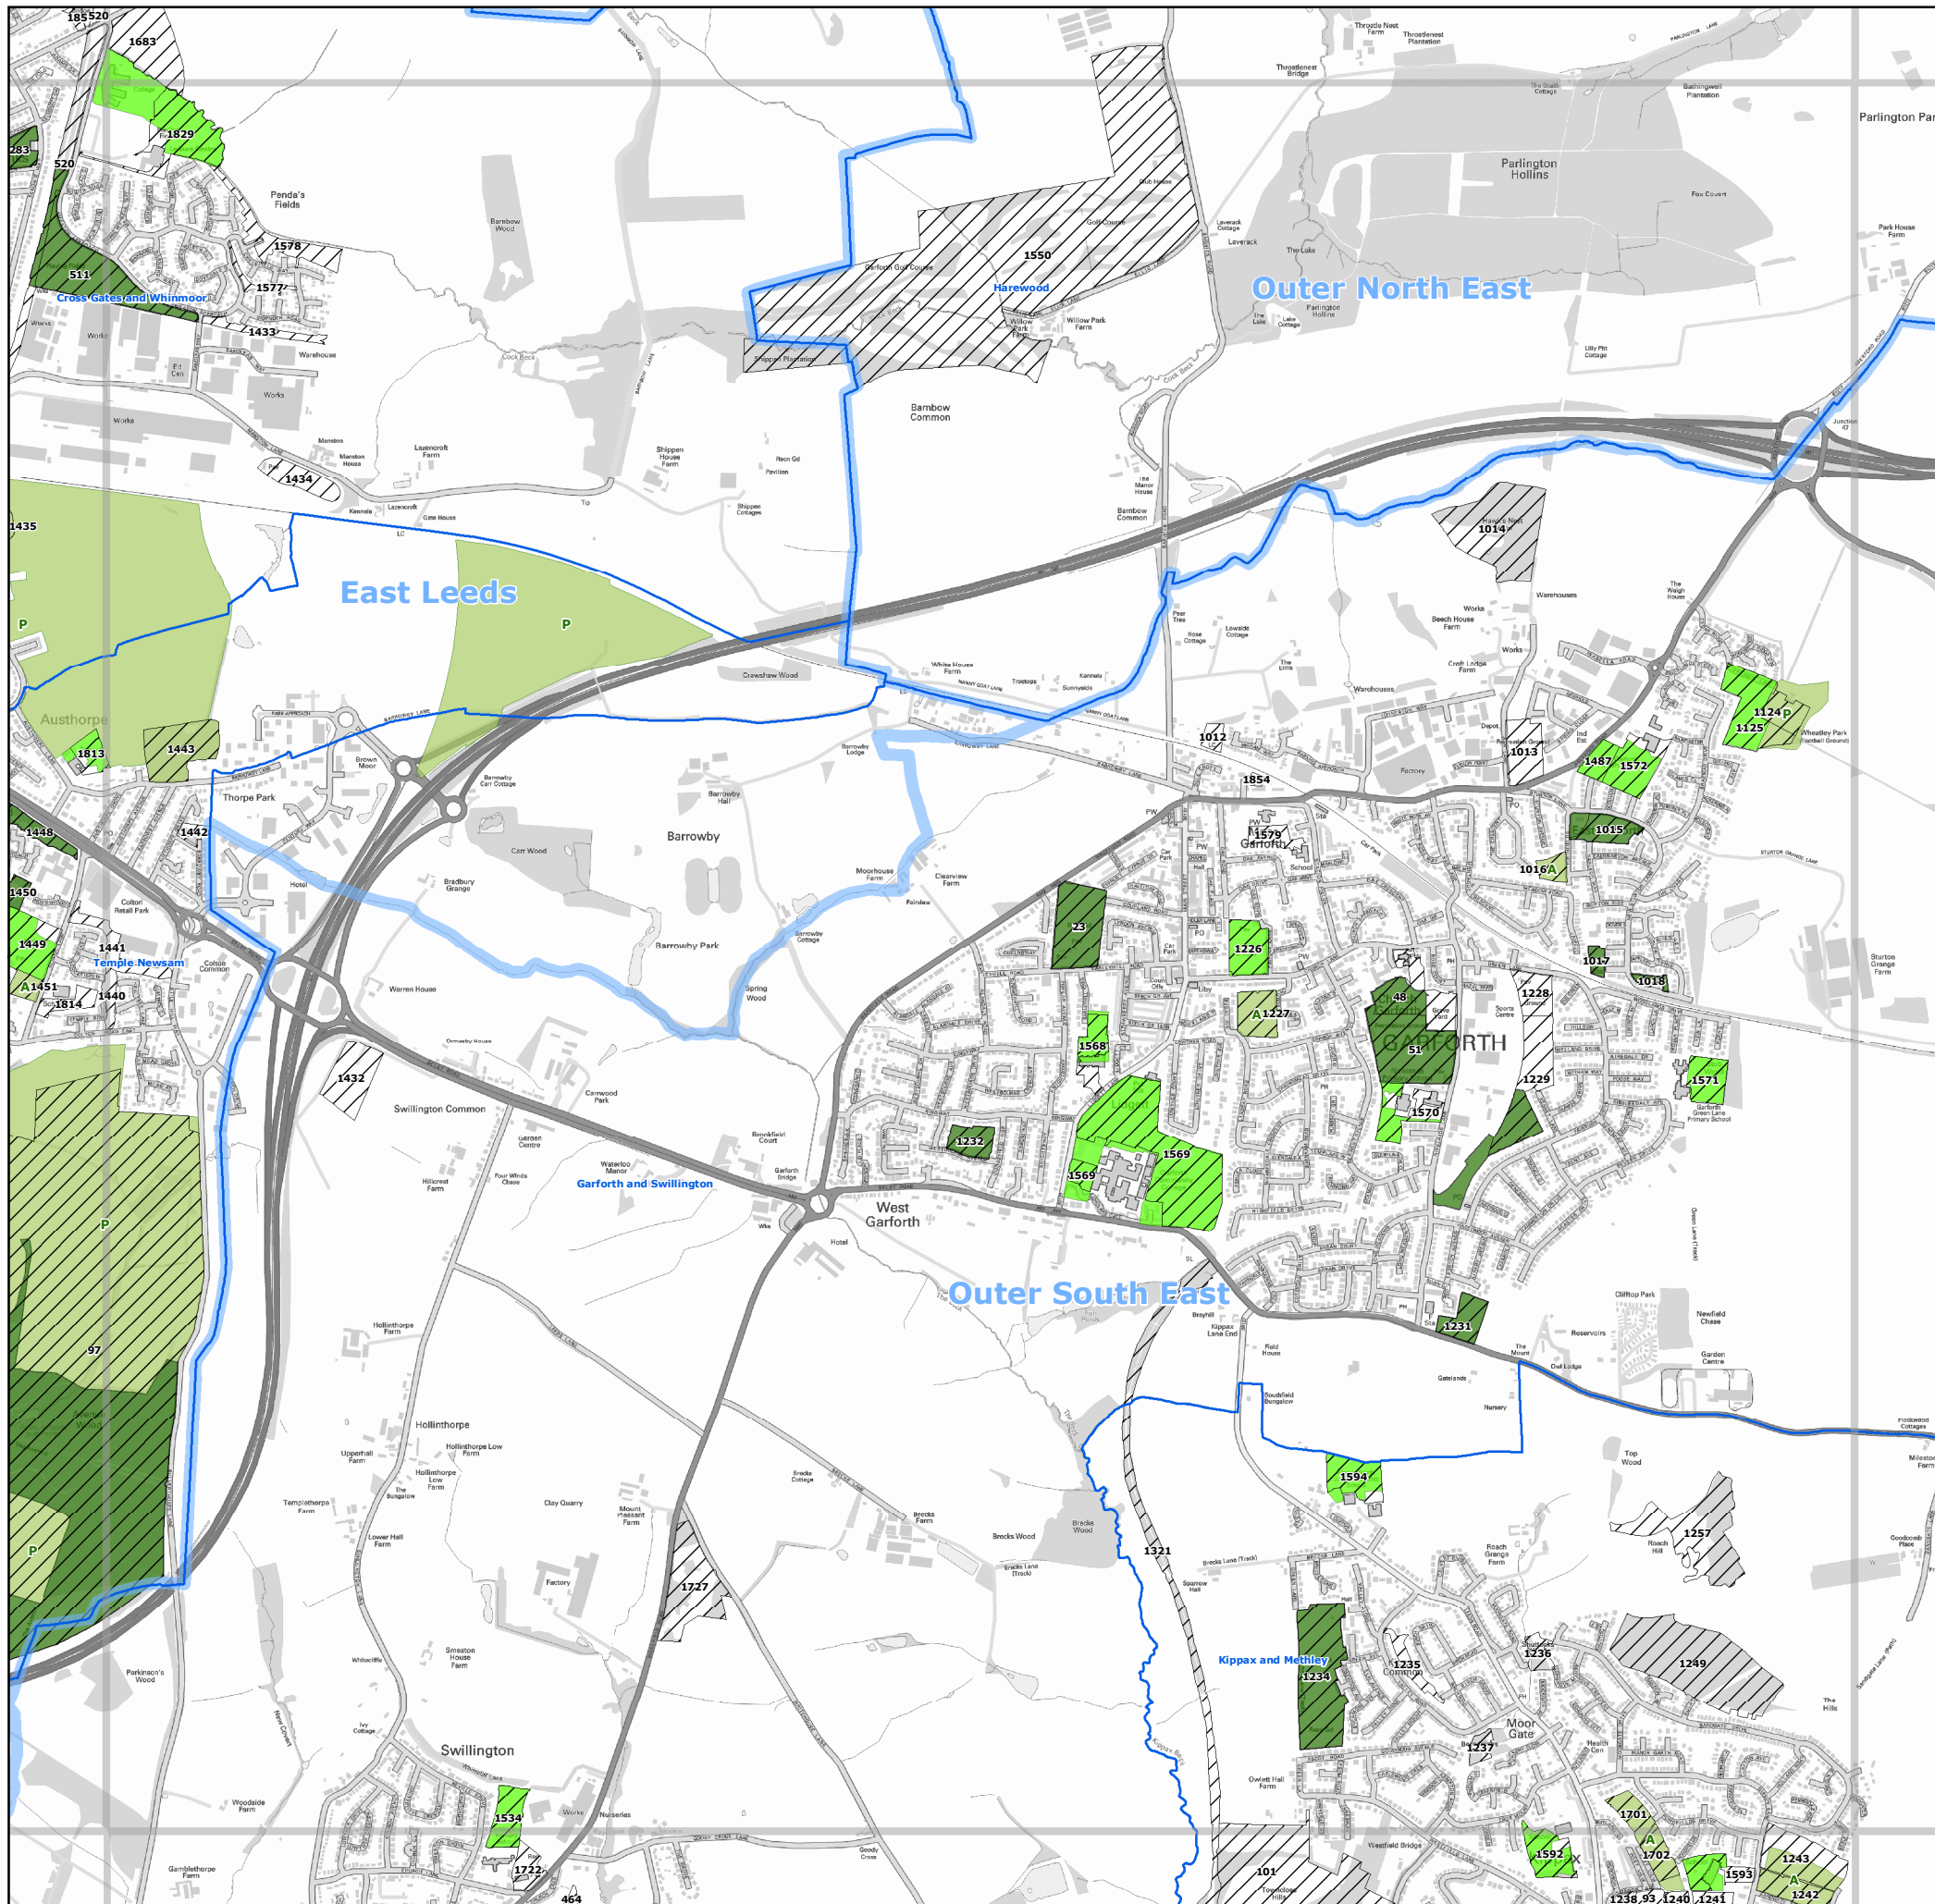

MAP 24

Use the links below to:

Look at the [Site Allocations Issues and Options Plan](#)

Make comments on the plan online

Site Allocations Plan - Unitary Development Plan Greenspace Allocations & Open Space Audit Sites

Key

- Leeds City Council Wards
- Housing Market Characteristic Area
- Aire Valley Leeds Area Action Plan Boundary (Not part of this consultation and plan)

Greenspace Sites

- 1023 Open Space Audit
- Unitary Development Plan - N1 Greenspace
- Unitary Development Plan - N6 Protected Playing Pitch
- Unitary Development Plan - N5 Proposed Open Space
- Unitary Development Plan - N1A Allotments

Any UDP Greenspace (N1, N1A, N5 or N6) sites that do not have an Open Space Audit (black hatch) overlay, are proposed for deletion - See Appendix 1 in the relevant chapter of the Issues and Options document.