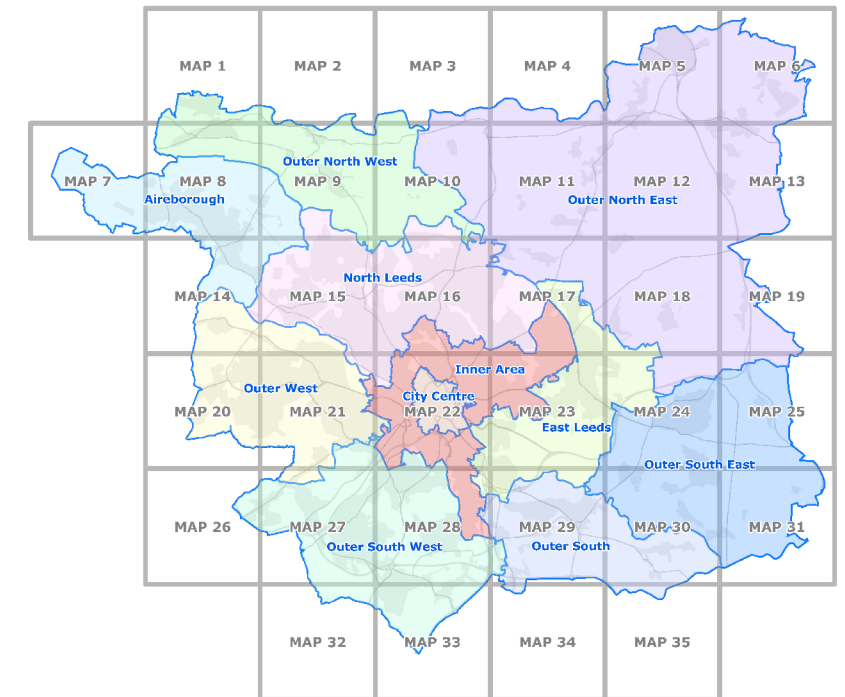

MAP 24

Use the links below to:

Look at the [Site Allocations Issues and Options Plan](#)

Make comments on the plan online

Site Allocations Plan - Unitary Development Plan Greenspace Allocations & Open Space Audit Sites

Key

- Leeds City Council Wards
- Housing Market Characteristic Area
- Aire Valley Leeds Area Action Plan Boundary (Not part of this consultation and plan)

Greenspace Sites

- 1023 Open Space Audit
- Unitary Development Plan - N1 Greenspace
- Unitary Development Plan - N6 Protected Playing Pitch
- Unitary Development Plan - N5 Proposed Open Space
- Unitary Development Plan - N1A Allotments