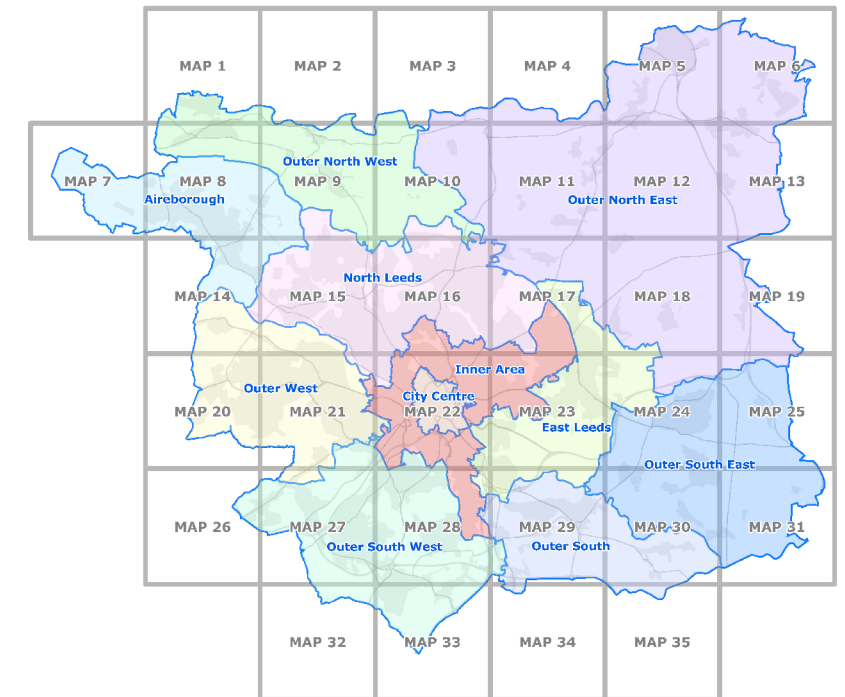

MAP 14

Use the links below to:

Look at the Site Allocations Issues and Options Plan

Make comments on the plan online

Site Allocations Plan - Unitary Development Plan Greenspace Allocations & Open Space Audit Sites

Key

- Leeds City Council Wards
- Housing Market Characteristic Area
- Aire Valley Leeds Area Action Plan Boundary (Not part of this consultation and plan)

Greenspace Sites

- Open Space Audit
- Unitary Development Plan - N1 Greenspace
- Unitary Development Plan - N6 Protected Playing Pitch
- Unitary Development Plan - N5 Proposed Open Space
- Unitary Development Plan - N1A Allotments