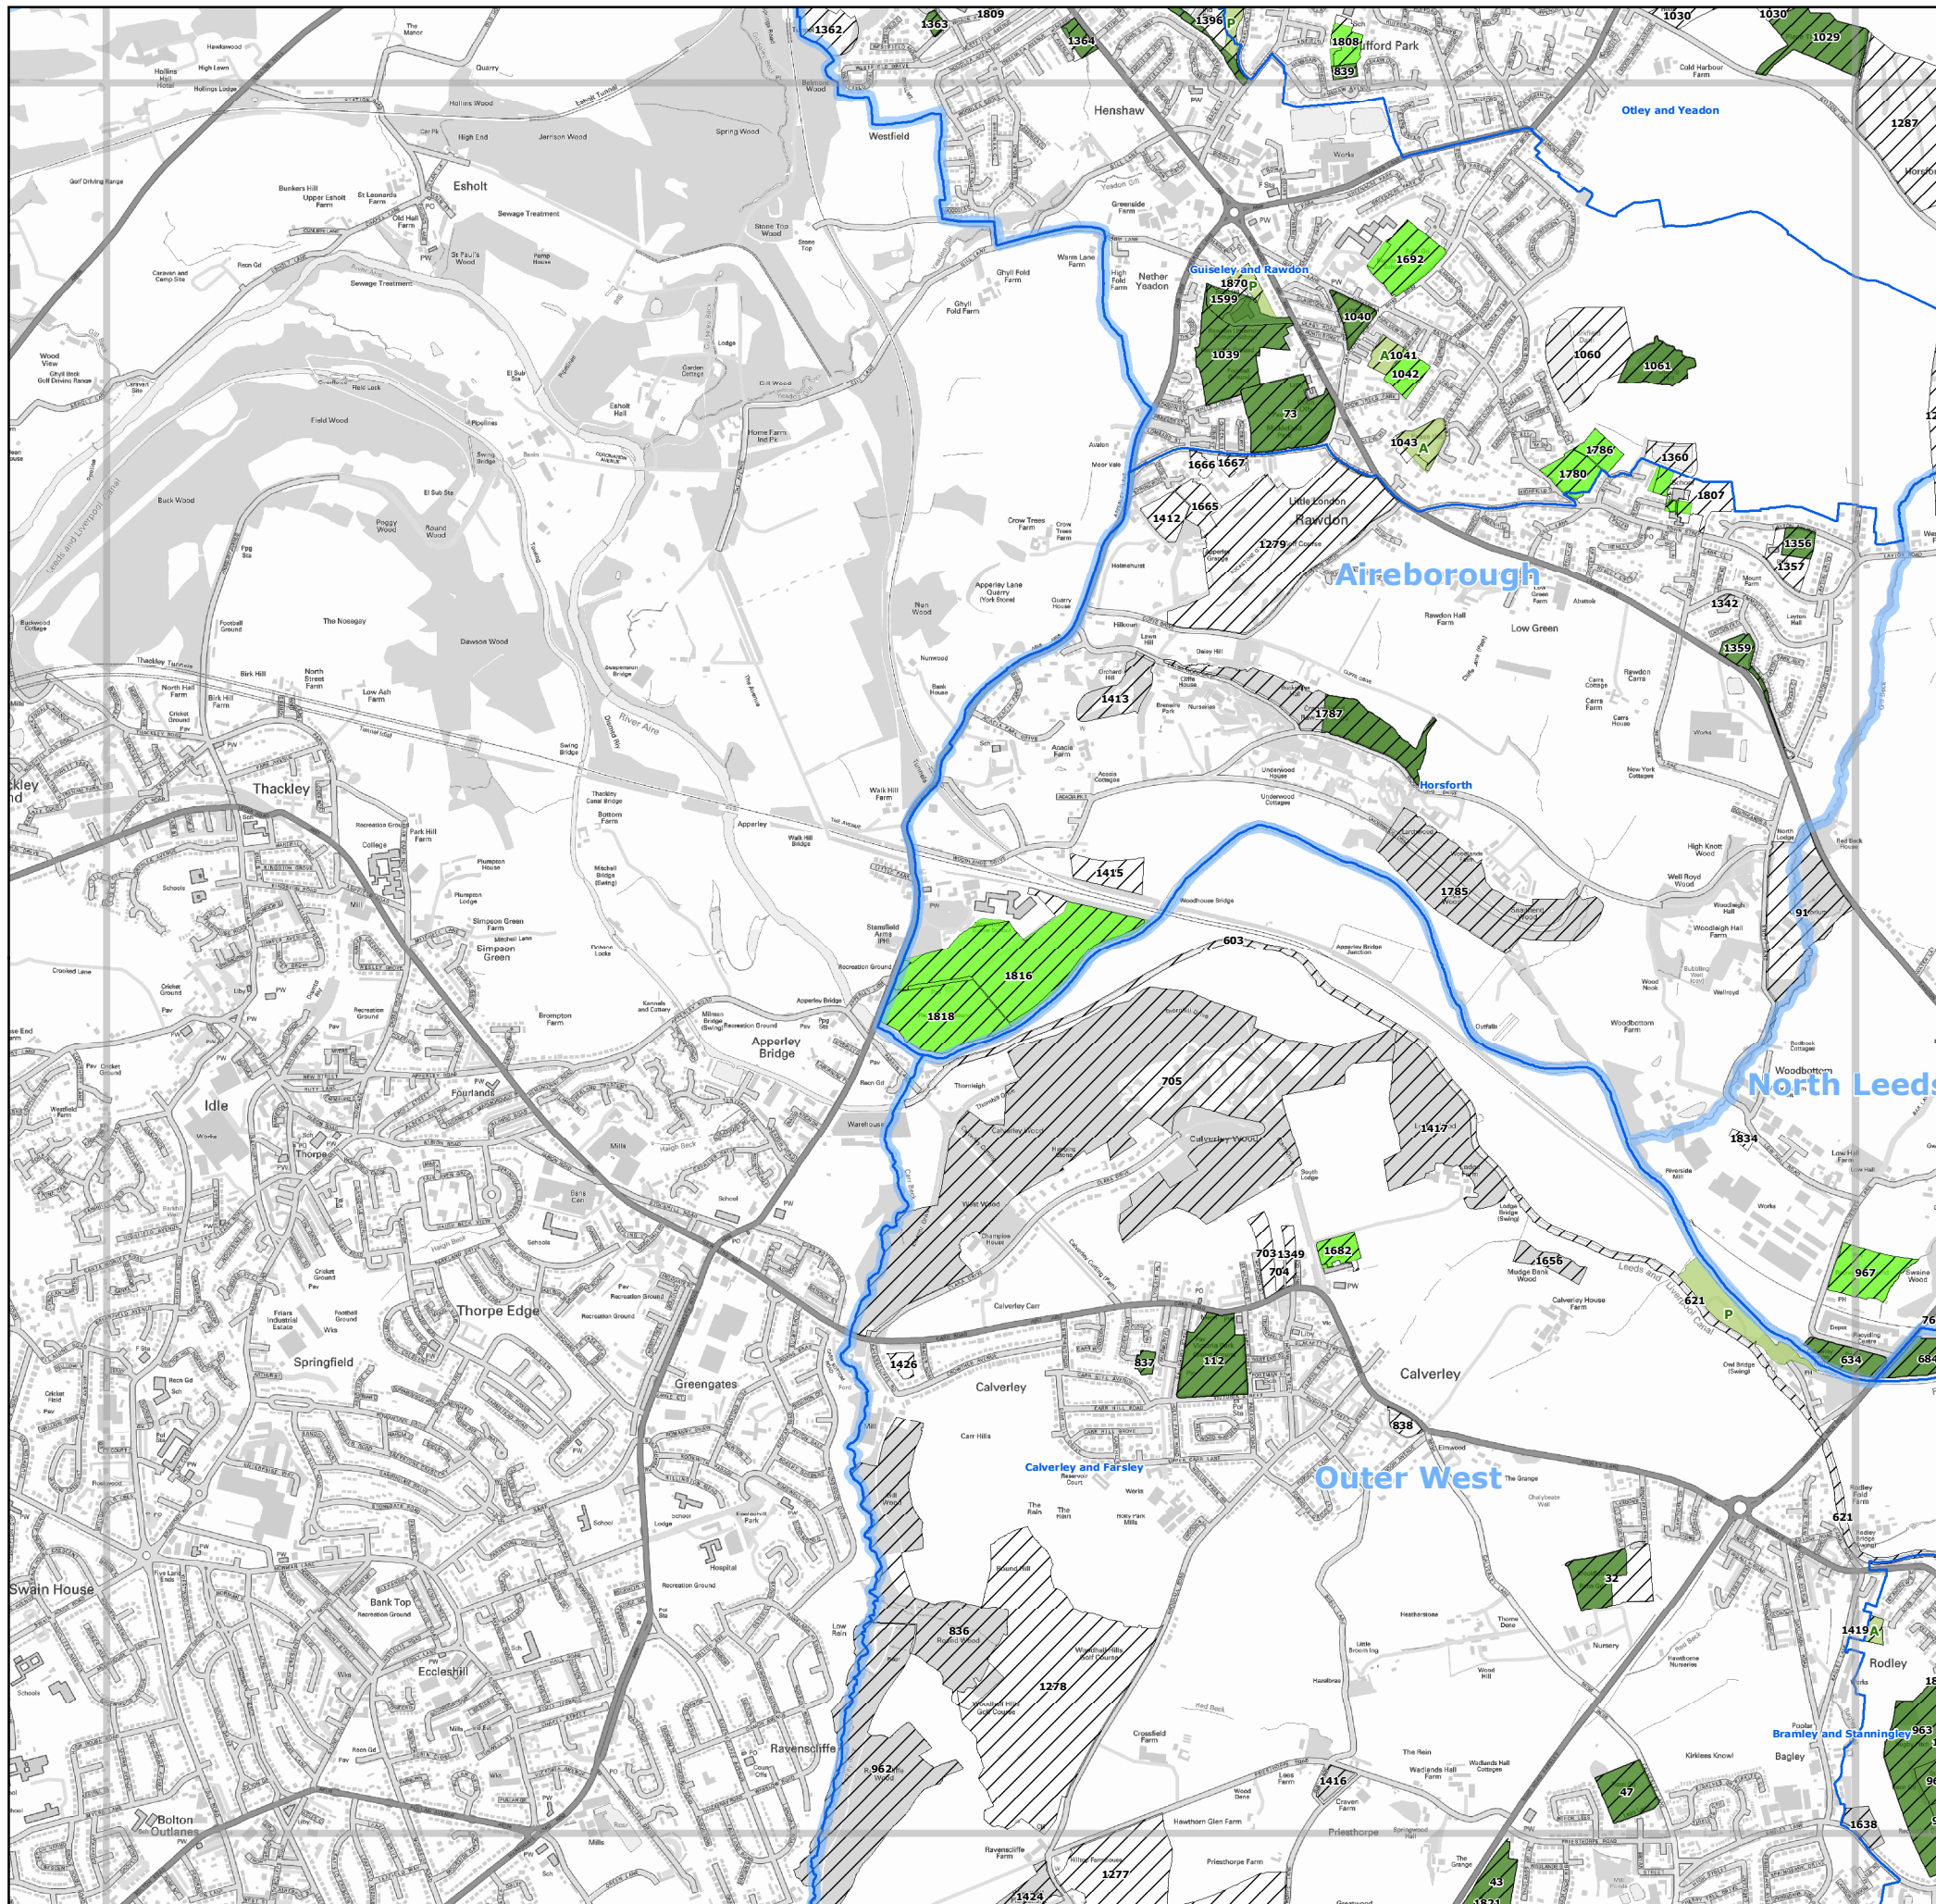

MAP 14

Use the links below to:

Look at the Site Allocations Issues and Options Plan

Make comments on the plan online

Site Allocations Plan - Unitary Development Plan Greenspace Allocations & Open Space Audit Sites

Key

- Leeds City Council Wards
- Housing Market Characteristic Area
- Aire Valley Leeds Area Action Plan Boundary (Not part of this consultation and plan)

Greenspace Sites

- Open Space Audit
- Unitary Development Plan - N1 Greenspace
- Unitary Development Plan - N6 Protected Playing Pitch
- Unitary Development Plan - N5 Proposed Open Space
- Unitary Development Plan - N1A Allotments

Any UDP Greenspace (N1, N1A, N5 or N6) sites that do not have an Open Space Audit (black hatch) overlay, are proposed for deletion - See Appendix 1 in the relevant chapter of the Issues and Options document.