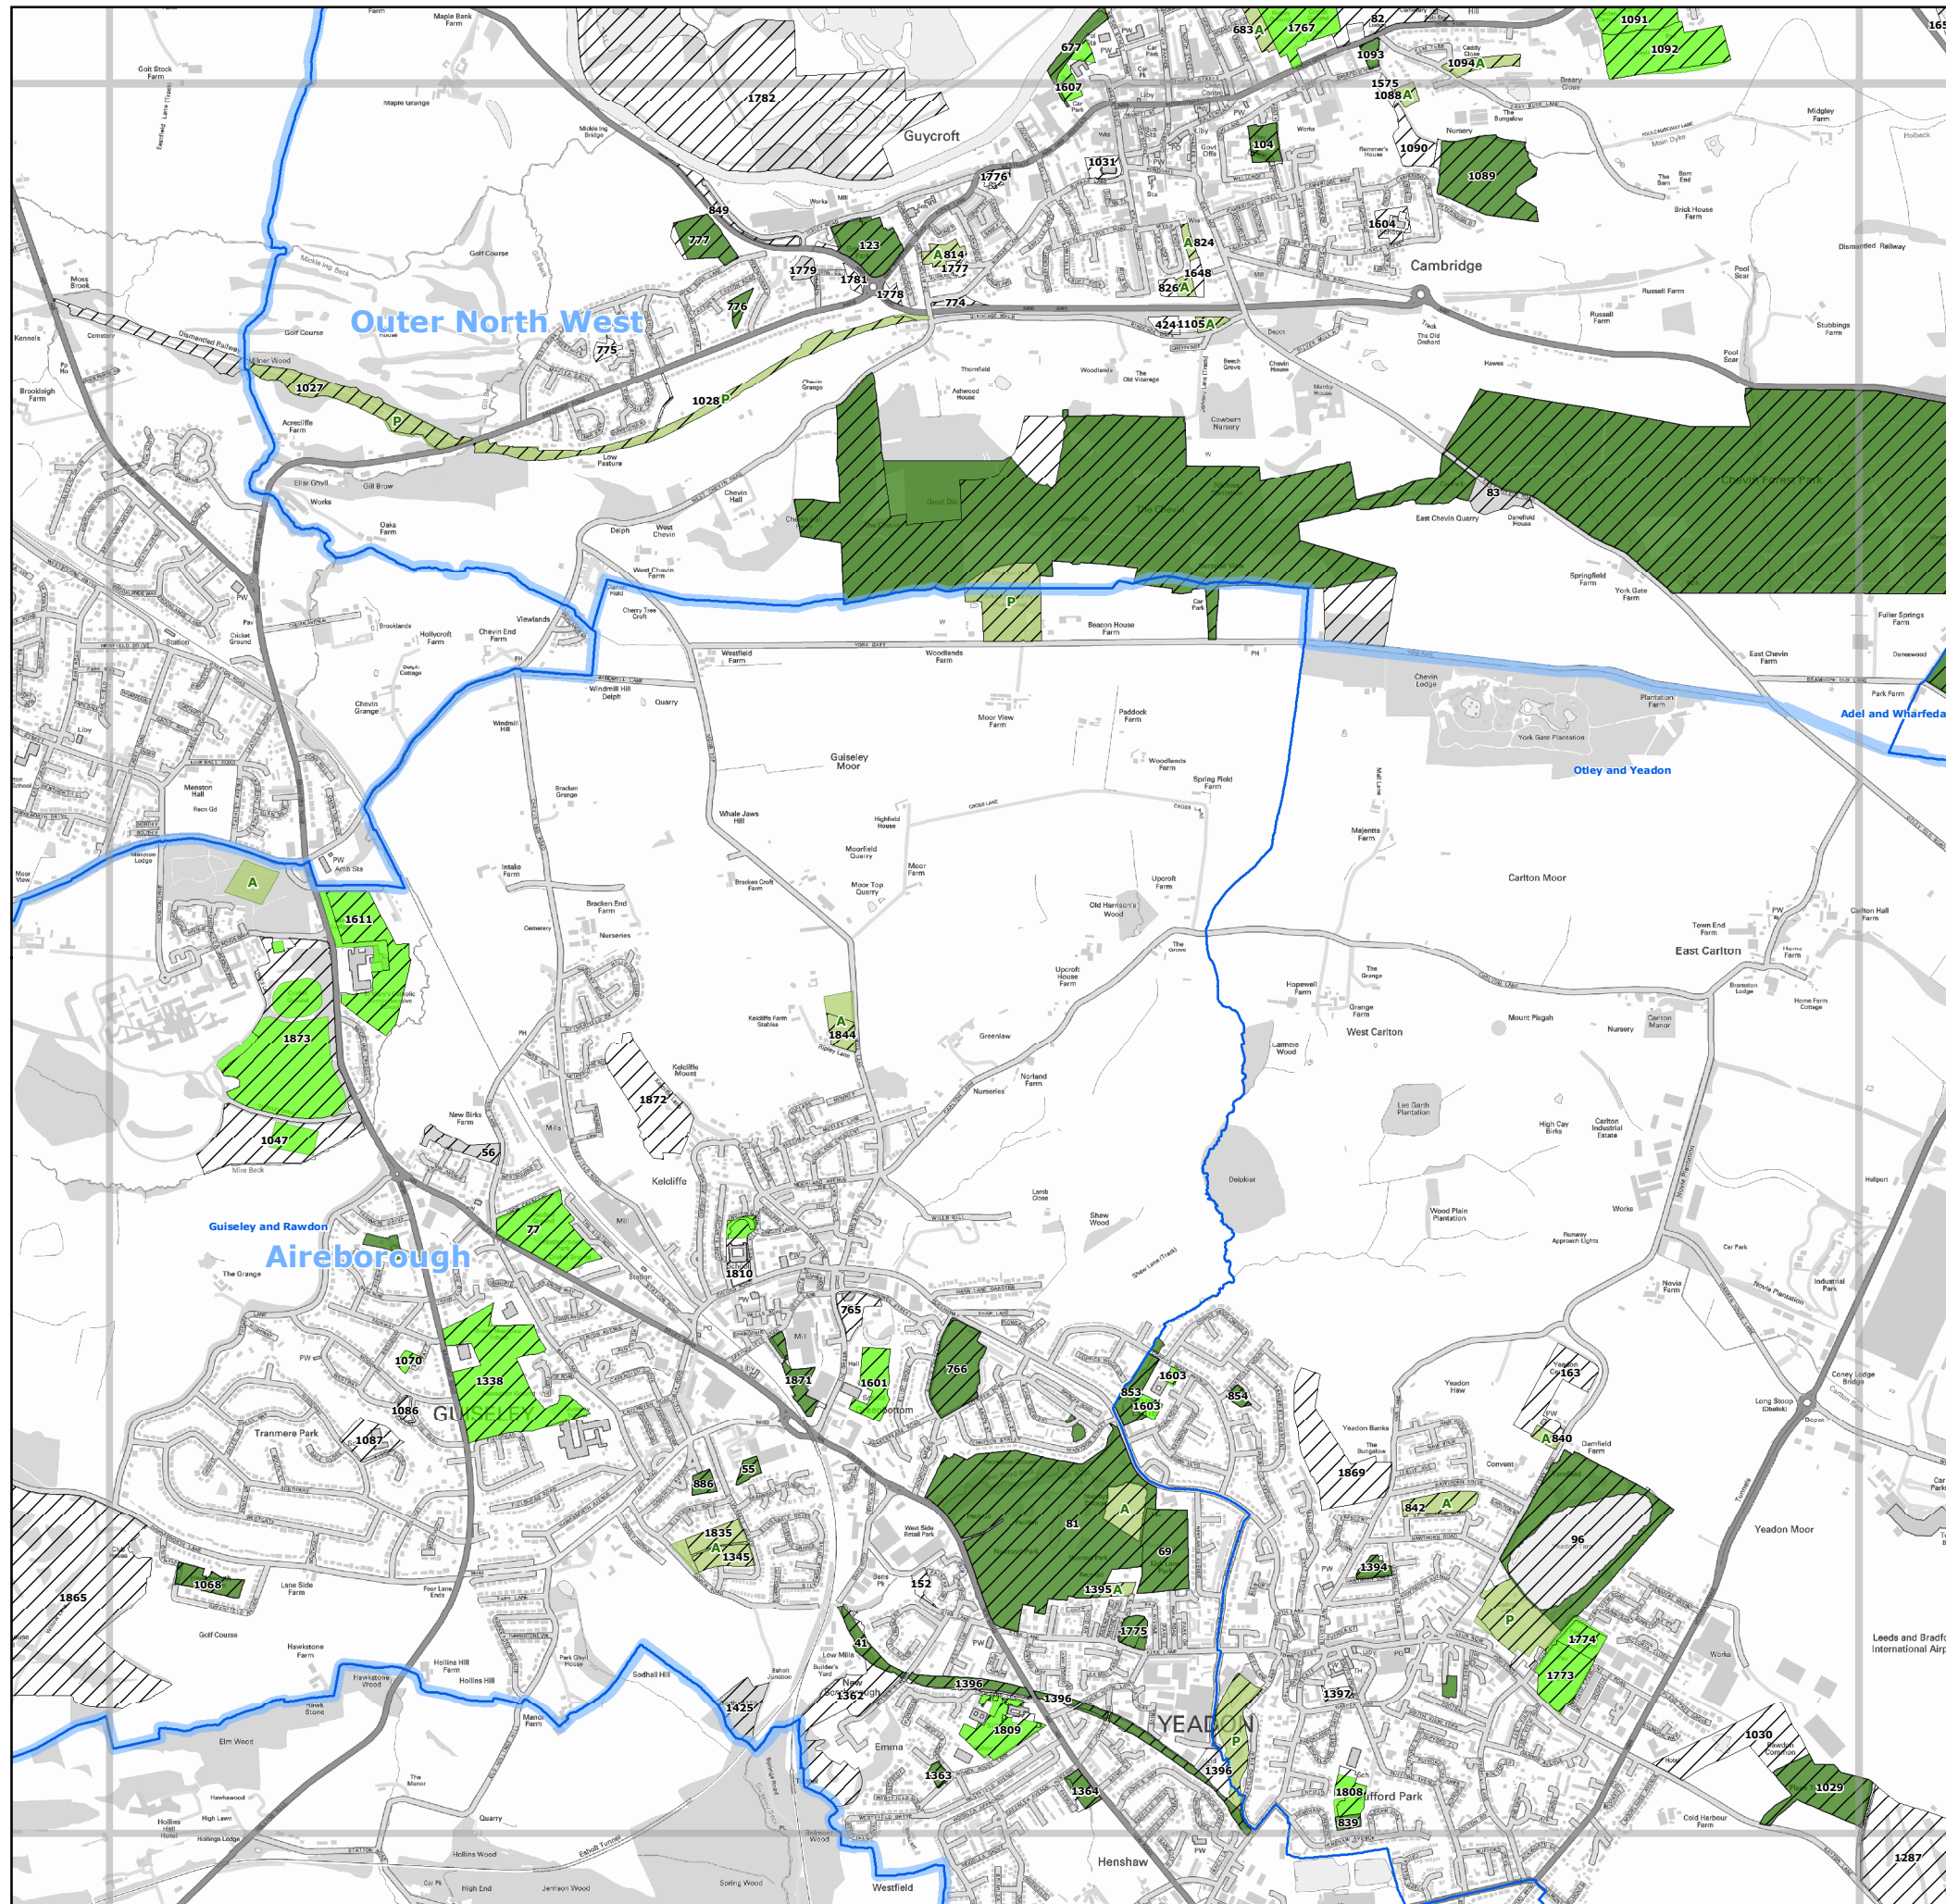

MAP 8

Use the links below to:

Look at the Site Allocations Issues and Options Plan

Make comments on the plan online

Site Allocations Plan - Unitary Development Plan Greenspace Allocations & Open Space Audit Sites

Key

- Leeds City Council Wards
- Housing Market Characteristic Area
- Aire Valley Leeds Area Action Plan Boundary (Not part of this consultation and plan)

Greenspace Sites

- 1023 Open Space Audit
- Unitary Development Plan - N1 Greenspace
- Unitary Development Plan - N6 Protected Playing Pitch
- Unitary Development Plan - N5 Proposed Open Space
- Unitary Development Plan - N1A Allotments

Any UDP Greenspace (N1, N1A, N5 or N6) sites that do not have an Open Space Audit (black hatch) overlay, are proposed for deletion - See Appendix 1 in the relevant chapter of the Issues and Options document.