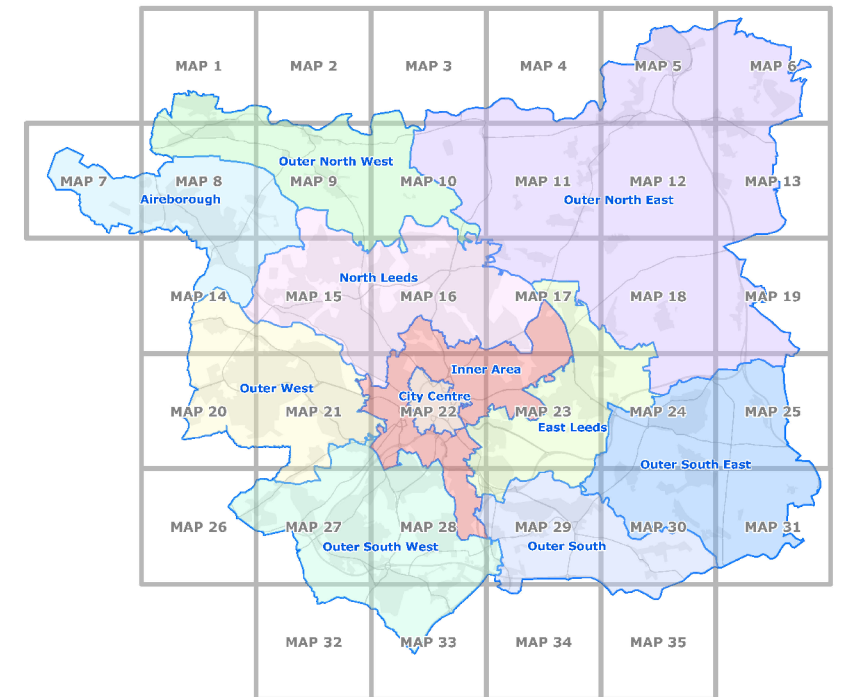

MAP 8

Use the links below to:

Look at the Site Allocations Issues and Options Plan

Make comments on the plan online

Site Allocations Plan - Unitary Development Plan Greenspace Allocations & Open Space Audit Sites

Key

- Leeds City Council Wards
- Housing Market Characteristic Area
- Aire Valley Leeds Area Action Plan Boundary (Not part of this consultation and plan)

Greenspace Sites

- 1023 Open Space Audit
- Unitary Development Plan - N1 Greenspace
- Unitary Development Plan - N6 Protected Playing Pitch
- Unitary Development Plan - N5 Proposed Open Space
- Unitary Development Plan - N1A Allotments