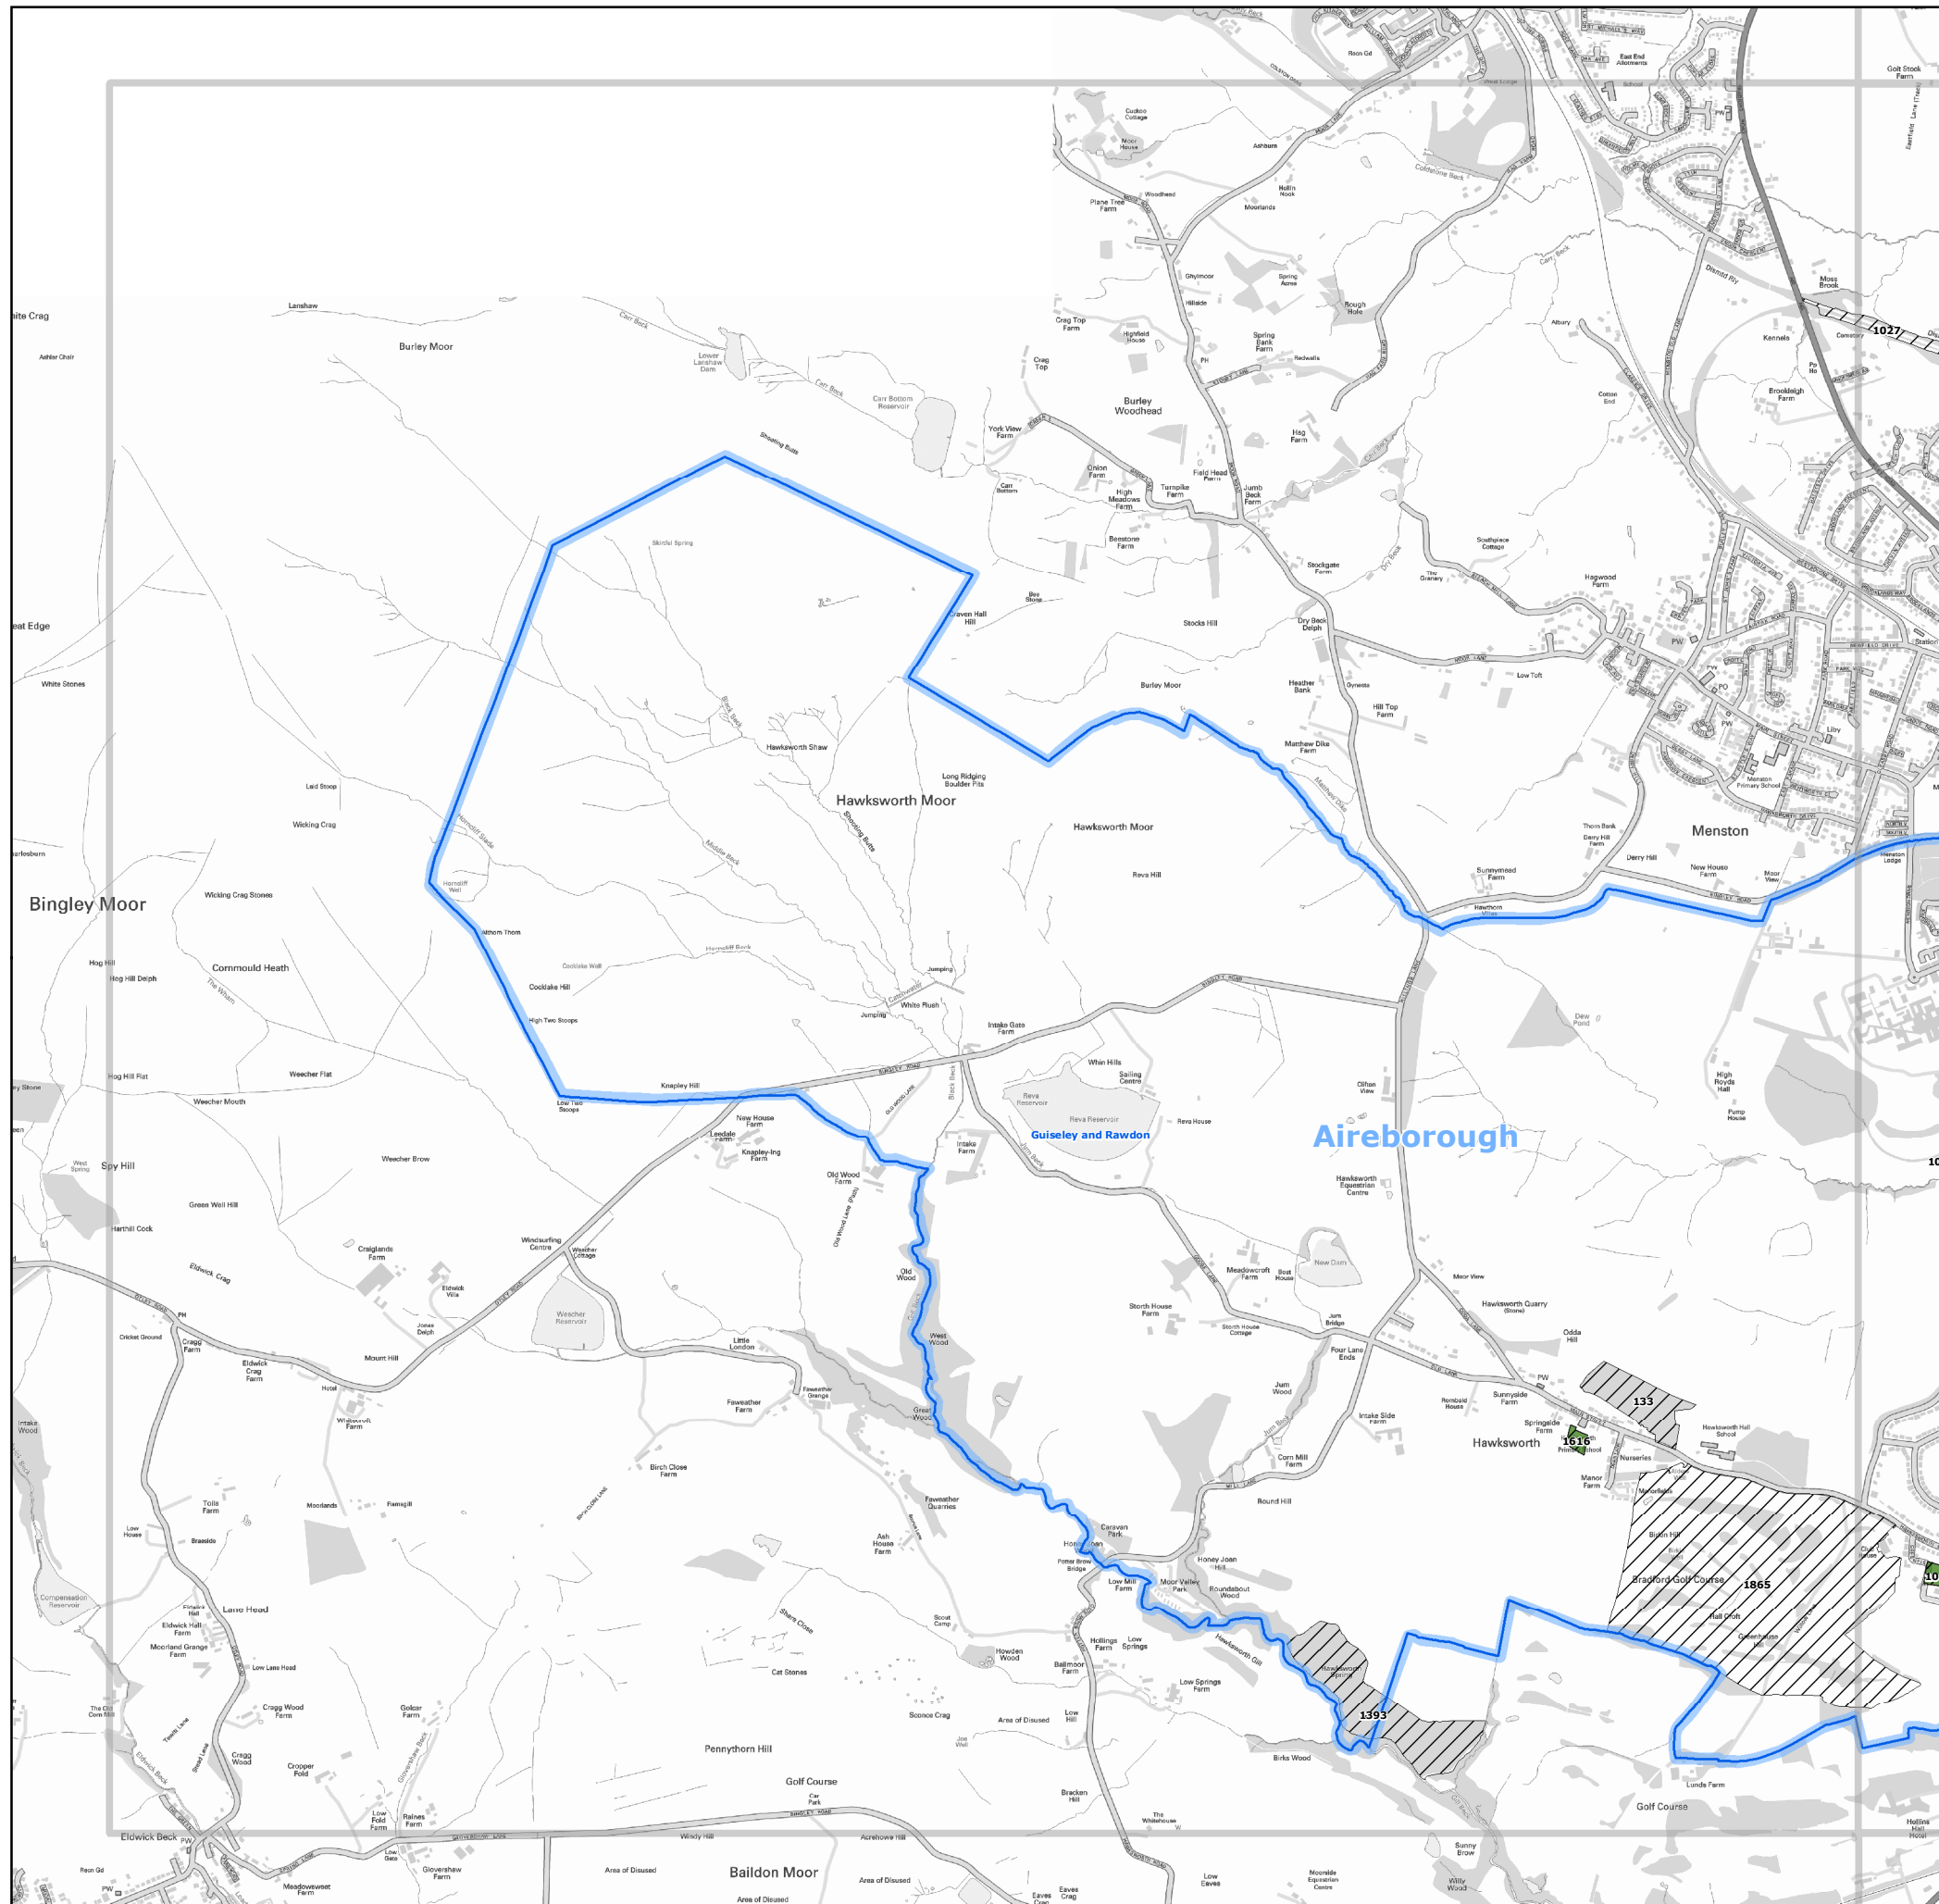

MAP 7

Use the links below to:

Look at the [Site Allocations Issues and Options Plan](#)

Make comments on the plan [online](#)

Site Allocations Plan - Unitary Development Plan Greenspace Allocations & Open Space Audit Sites

Key

- Leeds City Council Wards
- Housing Market Characteristic Area
- Aire Valley Leeds Area Action Plan Boundary (Not part of this consultation and plan)

Greenspace Sites

- 1023 Open Space Audit
- Unitary Development Plan - N1 Greenspace
- Unitary Development Plan - N6 Protected Playing Pitch
- Unitary Development Plan - N5 Proposed Open Space
- Unitary Development Plan - N1A Allotments

Any UDP Greenspace (N1,N1A, N5 or N6) sites that do not have an Open Space Audit (black hatch) overlay, are proposed for deletion - See Appendix 1 in the relevant chapter of the Issues and Options document.