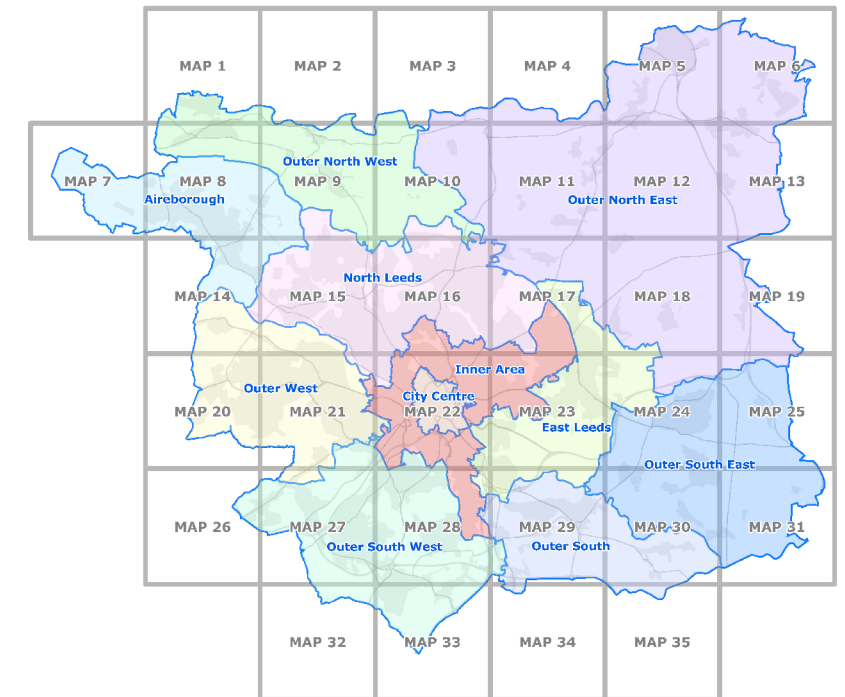

MAP 7

Use the links below to:

Look at the [Site Allocations Issues and Options Plan](#)

Make comments on the plan [online](#)

Site Allocations Plan - Unitary Development Plan Greenspace Allocations & Open Space Audit Sites

Key

- Leeds City Council Wards
- Housing Market Characteristic Area
- Aire Valley Leeds Area Action Plan Boundary (Not part of this consultation and plan)

Greenspace Sites

- 1023 Open Space Audit
- Unitary Development Plan - N1 Greenspace
- Unitary Development Plan - N6 Protected Playing Pitch
- Unitary Development Plan - N5 Proposed Open Space
- Unitary Development Plan - N1A Allotments