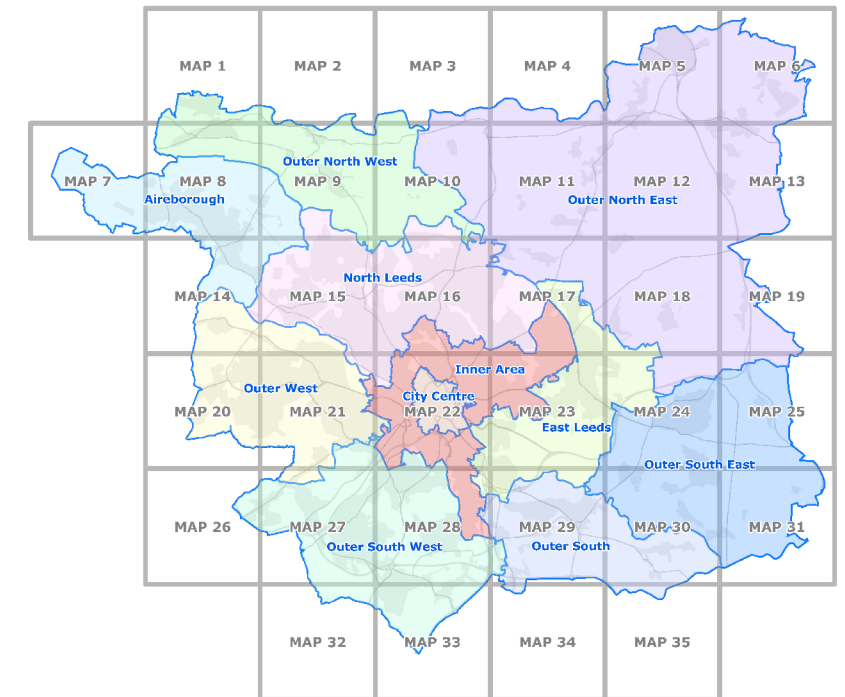

MAP 6

Use the links below to:

Look at the [Site Allocations Issues and Options Plan](#)

Make comments on the [plan online](#)

Site Allocations Plan - Unitary Development Plan Greenspace Allocations & Open Space Audit Sites

Key

- Leeds City Council Wards
- Housing Market Characteristic Area
- Aire Valley Leeds Area Action Plan Boundary (Not part of this consultation and plan)

Greenspace Sites

- 1023 Open Space Audit
- Unitary Development Plan - N1 Greenspace
- Unitary Development Plan - N6 Protected Playing Pitch
- Unitary Development Plan - N5 Proposed Open Space
- Unitary Development Plan - N1A Allotments