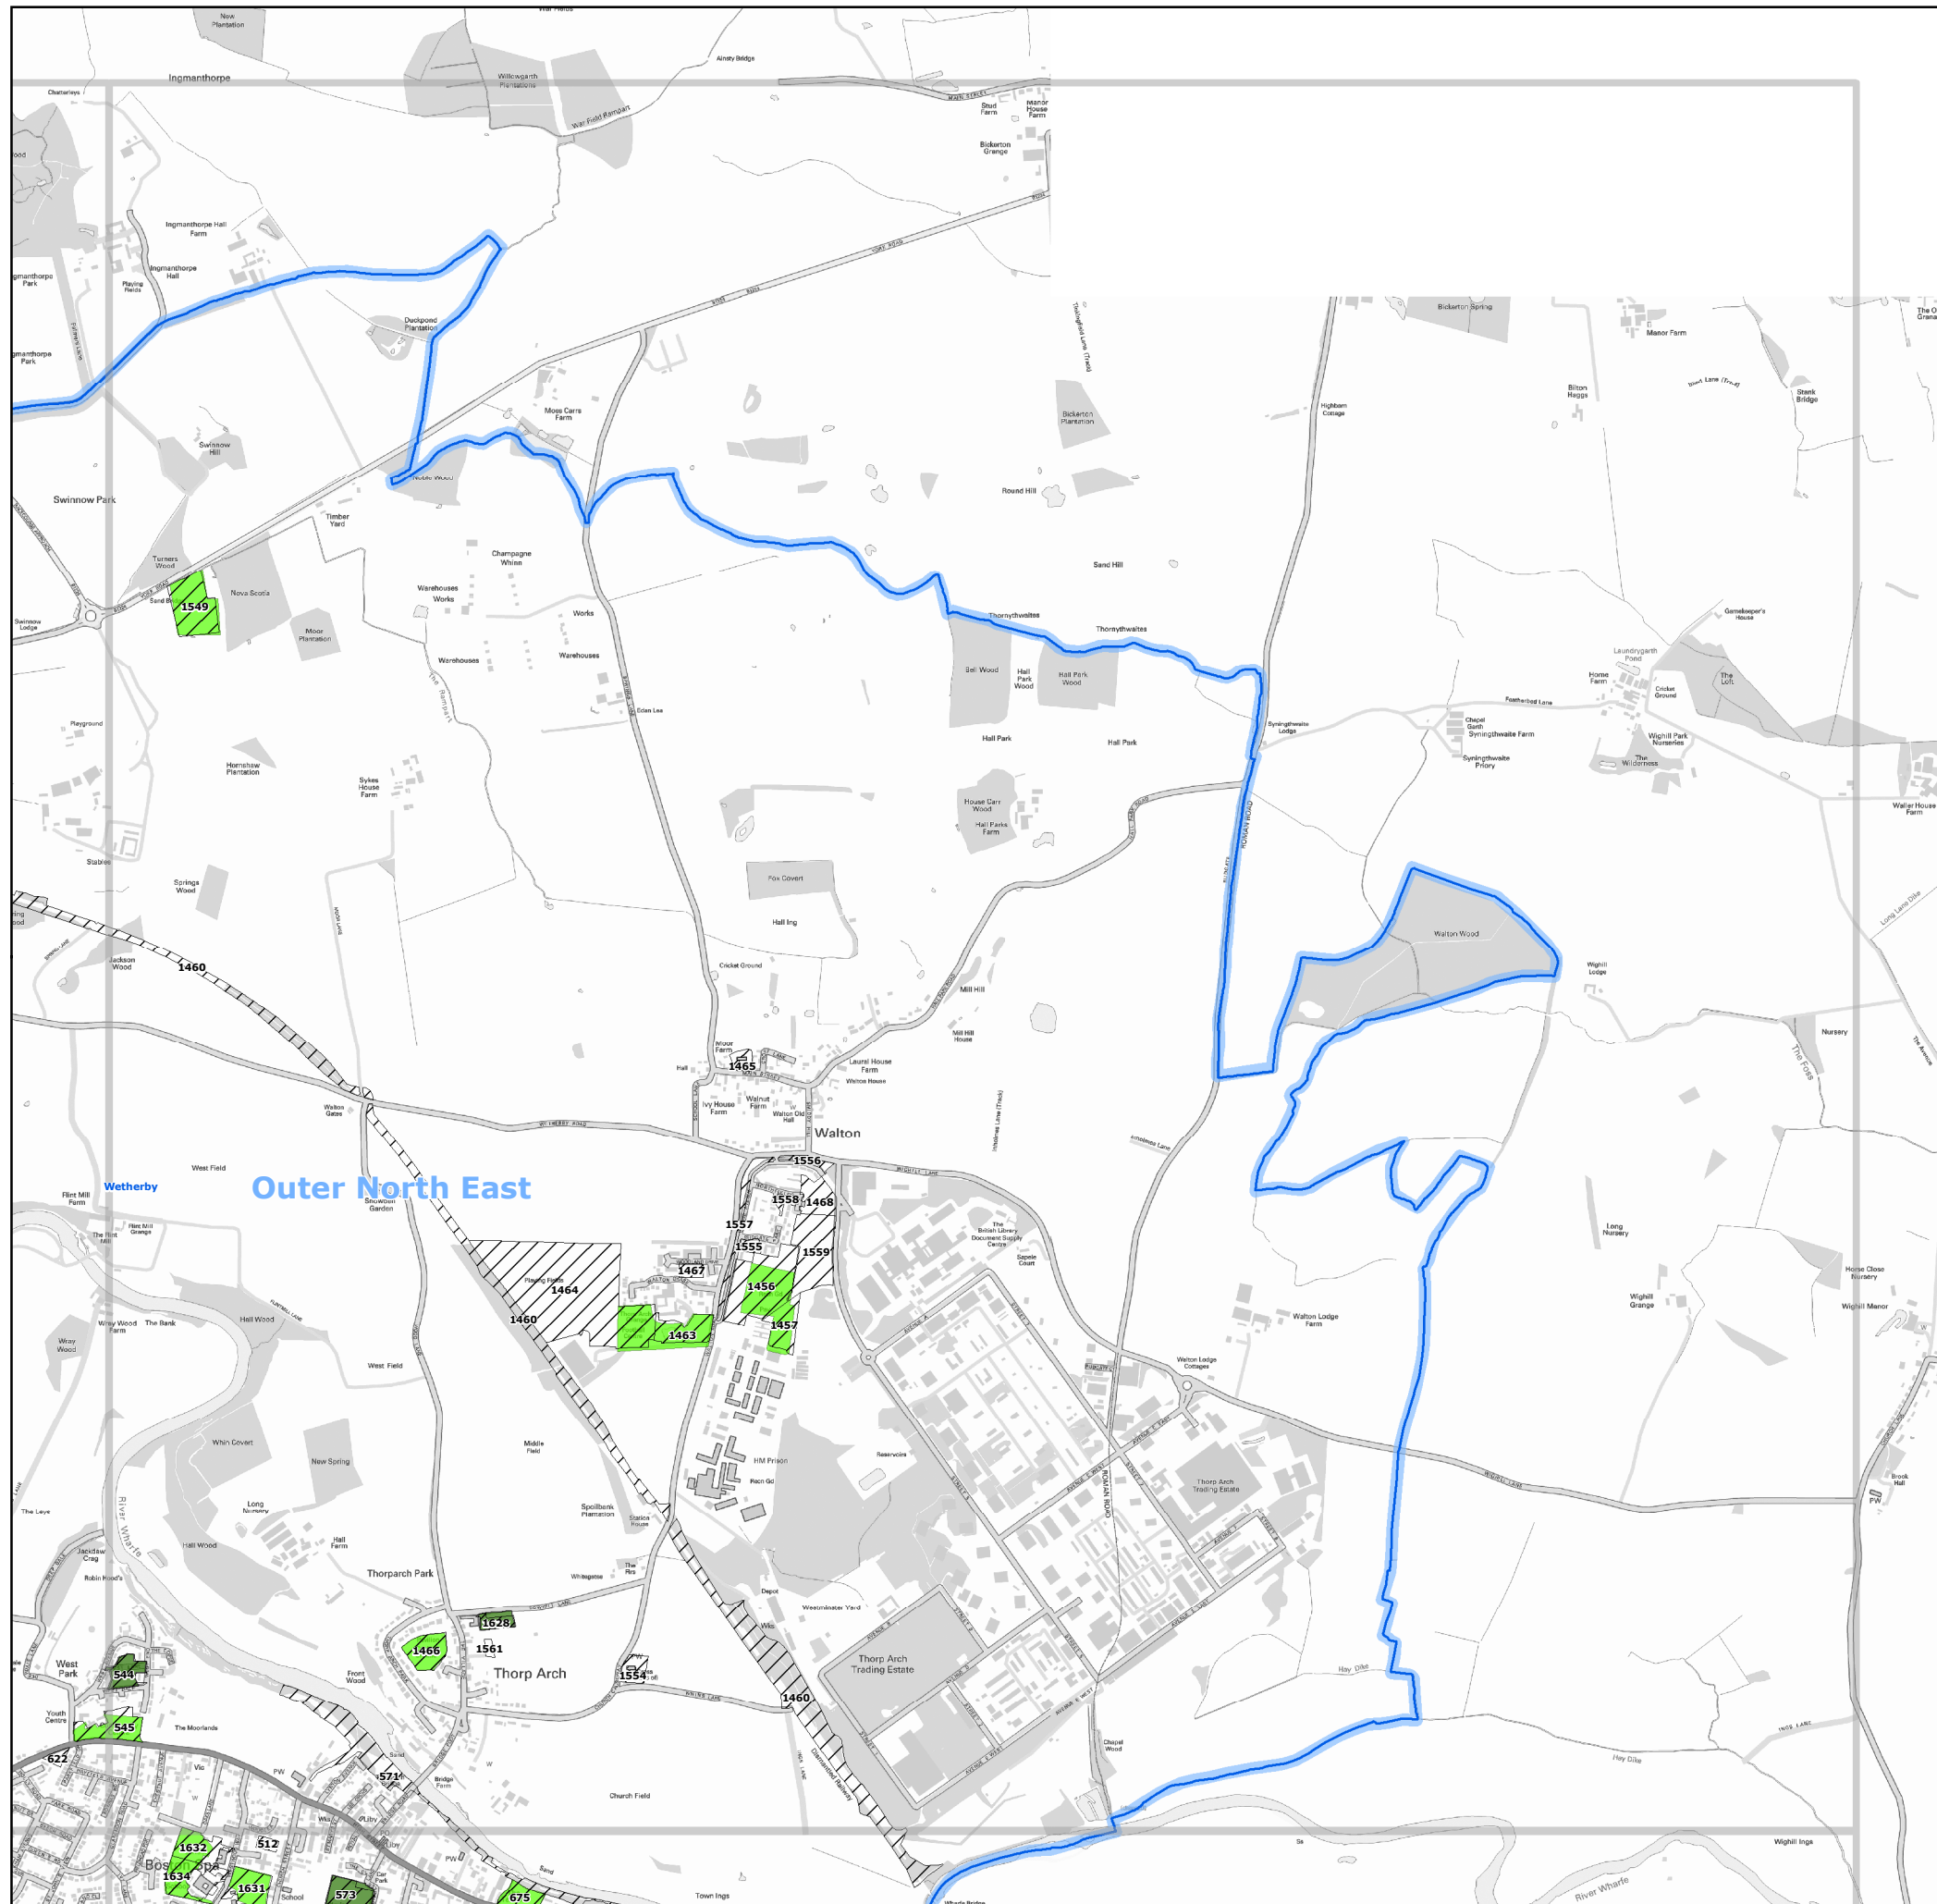

MAP 6

Use the links below to:

Look at the [Site Allocations Issues and Options Plan](#)

Make comments on the [plan online](#)

Site Allocations Plan - Unitary Development Plan Greenspace Allocations & Open Space Audit Sites

Key

- Leeds City Council Wards
- Housing Market Characteristic Area
- Aire Valley Leeds Area Action Plan Boundary (Not part of this consultation and plan)

Greenspace Sites

- 1023 Open Space Audit
- Unitary Development Plan - N1 Greenspace
- Unitary Development Plan - N6 Protected Playing Pitch
- Unitary Development Plan - N5 Proposed Open Space
- Unitary Development Plan - N1A Allotments

Any UDP Greenspace (N1, N1A, N5 or N6) sites that do not have an Open Space Audit (black hatch) overlay, are proposed for deletion - See Appendix 1 in the relevant chapter of the Issues and Options document.