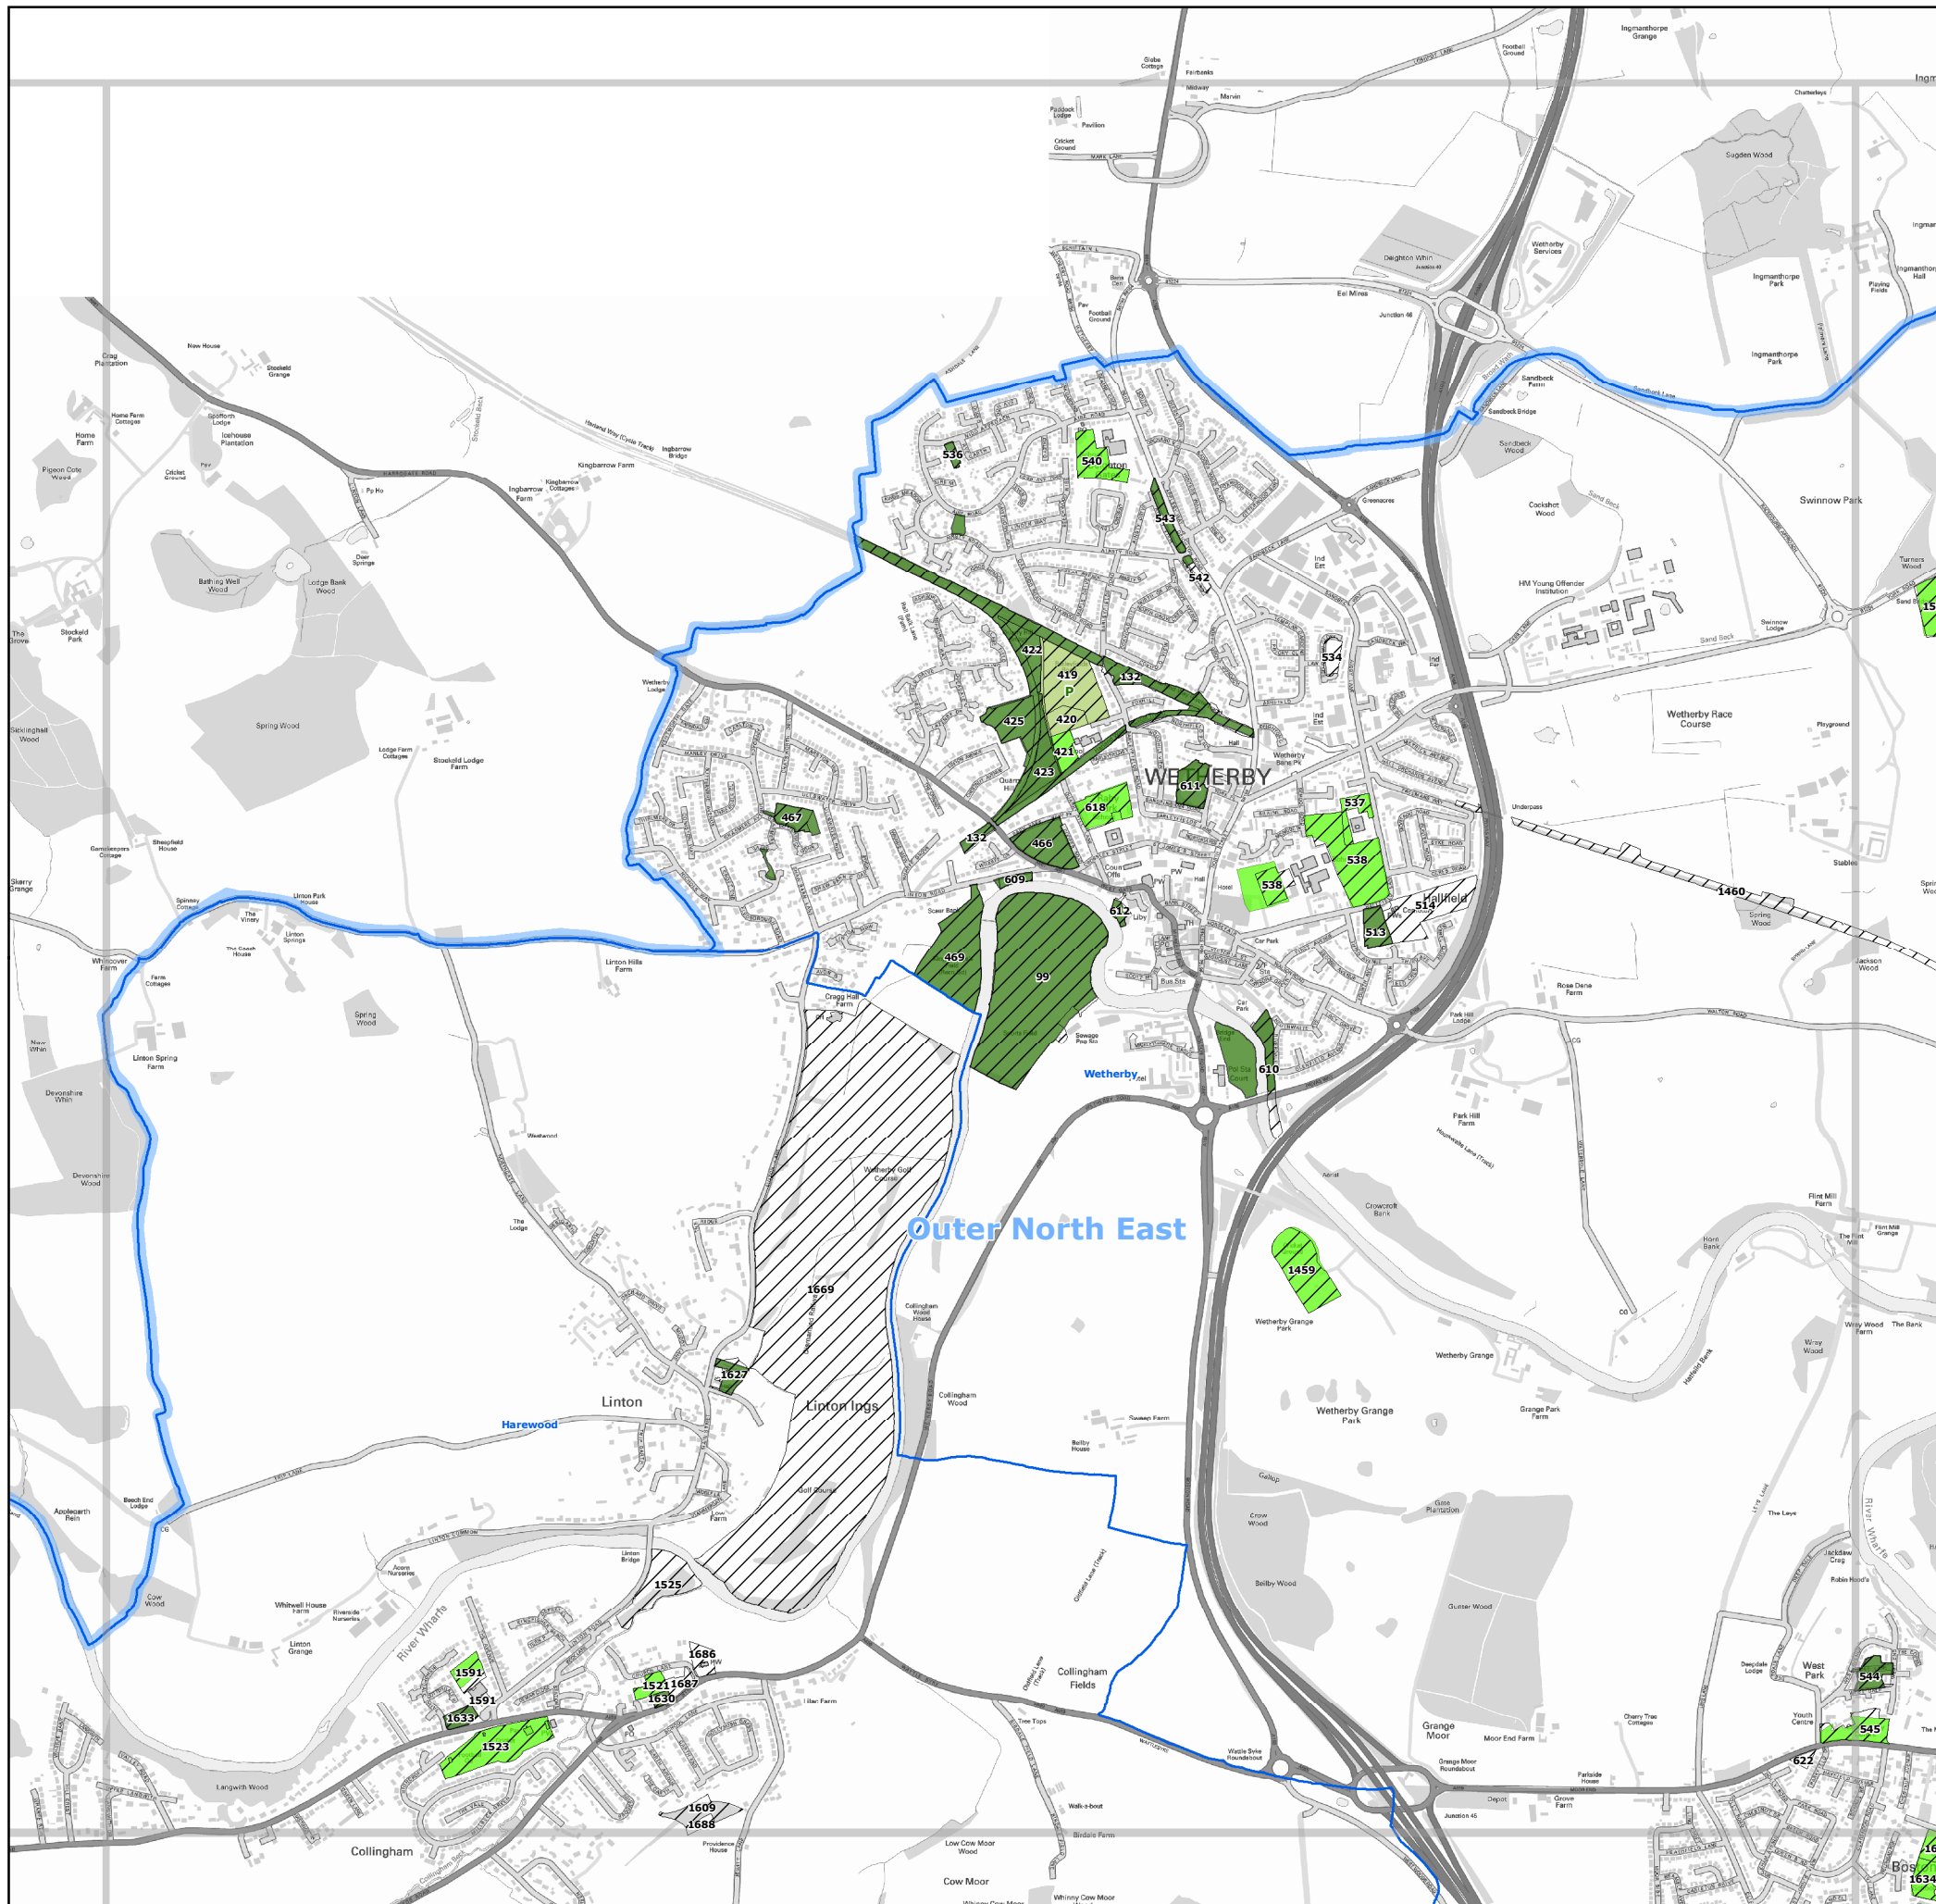

MAP 5

Use the links below to:
 Look at the Site Allocations Issues and Options Plan
 Make comments on the plan online

Site Allocations Plan - Unitary Development Plan Greenspace Allocations & Open Space Audit Sites

Key

- Leeds City Council Wards
- Housing Market Characteristic Area
- Aire Valley Leeds Area Action Plan Boundary (Not part of this consultation and plan)

Greenspace Sites

- Open Space Audit
- Unitary Development Plan - N1 Greenspace
- Unitary Development Plan - N6 Protected Playing Pitch
- Unitary Development Plan - N5 Proposed Open Space
- Unitary Development Plan - N1A Allotments

Any UDP Greenspace (N1, N1A, N5 or N6) sites that do not have an Open Space Audit (black hatch) overlay, are proposed for deletion - See Appendix 1 in the relevant chapter of the Issues and Options document.