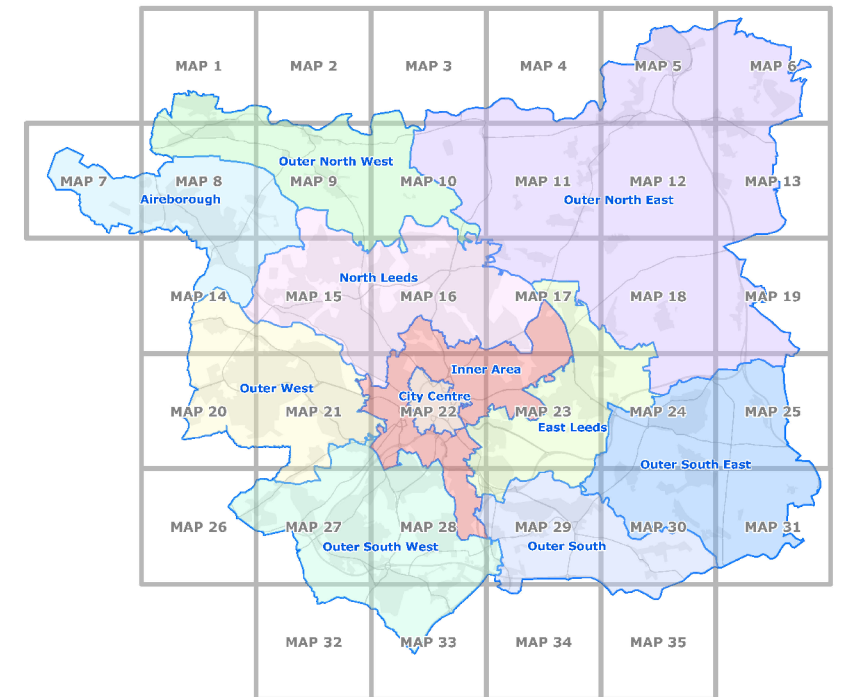

MAP 5

Use the links below to:
 Look at the Site Allocations Issues and Options Plan
 Make comments on the plan online

Site Allocations Plan - Unitary Development Plan Greenspace Allocations & Open Space Audit Sites

Key

- Leeds City Council Wards
- Housing Market Characteristic Area
- Aire Valley Leeds Area Action Plan Boundary (Not part of this consultation and plan)

Greenspace Sites

- Open Space Audit
- Unitary Development Plan - N1 Greenspace
- Unitary Development Plan - N6 Protected Playing Pitch
- Unitary Development Plan - N5 Proposed Open Space
- Unitary Development Plan - N1A Allotments