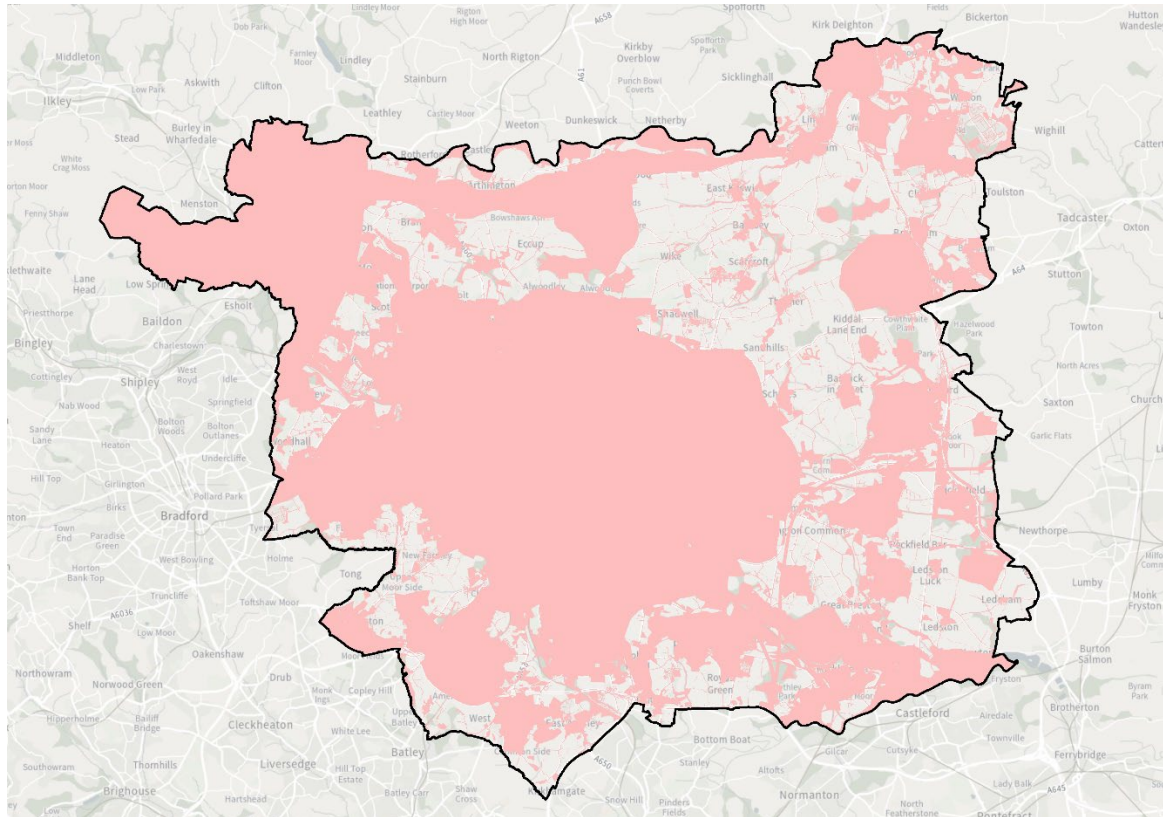

Appendix 2: Map showing District's Renewable Energy Potential for Solar

Key

-  Leeds District Boundary
-  Area Not Suitable for Ground Mounted Solar Farms
-  Opportunity Area for Ground Mounted Solar Farms