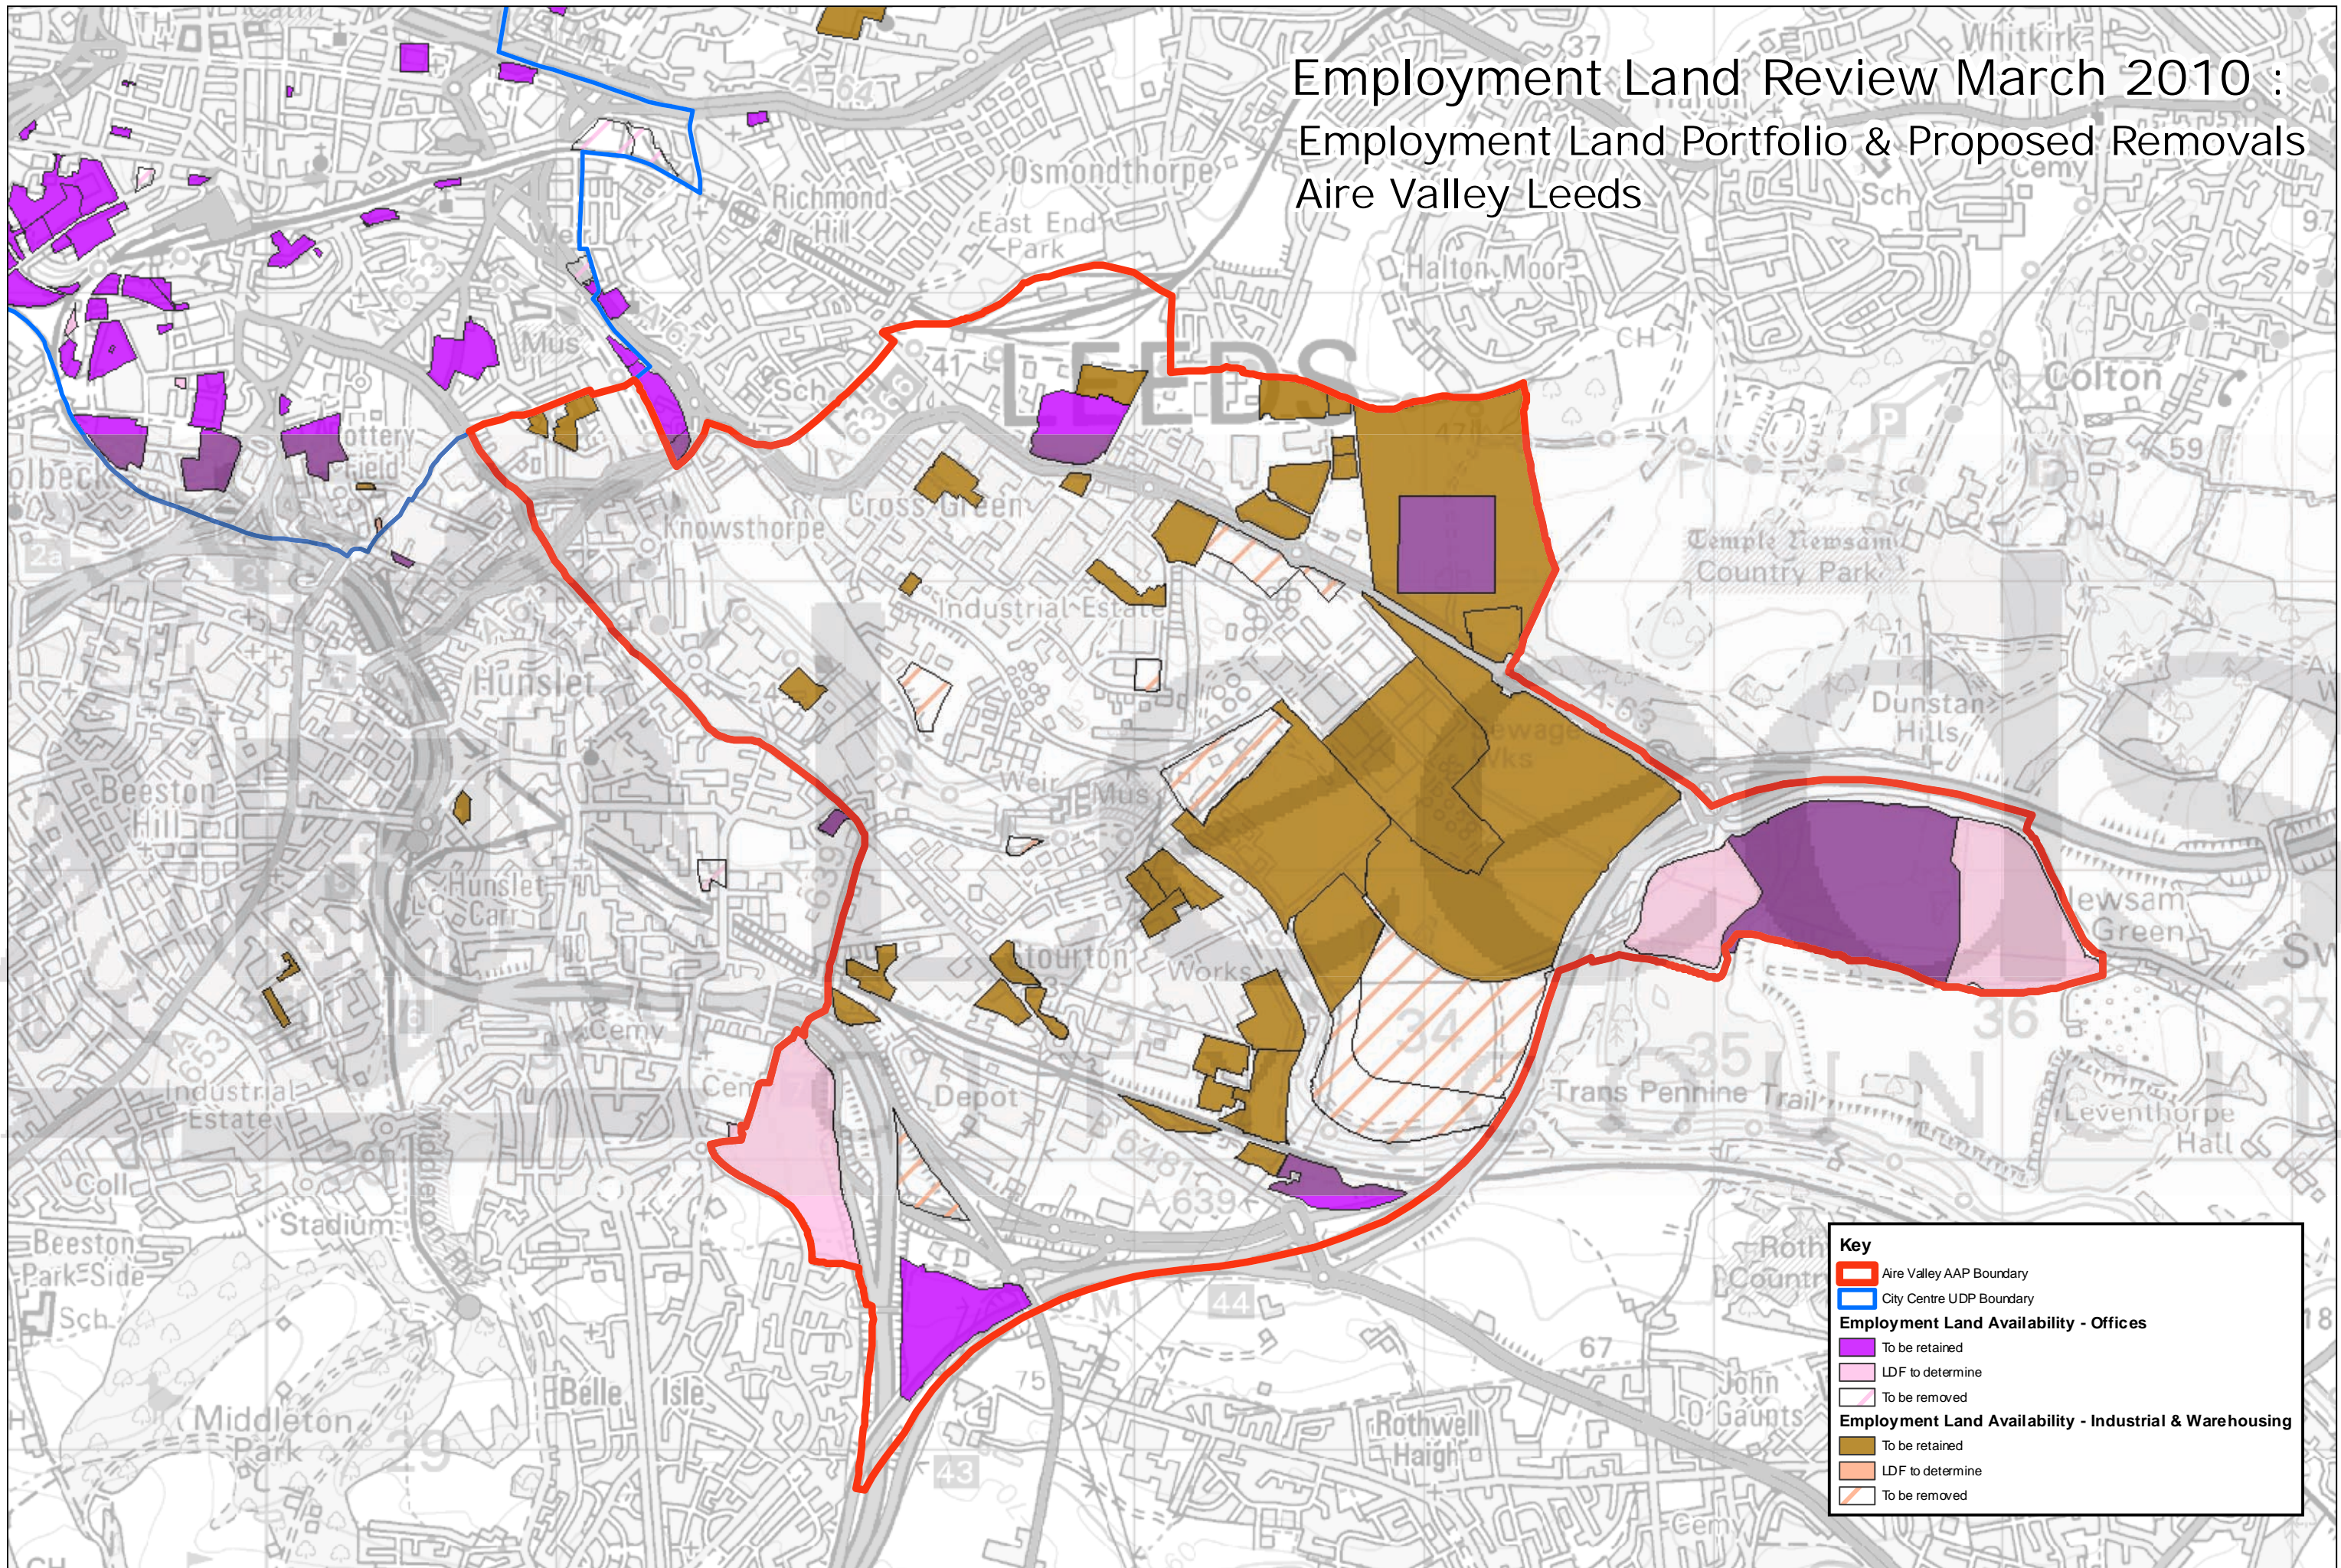

# Employment Land Review March 2010 : Employment Land Portfolio & Proposed Removals Aire Valley Leeds

Key	
	Aire Valley AAP Boundary
	City Centre UDP Boundary
Employment Land Availability - Offices	
	To be retained
	LDF to determine
	To be removed
Employment Land Availability - Industrial & Warehousing	
	To be retained
	LDF to determine
	To be removed