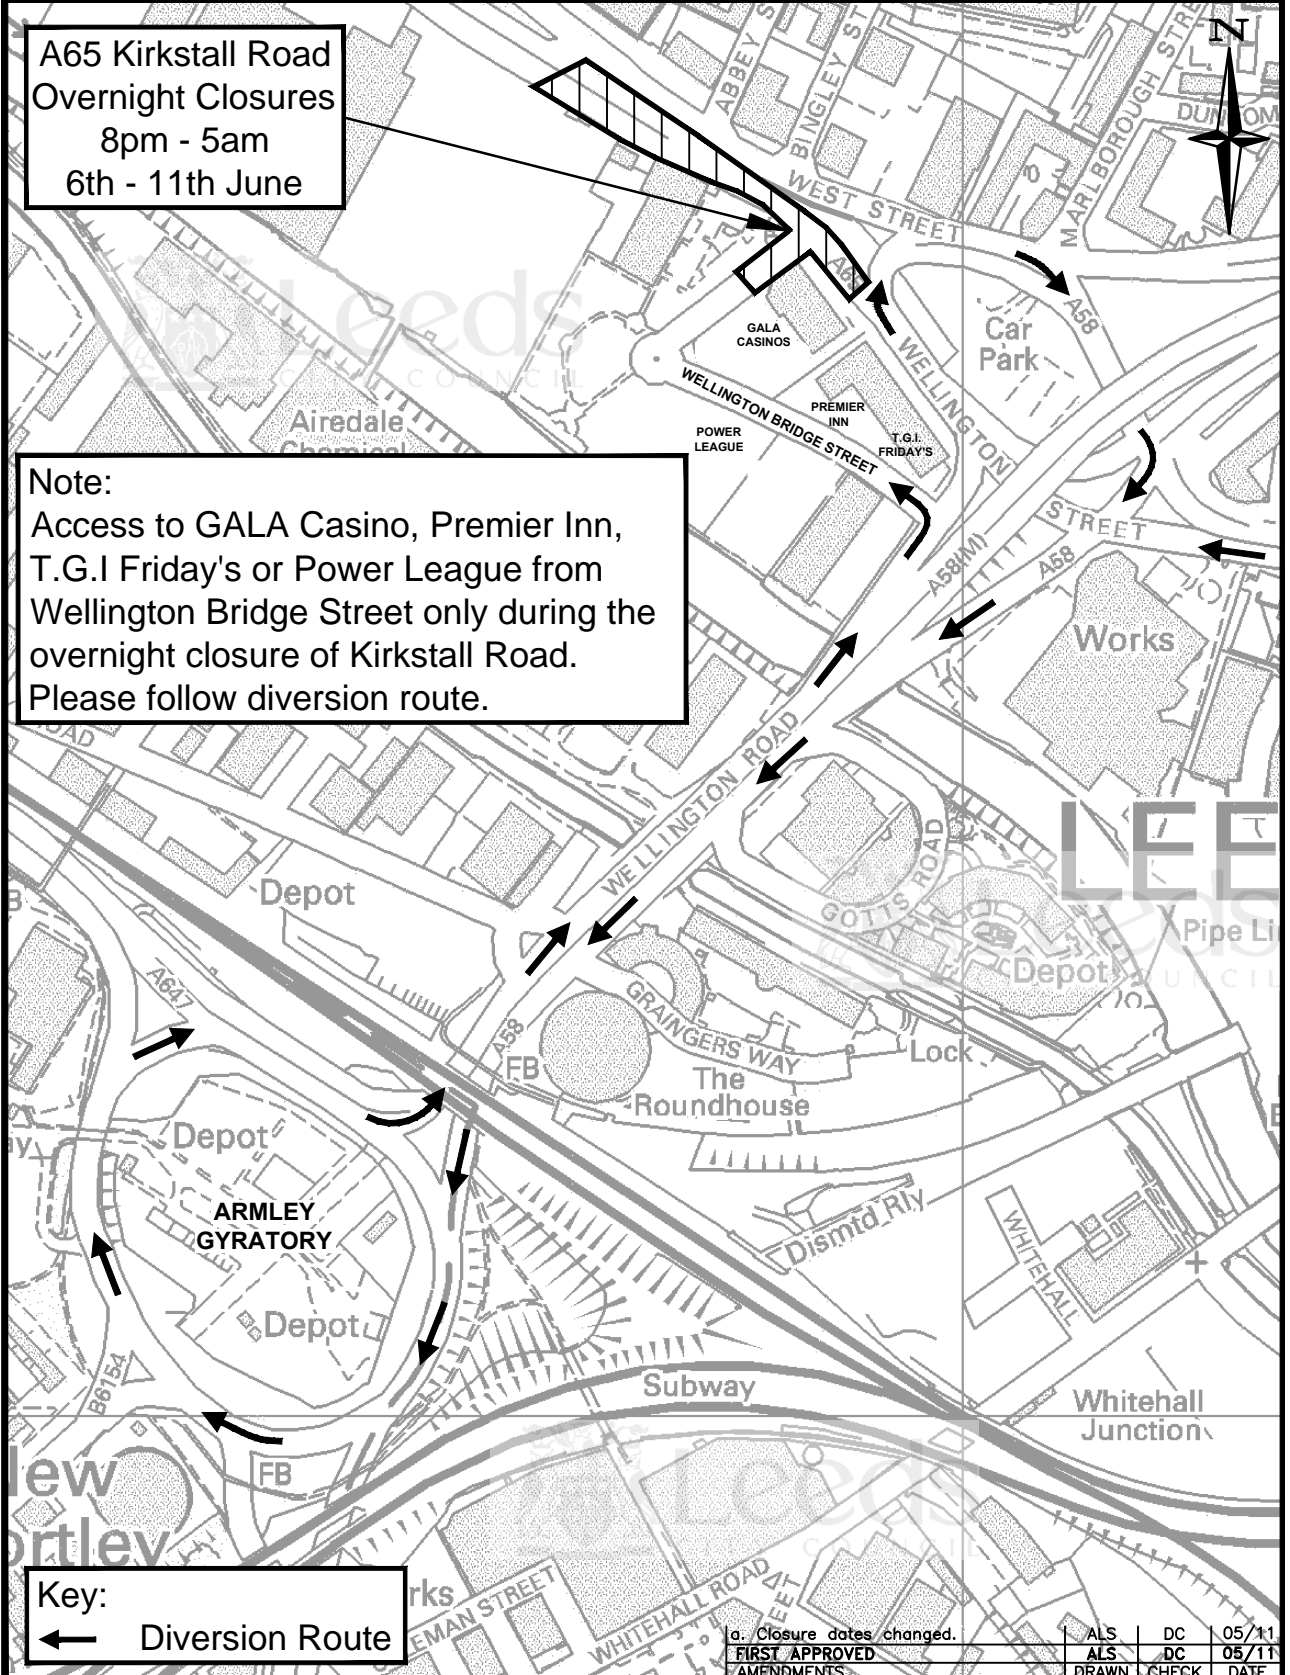

**A65 Kirkstall Road  
Overnight Closures**  
8pm - 5am  
6th - 11th June

**Note:**  
Access to GALA Casino, Premier Inn, T.G.I Friday's or Power League from Wellington Bridge Street only during the overnight closure of Kirkstall Road. Please follow diversion route.

**Key:**  
← Diversion Route

a. Closure dates changed.		ALS	DC	05/11
FIRST APPROVED		ALS	DC	05/11
AMENDMENTS		DRAWN	CHECK	DATE

This drawing is the property of Leeds City Council. It must only be used for the purpose for which it was originally supplied. It must not be copied, published or transmitted by any means to any third party, without the express permission of the originator. Modification or manipulation of all or part of this drawing is strictly forbidden unless specifically requested or approved by the originator.

**A65 KIRKSTALL ROAD  
QUALITY BUS INITIATIVE**  
**OVERNIGHT ROAD CLOSURES  
DIVERSION ROUTE**

DRAWN BY JB/ALS	05/11	SCALE NTS	<p>Leeds CITY COUNCIL HIGHWAYS AND TRANSPORTATION</p>
AutoCAD BY ALS/JB	05/11	ORIGINAL SHEET SIZE A4	
CHECKED BY D.C.	05/11	DRAWING/PLAN No. <b>HDC/713184/MISC/113a</b>	
DATE: May 2011			