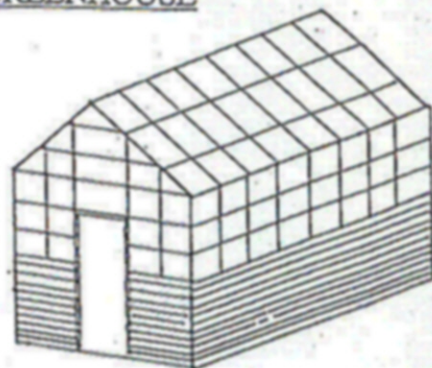

### COMBINED STORE WITH GREENHOUSE

Maximum size: 18' 6" x 8' (5550mm x 2400mm)  
 Minimum size: 16' 6" x 6' (4950mm x 1800mm)  
 Maximum height: 7' 6" (2250mm)

1

### SPAN TYPE GARDEN SHED

Maximum size: 8' x 6' (2400mm x 1800mm)  
 Minimum size: 6' x 4' (1800mm x 1200mm)  
 Maximum height: 7' 6" (2250mm)

### SPAN TYPE GREENHOUSE

Maximum size: 12' x 8' (3600mm x 2400mm)  
 Minimum size: 6' x 4' (1800mm x 1200mm)  
 Maximum height: 8' (2400mm)

### LEAN-TO HUT WITH 2FT VERANDAH

Maximum size: 8' x 8' (2400mm x 2400mm)  
 Minimum size: 6' x 6' (1800mm x 1800mm)  
 Maximum height: 7' 6" (2250mm)

7