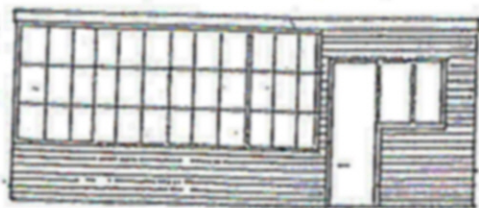

### LEAN-TO GARDEN SHED

Maximum size: 8' x 6' (2400mm x 1800mm)  
 Minimum size: 6' x 4' (1800mm x 1200mm)  
 Maximum height: 6' 6" (1950mm)

### DUTCH TYPE GREENHOUSE

Maximum size: 12' x 8' (3600mm x 2400mm)  
 Minimum size: 6' x 4' (1800mm x 1200mm)  
 Maximum height: 7' 6" (2250mm)

### COMBINED STORE WITH GREENHOUSE

Maximum size: 18' 6" x 8' (5550mm x 2400mm)  
 Minimum size: 16' 6" x 6' (4950mm x 1800mm)  
 Maximum height: 7' 6" (2250mm)

1

### LEAN-TO HUT WITH 2FT VERANDAH

Maximum size: 8' x 8' (2400mm x 2400mm)  
 Minimum size: 6' x 6' (1800mm x 1800mm)  
 Maximum height: 7' 6" (2250mm)

7