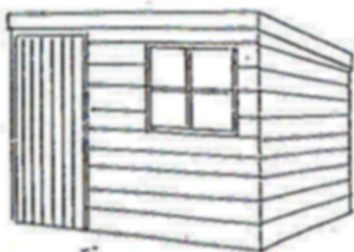

### LEAN-TO GARDEN SHED

Maximum size: 8' x 6' (2400mm x 1800mm)  
 Minimum size: 6' x 4' (1800mm x 1200mm)  
 Maximum height: 6' 6" (1950mm)

### DUTCH TYPE GREENHOUSE

Maximum size: 12' x 8' (3600mm x 2400mm)  
 Minimum size: 6' x 4' (1800mm x 1200mm)  
 Maximum height: 7' 6" (2250mm)

### COMBINED STORE WITH GREENHOUSE

Maximum size: 18' 6" x 8' (5550mm x 2400mm)  
 Minimum size: 16' 6" x 6' (4950mm x 1800mm)  
 Maximum height: 7' 6" (2250mm)

1

### LEAN-TO HUT WITH 2FT VERANDAH

Maximum size: 8' x 8' (2400mm x 2400mm)  
 Minimum size: 6' x 6' (1800mm x 1800mm)  
 Maximum height: 7' 6" (2250mm)

7