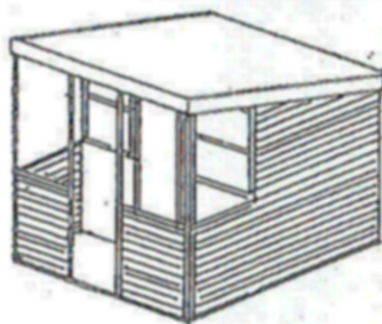

### COMBINED STORE WITH GREENHOUSE

Maximum size: 18' 6" x 8' (5550mm x 2400mm)  
 Minimum size: 16' 6" x 6' (4950mm x 1800mm)  
 Maximum height: 7' 6" (2250mm)

1

### SPAN TYPE GARDEN SHED

Maximum size: 8' x 6' (2400mm x 1800mm)  
 Minimum size: 6' x 4' (1800mm x 1200mm)  
 Maximum height: 7' 6" (2250mm)

### SPAN TYPE GREENHOUSE

Maximum size: 12' x 8' (3600mm x 2400mm)  
 Minimum size: 6' x 4' (1800mm x 1200mm)  
 Maximum height: 8' (2400mm)

### LEAN-TO HUT WITH 2FT VERANDAH

Maximum size: 8' x 8' (2400mm x 2400mm)  
 Minimum size: 6' x 6' (1800mm x 1800mm)  
 Maximum height: 7' 6" (2250mm)

7