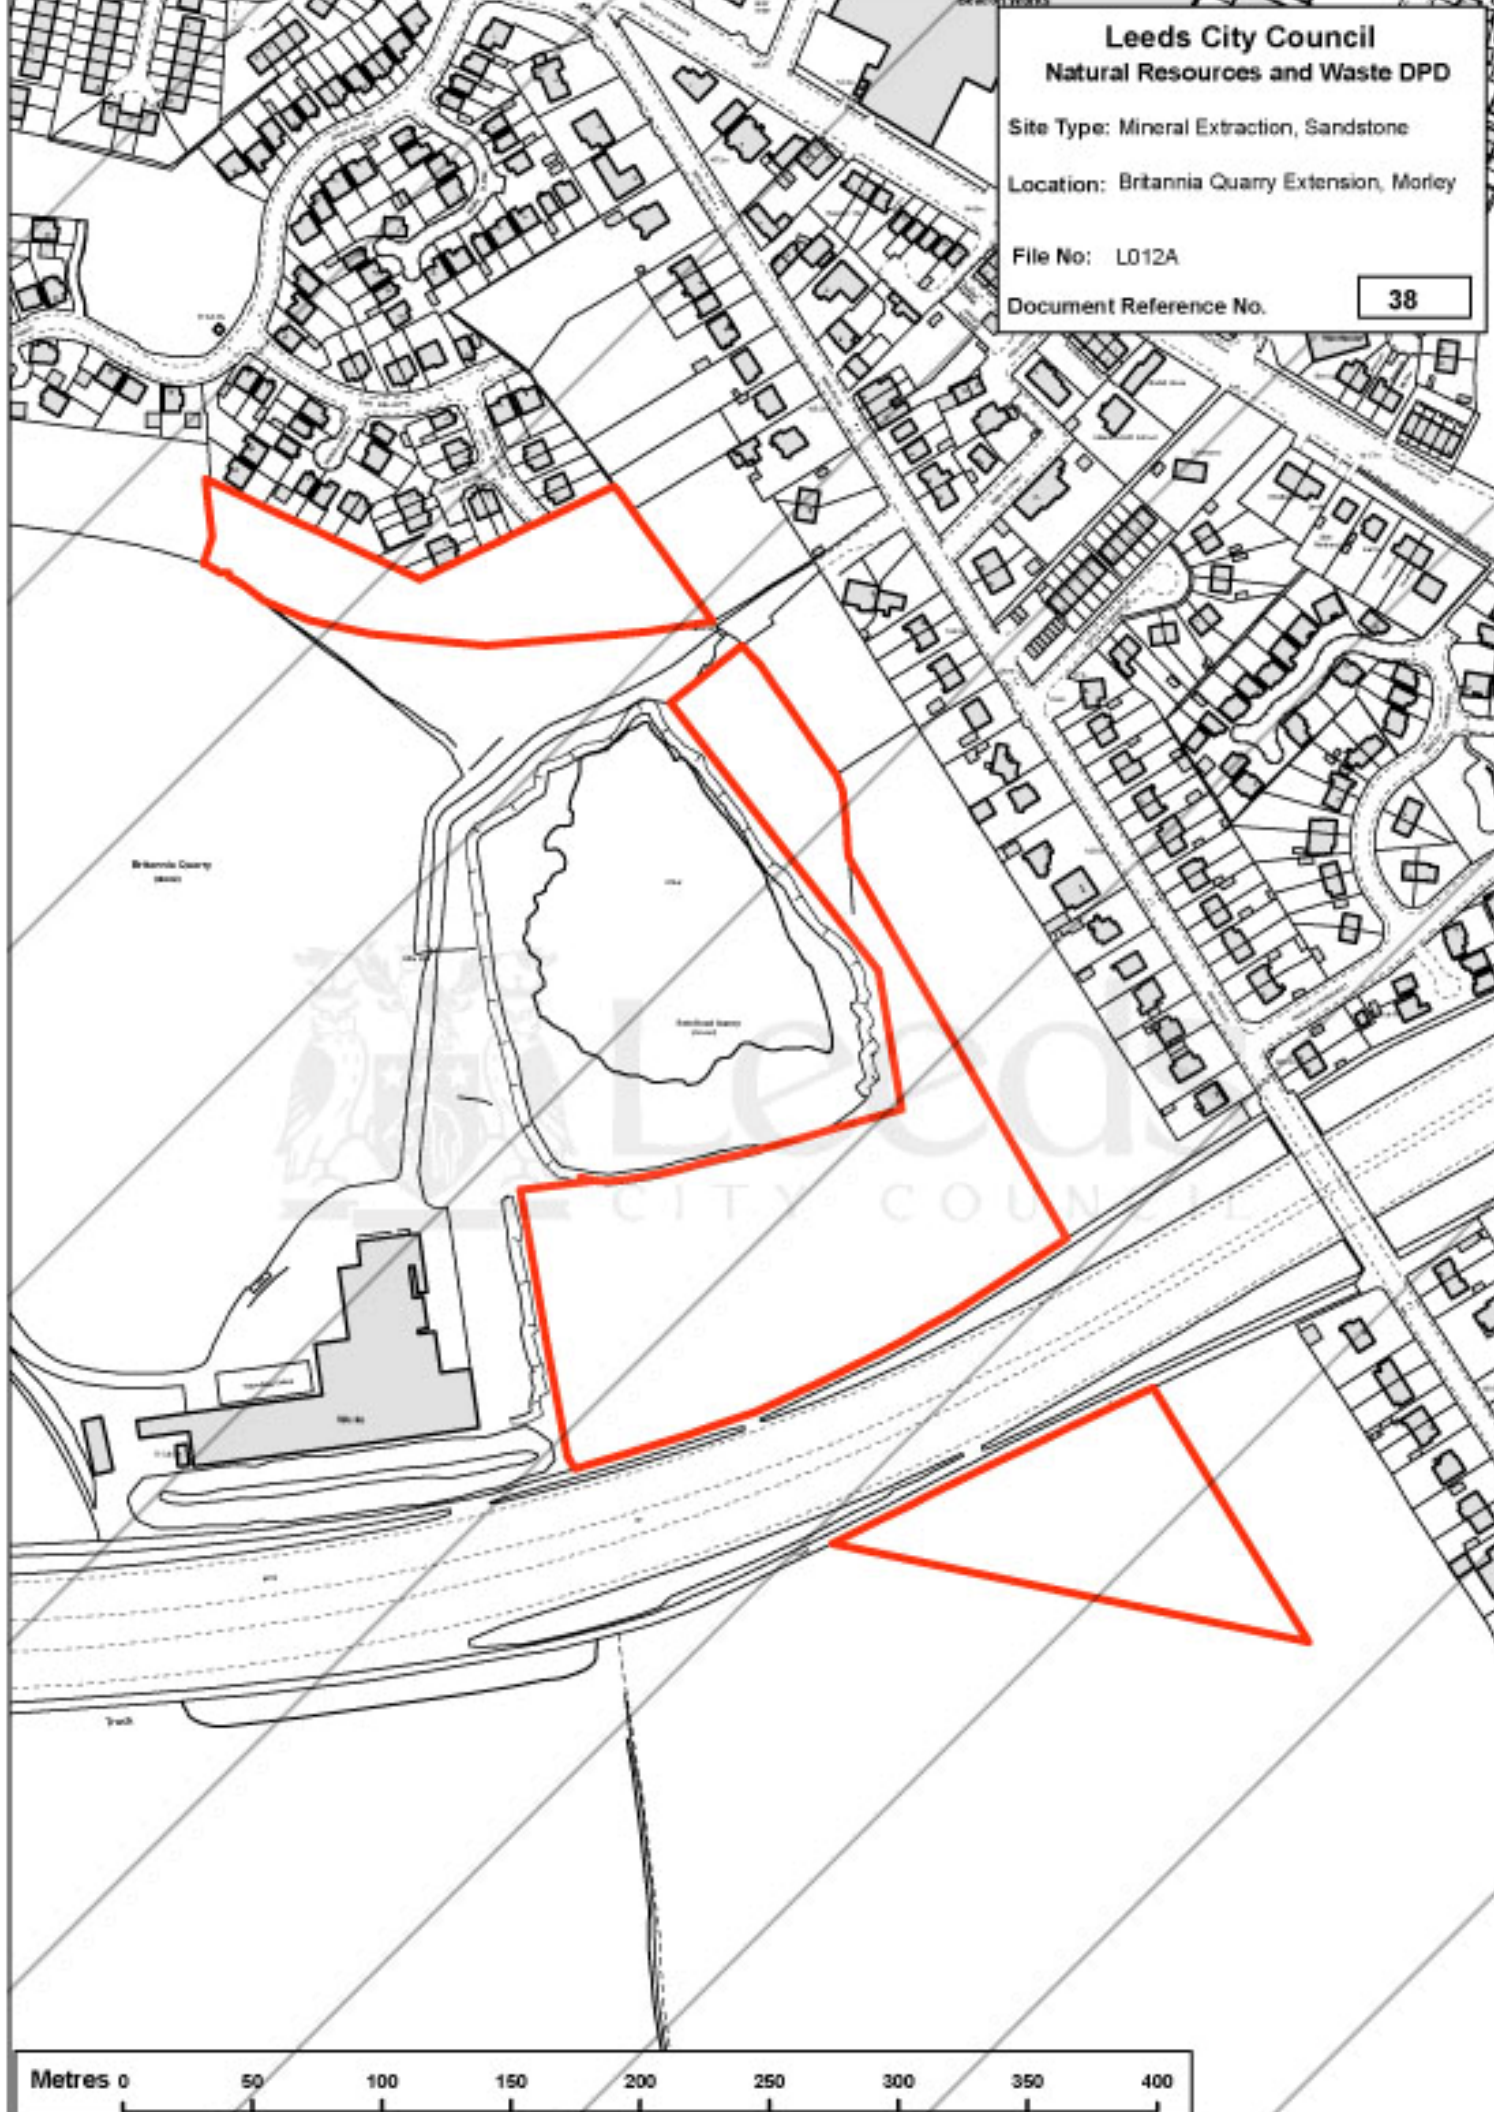

Leeds City Council

Natural Resources and Waste DPD

Site Type: Mineral Extraction, Sandstone

Location: Britannia Quarry Extension, Morley

File No: L012A

Document Reference No.

38

Metres 0 50 100 150 200 250 300 350 400

PRODUCED BY LEEDS CITY COUNCIL

This map is based upon Ordnance Survey material with the permission of the Ordnance Survey on behalf of the Controller of Her Majesty's Stationary Office.
© Crown Copyright. Unauthorised reproduction infringes Crown Copyright and may lead to prosecution or civil proceedings.
Leeds City Council 180018507 - 2028.