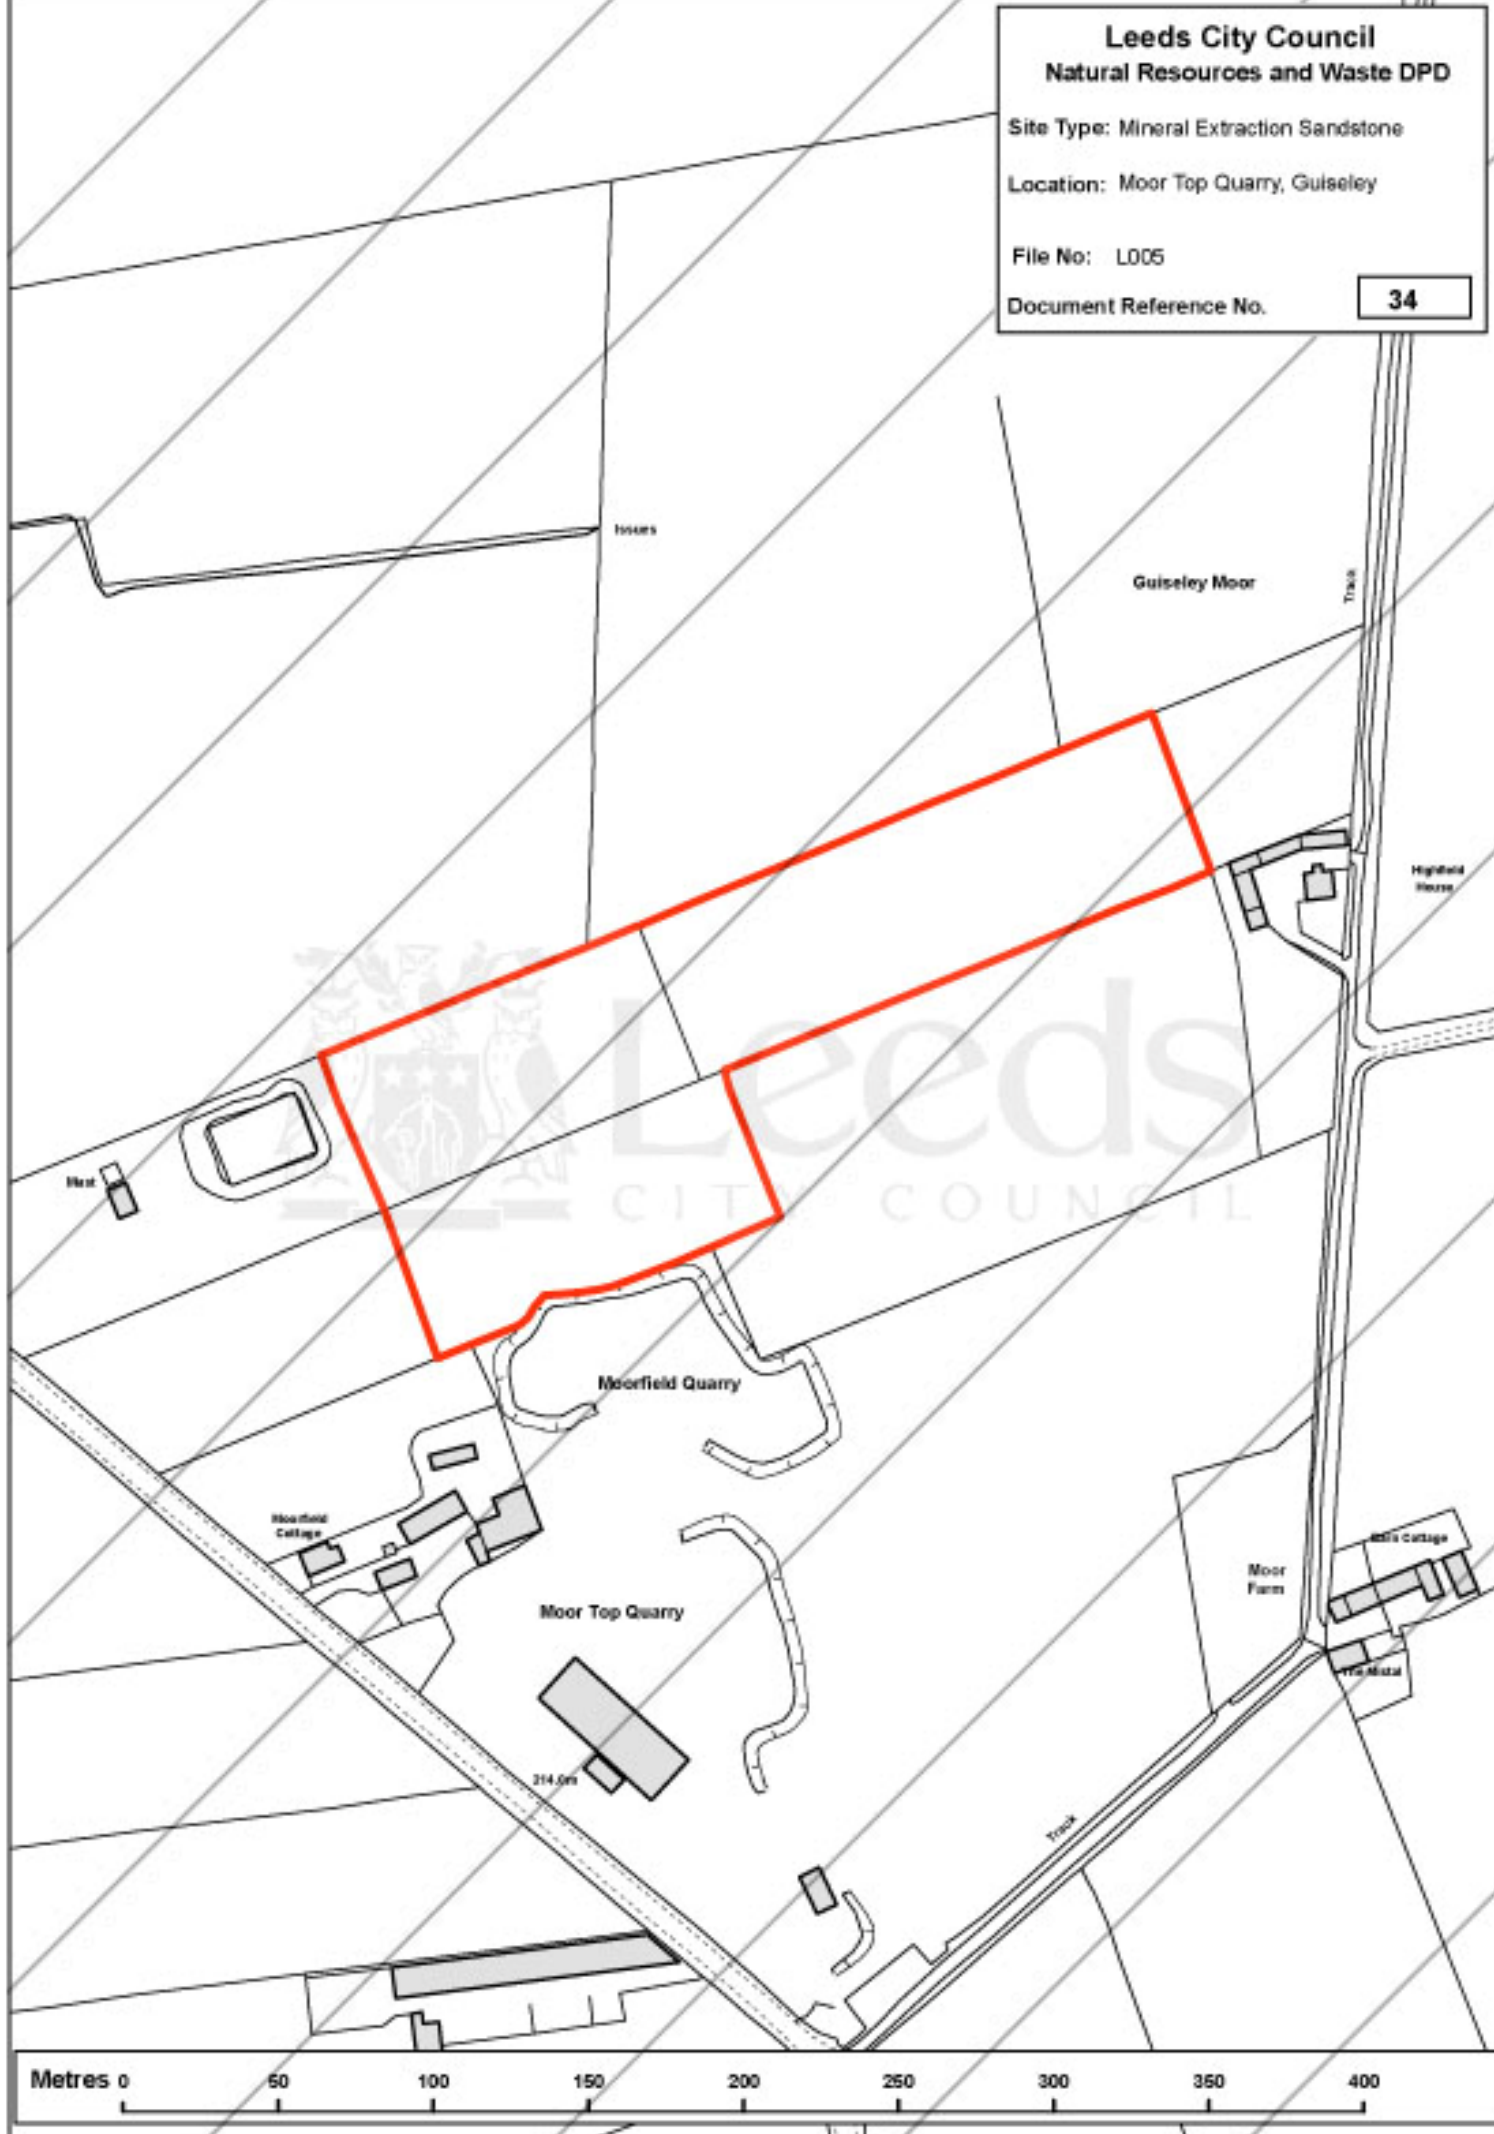

**Leeds City Council
Natural Resources and Waste DPD**

Site Type: Mineral Extraction Sandstone

Location: Moor Top Quarry, Guiseley

File No: L005

Document Reference No.

34

Metres 0 50 100 150 200 250 300 350 400

**Leeds City Council
Natural Resources and Waste DPD**

Site Type: Mineral Extraction Sand & Gravel

Location: Green Lane, Methley

File No:

Document Reference No.

35

Metres 0 50 100 150 200 250 300 350 400

**Leeds City Council
Natural Resources and Waste DPD**

Location: Kings Road, Bramhope

File No:

Document Reference No.

37

Leeds City Council

Natural Resources and Waste DPD

Site Type: Mineral Extraction, Sandstone

Location: Britannia Quarry Extension, Morley

Site Type: Mineral Extraction Limestone

Location: Land at Hook Moor

File No:

Document Reference No.

40

Leeds
CITY COUNCIL

Metres 0 50 100 150 200 250 300 350 400

PRODUCED BY LEEDS CITY COUNCIL