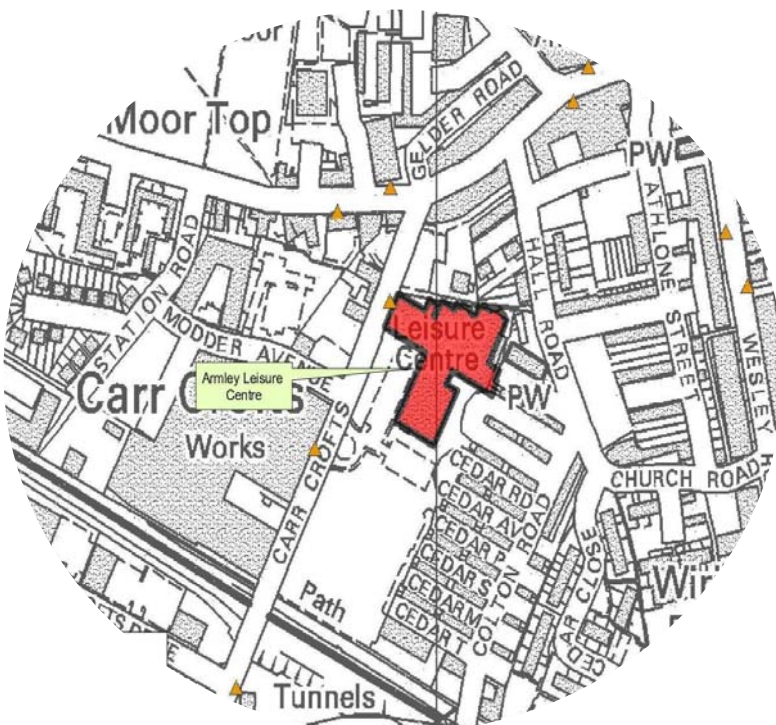

For more information on journey planning, bus and train timetables, real time departures, bus routes and maps, please go to www.wymetro.com. For Information annual travel benefits (Metrocards and FirstLeeds cards) please go to the following intranet [link](#).

Cycling – Cycle storage is available on site, please ask about the cycle lockers at reception, the [Leeds Cycle Map](#) is a useful tool to help find your most appropriate route to work.