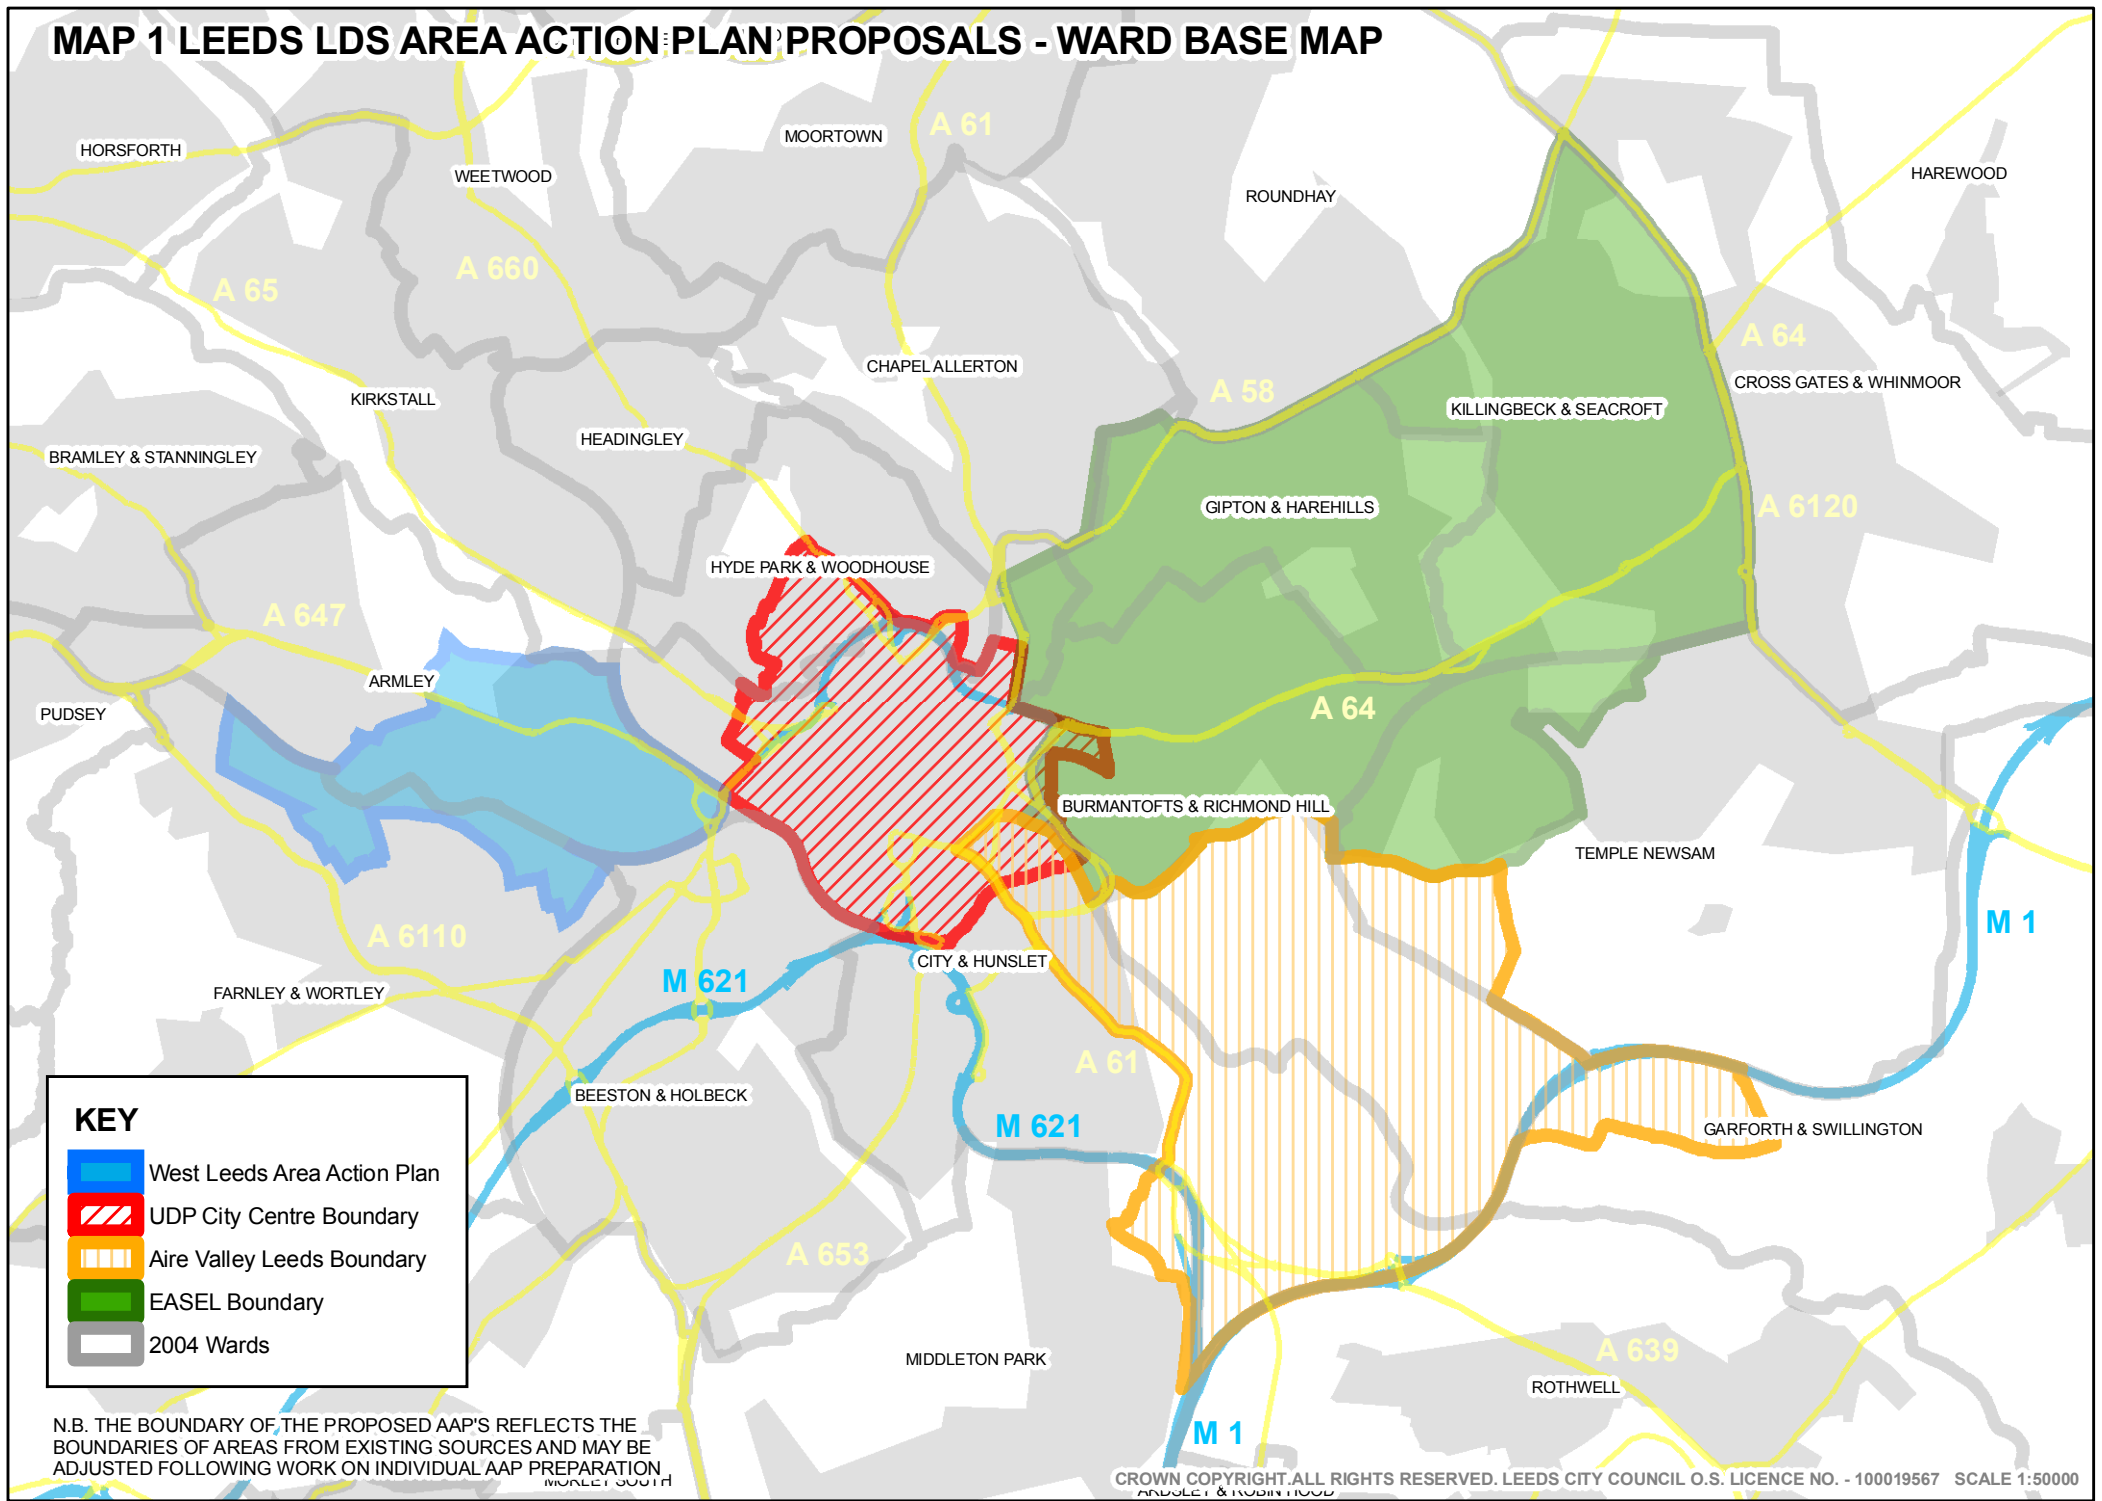

MAP 1 LEEDS LDS AREA ACTION PLAN PROPOSALS - WARD BASE MAP

KEY

-  West Leeds Area Action Plan
-  UDP City Centre Boundary
-  Aire Valley Leeds Boundary
-  EASEL Boundary
-  2004 Wards

N.B. THE BOUNDARY OF THE PROPOSED AAP'S REFLECTS THE BOUNDARIES OF AREAS FROM EXISTING SOURCES AND MAY BE ADJUSTED FOLLOWING WORK ON INDIVIDUAL AAP PREPARATION