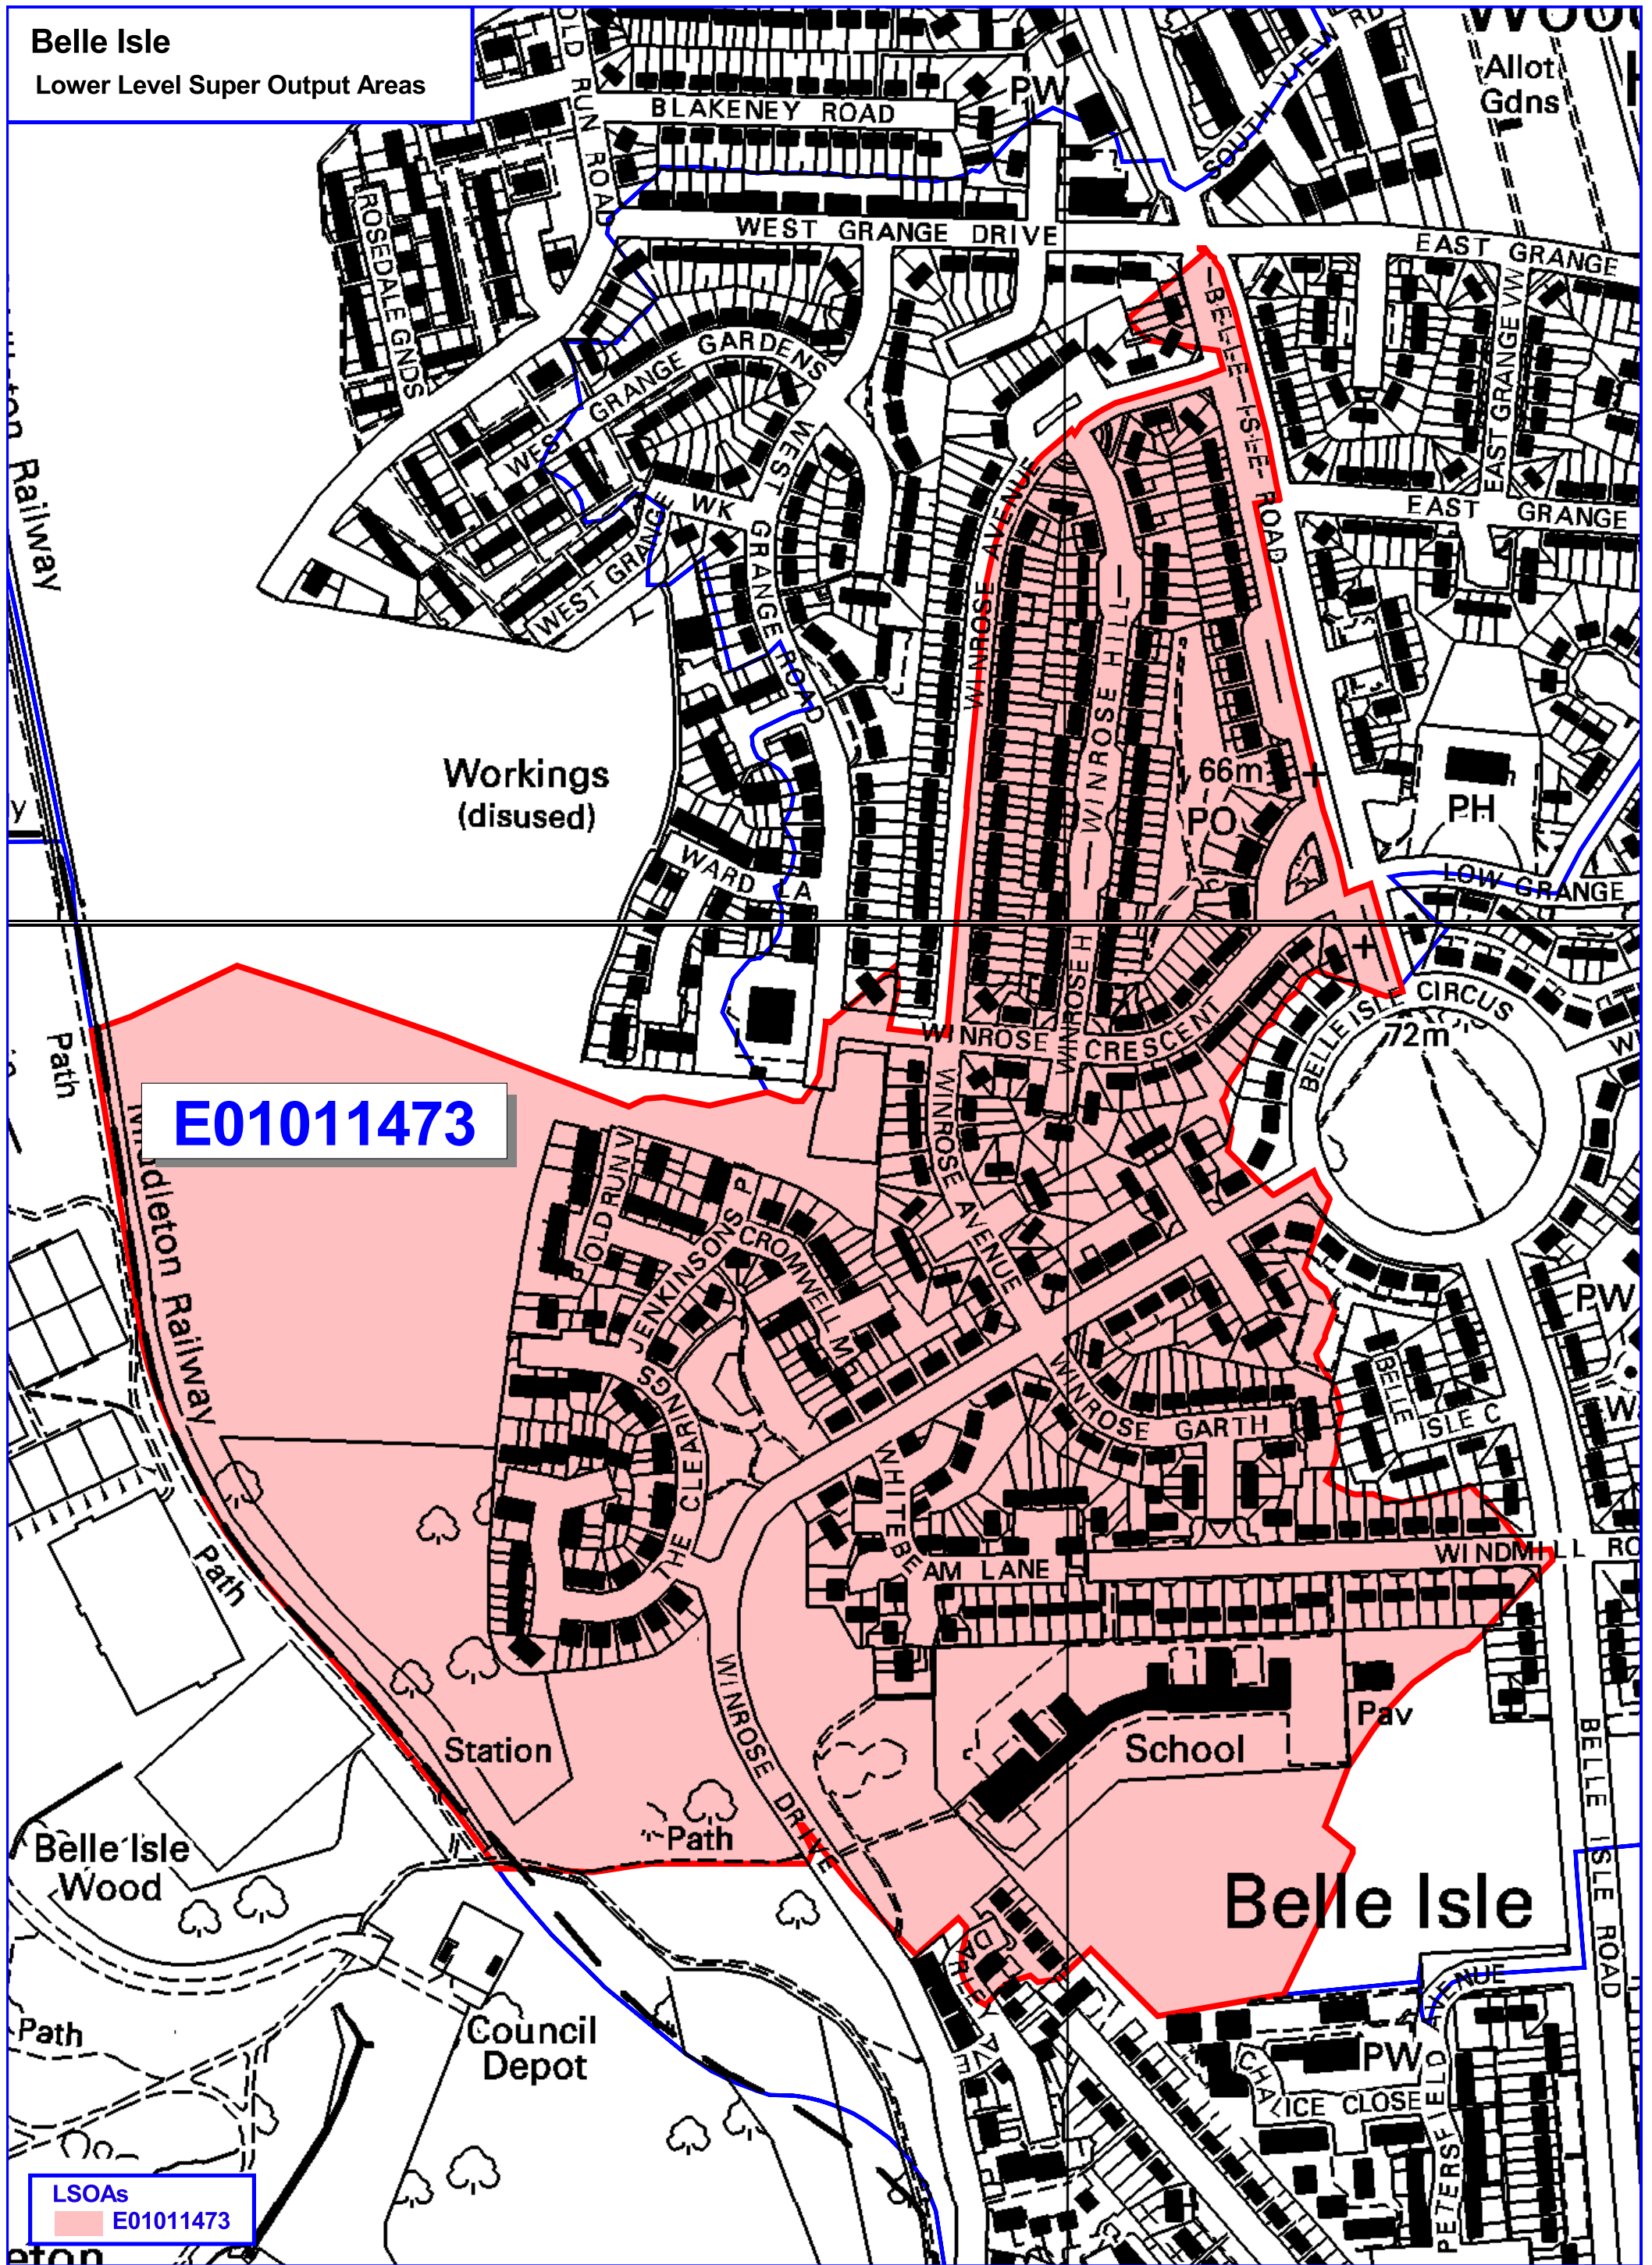

Belle Isle
Lower Level Super Output Areas

E01011473

LSOAs
E01011473