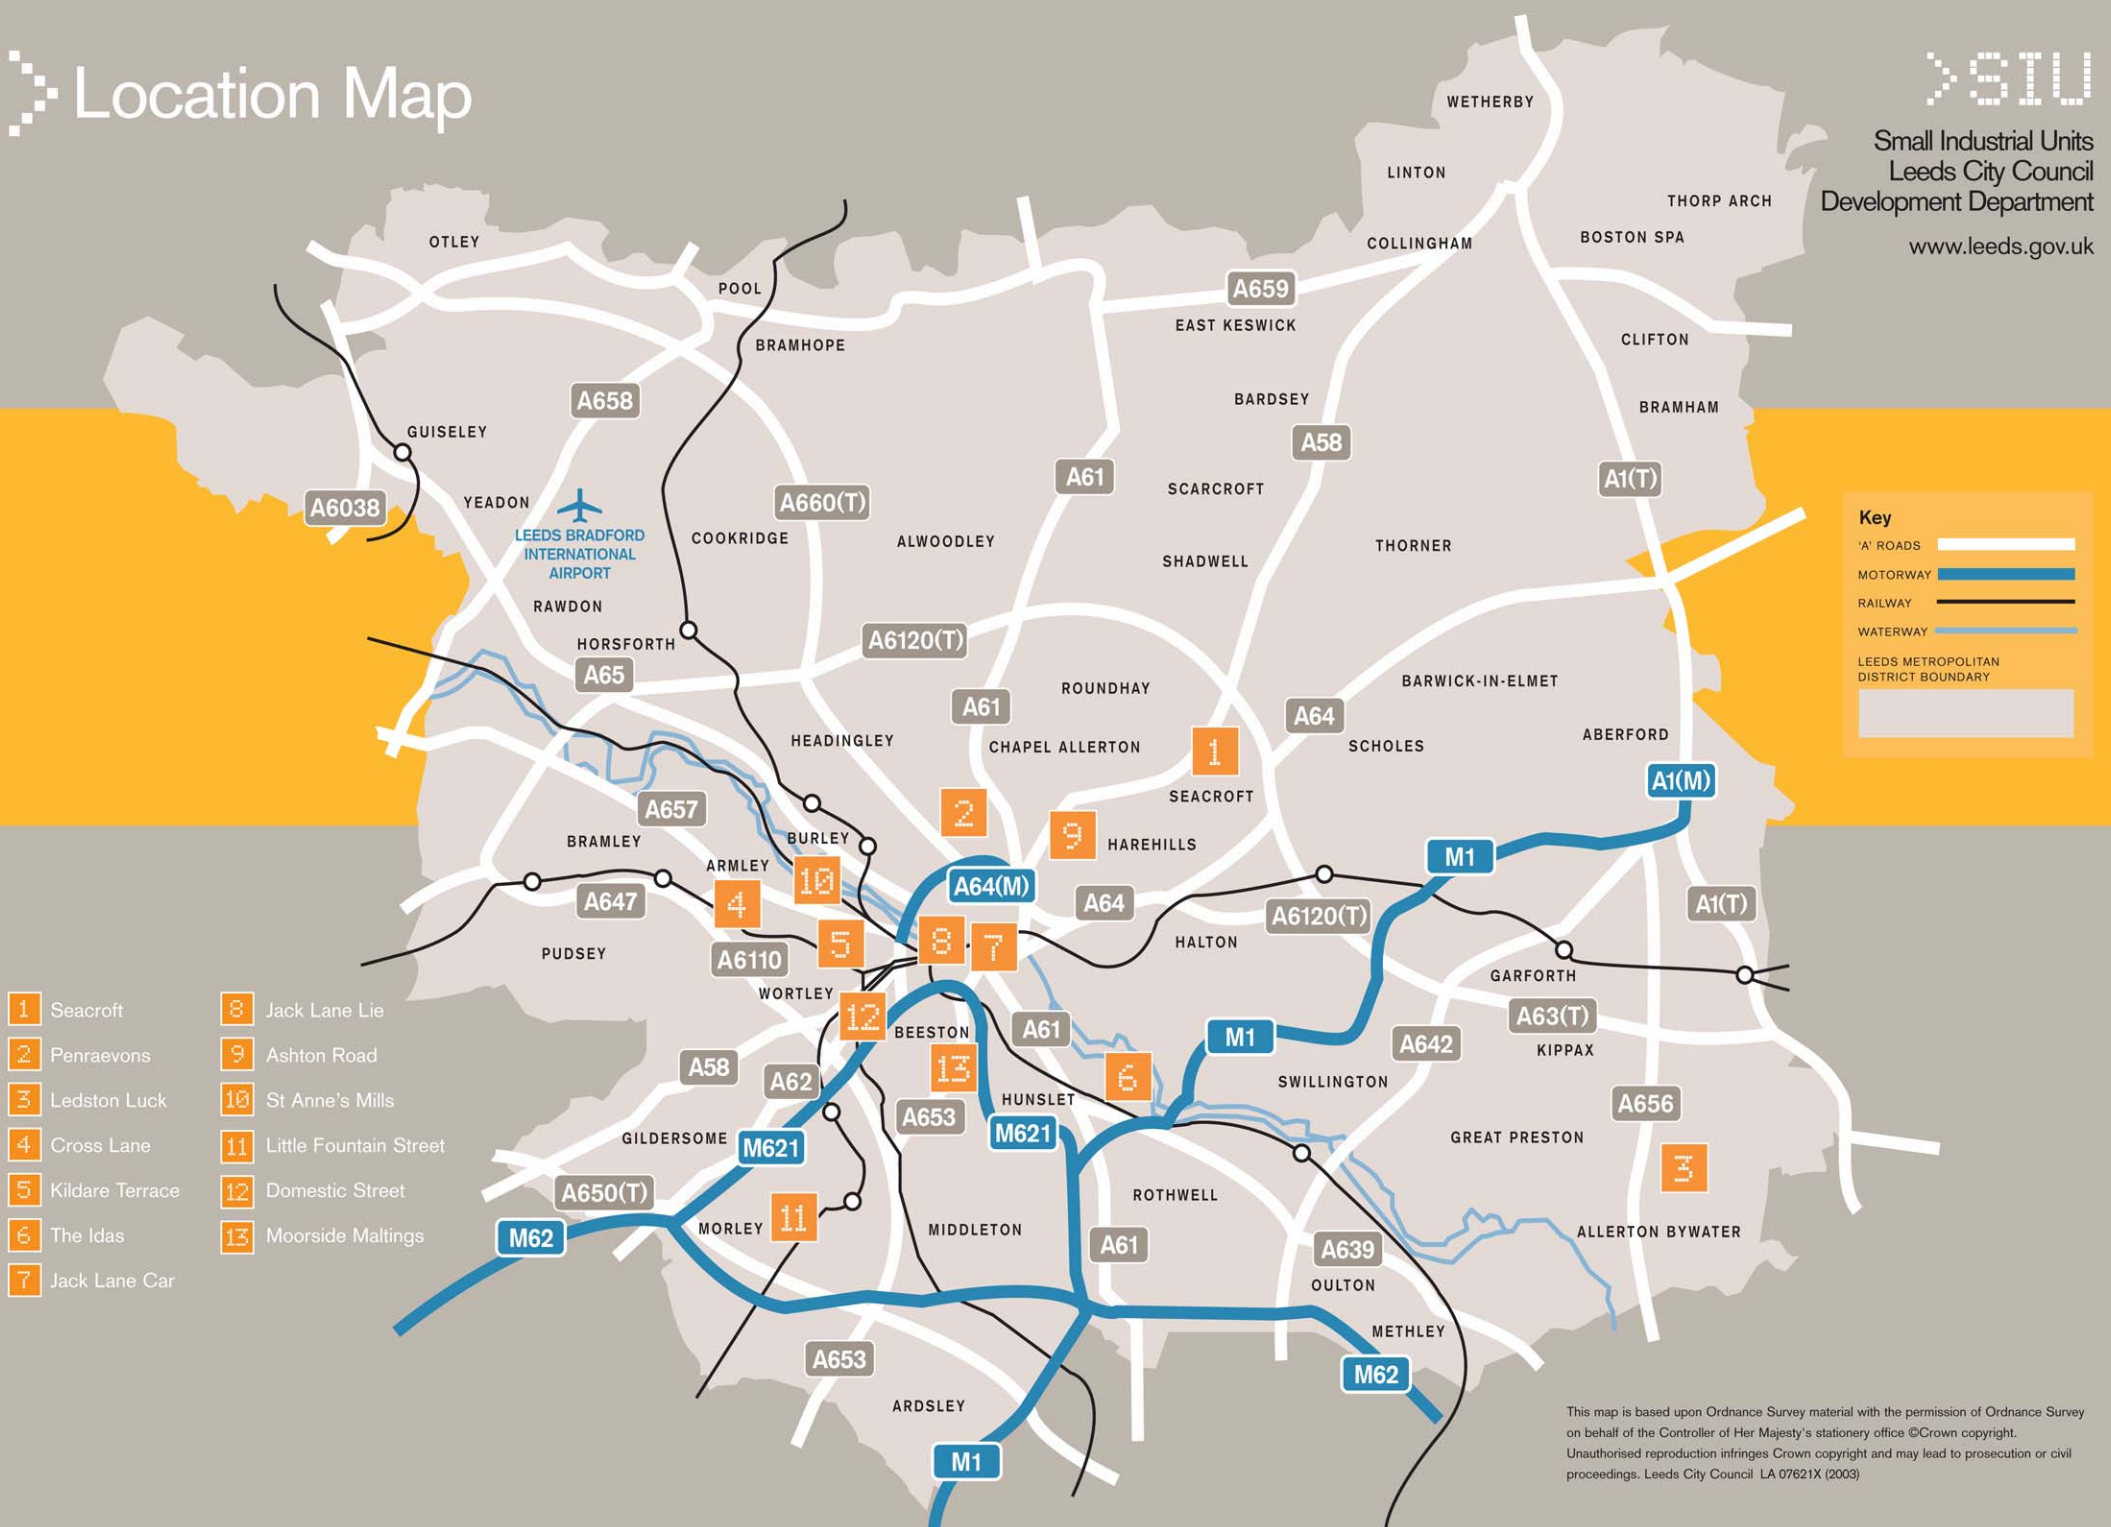

Location Map

Small Industrial Units
Leeds City Council
Development Department
www.leeds.gov.uk

- 1 Seacroft
- 2 Penraevons
- 3 Ledston Luck
- 4 Cross Lane
- 5 Kildare Terrace
- 6 The Idas
- 7 Jack Lane Car
- 8 Jack Lane Lie
- 9 Ashton Road
- 10 St Anne's Mills
- 11 Little Fountain Street
- 12 Domestic Street
- 13 Moorside Maltings

This map is based upon Ordnance Survey material with the permission of Ordnance Survey on behalf of the Controller of Her Majesty's stationery office ©Crown copyright. Unauthorised reproduction infringes Crown copyright and may lead to prosecution or civil proceedings. Leeds City Council LA 07621X (2003)