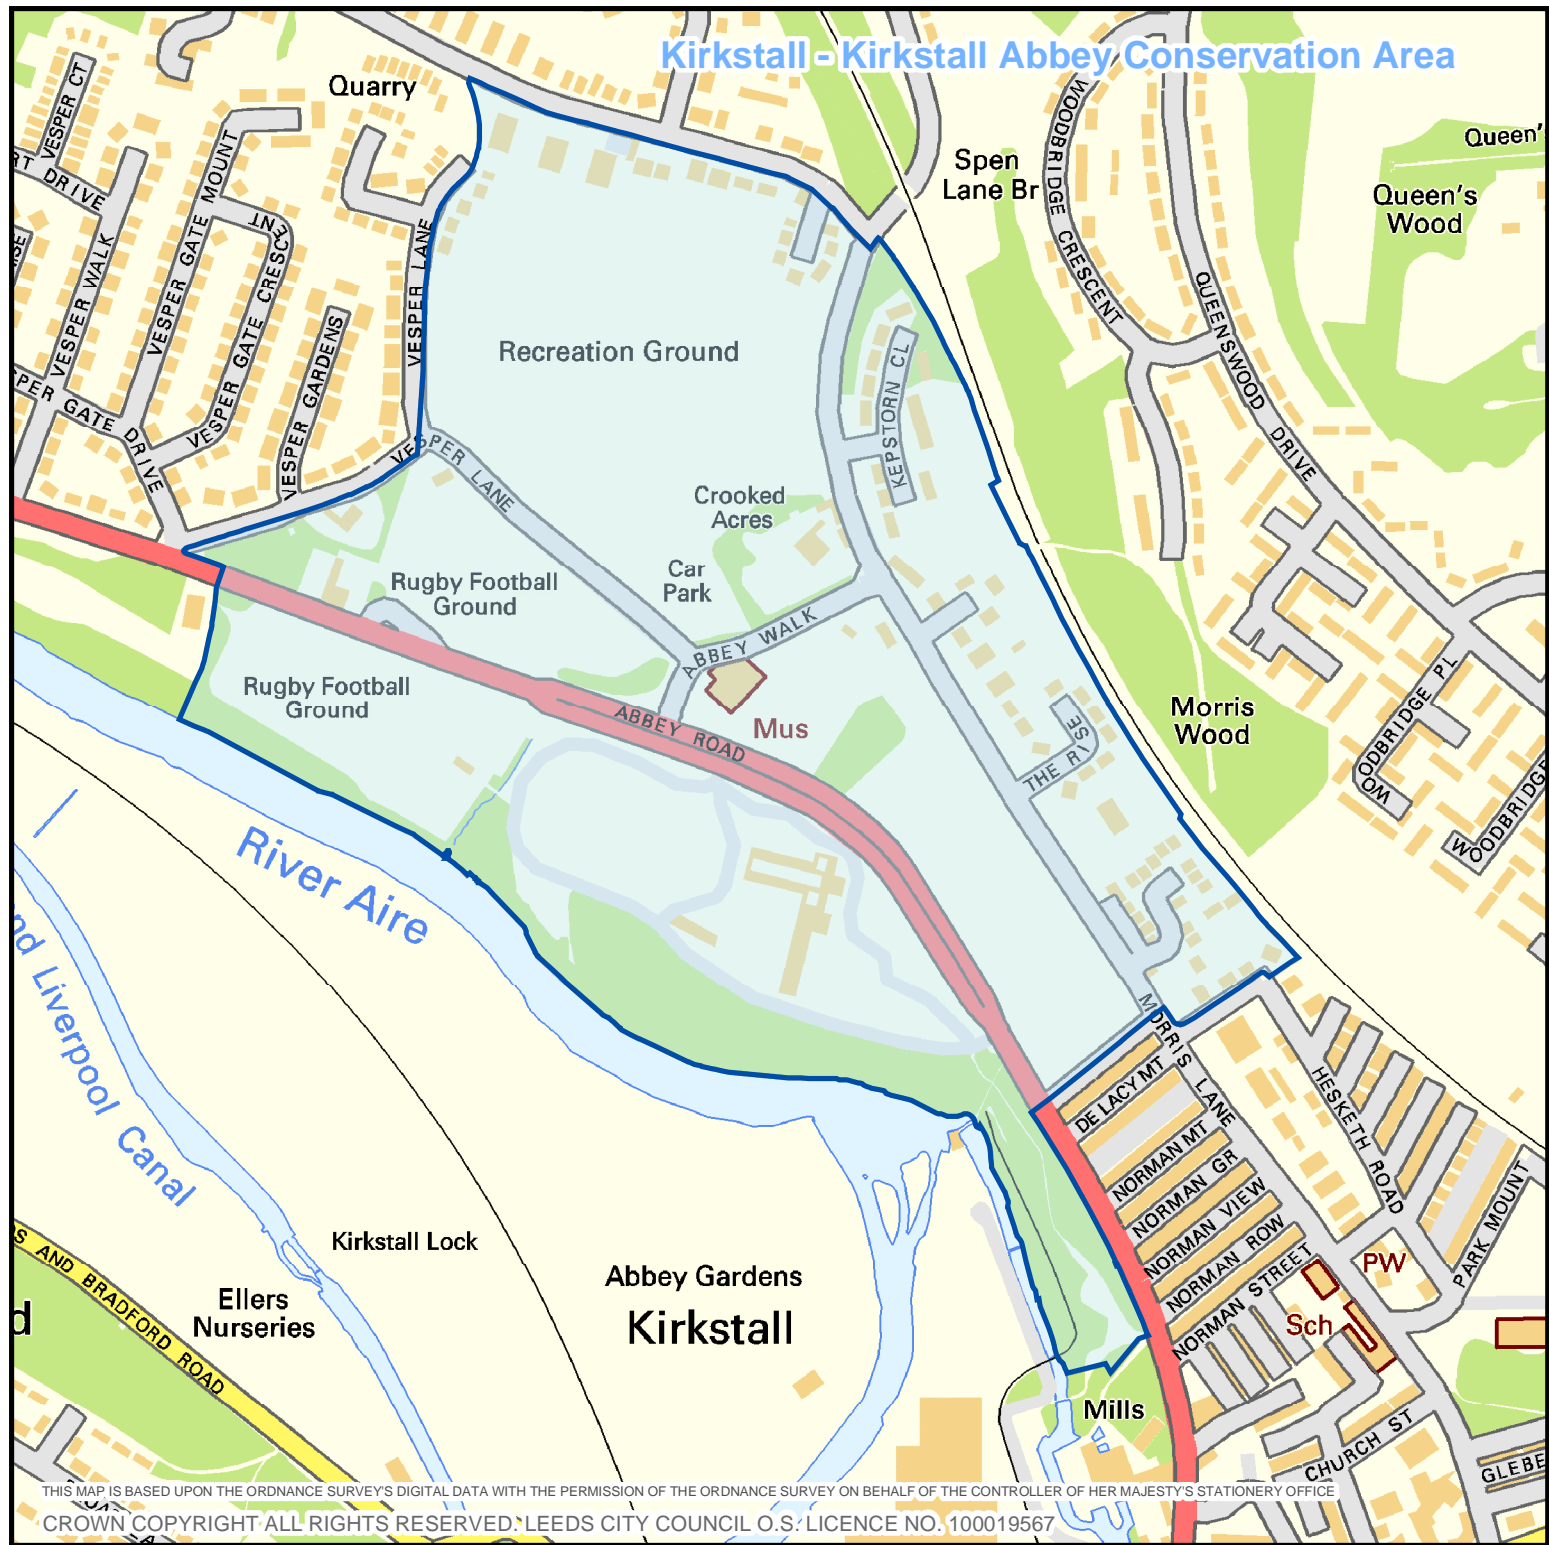

# Kirkstall - Kirkstall Abbey Conservation Area

THIS MAP IS BASED UPON THE ORDNANCE SURVEY'S DIGITAL DATA WITH THE PERMISSION OF THE ORDNANCE SURVEY ON BEHALF OF THE CONTROLLER OF HER MAJESTY'S STATIONERY OFFICE  
CROWN COPYRIGHT ALL RIGHTS RESERVED. LEEDS CITY COUNCIL O.S. LICENCE NO. 100019567