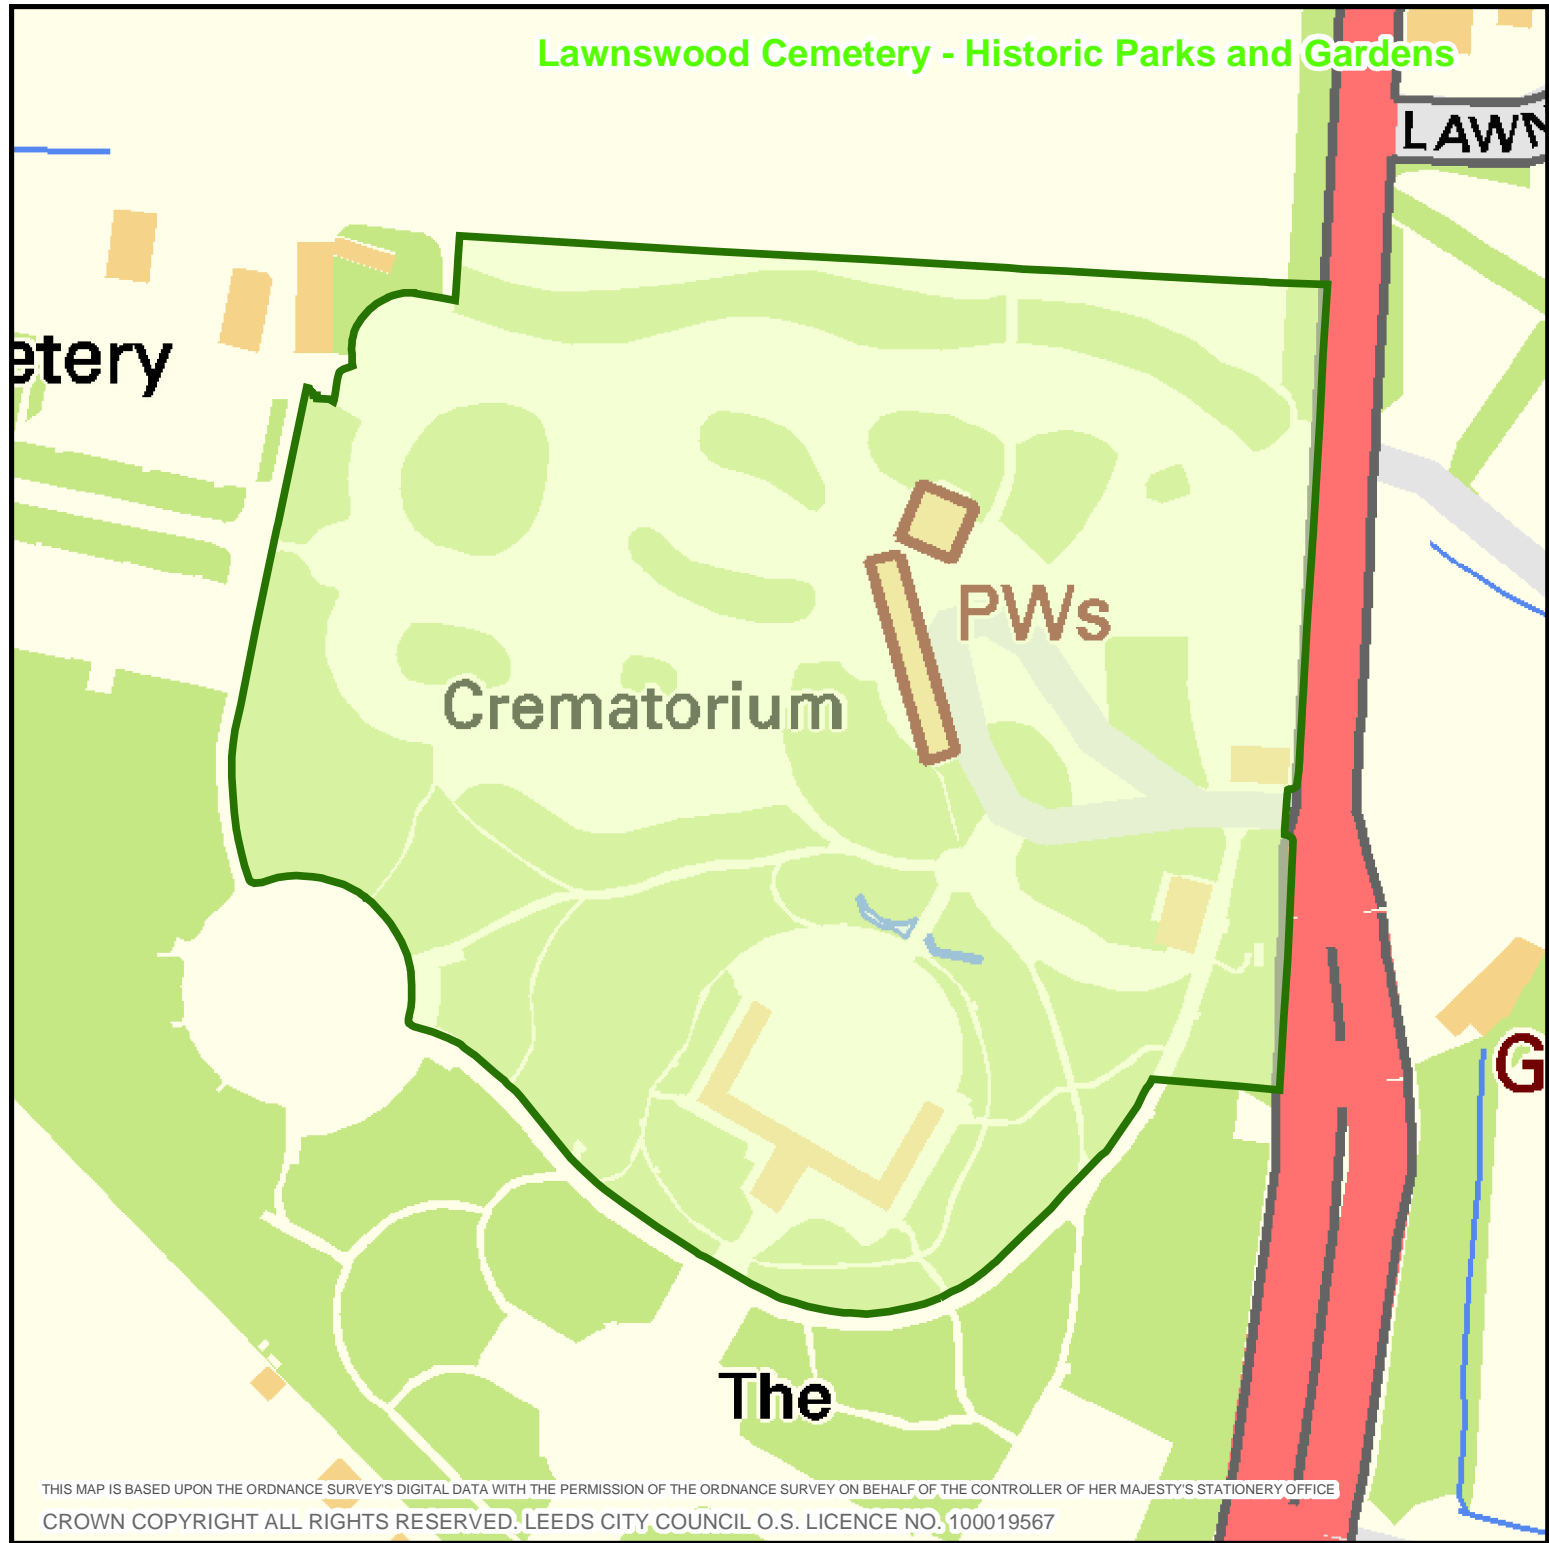

# Lawnswood Cemetery - Historic Parks and Gardens

THIS MAP IS BASED UPON THE ORDNANCE SURVEY'S DIGITAL DATA WITH THE PERMISSION OF THE ORDNANCE SURVEY ON BEHALF OF THE CONTROLLER OF HER MAJESTY'S STATIONERY OFFICE  
CROWN COPYRIGHT ALL RIGHTS RESERVED. LEEDS CITY COUNCIL O.S. LICENCE NO. 100019567