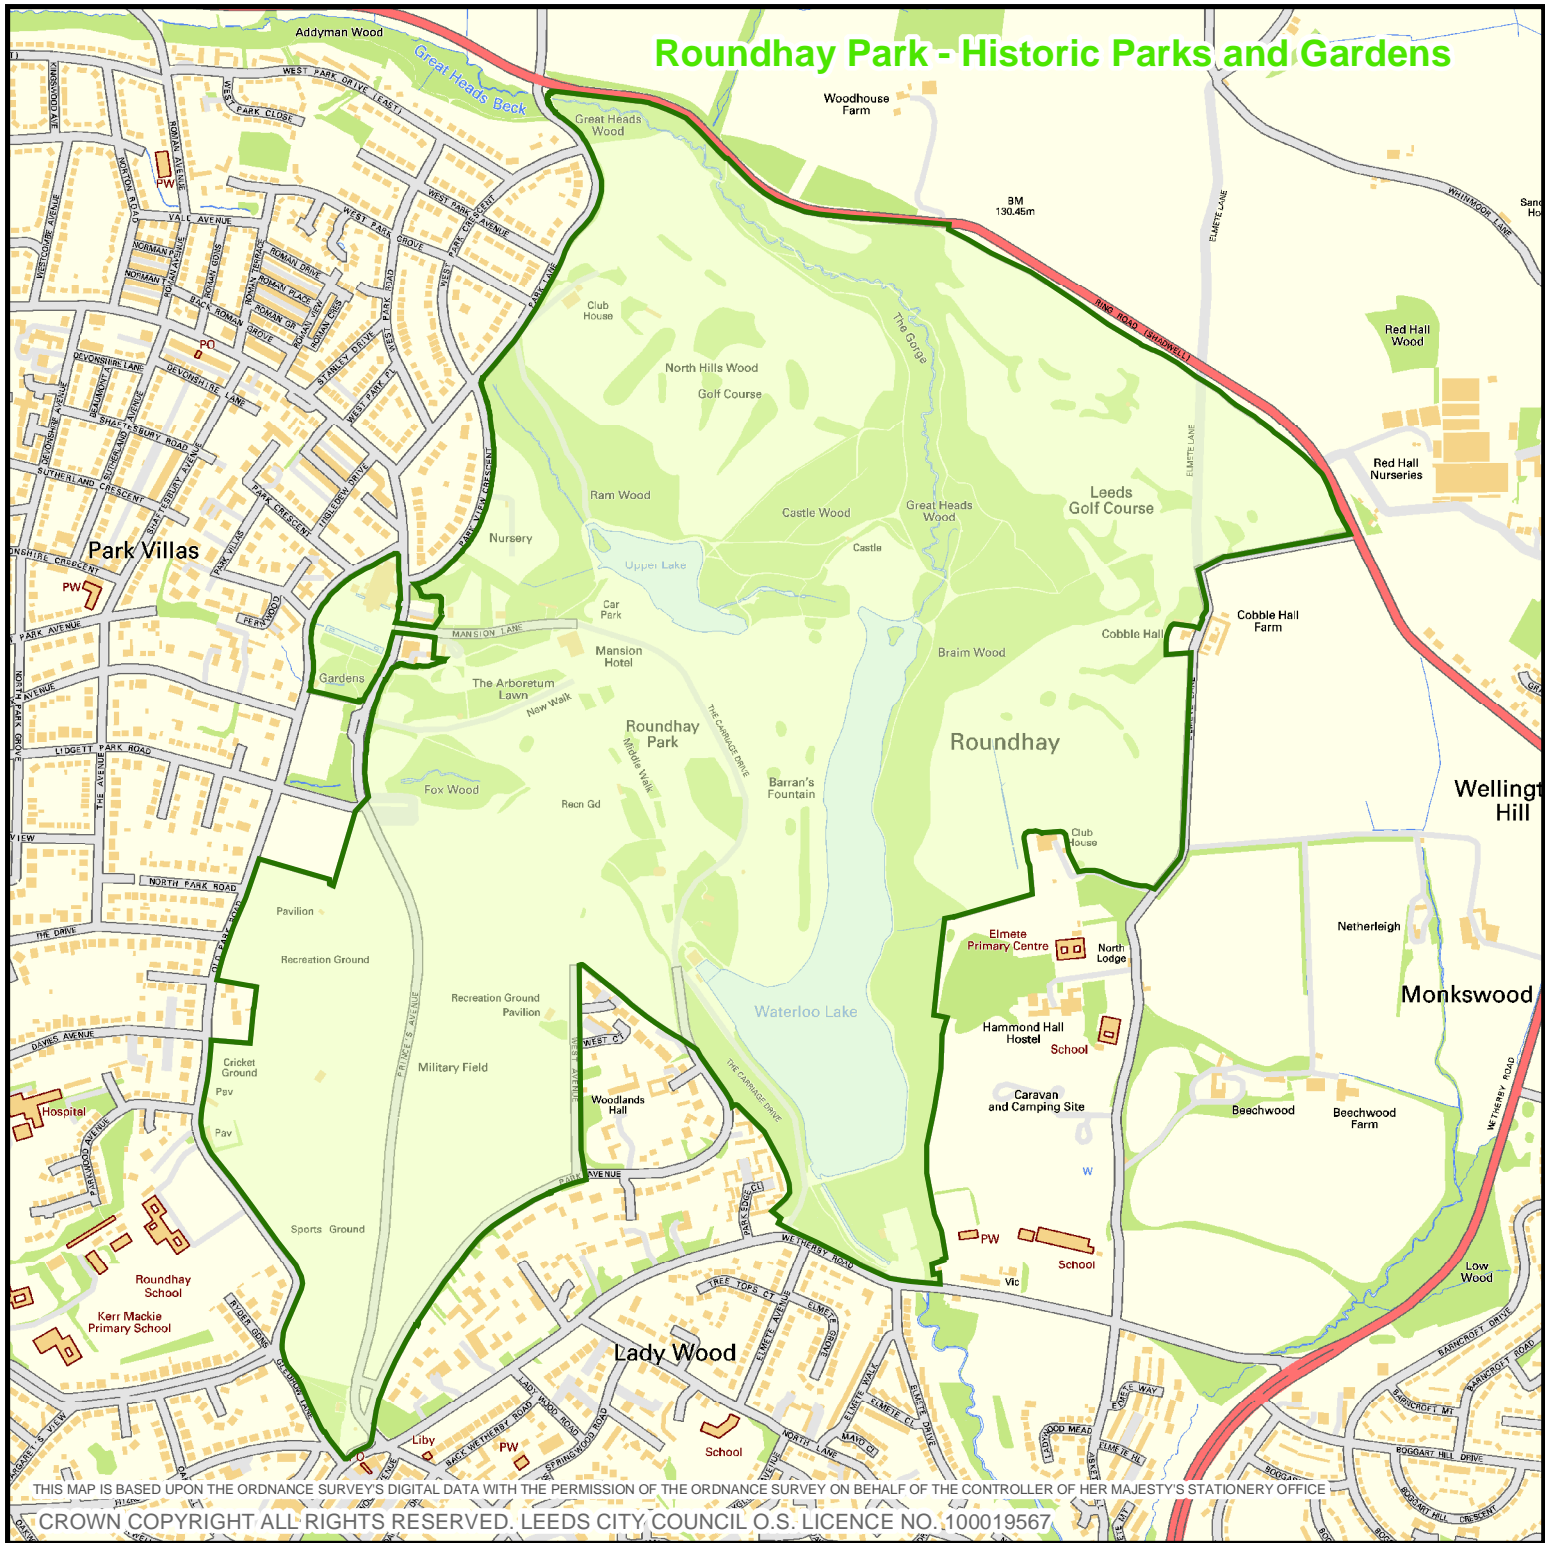

Roundhay Park - Historic Parks and Gardens

THIS MAP IS BASED UPON THE ORDNANCE SURVEY'S DIGITAL DATA WITH THE PERMISSION OF THE ORDNANCE SURVEY ON BEHALF OF THE CONTROLLER OF HER MAJESTY'S STATIONERY OFFICE
CROWN COPYRIGHT ALL RIGHTS RESERVED. LEEDS CITY COUNCIL O.S. LICENCE NO. 100019567