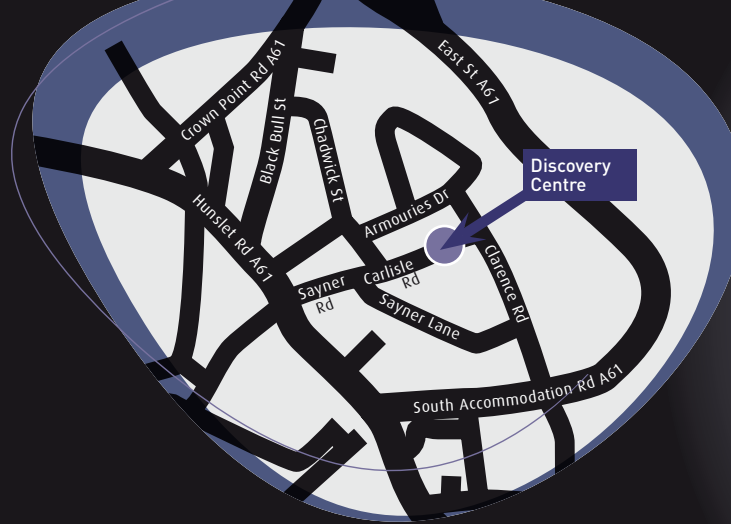

Visitor information:

Access to the Discovery Centre is by appointment only. Please call Monday to Friday between 9am – 4pm to arrange a convenient time.

Admission to the collections is free.

Some events and specialist tours will incur a small charge.

Facilities:

- Toilets
- Baby change facility
- Disabled access
- Induction loops
- Free parking
- Conference and meeting rooms